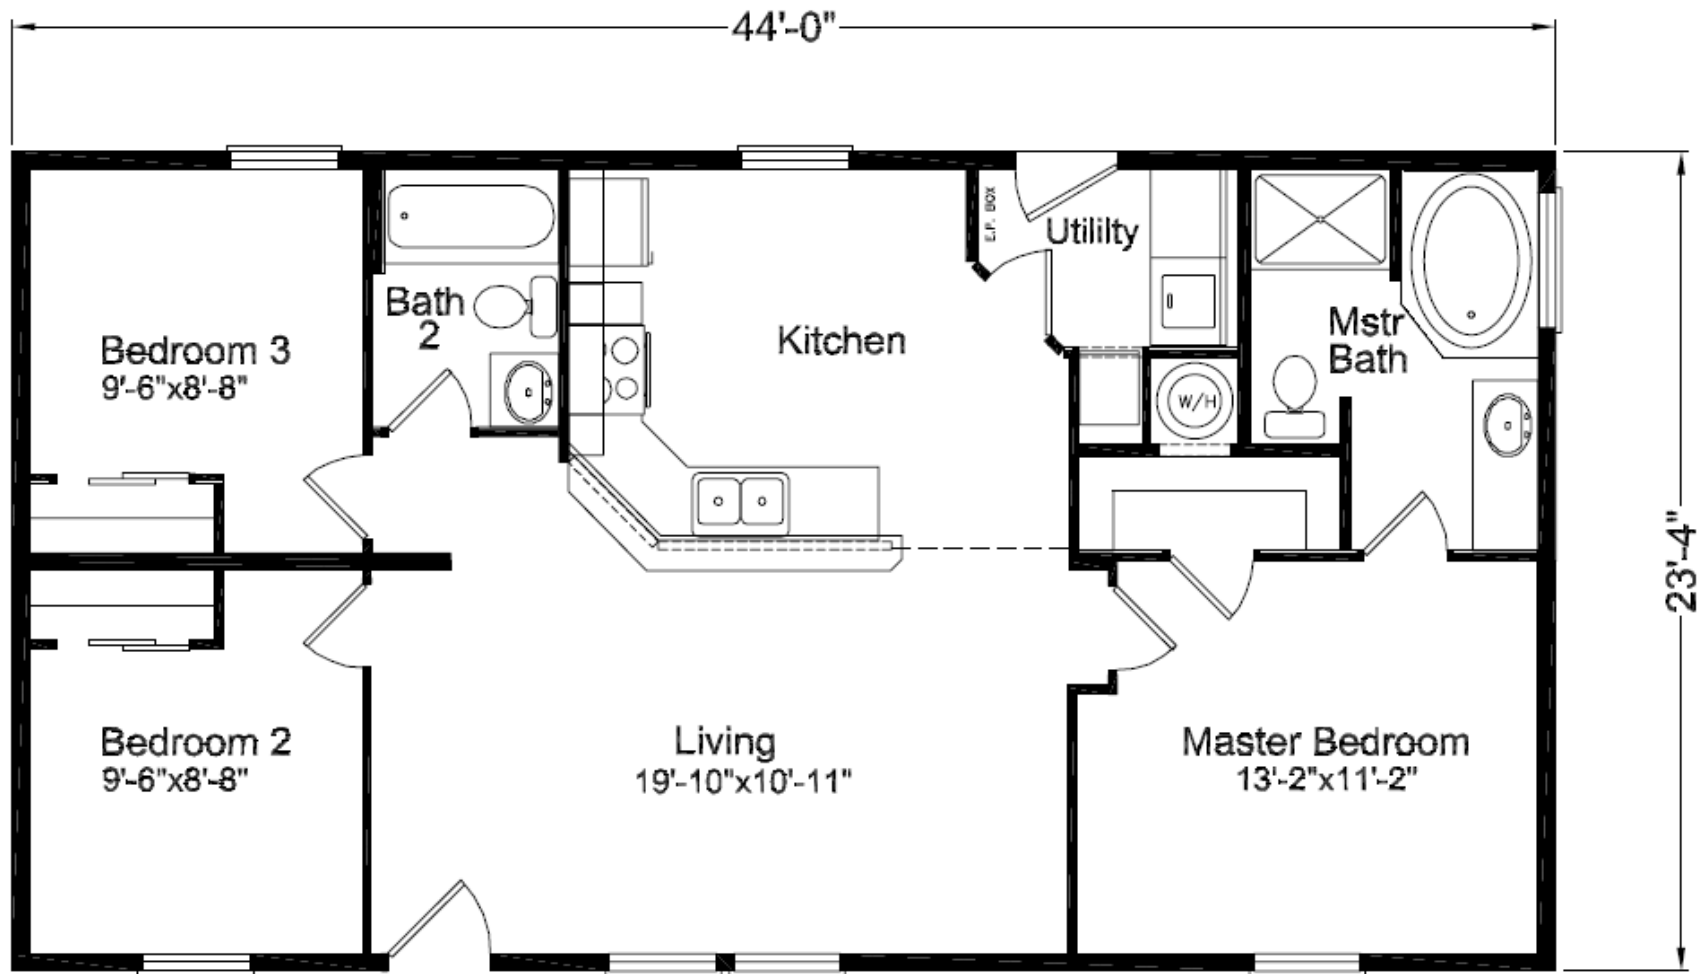

## Phoenix Dream

Model N4L344S1

AD24442B

Approx. 1026 Sq. Ft.

- 3 bedrooms, 2 baths
- Walk-in master bedroom closet
- Utility room

Copyright © Palm Harbor Homes, Inc. Because Palm Harbor Homes has a continuous product updating and improvement process, prices, plans, dimensions, features, materials, specifications and availability are subject to change without notice or obligation. Please refer to working drawings for actual dimensions. Renderings and floor plans are artist's depictions only and may vary from the completed home. Square footage calculations and room dimensions are approximate subject to industry standards.