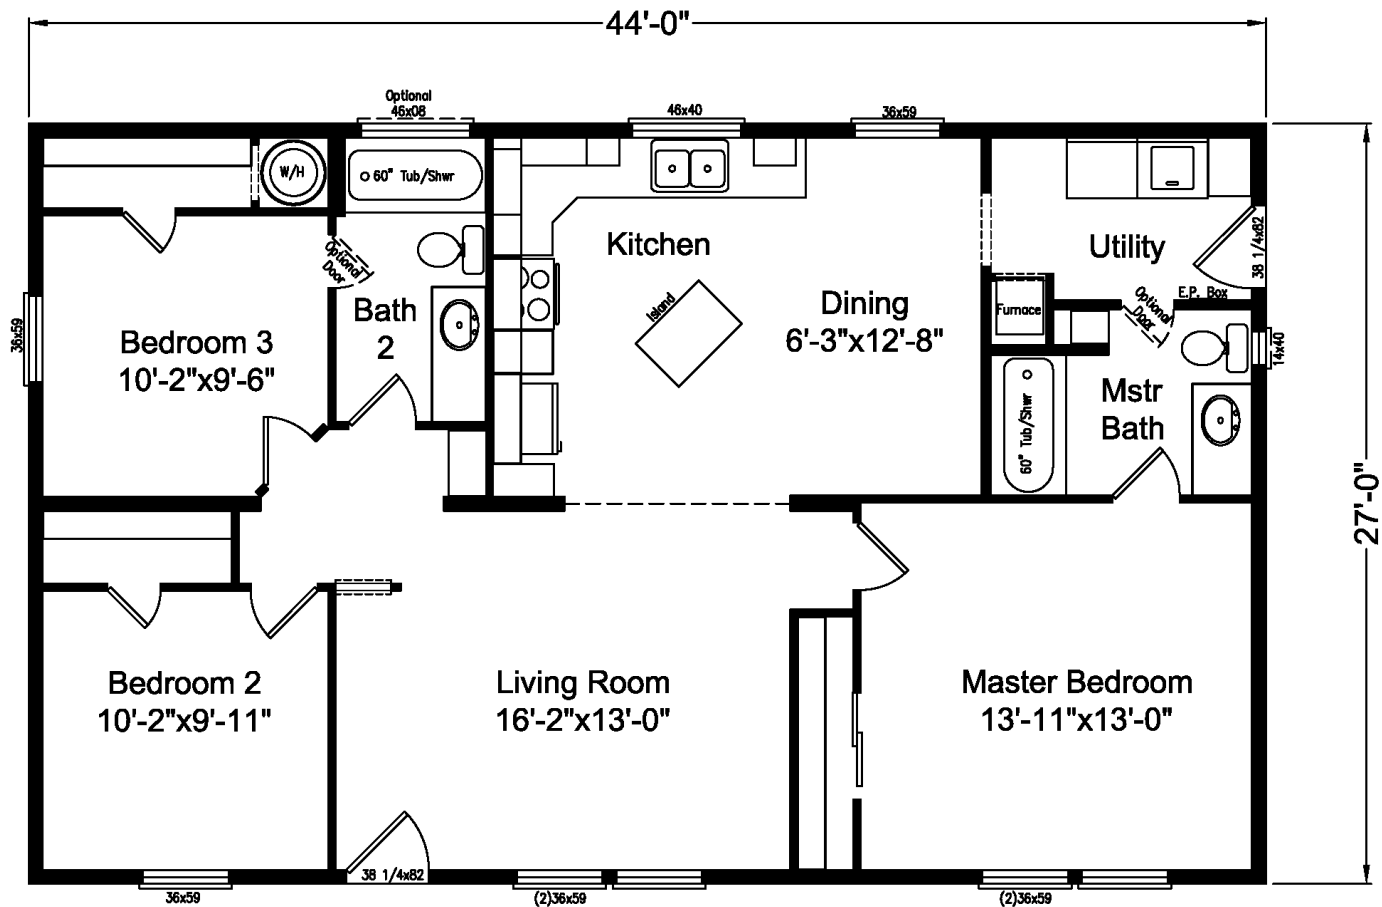

www.palmharbor.com

Bay View I

Bay View I

Model N4P44S09

4G28443A

Approx. 1188 Sq. Ft.

- 3 bedrooms, 2 baths
- Island kitchen
- Optional site built garage off the end of the home
- Perfect for ranch style living

Copyright © Palm Harbor Homes, Inc. Because Palm Harbor Homes has a continuous product updating and improvement process, prices, plans, dimensions, features, materials, specifications and availability are subject to change without notice or obligation. Please refer to working drawings for actual dimensions. Renderings and floor plans are artist's depictions only and may vary from the completed home. Square footage calculations and room dimensions are approximate subject to industry standards.