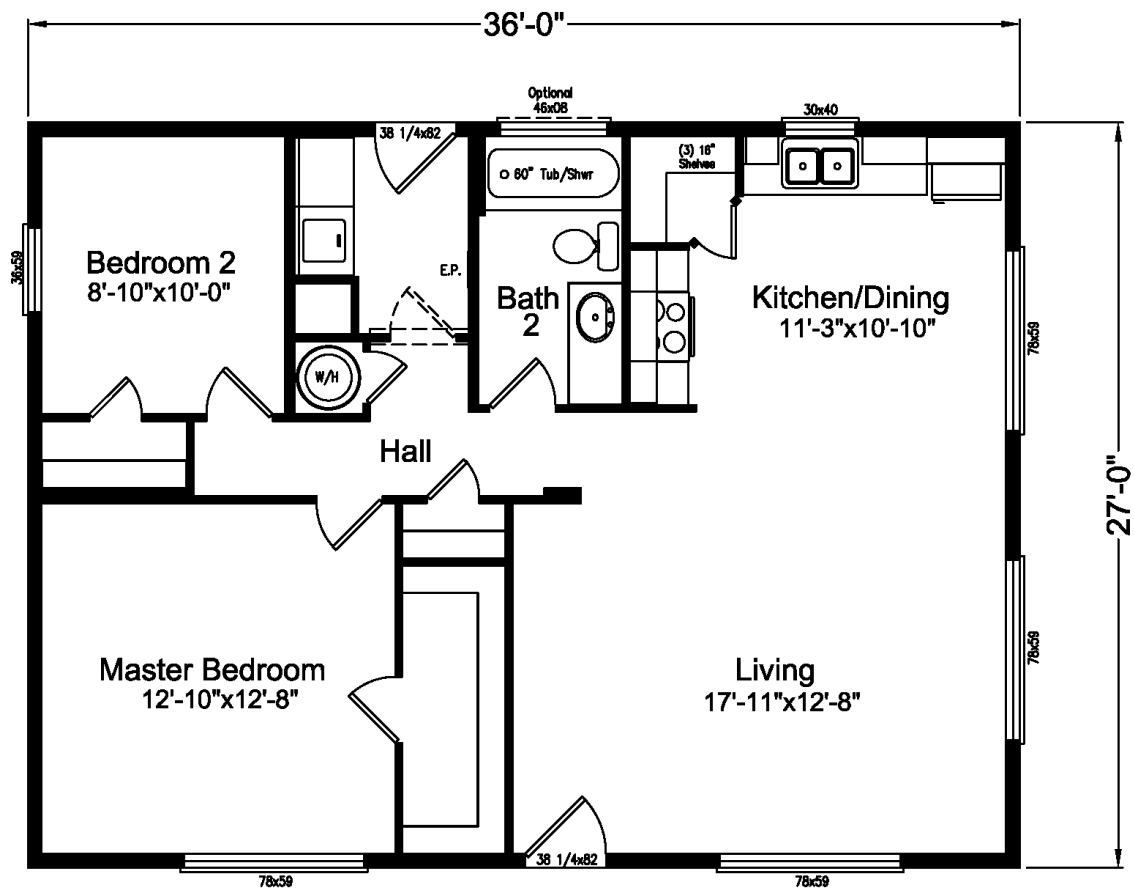

www.palmharbor.com

D River

D River

Model N4P36S57

4G28362A

Approx. 972 Sq. Ft.

- 2 bedrooms, 1 baths
- Intimate cottage
- Optional full porch

Copyright © Palm Harbor Homes, Inc. Because Palm Harbor Homes has a continuous product updating and improvement process, prices, plans, dimensions, features, materials, specifications and availability are subject to change without notice or obligation. Please refer to working drawings for actual dimensions. Renderings and floor plans are artist's depictions only and may vary from the completed home. Square footage calculations and room dimensions are approximate subject to industry standards.