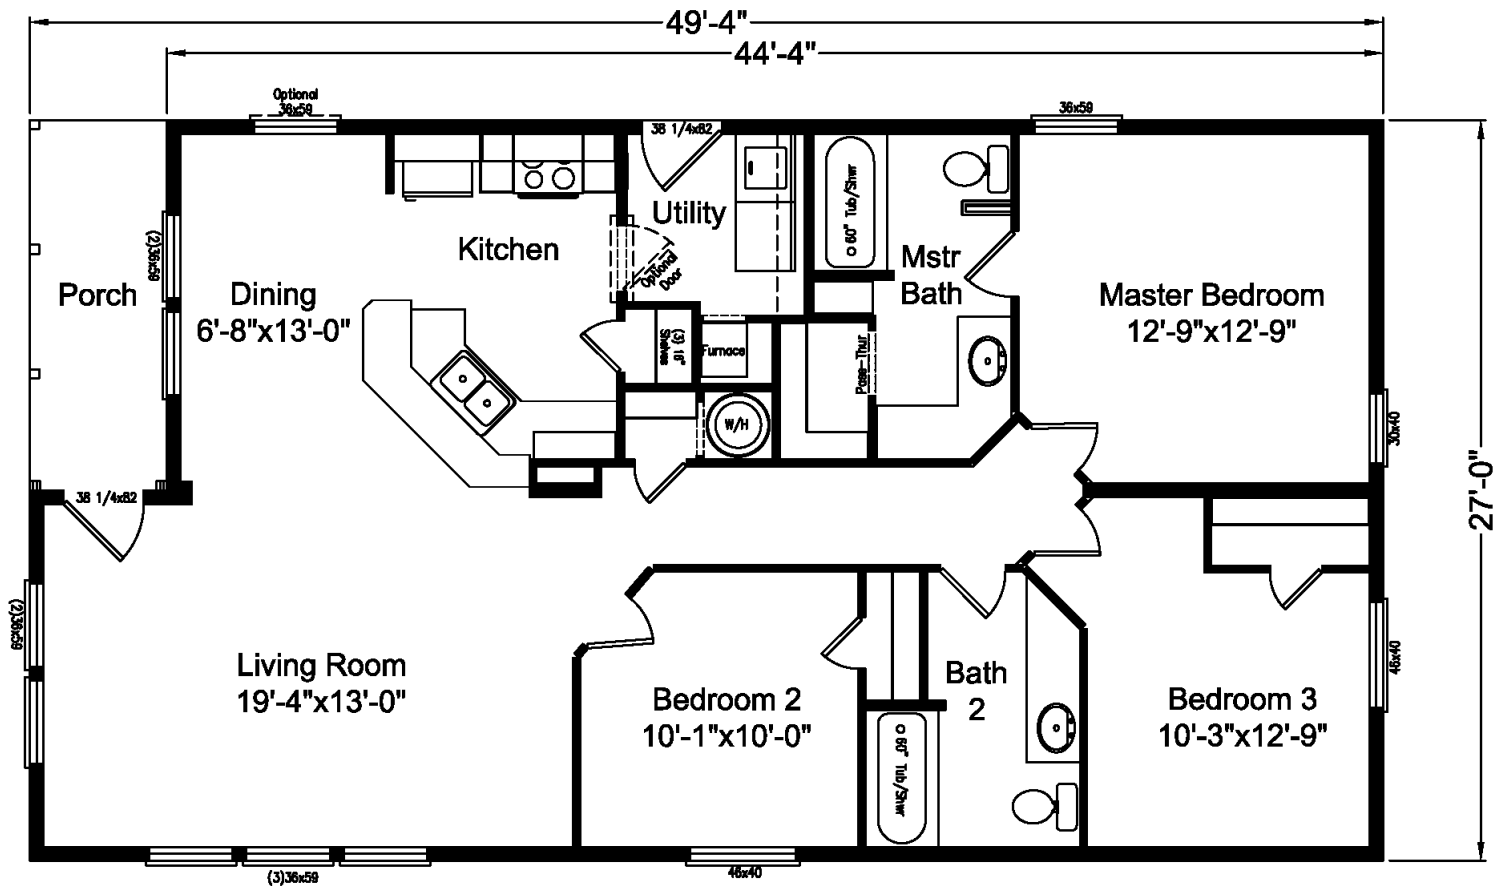

www.palmharbor.com

Harbor View

Harbor View

Model N4P349A7

4G28503B

Approx. 1236 Sq. Ft.

- 3 bedrooms, 2 baths
- Front porch
- Raised eating bar

Copyright © Palm Harbor Homes, Inc. Because Palm Harbor Homes has a continuous product updating and improvement process, prices, plans, dimensions, features, materials, specifications and availability are subject to change without notice or obligation. Please refer to working drawings for actual dimensions. Renderings and floor plans are artist's depictions only and may vary from the completed home. Square footage calculations and room dimensions are approximate subject to industry standards.