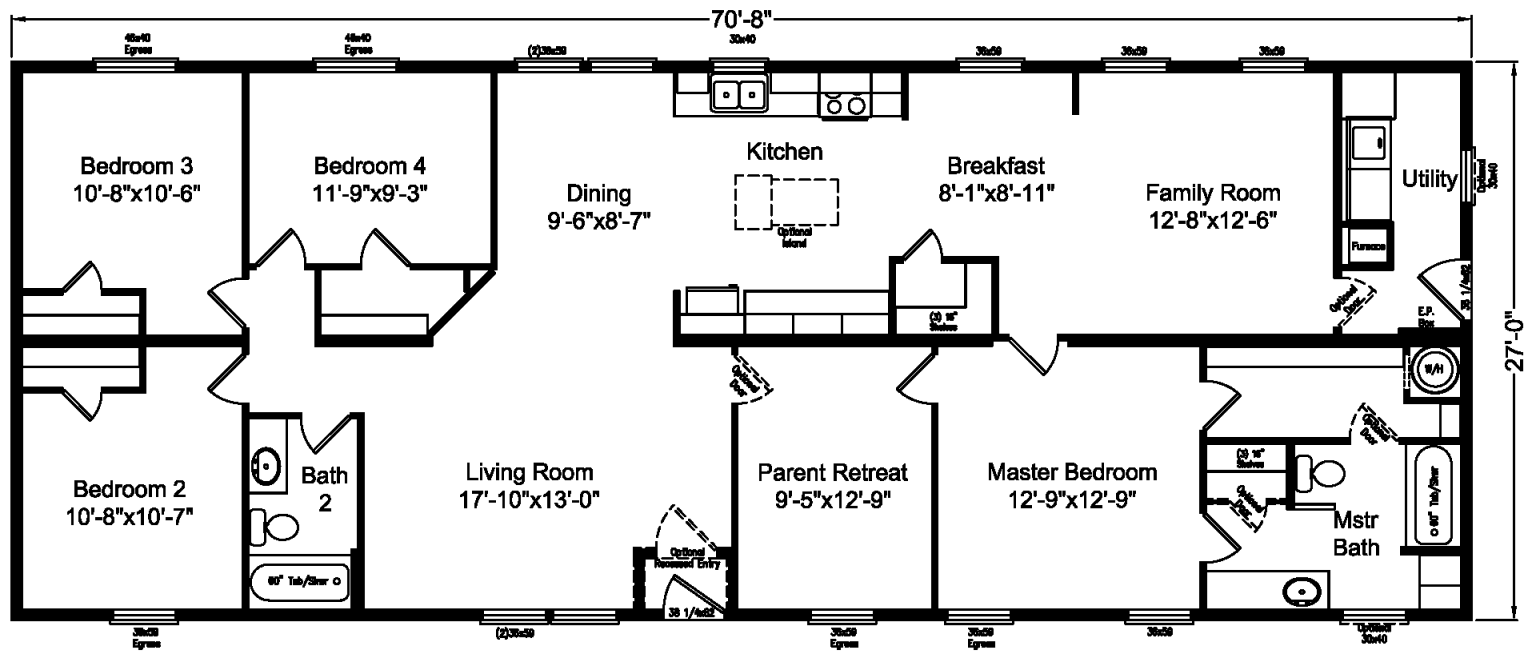

# The Wilson

Optional Master Bath

## The Wilson

Model N4P471A5

4G28714A

Approx. 1908 Sq. Ft.

- 4 bedrooms, 2 baths
- Walk through kitchen area
- Family room and living room
- Parent's retreat next to master bedroom

Copyright © Palm Harbor Homes, Inc. Because Palm Harbor Homes has a continuous product updating and improvement process, prices, plans, dimensions, features, materials, specifications and availability are subject to change without notice or obligation. Please refer to working drawings for actual dimensions. Renderings and floor plans are artist's depictions only and may vary from the completed home. Square footage calculations and room dimensions are approximate subject to industry standards.