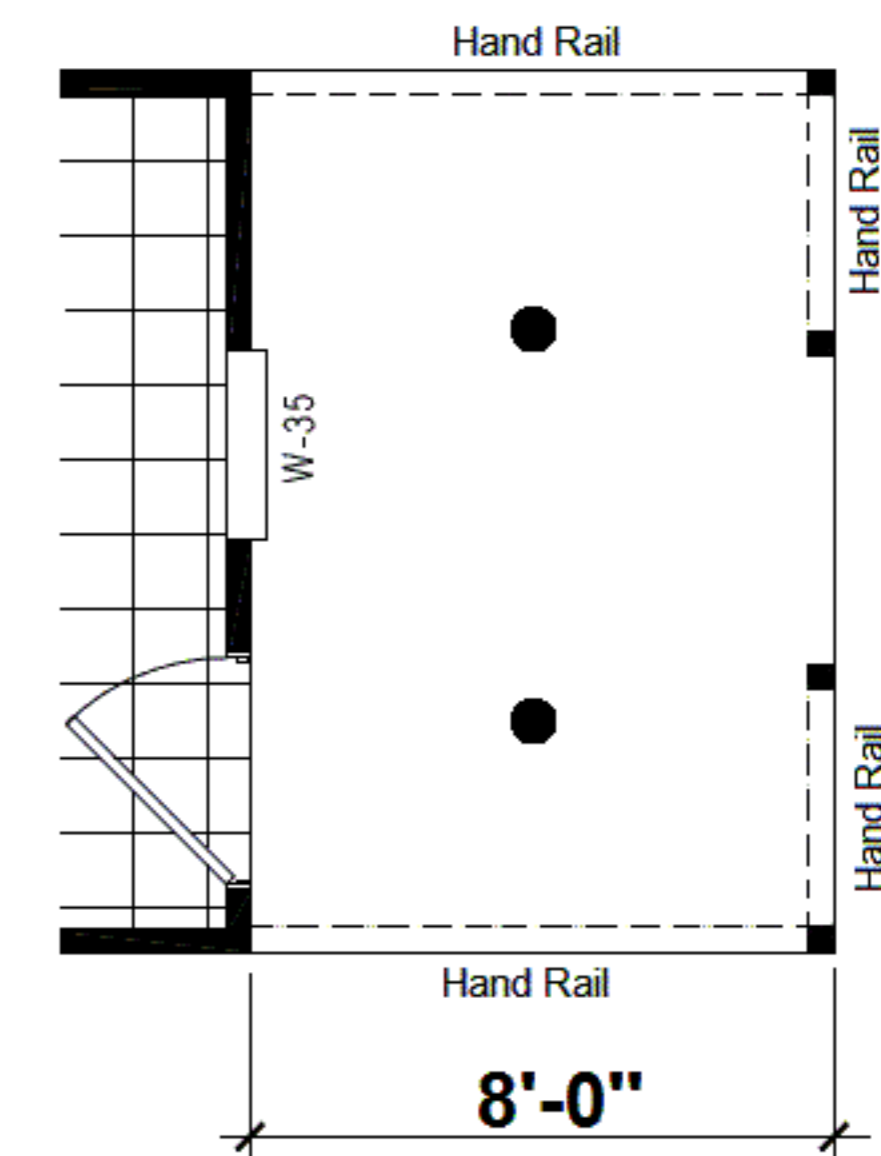

**DREAM SILVER SERIES 12x36 DRM 361M**

**1 BEDROOM, 1 BATH - 426 SQ. FT.**

**12 Wide**

**2024**

# SINGLE WIDE

**Opt. Porch**