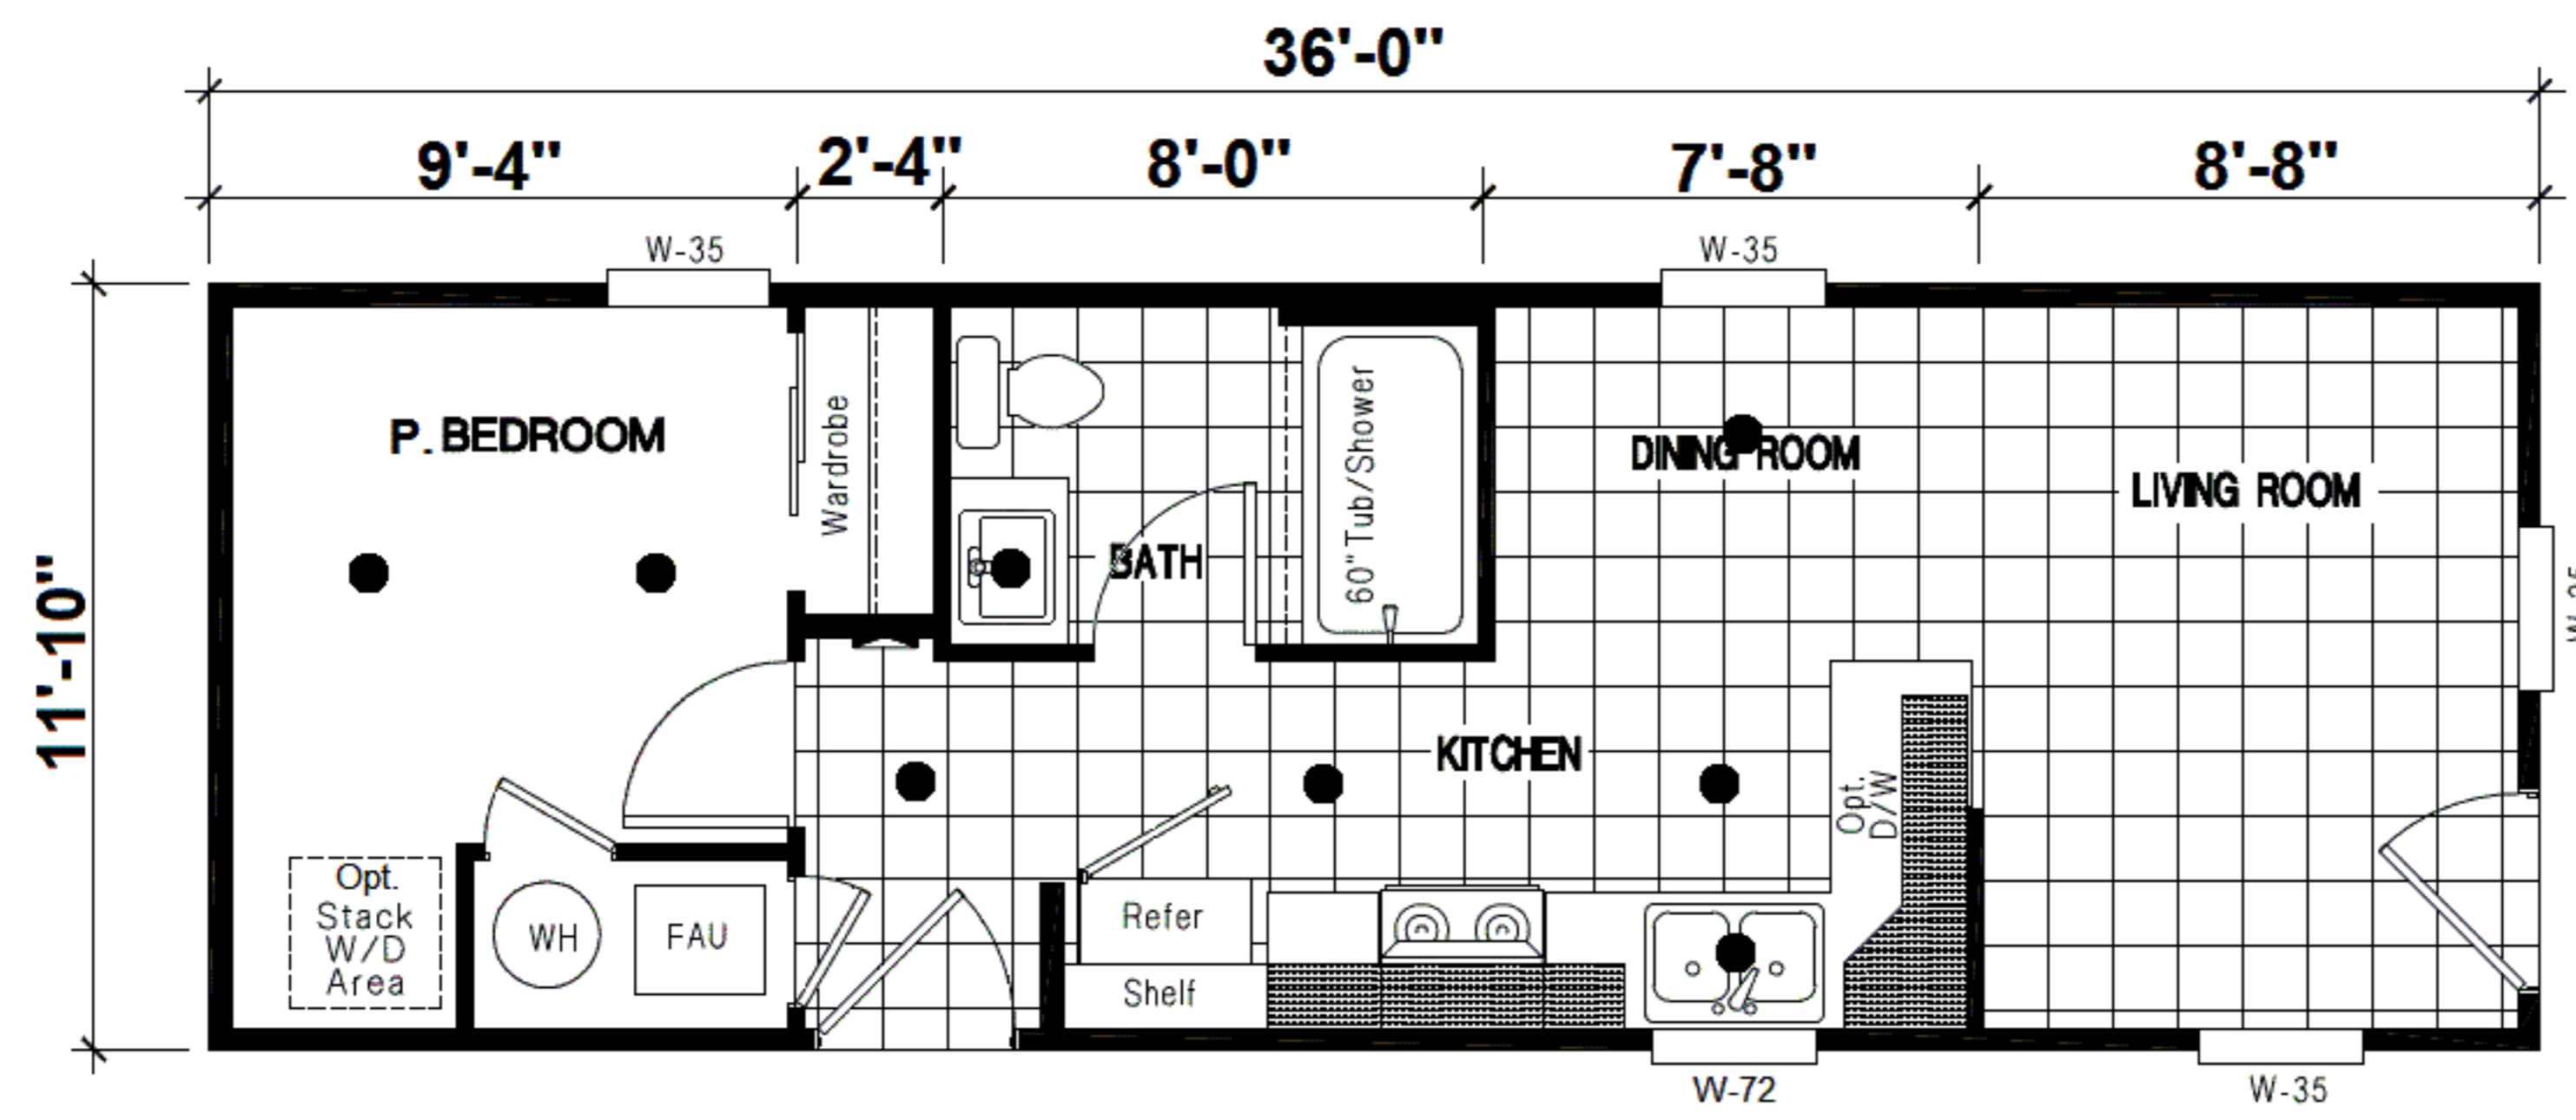

**DREAM SILVER SERIES 12x36 DRM 361M**

**1 BEDROOM, 1 BATH - 426 SQ. FT.**

**12 Wide**

**2024**

# SINGLE WIDE

**Opt. Porch**