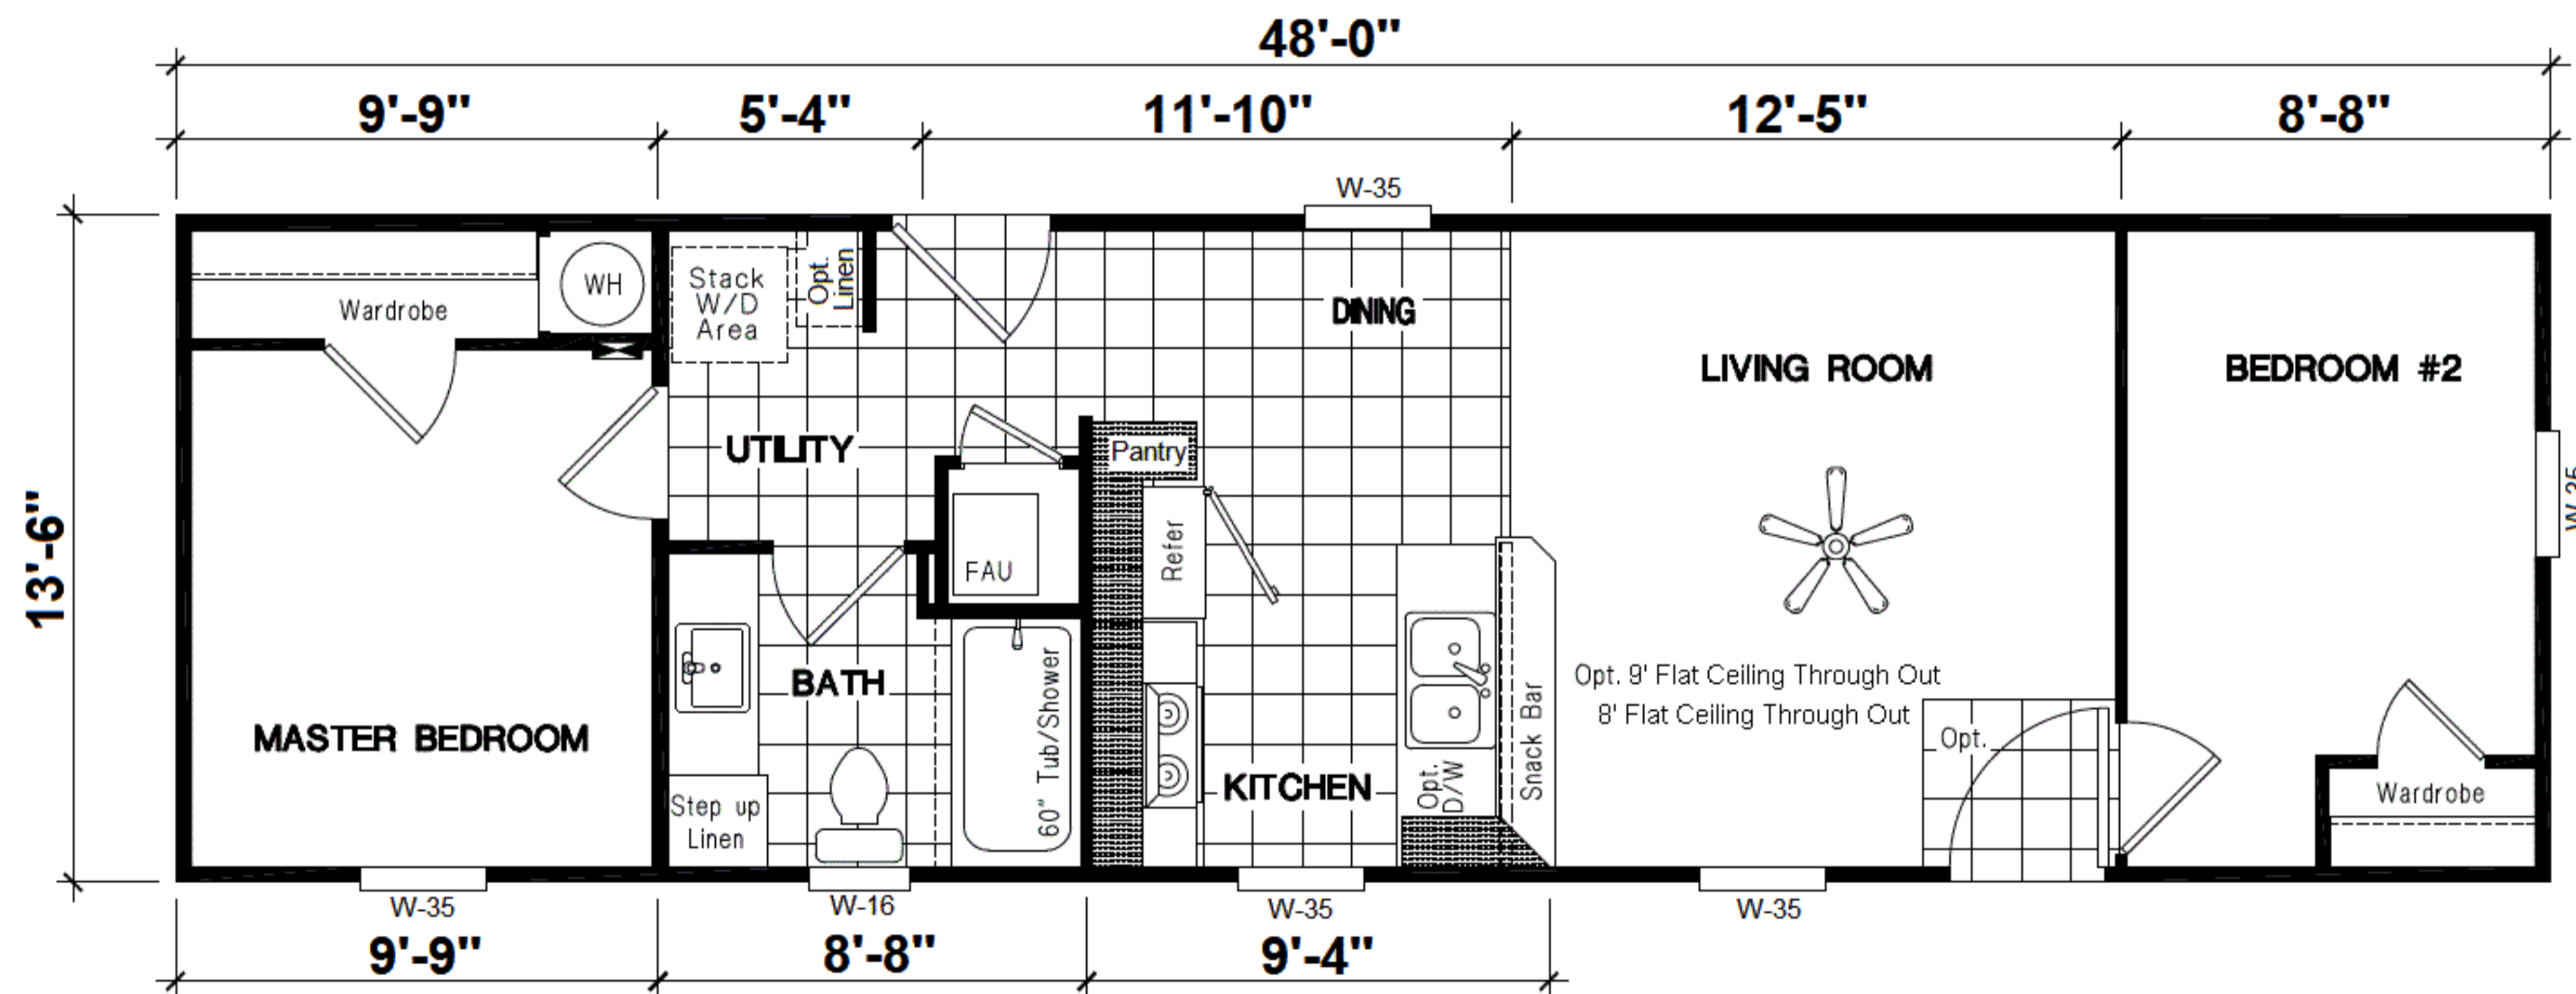

SINGLE WIDE

INSPIRATION *GOLD*
The ASPEN 14x48 ING 481M
TWO BEDROOM, ONE BATH - 648 SQ. FT.