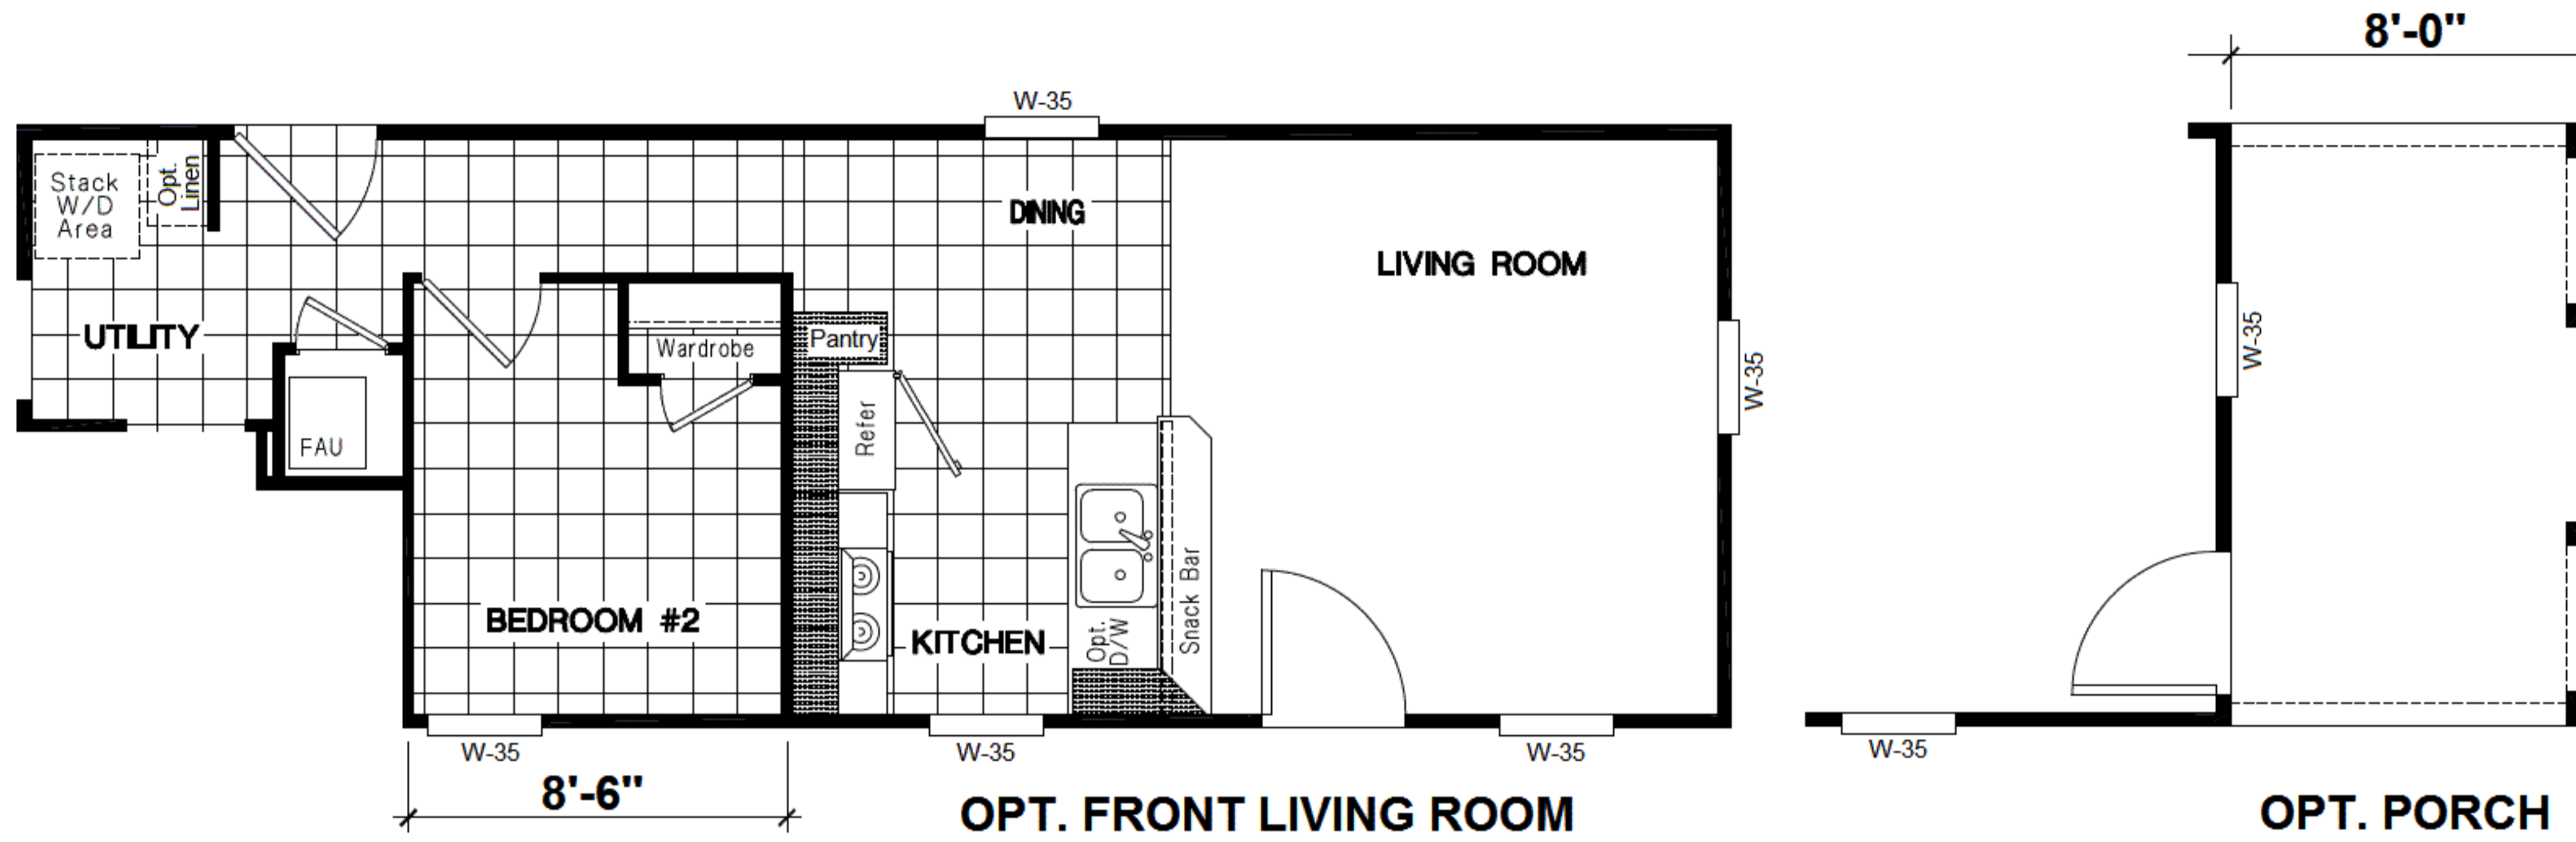

SINGLE WIDE

INSPIRATION *GOLD*
The ASPEN 14x48 ING 481M
TWO BEDROOM, ONE BATH - 648 SQ. FT.