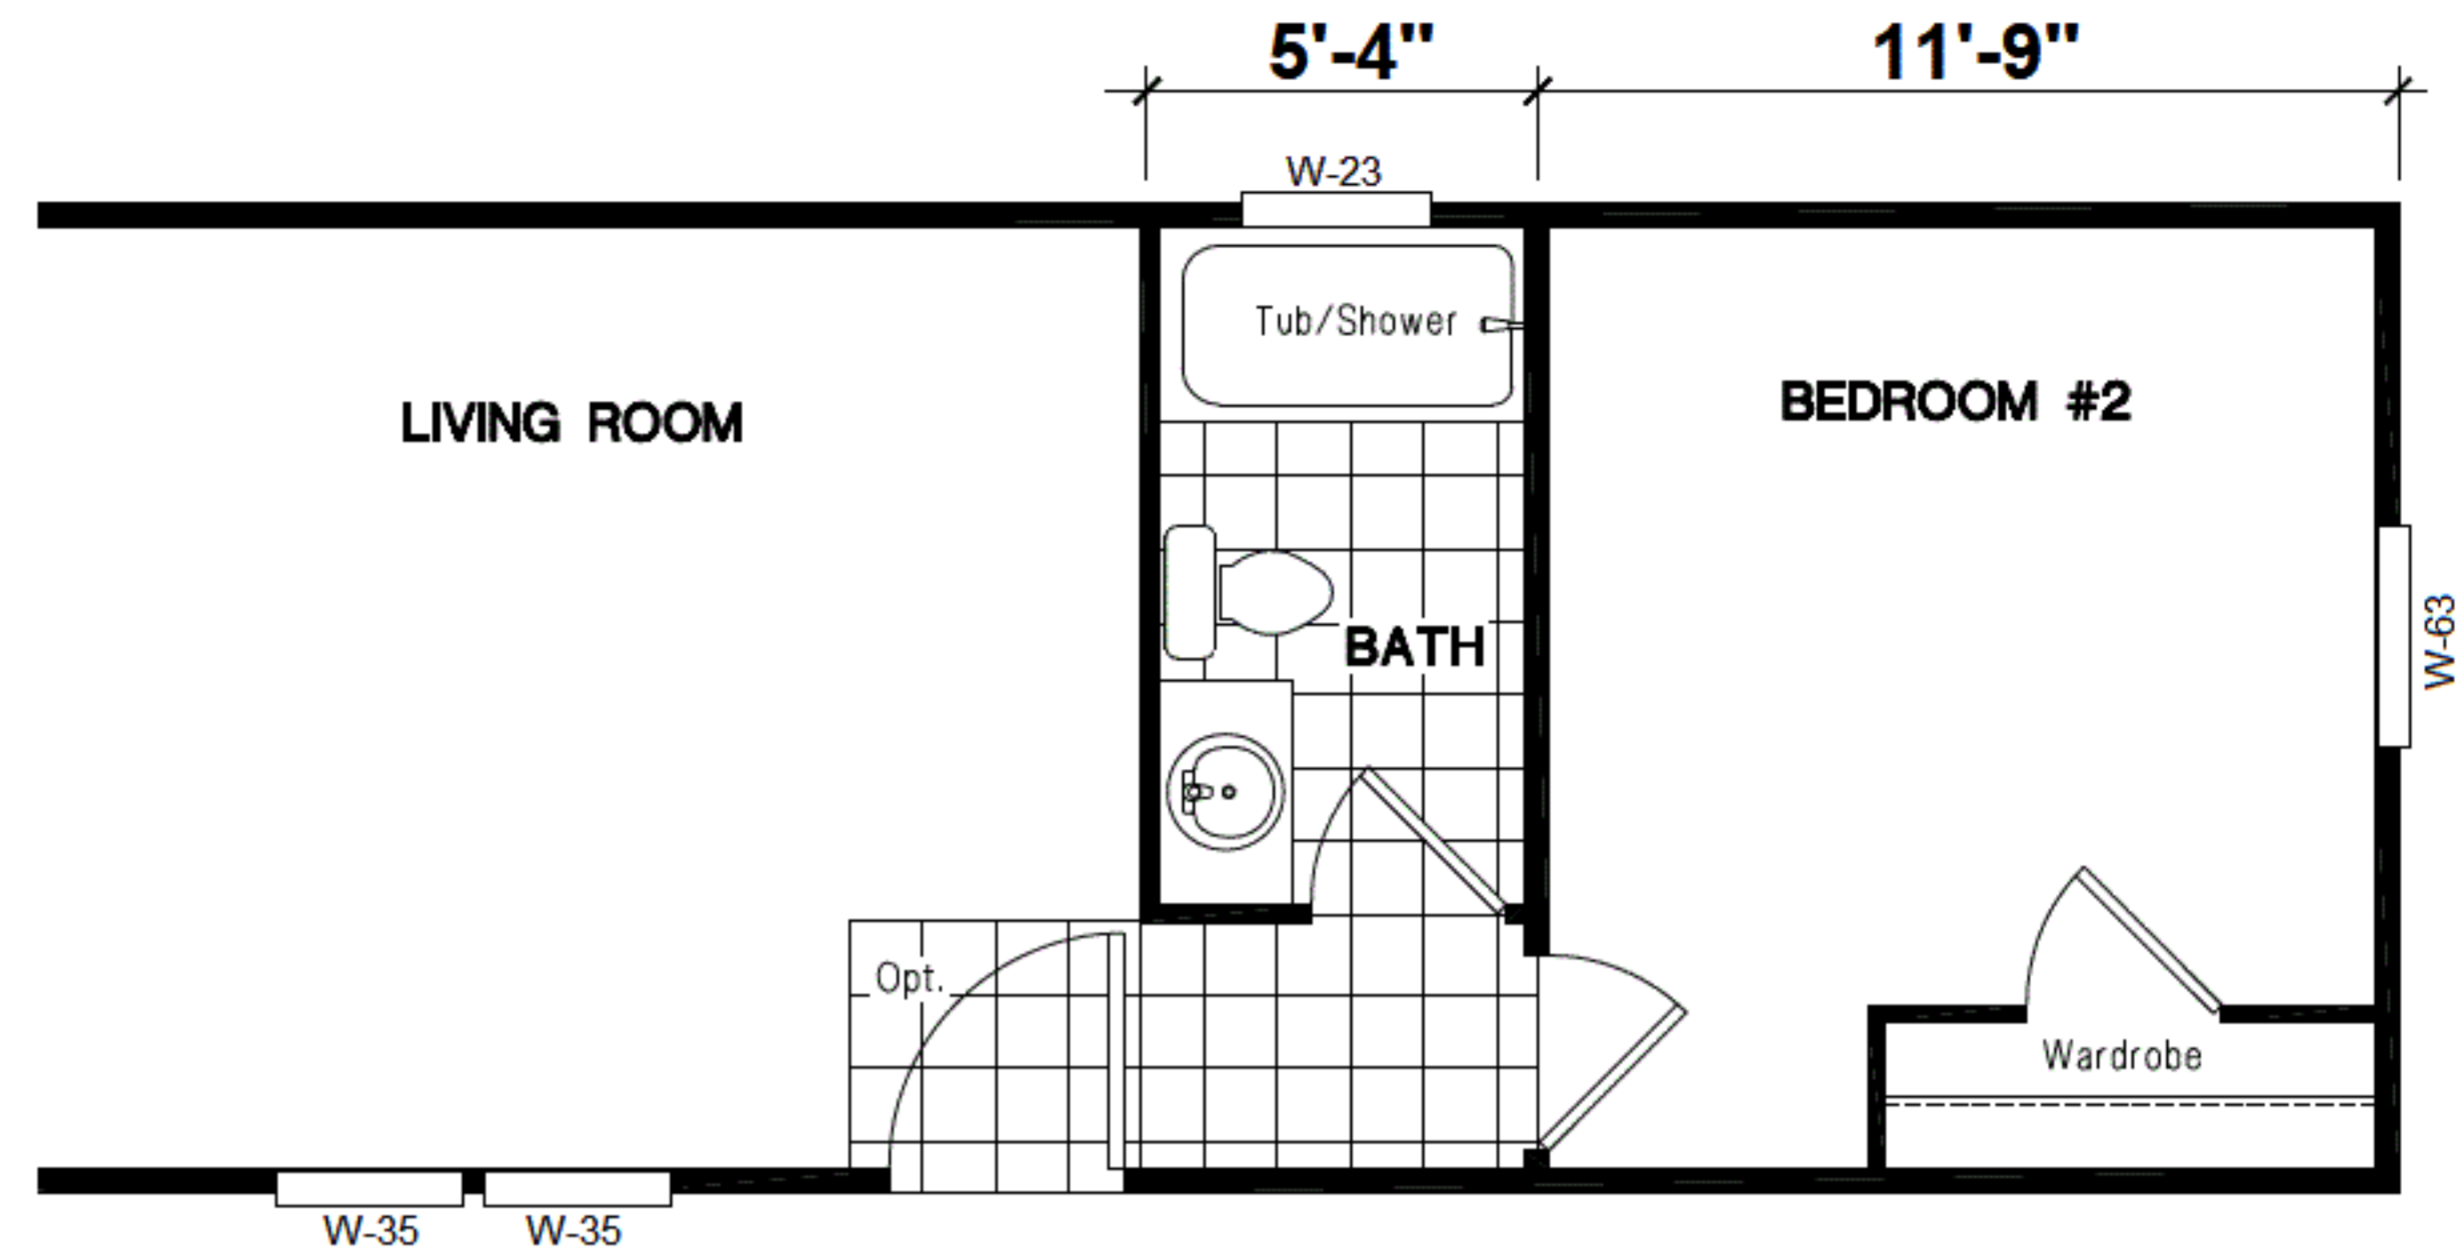

# SINGLE WIDE

OPT. 3 BR/ 2 BATH

OPT. 2 BR/ 2 BATH

OPT. MASTR BATH

**INSPIRATION *GOLD***  
**The ALDER 14x66 ING 661M**  
 THREE BEDROOM, ONE BATH - 891 SQ. FT.