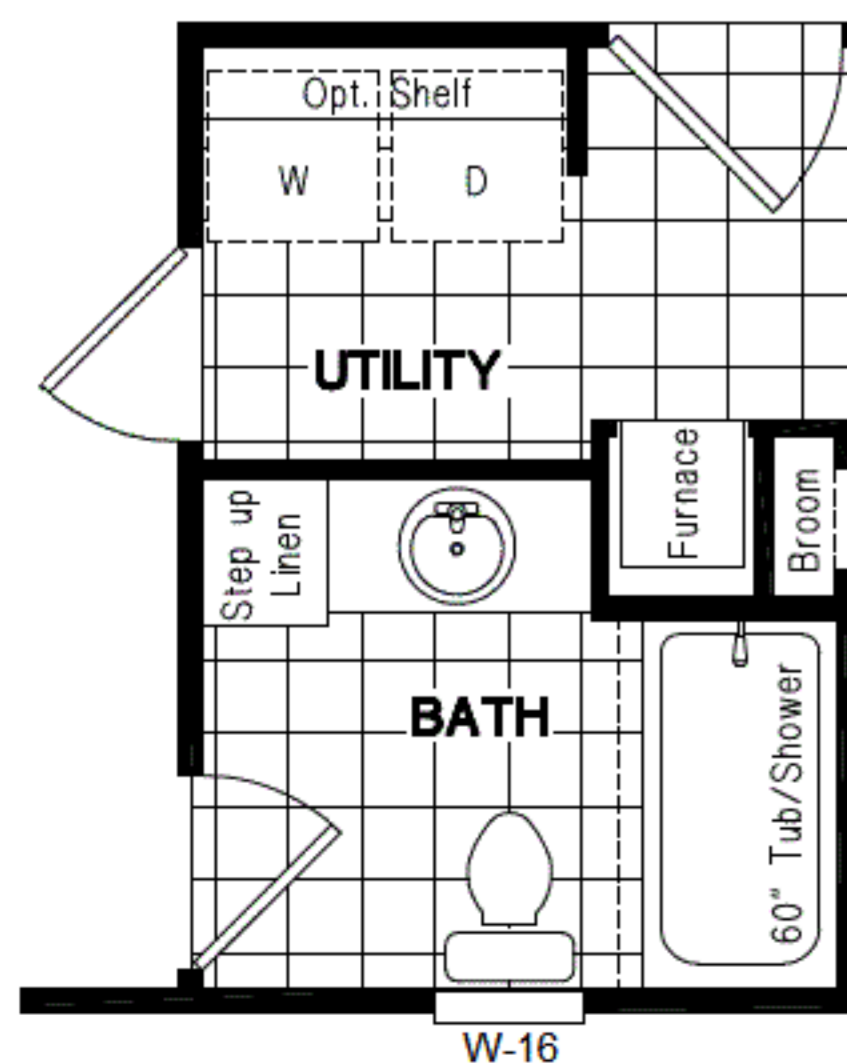

# SINGLE WIDE

OPT. 3 BR/ 2 BATH

OPT. 2 BR/ 2 BATH

OPT. MASTR BATH

**INSPIRATION *GOLD***  
**The ALDER 14x66 ING 661M**  
 THREE BEDROOM, ONE BATH - 891 SQ. FT.