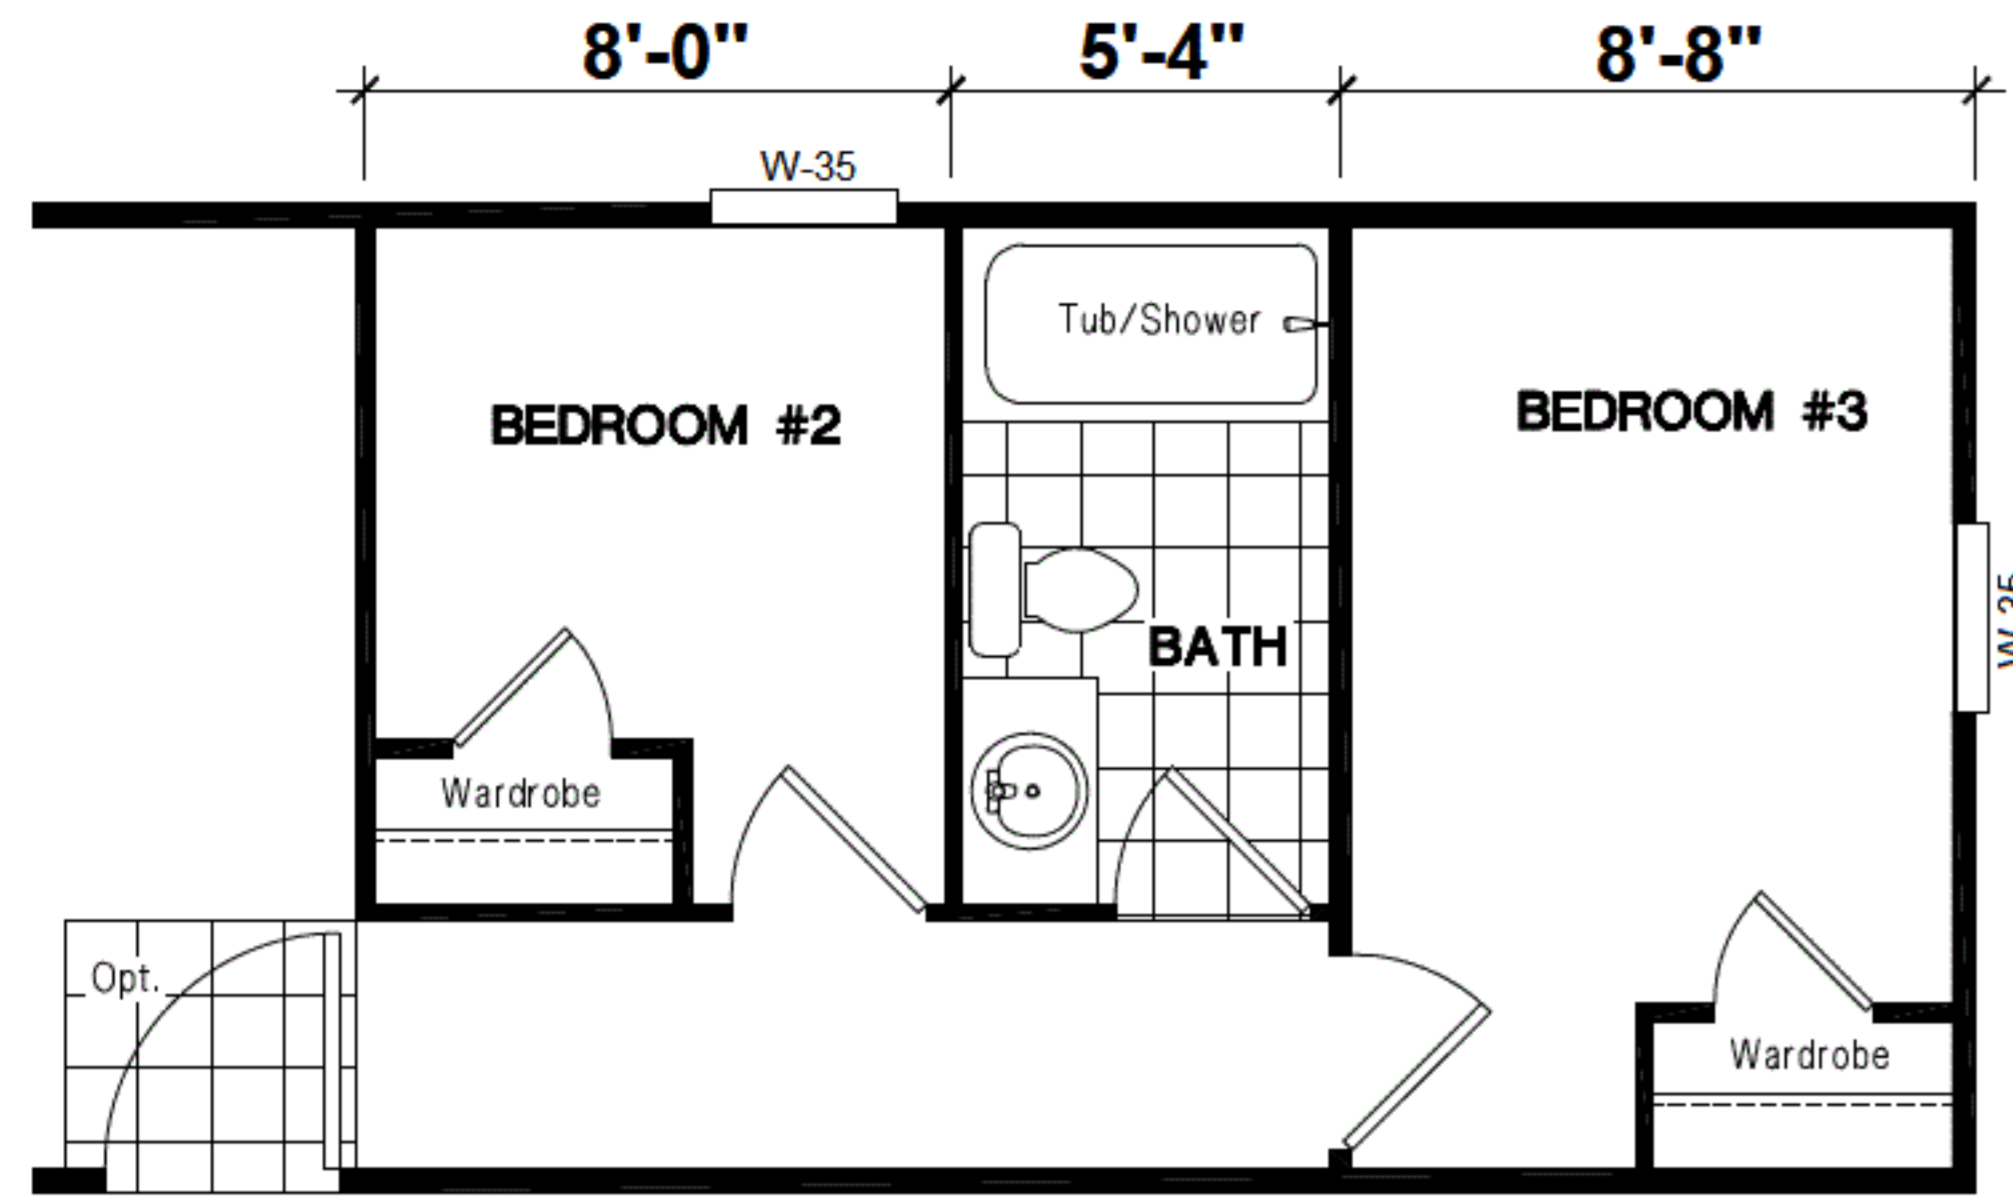

# SINGLE WIDE

OPT. 3 BR/ 2 BATH

OPT. 2 BR/ 2 BATH

OPT. MASTR BATH

**INSPIRATION *GOLD***  
**The ALDER 14x66 ING 661M**  
 THREE BEDROOM, ONE BATH - 891 SQ. FT.