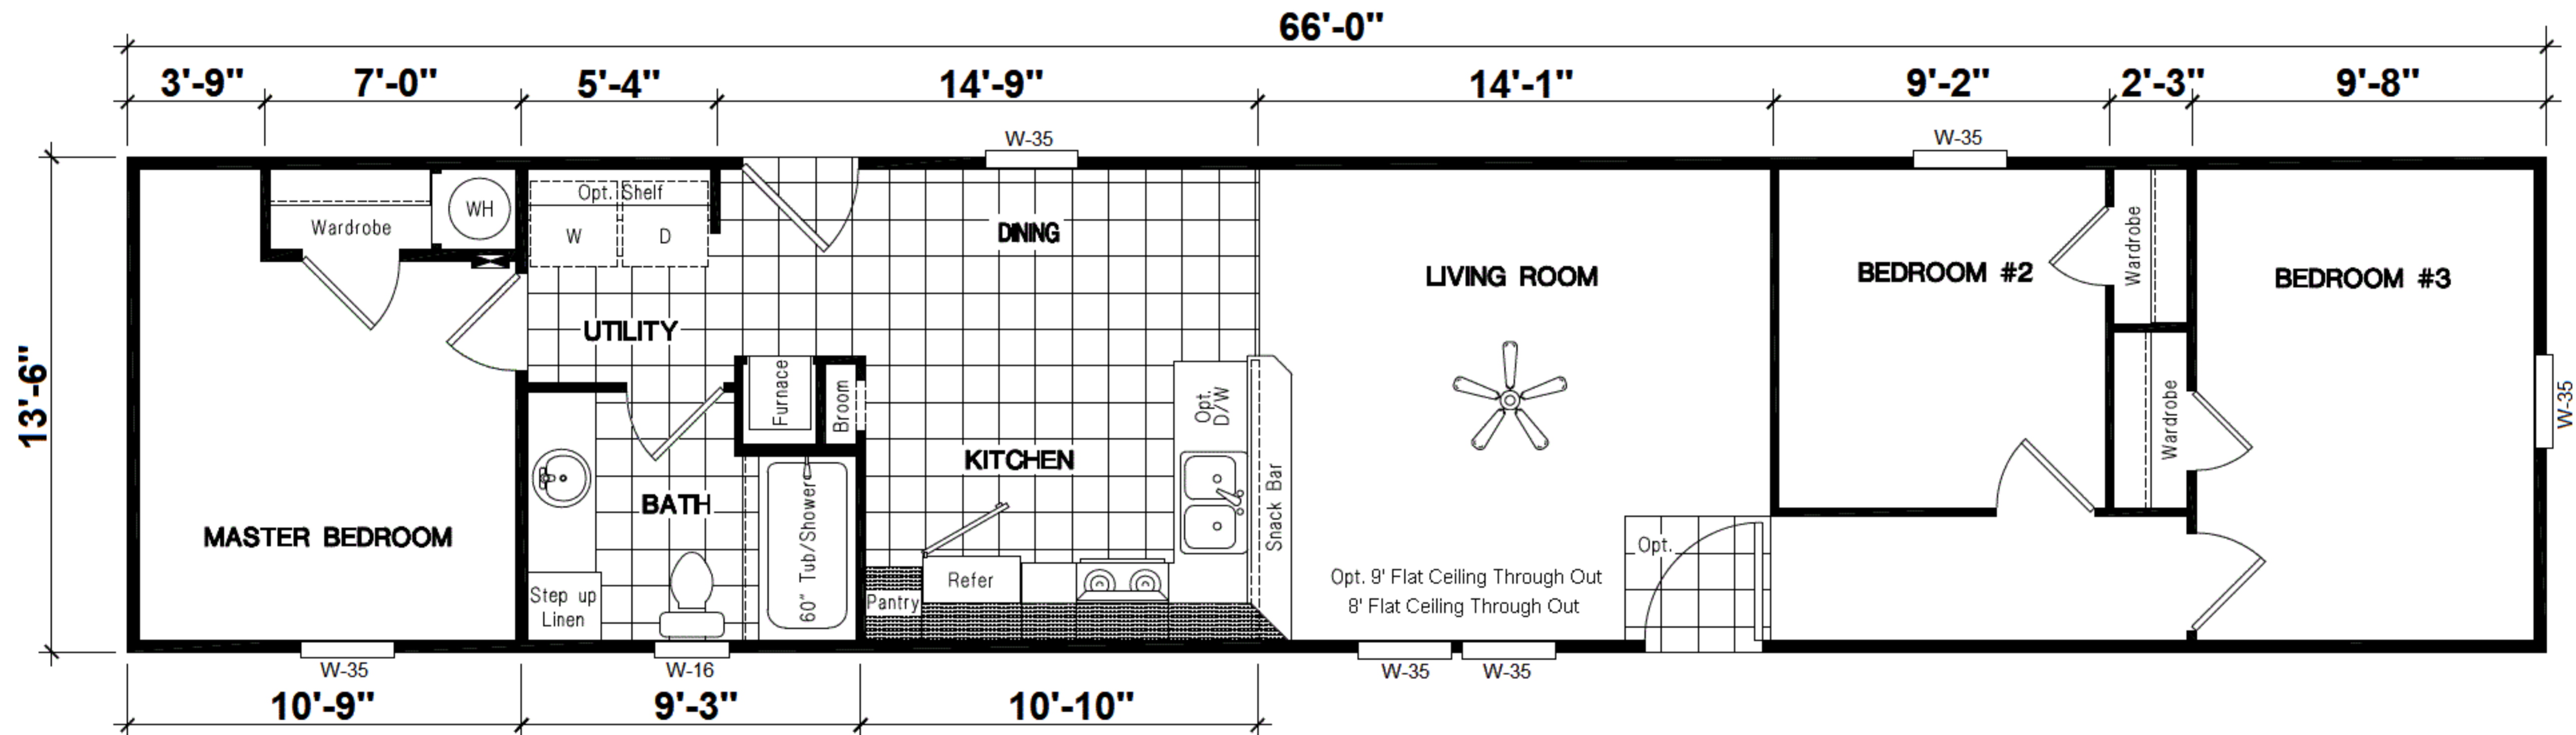

# SINGLE WIDE

OPT. 3 BR/ 2 BATH

OPT. 2 BR/ 2 BATH

OPT. MASTR BATH

**INSPIRATION *GOLD***  
**The ALDER 14x66 ING 661M**  
 THREE BEDROOM, ONE BATH - 891 SQ. FT.