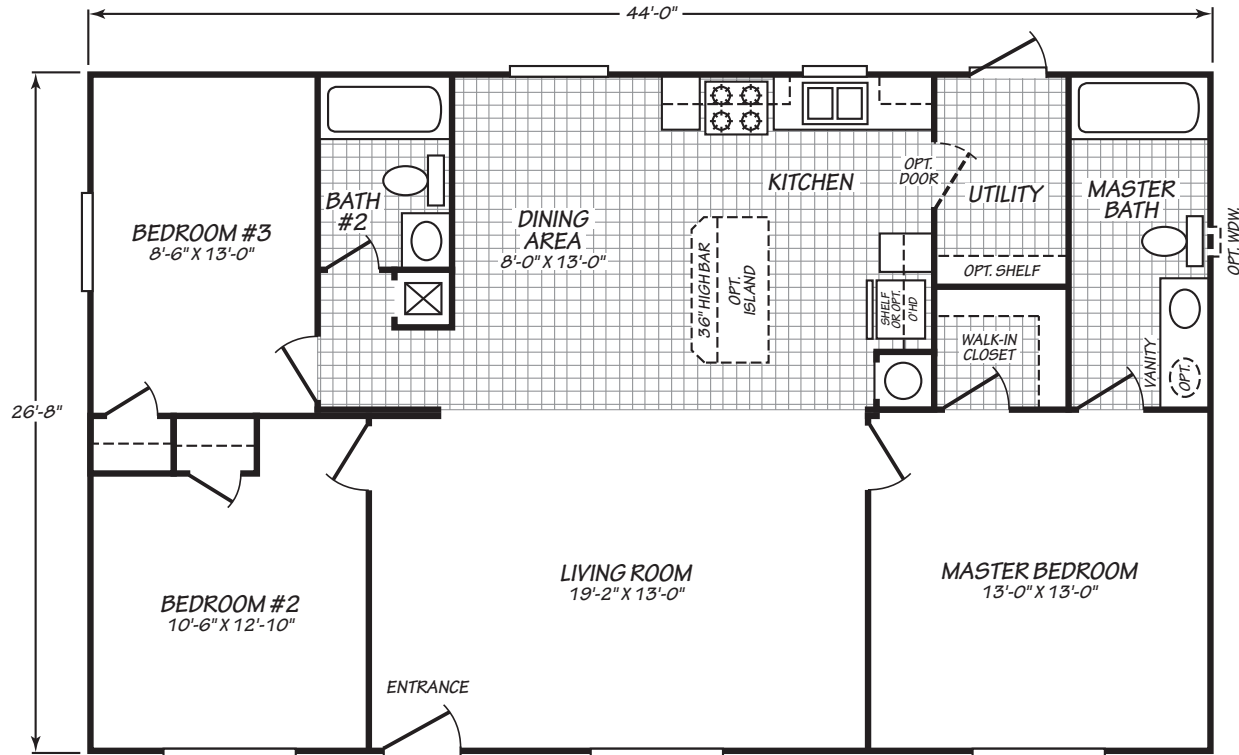

BROADMORE

MODEL 28443B

3 Bedroom • 2 Bath • 1,173 Square Feet

©2016 FLEETWOOD HOMES INC. ALL RIGHTS RESERVED

Important: Because we continually update and modify our products, it is important for you to know that our brochures and literature are for illustrative purposes only. **ILLUSTRATIONS MAY SHOW OPTIONAL FEATURES.** All information contained herein may vary from the actual home we build. Dimensions are nominal length and width measurements are from exterior wall to exterior wall. We reserve the right to make changes at any time, without notice or obligation, in prices, colors, materials, specifications, features and models. Please check with your retailer for specific information about the home you select.