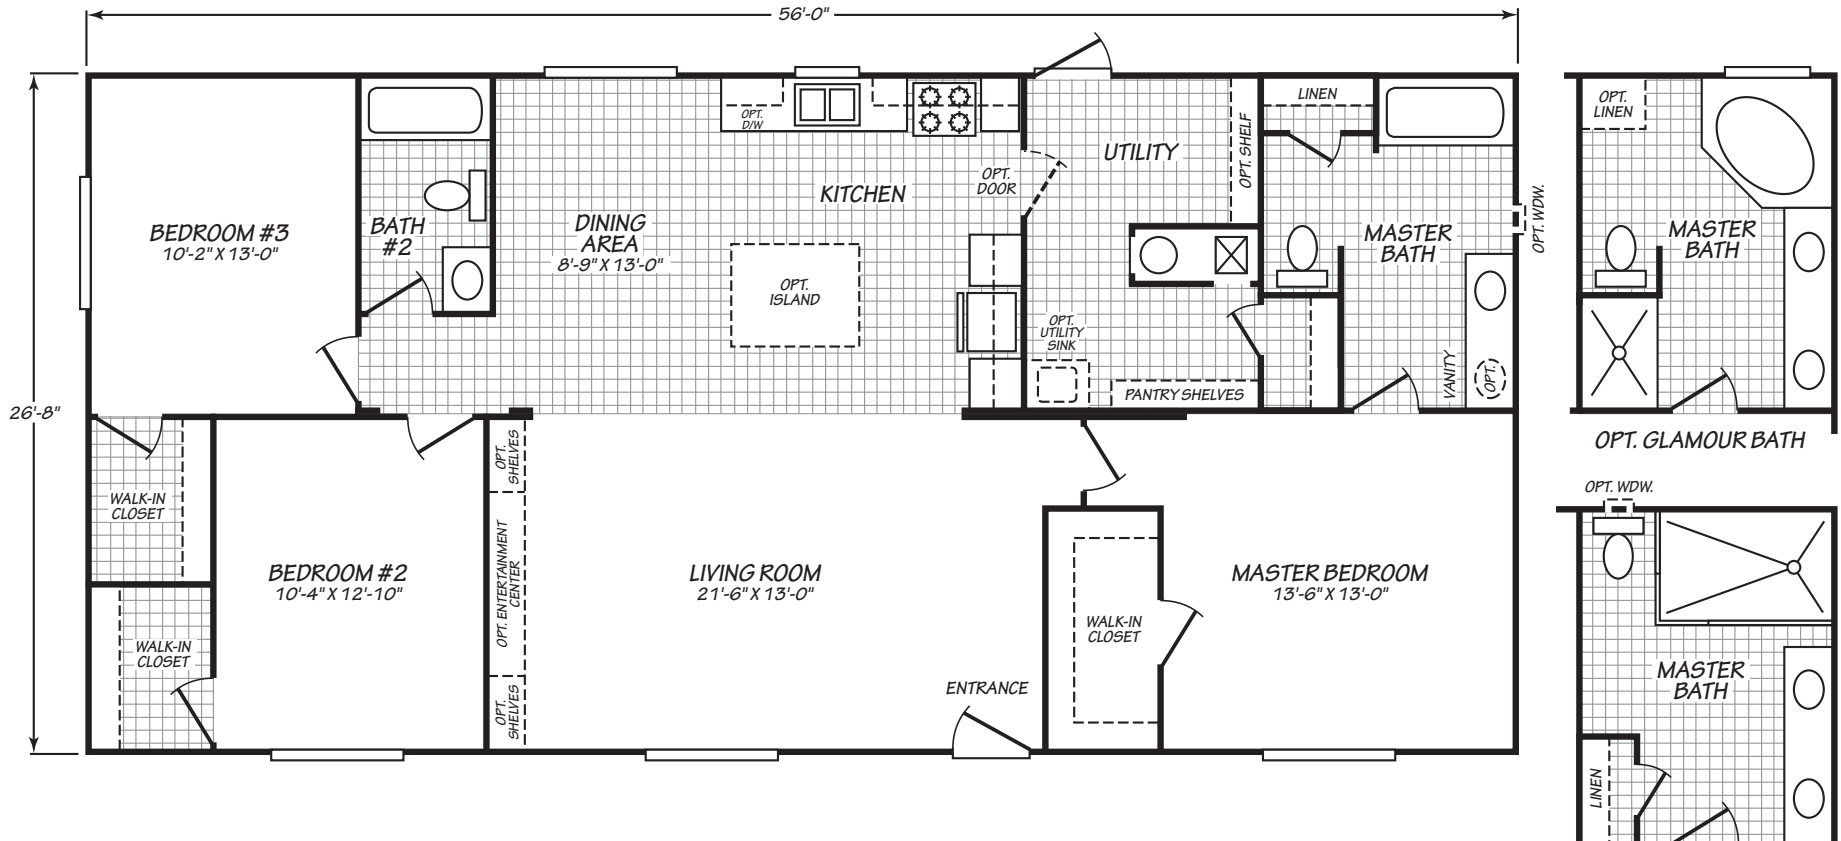

## MODEL 28563B

3 Bedroom • 2 Bath • 1,492 Square Feet

©2016 FLEETWOOD HOMES INC. ALL RIGHTS RESERVED

Important: Because we continually update and modify our products, it is important for you to know that our brochures and literature are for illustrative purposes only. **ILLUSTRATIONS MAY SHOW OPTIONAL FEATURES.** All information contained herein may vary from the actual home we build. Dimensions are nominal length and width measurements are from exterior wall to exterior wall. We reserve the right to make changes at any time, without notice or obligation, in prices, colors, materials, specifications, features and models. Please check with your retailer for specific information about the home you select.