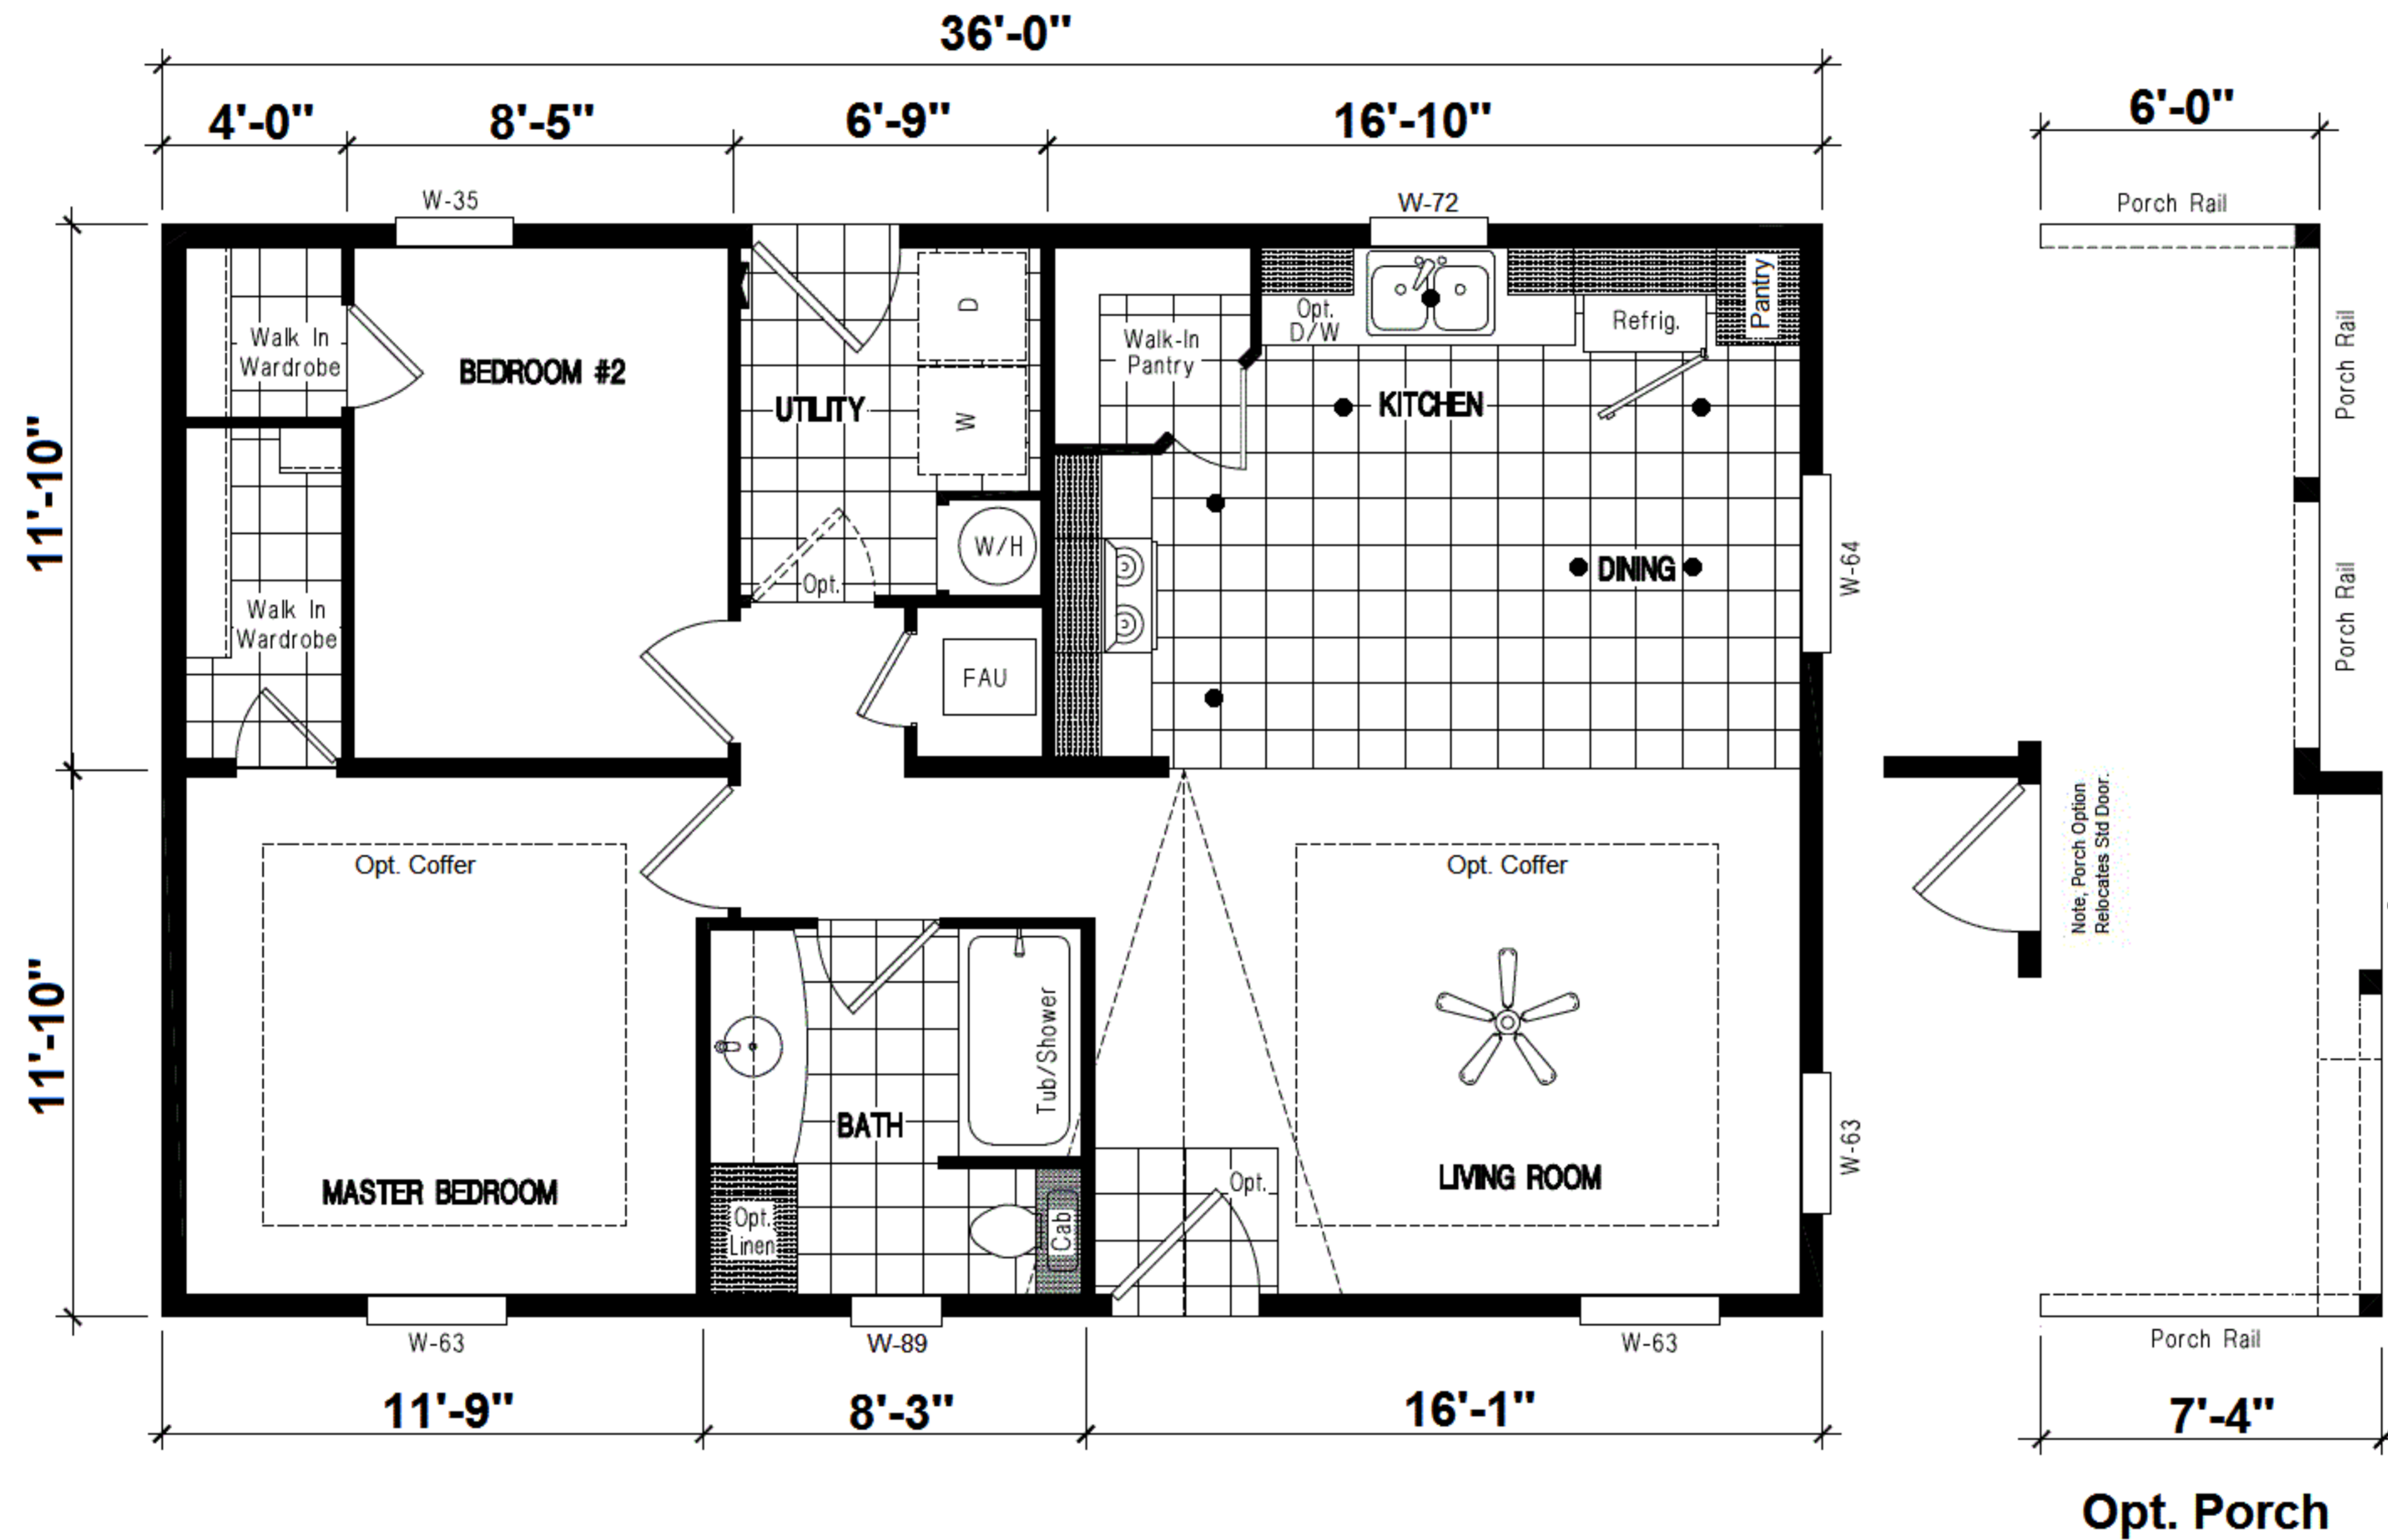

24 WIDE

INSPIRATION *GOLD*
The MYRTLE 24x36 ING 362A
TWO BEDROOM, ONE BATH - 852 SQ. FT.