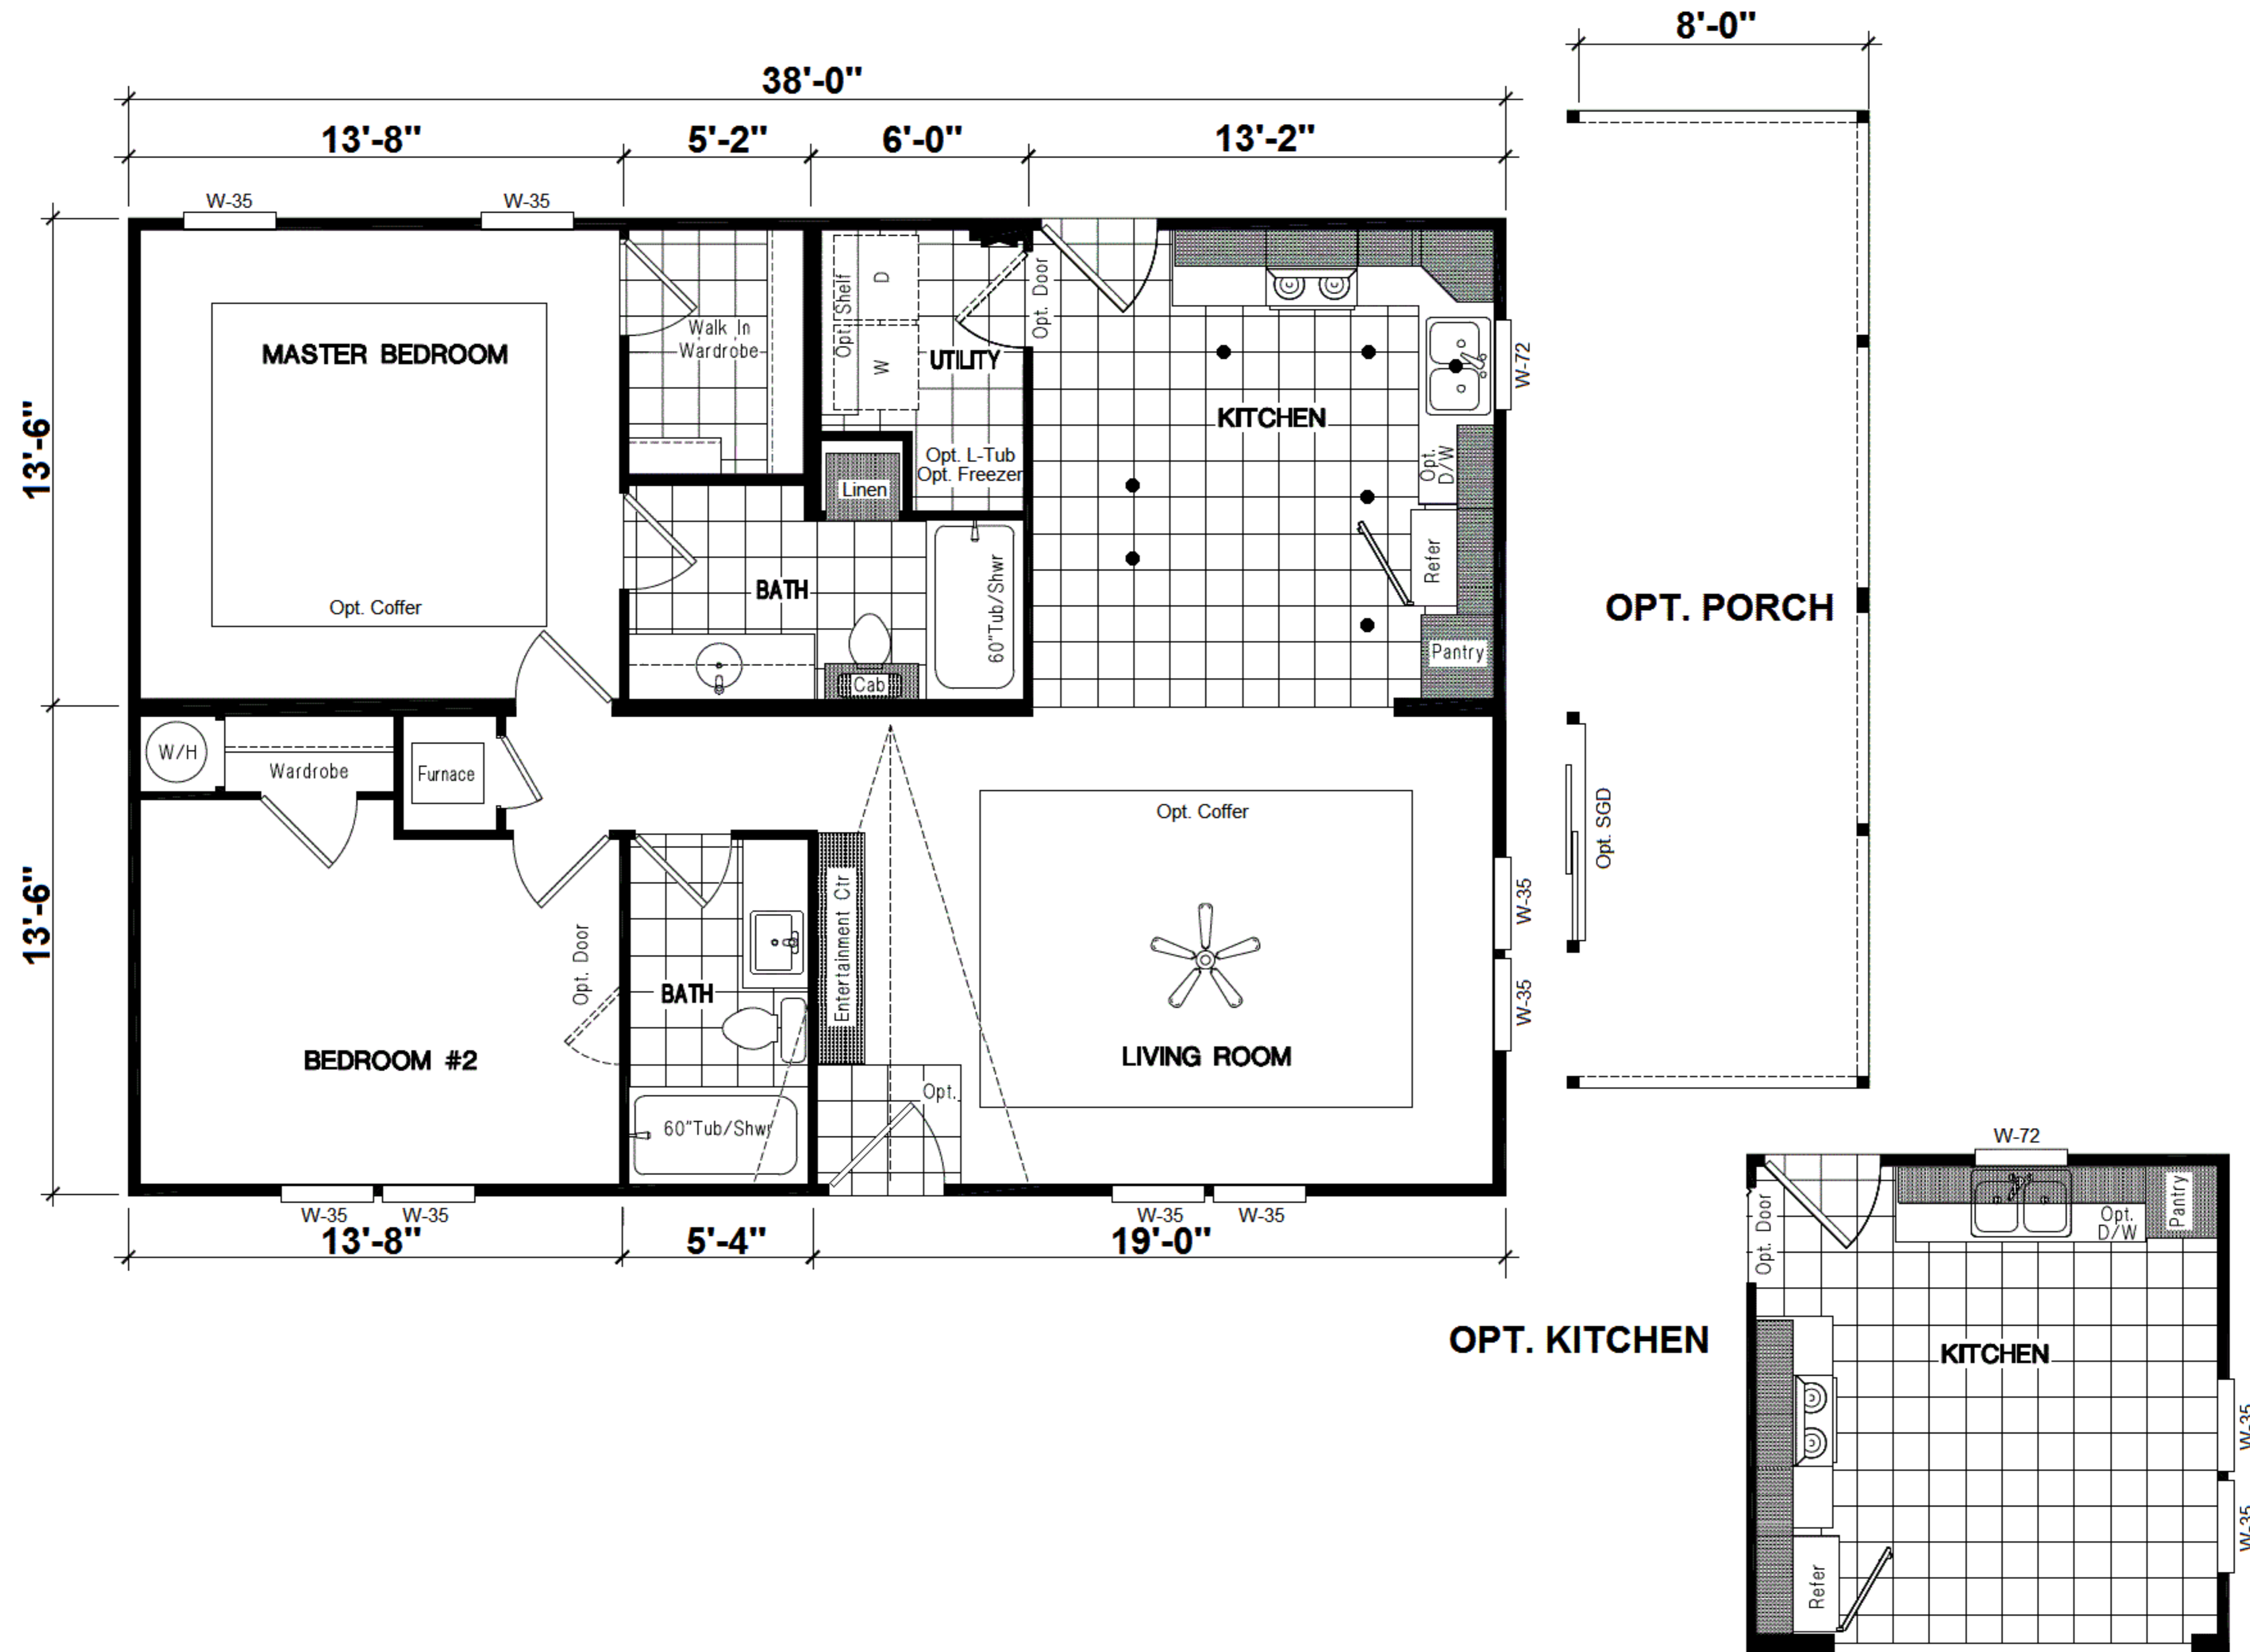

27 WIDE

INSPIRATION *GOLD*
The REDWOOD II 27x38 ING 382F
2 Bedroom, 2 Bath - 1,026 SQ. FT.