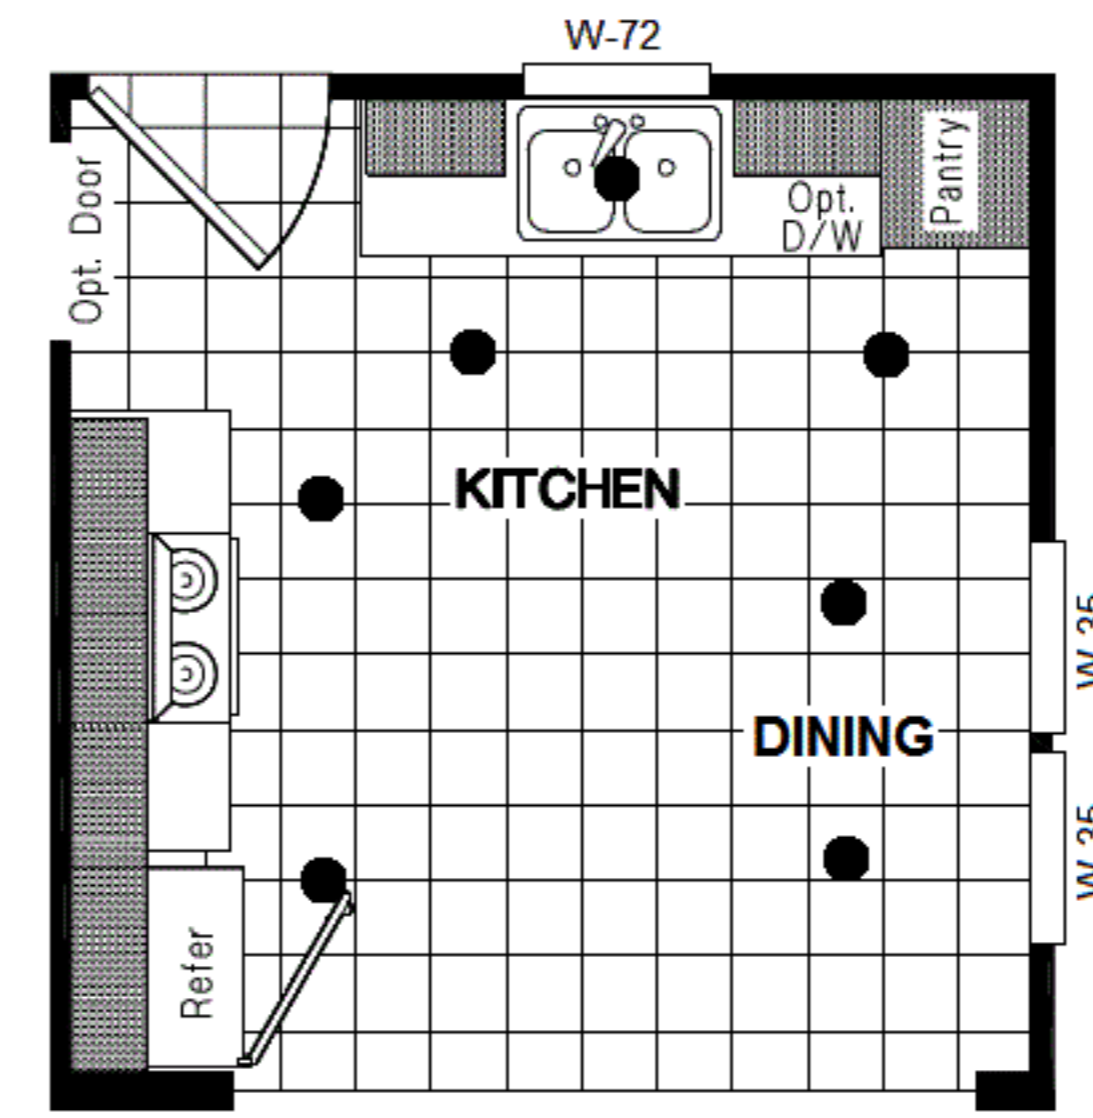

Alt. KITCHEN #2

INSPIRATION *GOLD*
The REDWOOD II 27x38 ING 382F
 2 Bedroom, 2 Bath - 1,026 SQ. FT.