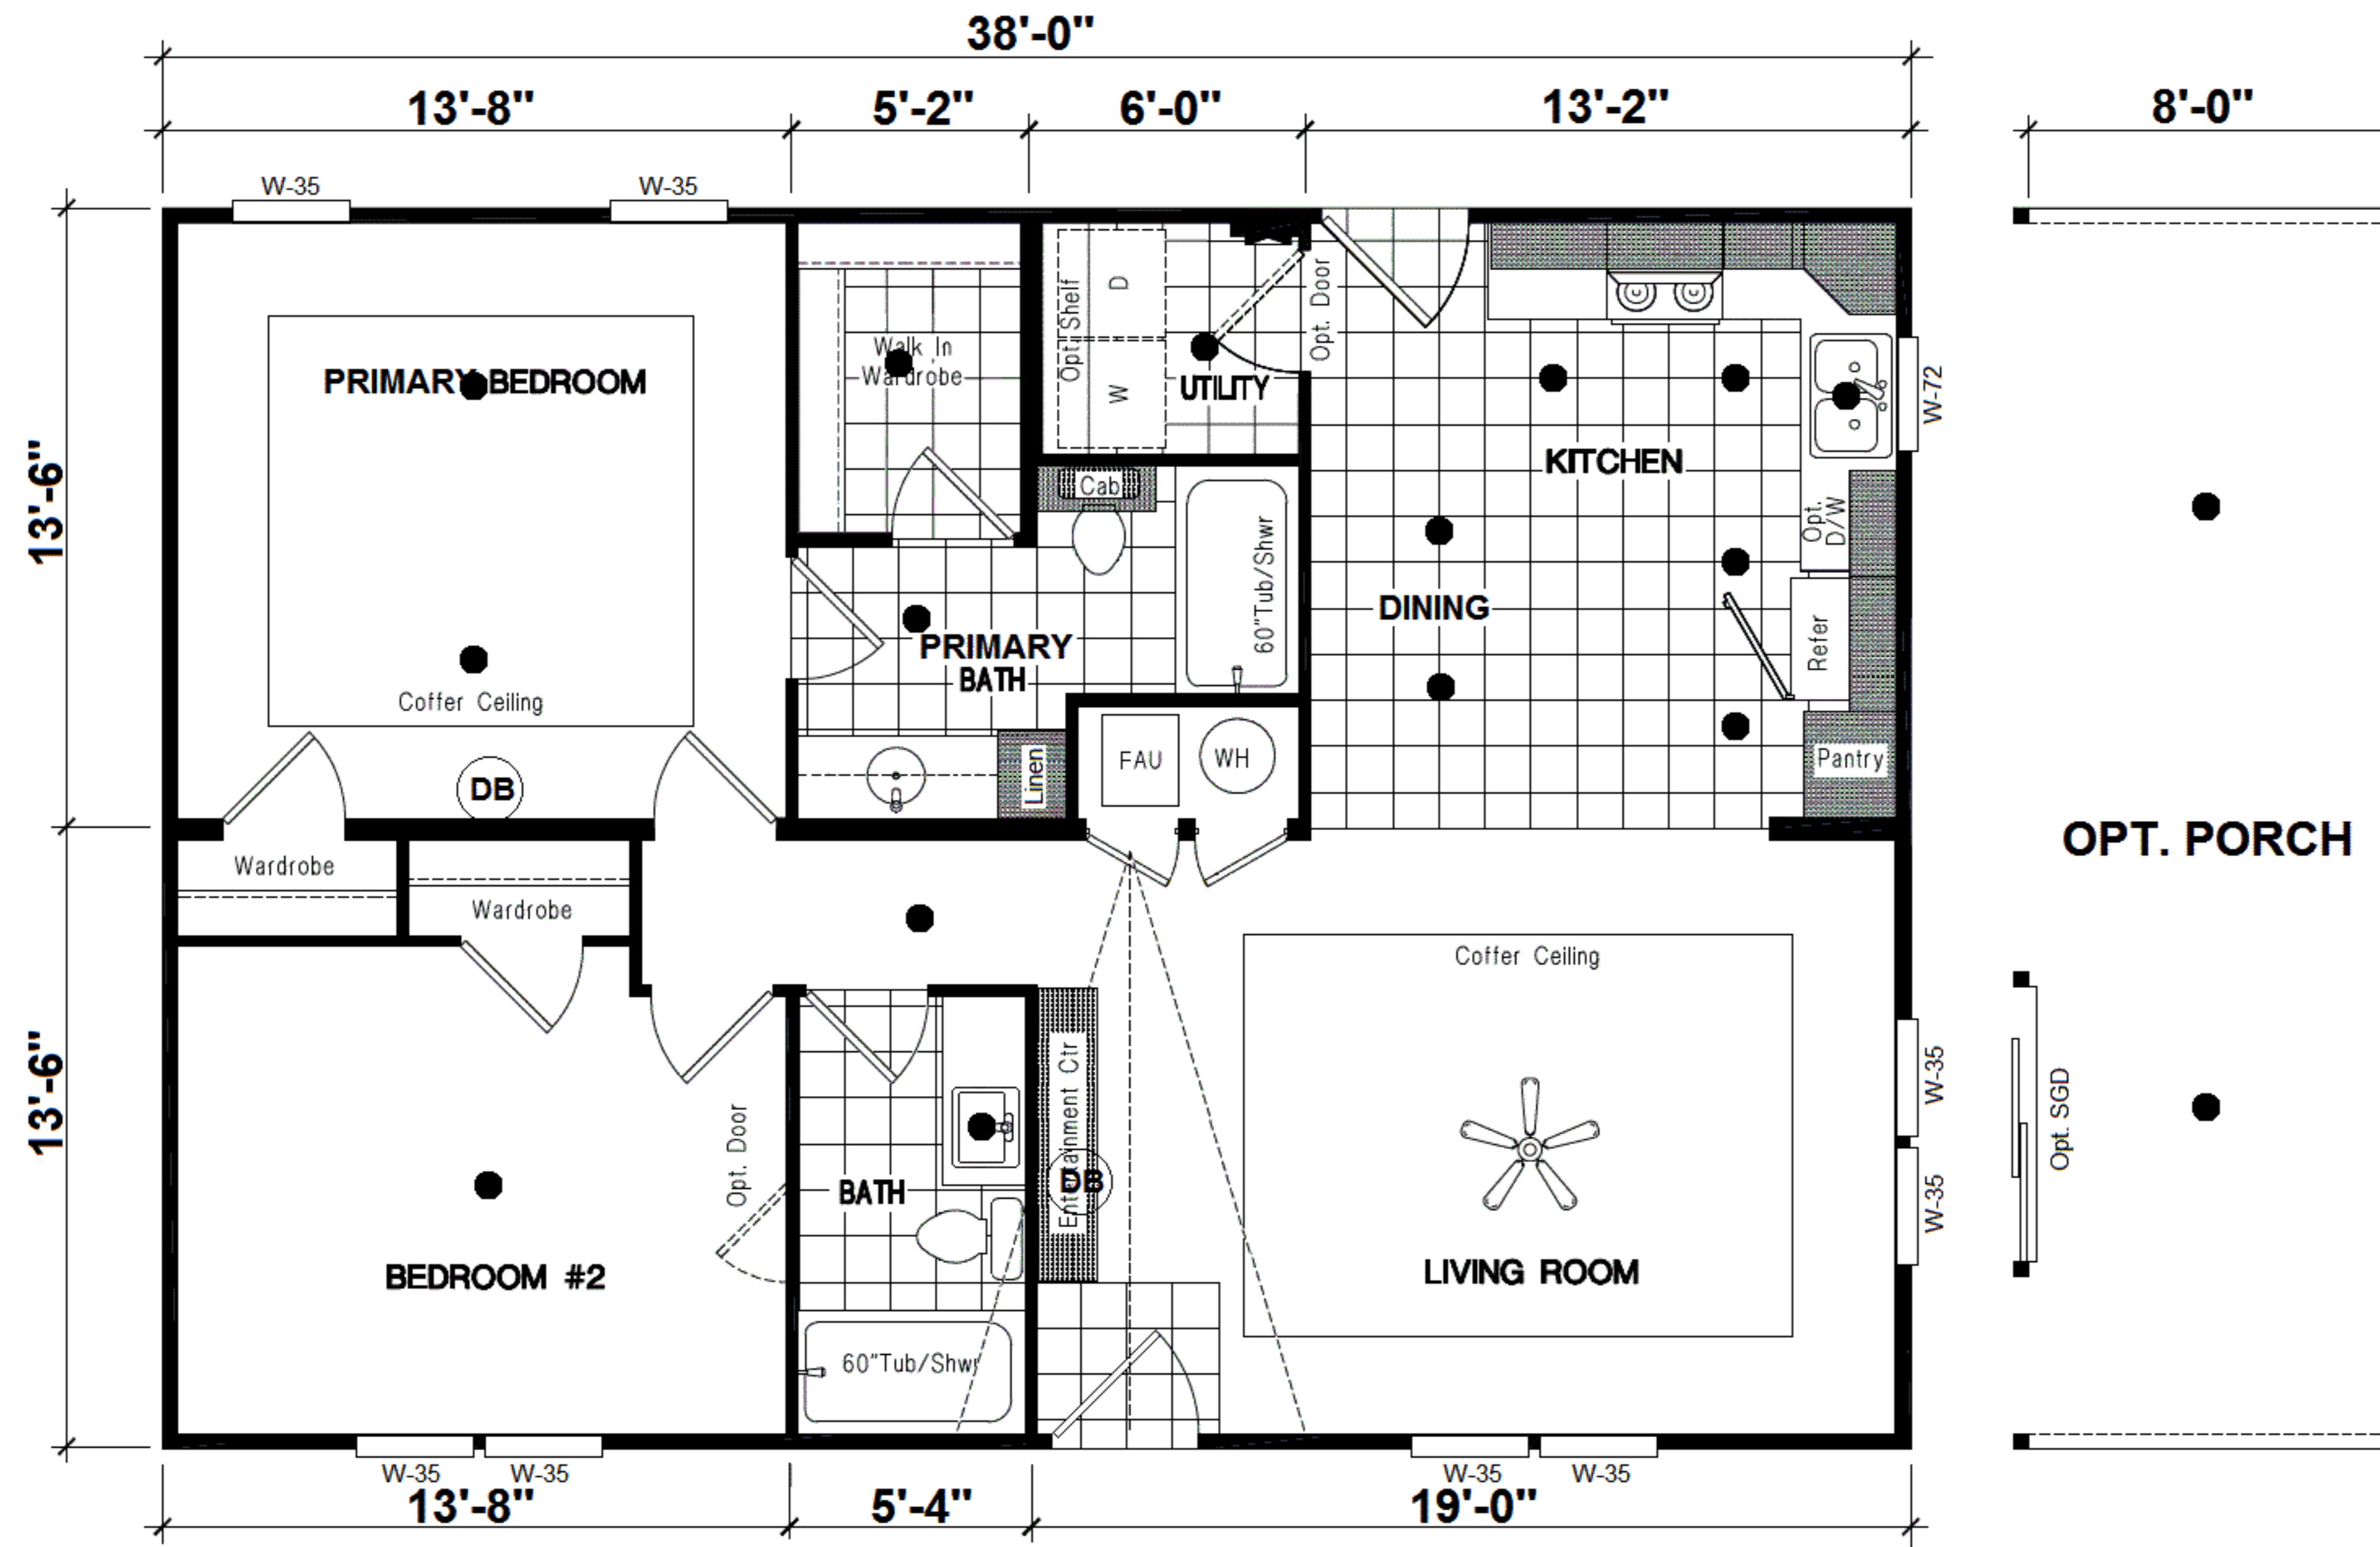

Alt. KITCHEN #2

INSPIRATION *GOLD*
The REDWOOD II 27x38 ING 382F
 2 Bedroom, 2 Bath - 1,026 SQ. FT.