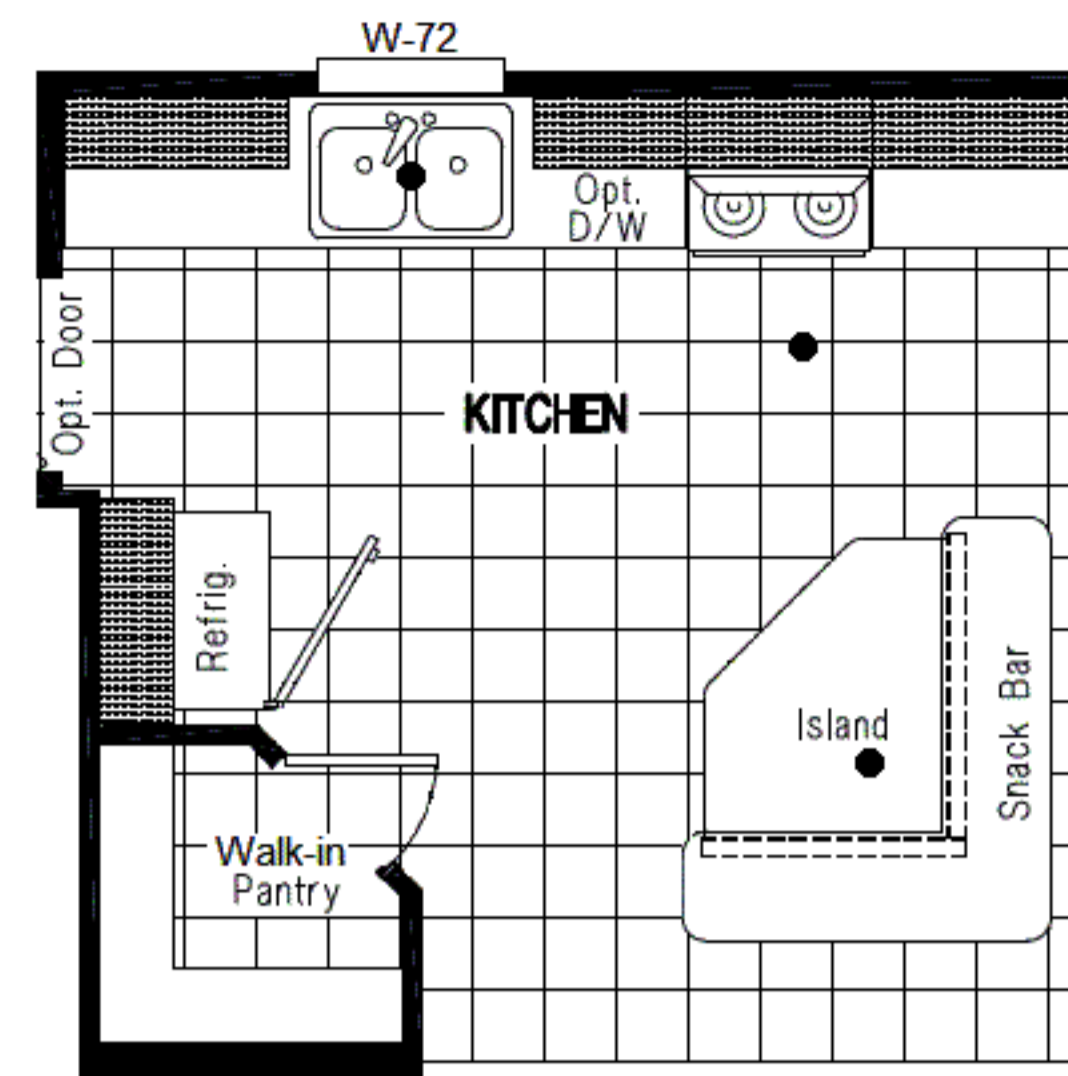

27 WIDE

Alt. Kitchen #2

Opt. Fireplace

INSPIRATION *GOLD*
The NOBLE 27x52 ING 521F
THREE BEDROOM, TWO BATH - 1,404 SQ. FT.