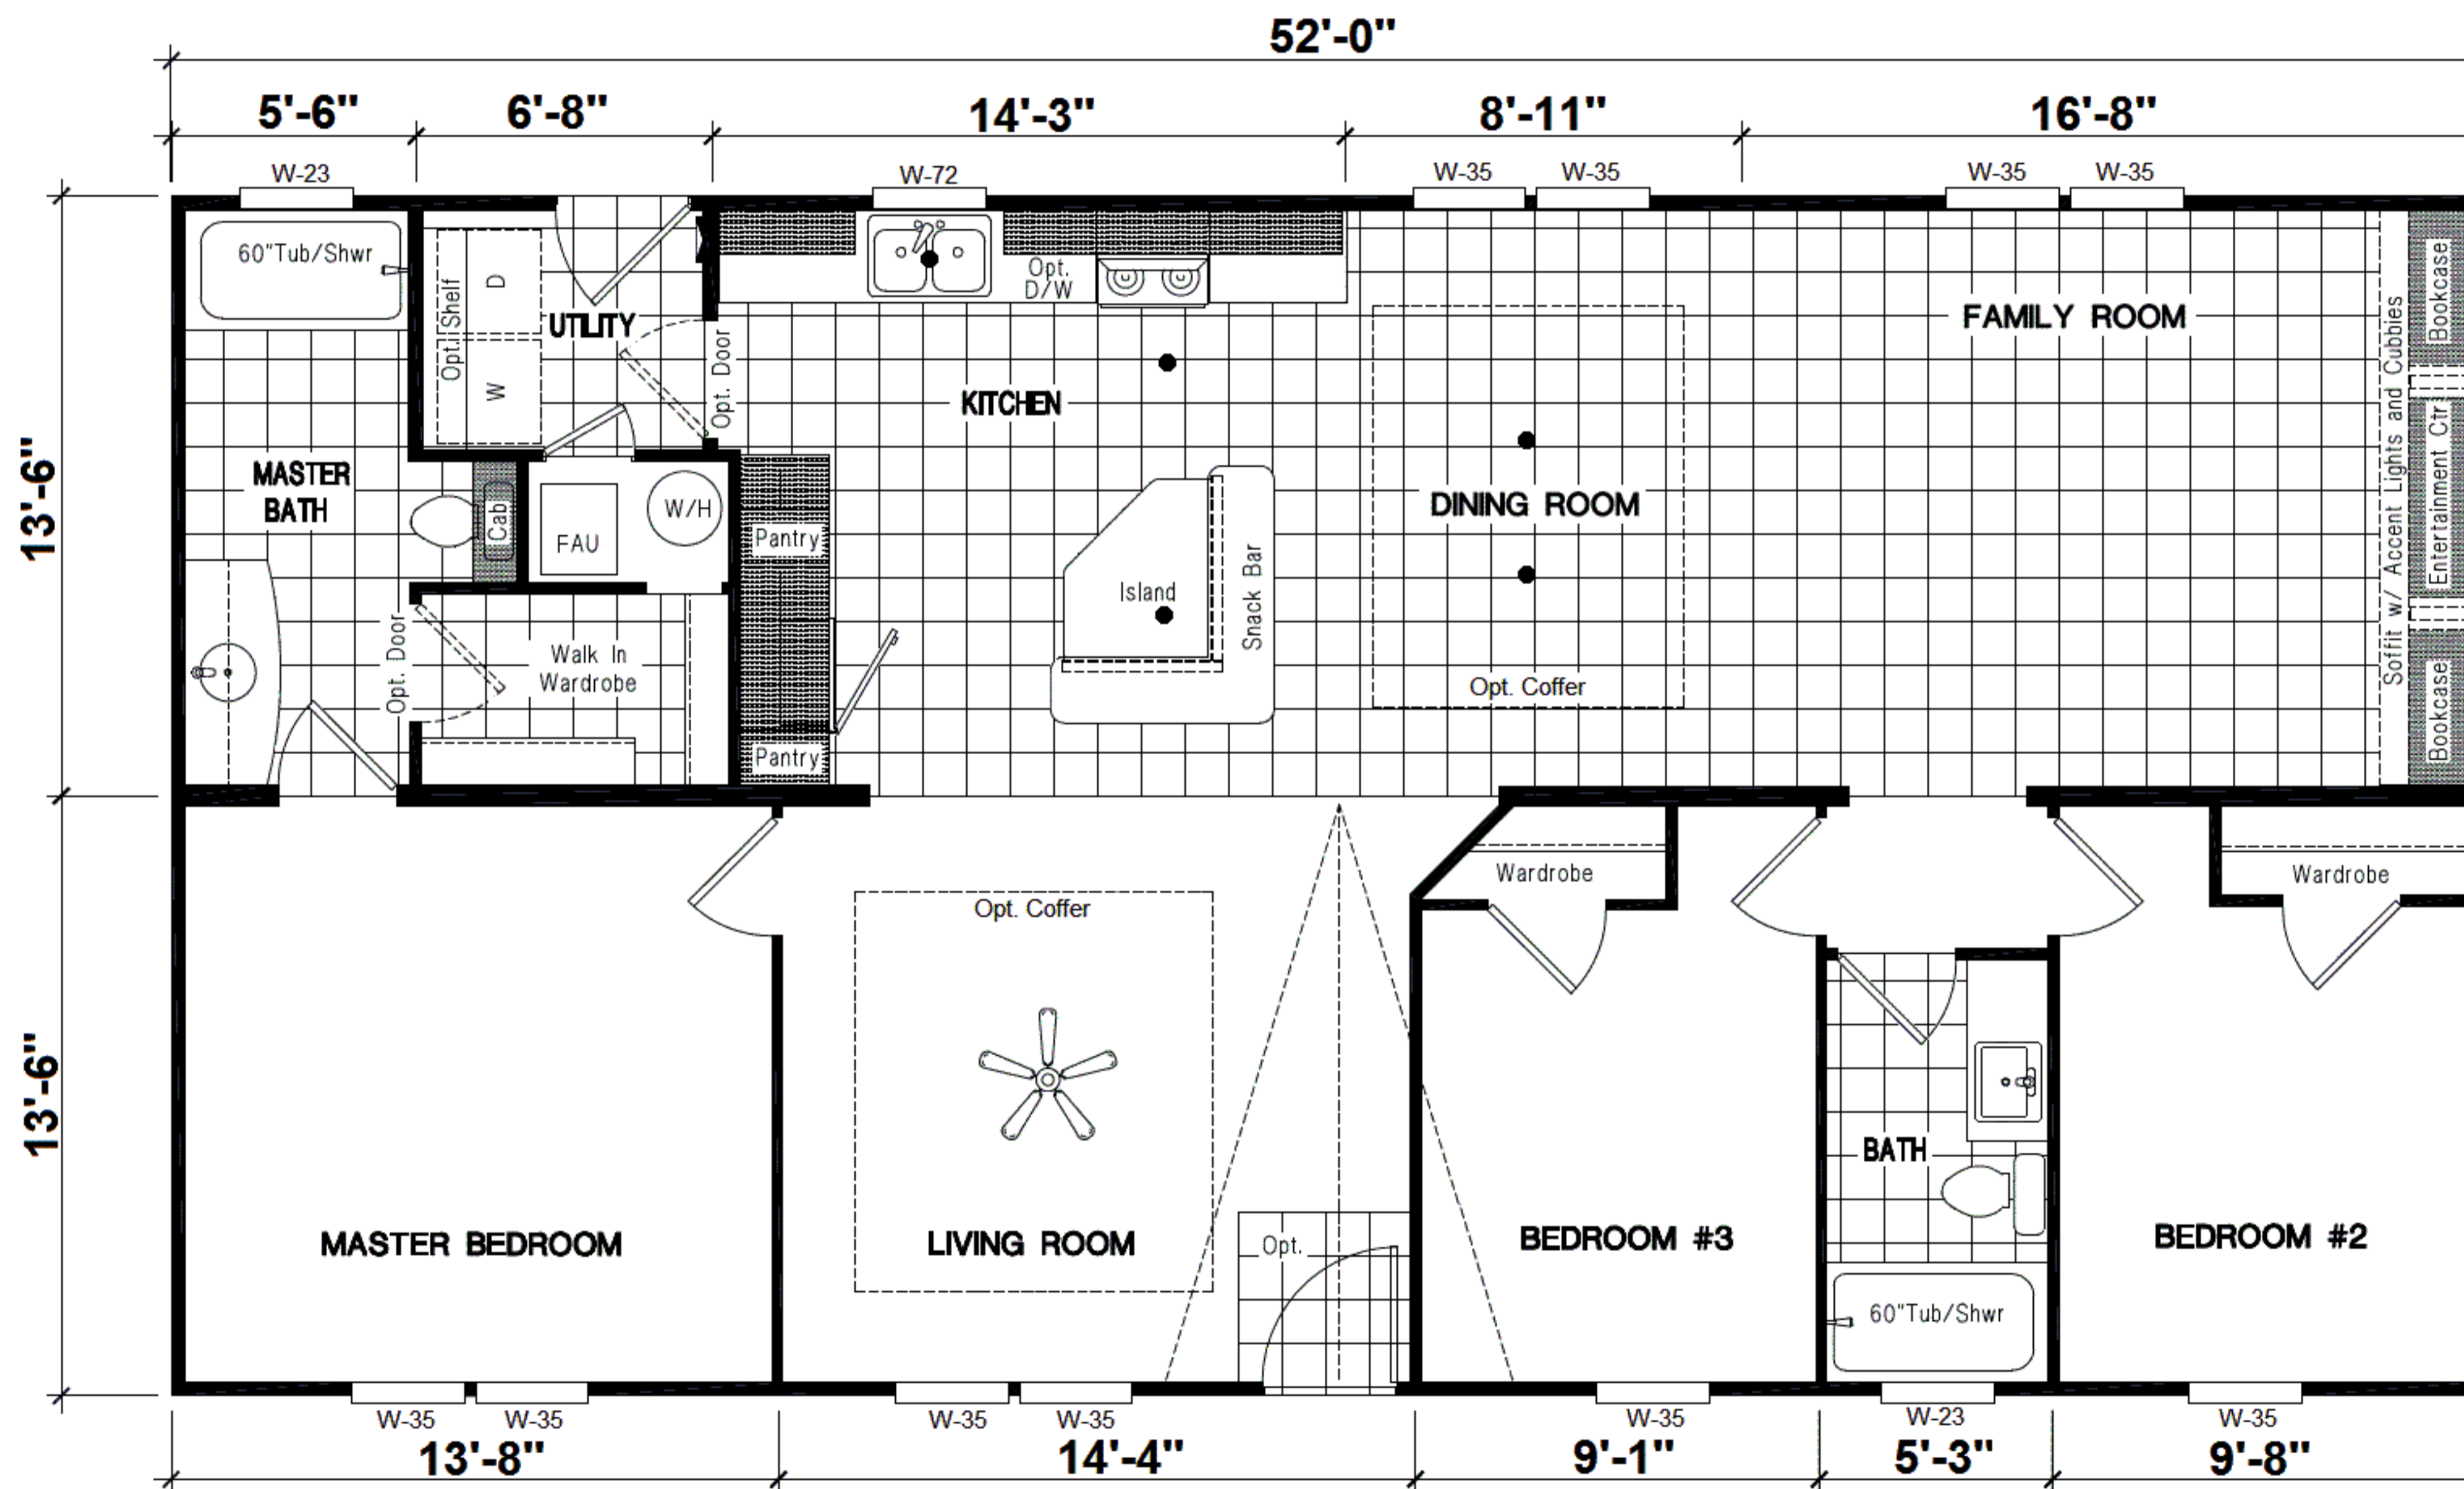

27 WIDE

Alt. Kitchen #2

Opt. Fireplace

INSPIRATION *GOLD*
The NOBLE 27x52 ING 521F
THREE BEDROOM, TWO BATH - 1,404 SQ. FT.