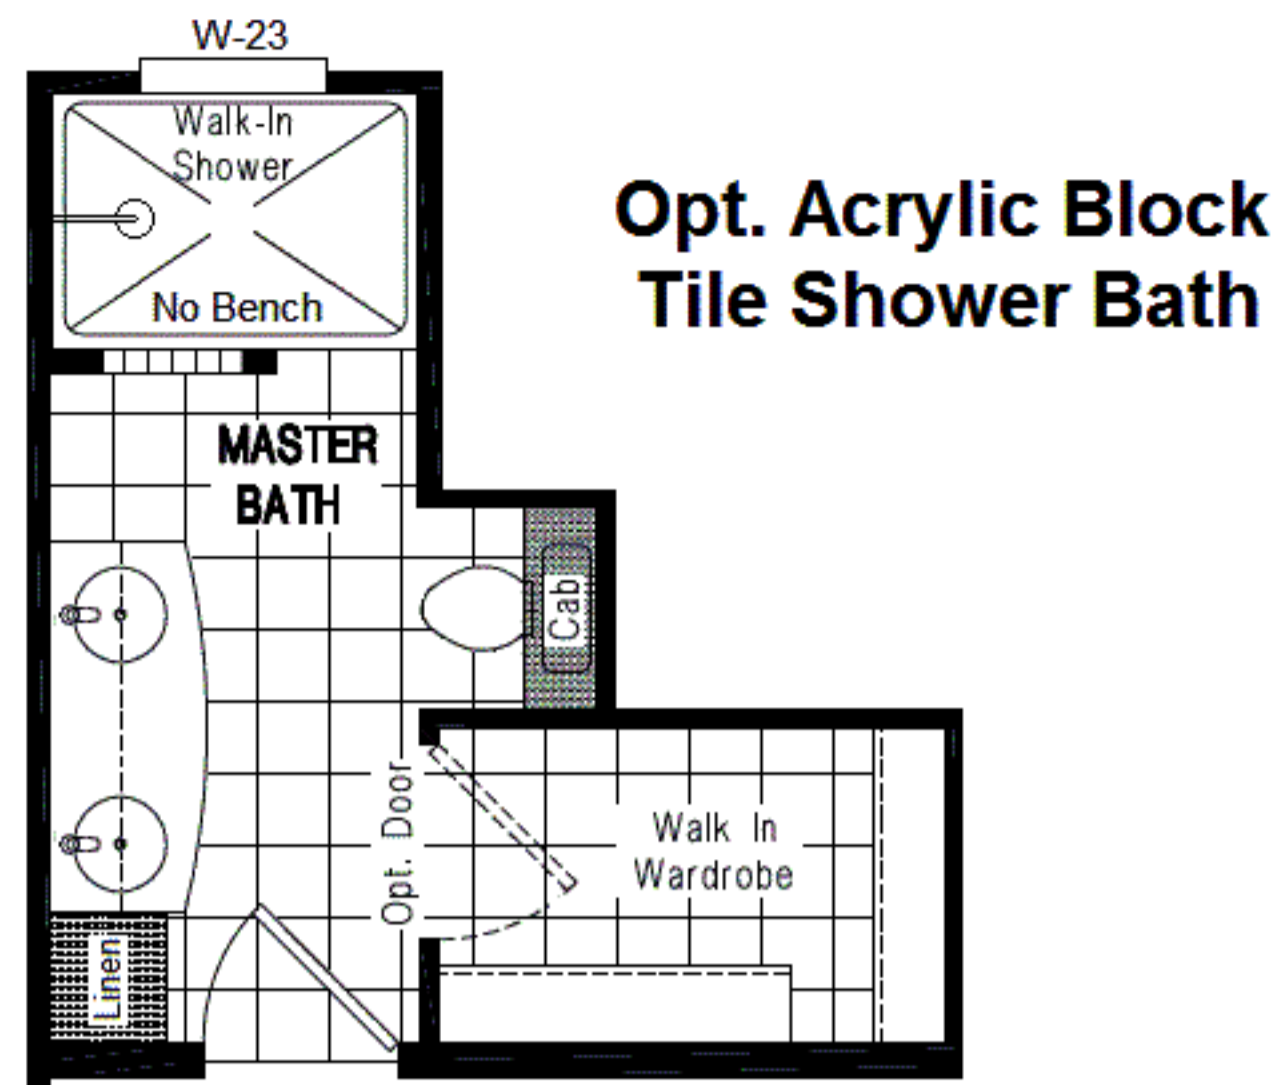

27 WIDE

Alt. Kitchen #2

Opt. Fireplace

INSPIRATION *GOLD*
The NOBLE 27x52 ING 521F
THREE BEDROOM, TWO BATH - 1,404 SQ. FT.