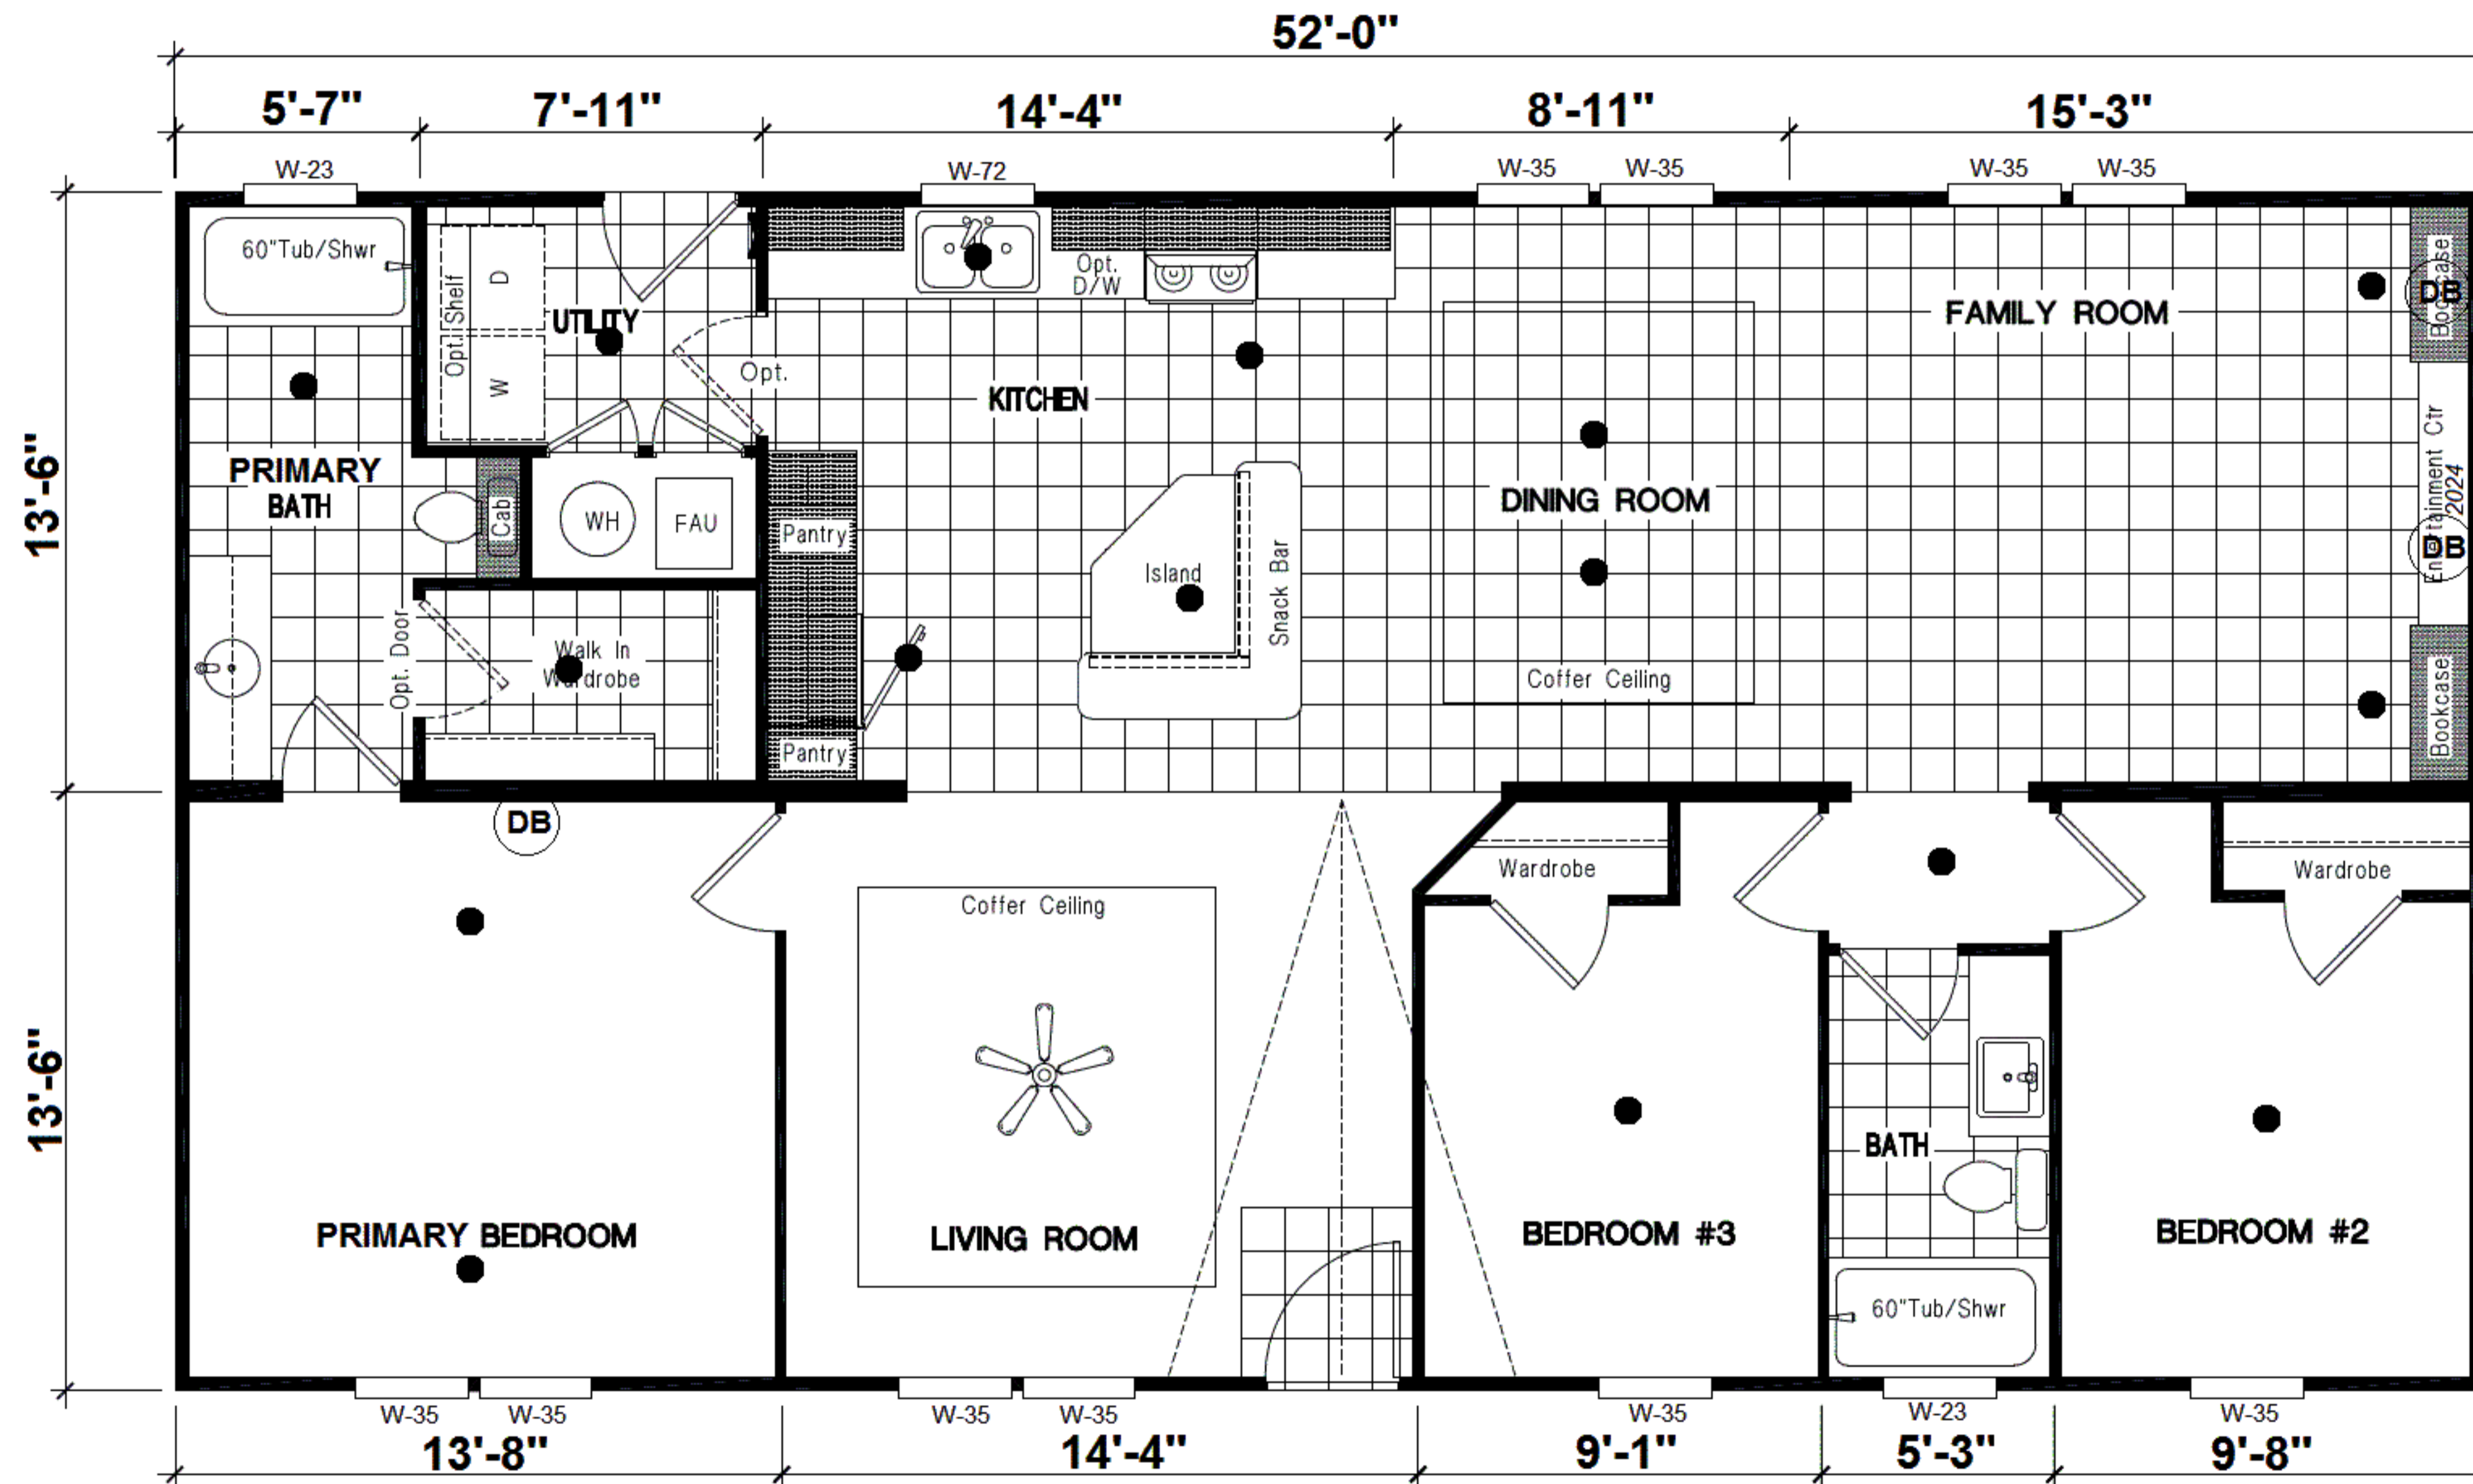

Alt. Kitchen #2

**INSPIRATION *GOLD***  
**The NOBLE 27x52 ING 521F**  
 THREE BEDROOM, TWO BATH - 1,404 SQ. FT.