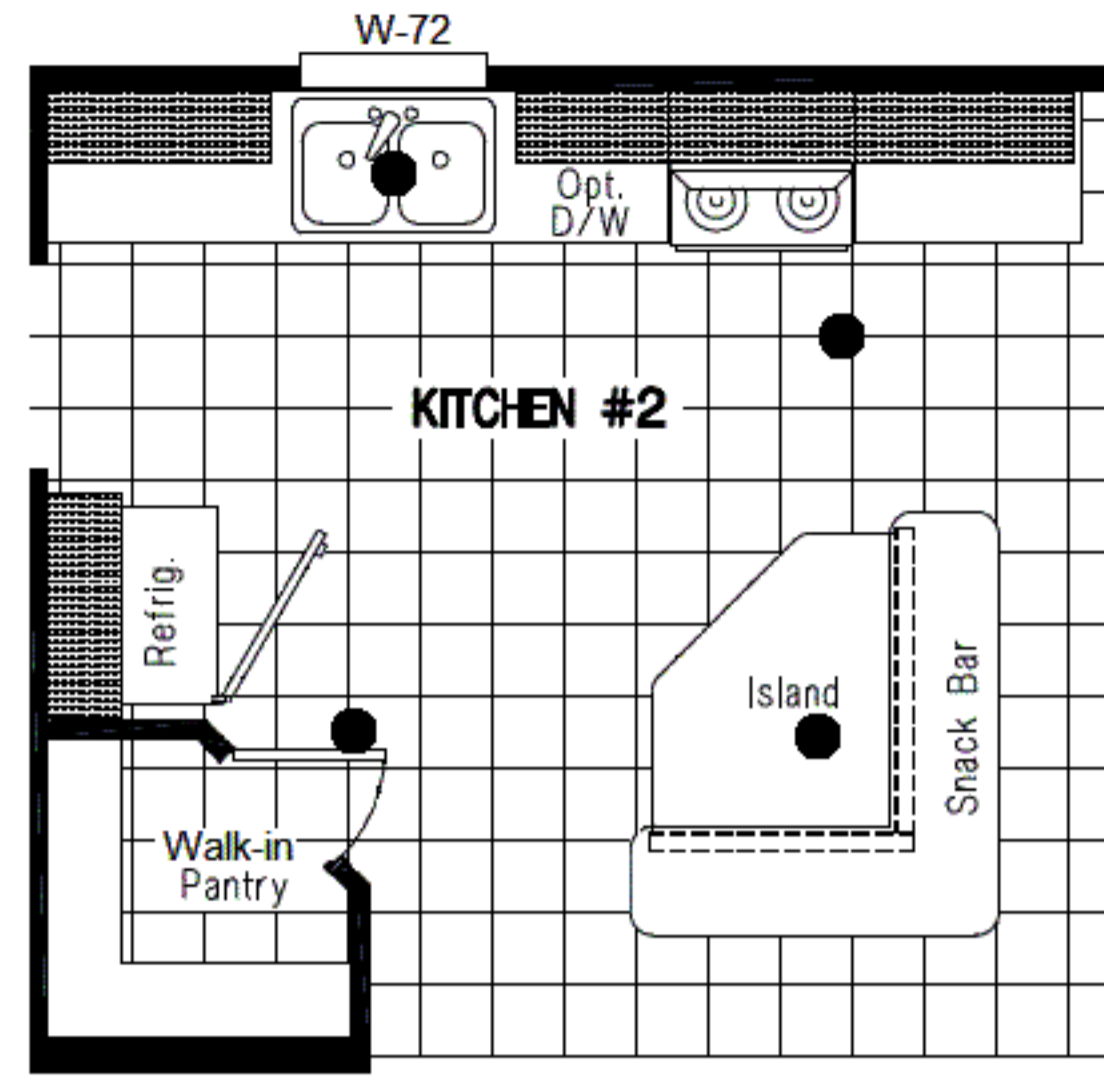

Alt. Kitchen #2

**INSPIRATION *GOLD***  
**The NOBLE 27x52 ING 521F**  
 THREE BEDROOM, TWO BATH - 1,404 SQ. FT.