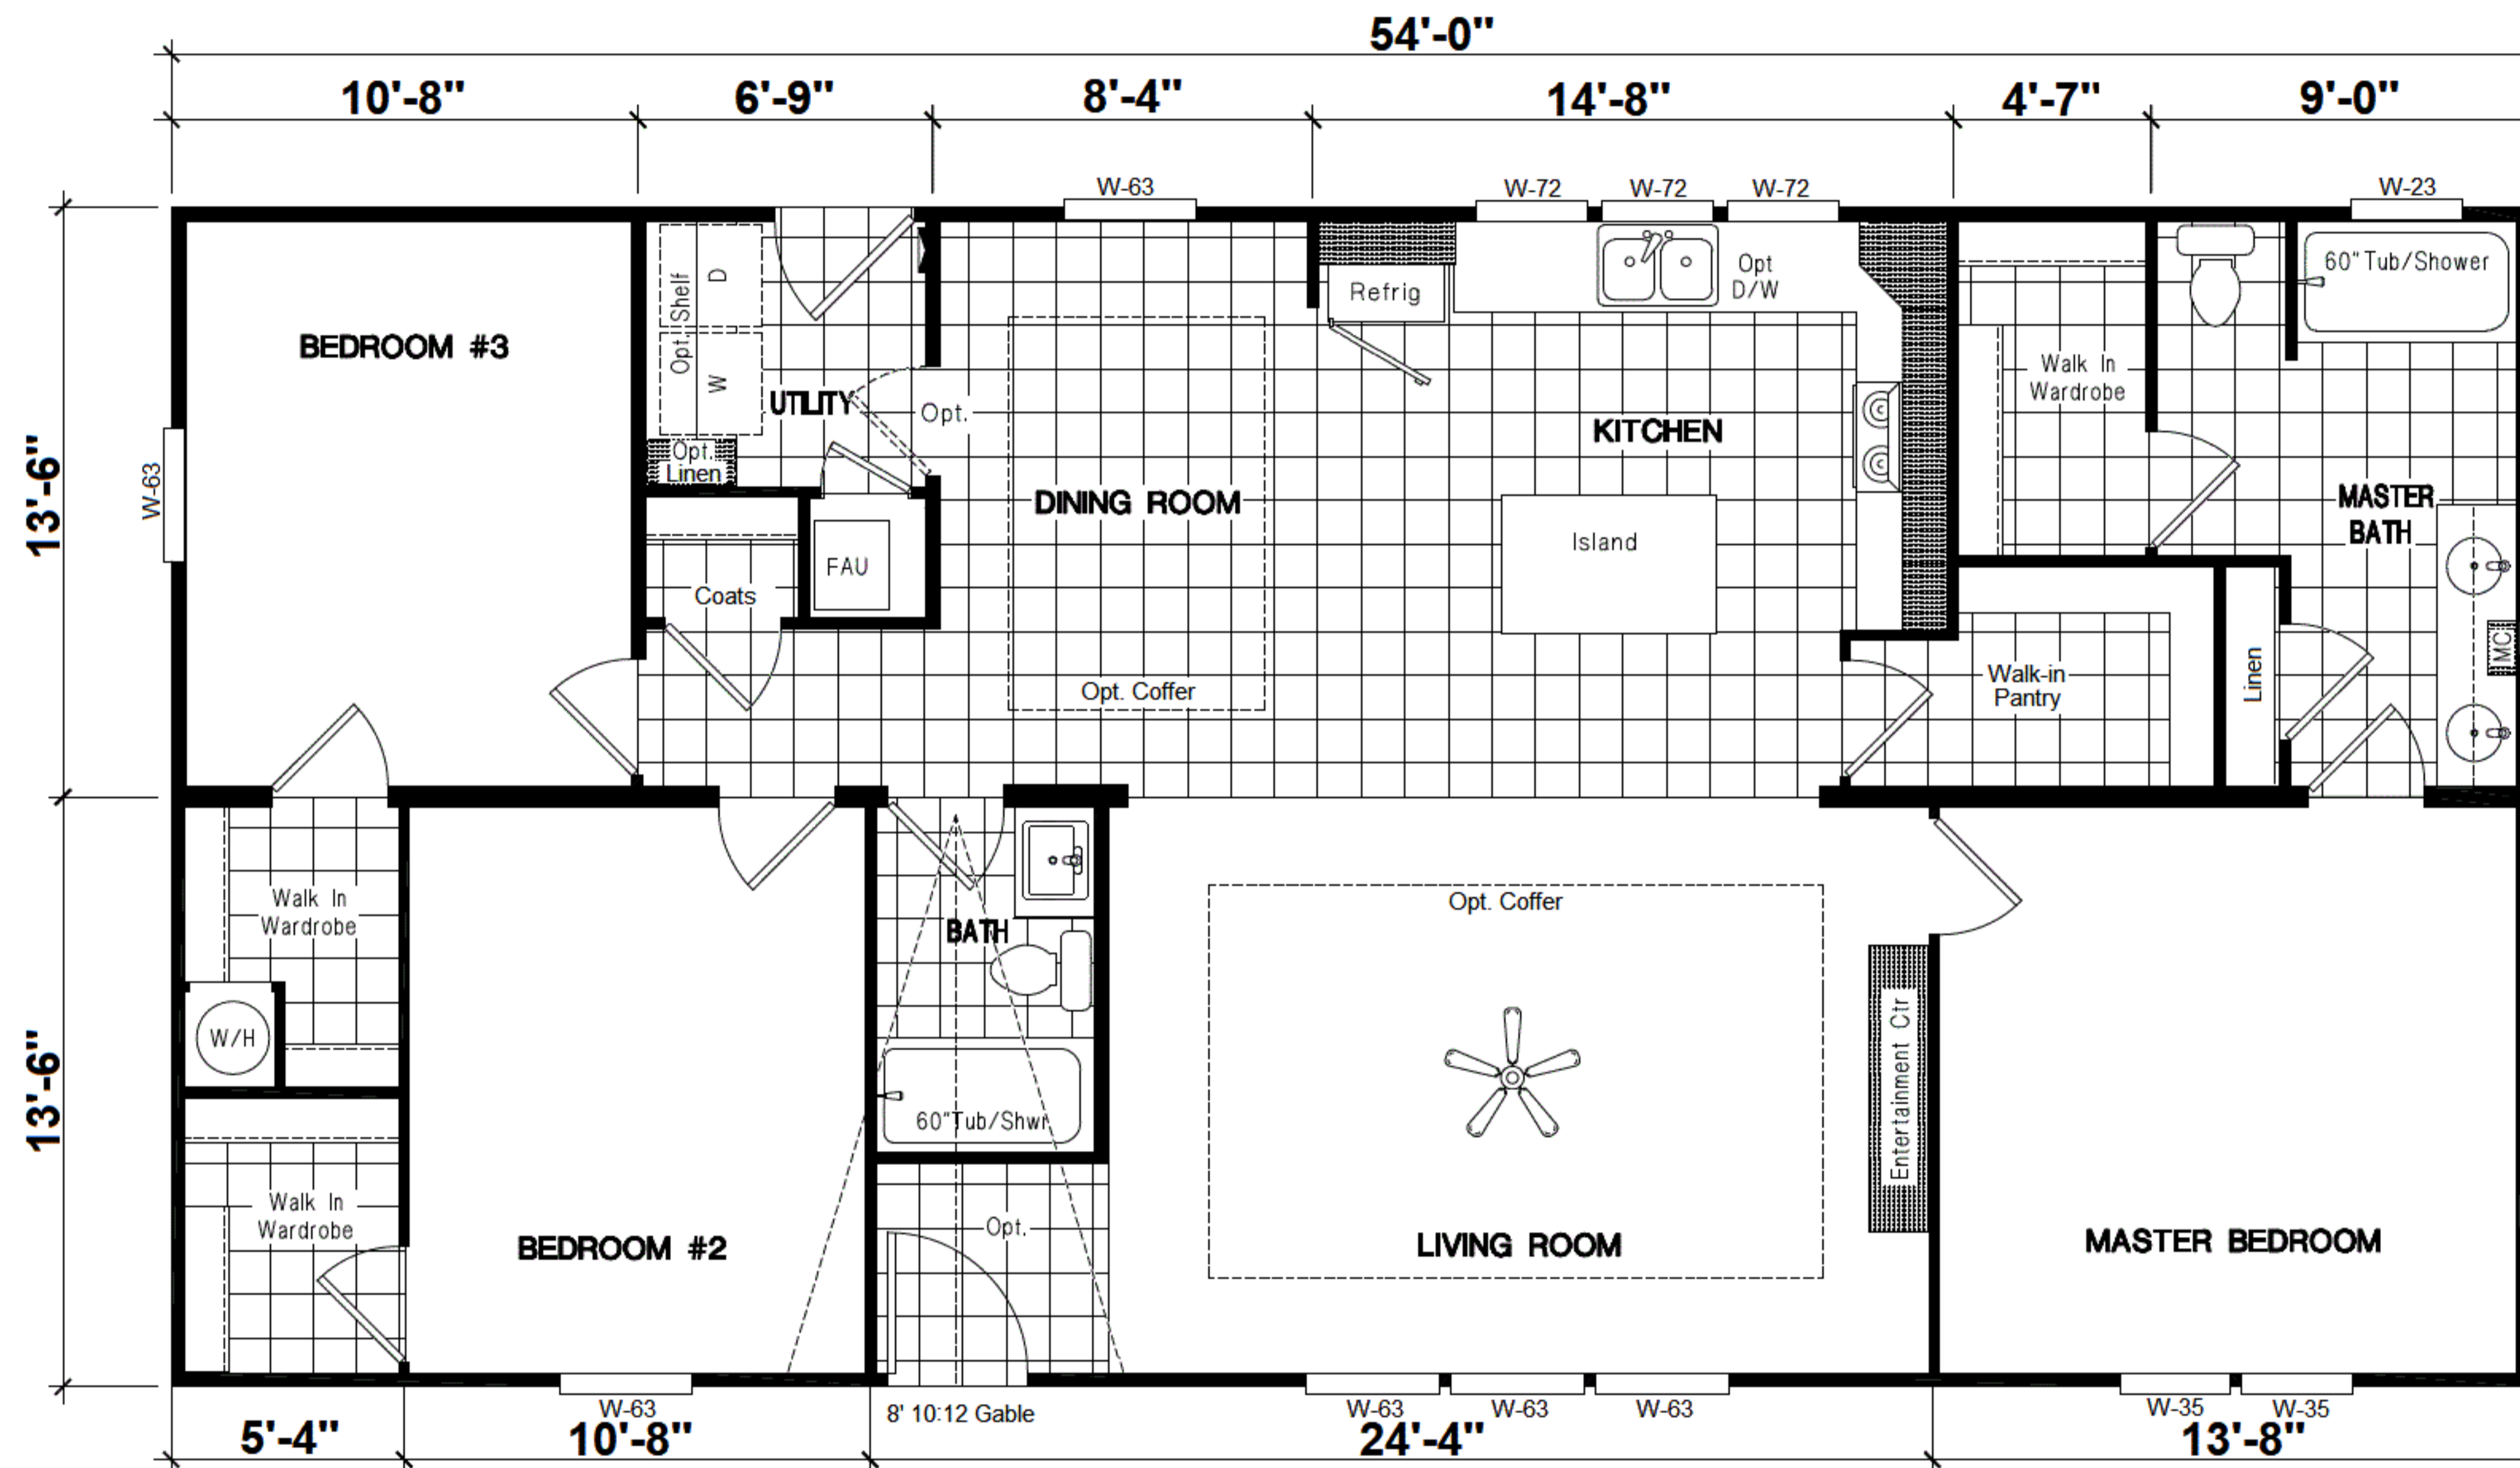

27 WIDE

Opt. Glamour Bath

INSPIRATION *GOLD*
The HAWTHORN 27x54 ING 541F
THREE BEDROOM, TWO BATH - 1,458 SQ. FT.