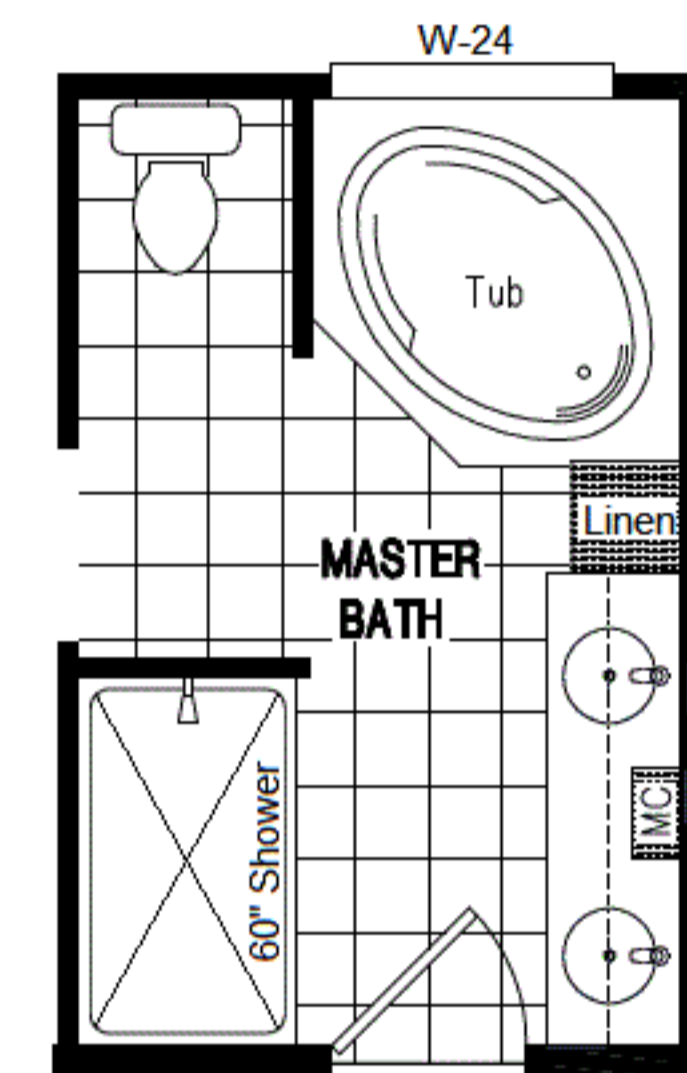

27 WIDE

Opt. Glamour Bath

INSPIRATION *GOLD*
The HAWTHORN 27x54 ING 541F
THREE BEDROOM, TWO BATH - 1,458 SQ. FT.