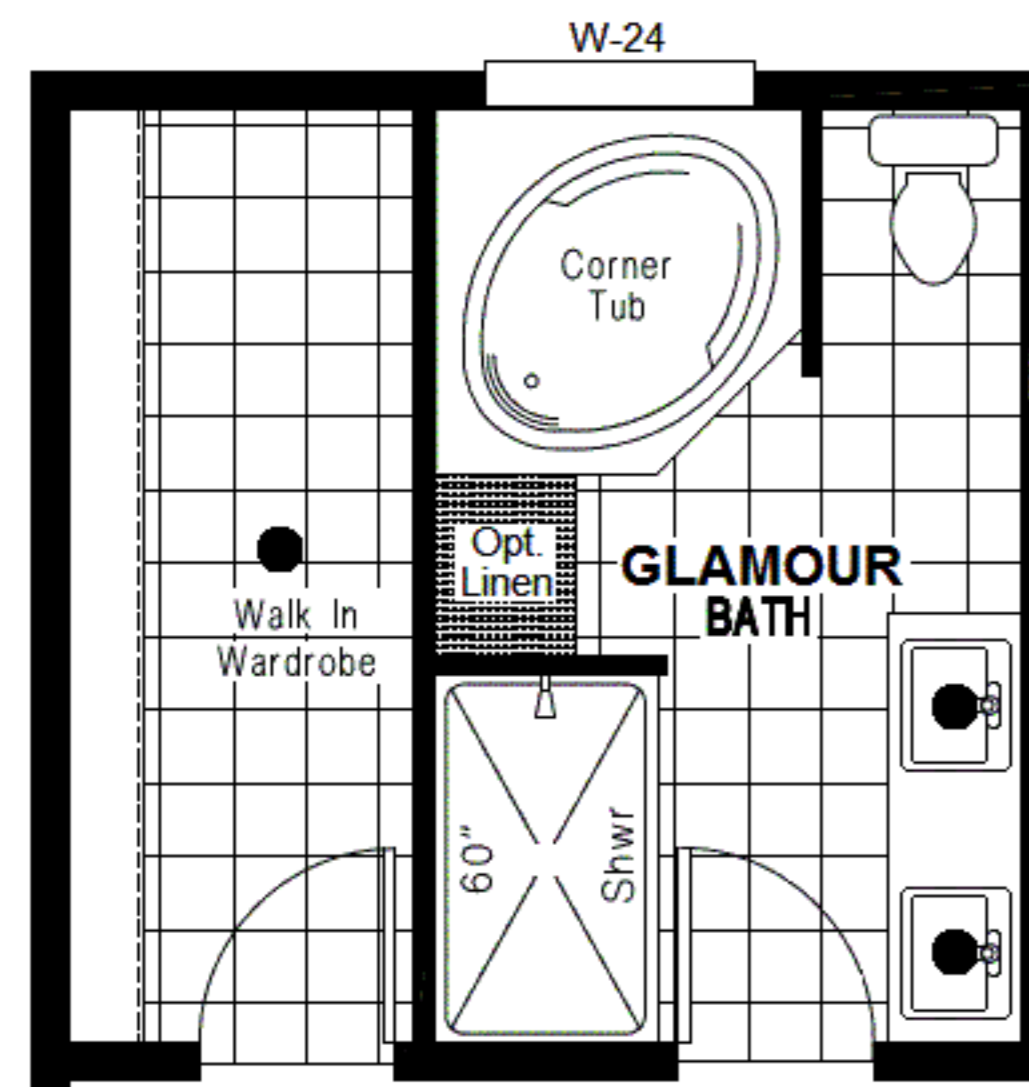

DREAM SILVER SERIES 27x56 DRM 561F
3 BEDROOM, 2 BATH - 1,512 SQ. FT.
2024

27 WIDE

Opt. Glamour Bath

Alt. Kitchen #2