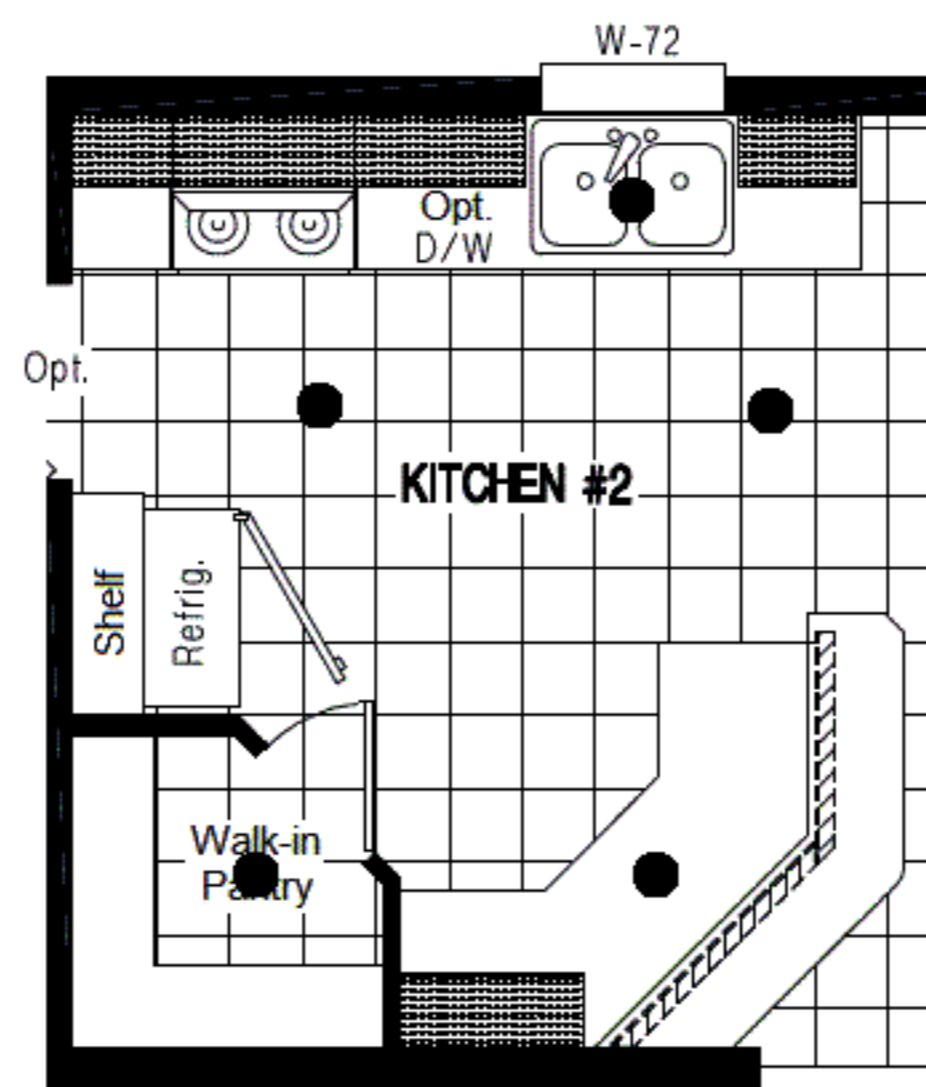

DREAM SILVER SERIES 27x56 DRM 561F
3 BEDROOM, 2 BATH - 1,512 SQ. FT.
2024

27 WIDE

Opt. Glamour Bath

Alt. Kitchen #2