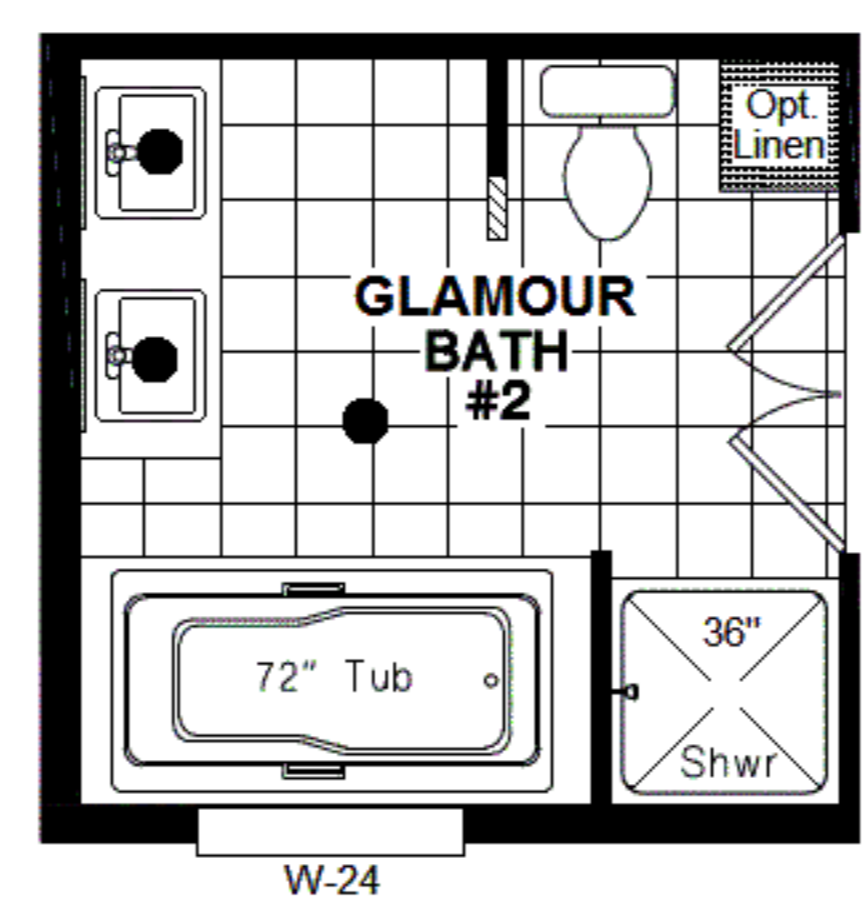

**DREAM SILVER SERIES 27x56 DRM 564F**  
**3 BEDROOM, 2 BATH - 1,512 SQ. FT.**  
**2024**

**27 WIDE**

**Opt. Glamour Bath**

**Opt. Glamour Bath #2**