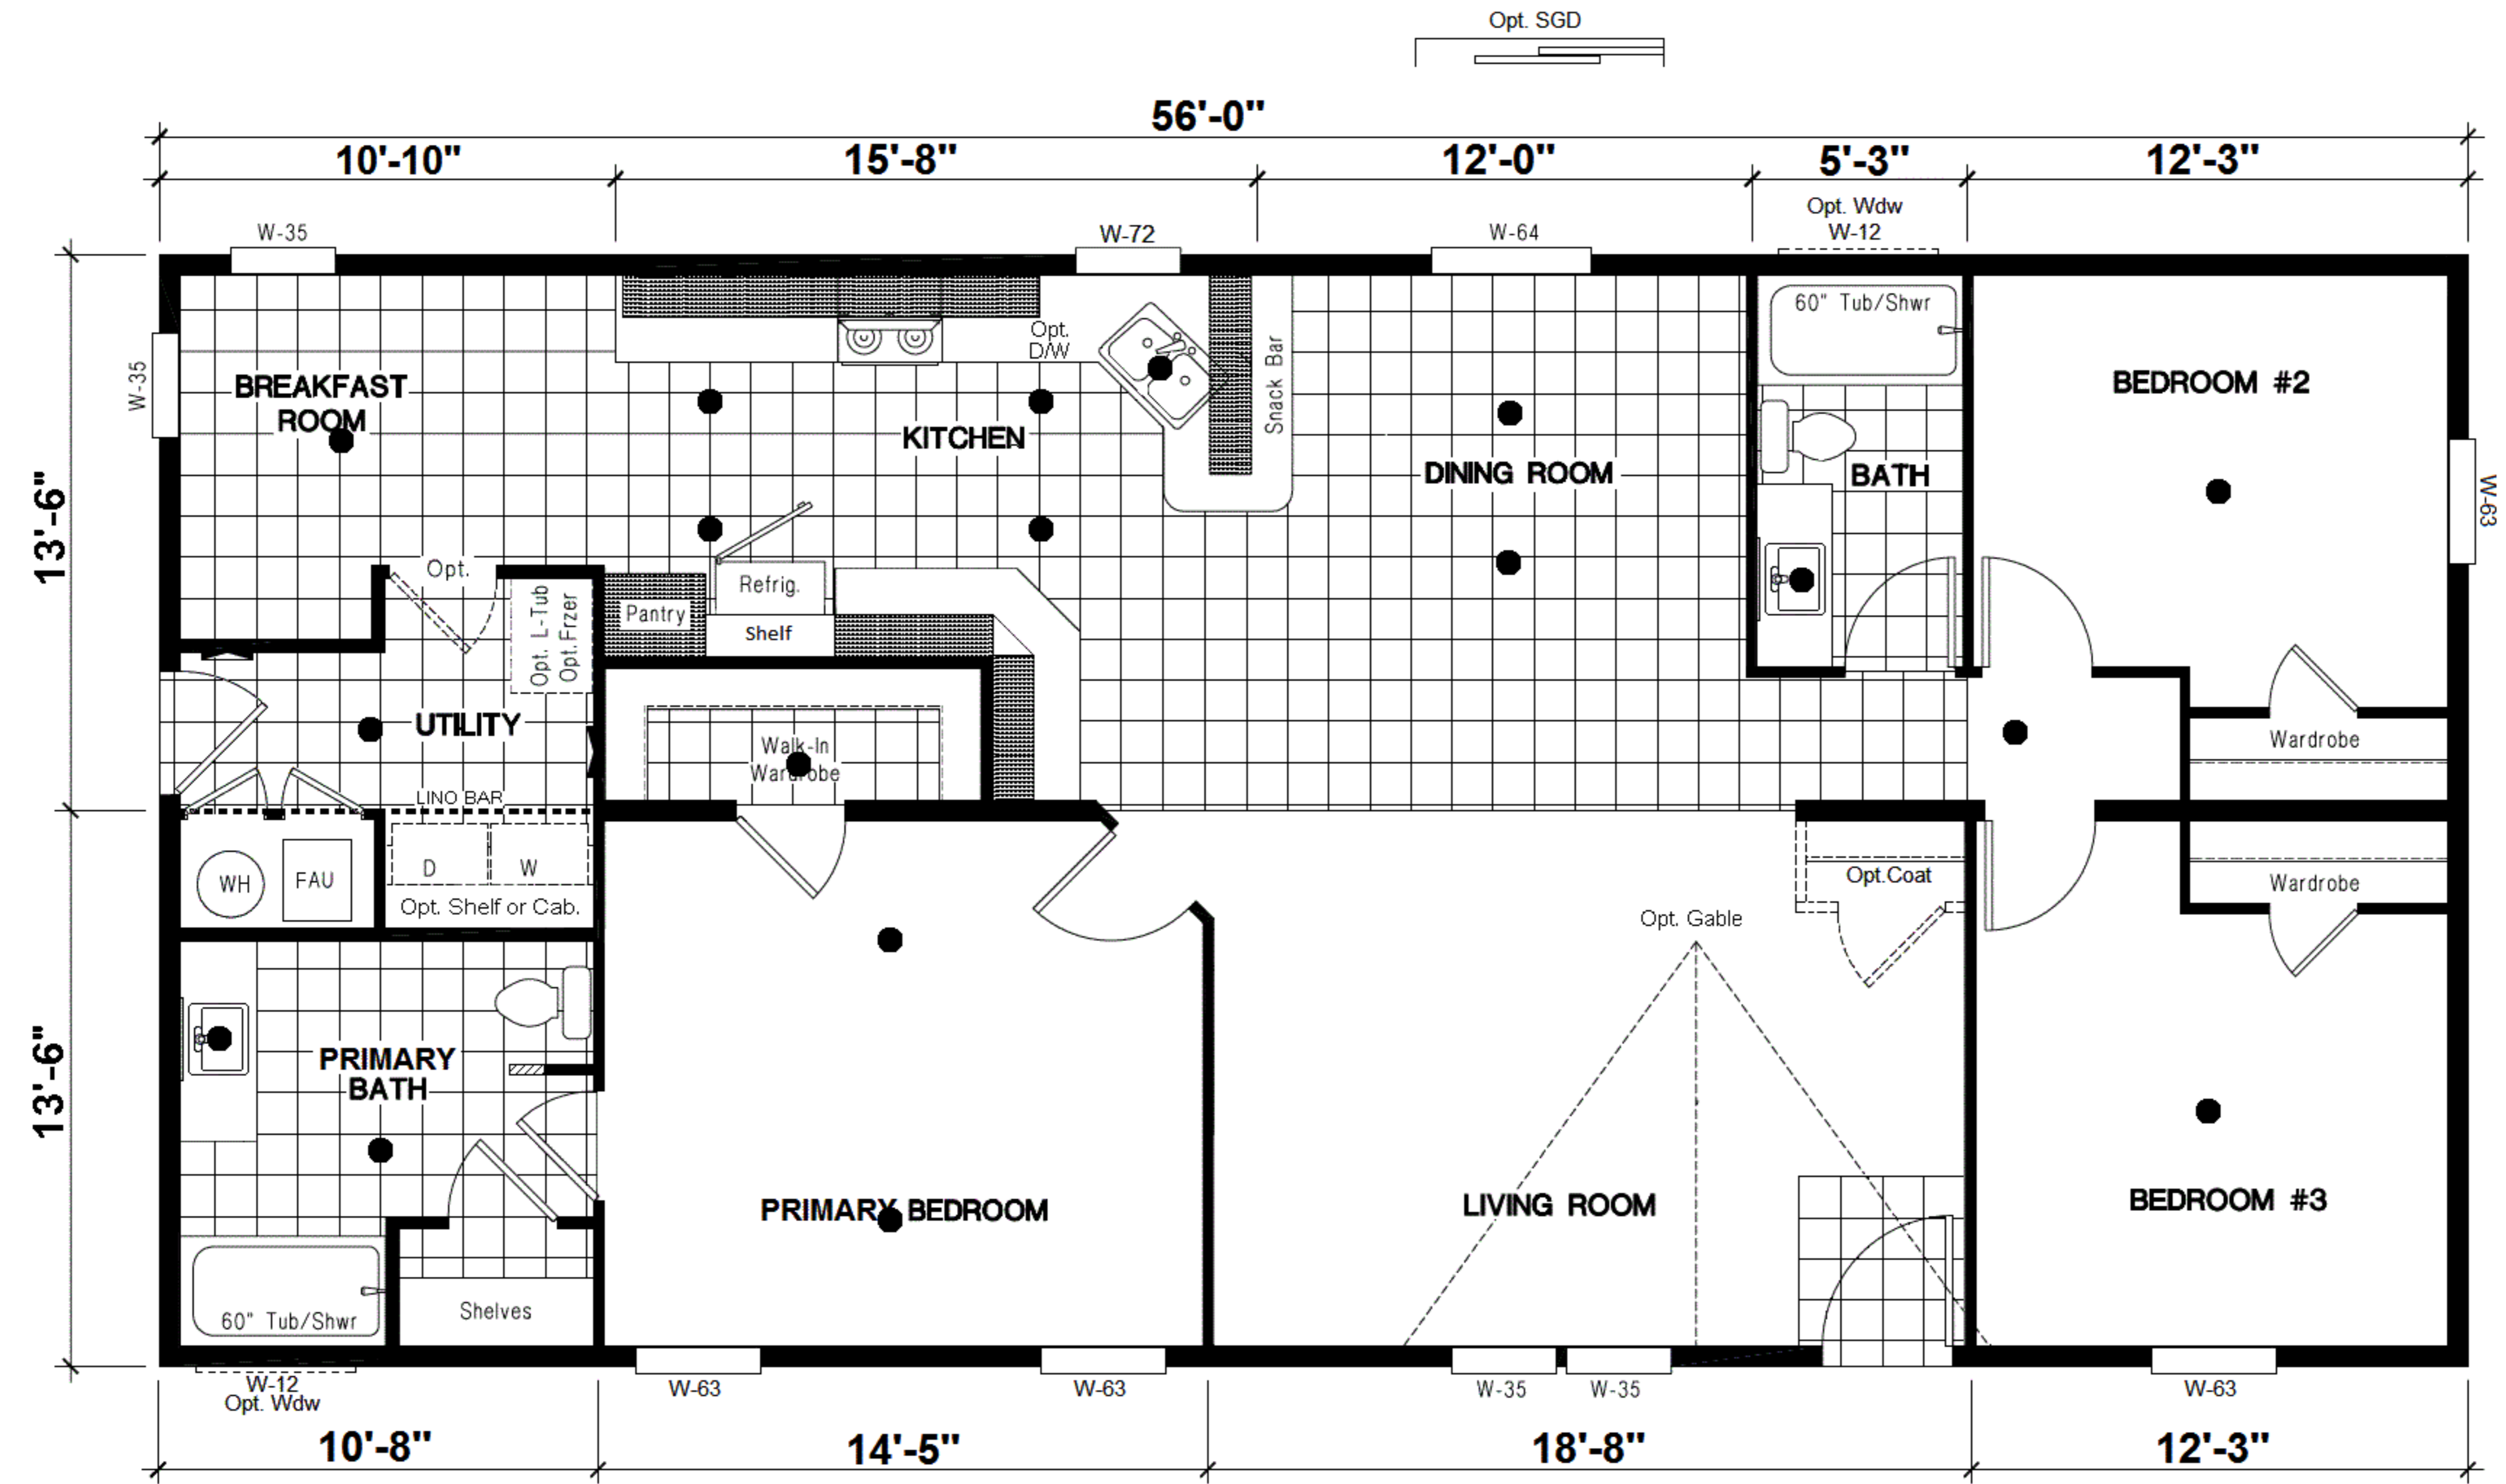

**DREAM SILVER SERIES 27x56 DRM 564F**  
**3 BEDROOM, 2 BATH - 1,512 SQ. FT.**  
**2024**

**27 WIDE**

**Opt. Glamour Bath**

**Opt. Glamour Bath #2**