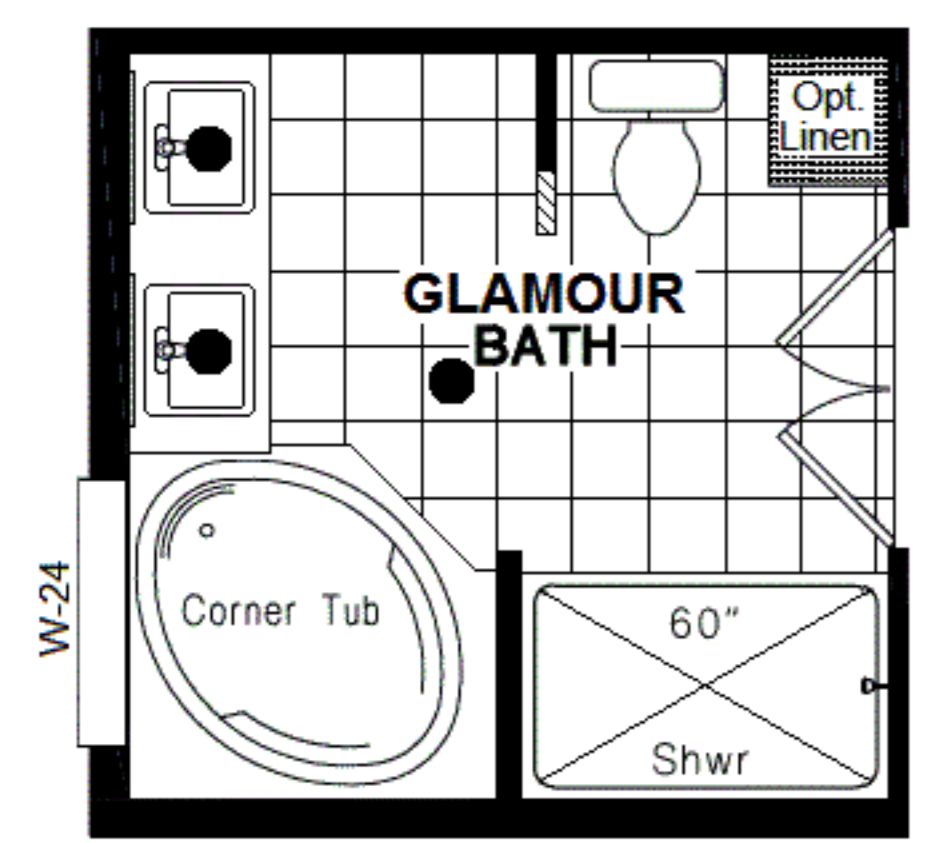

**DREAM SILVER SERIES 27x56 DRM 564F**  
**3 BEDROOM, 2 BATH - 1,512 SQ. FT.**  
**2024**

**27 WIDE**

**Opt. Glamour Bath**

**Opt. Glamour Bath #2**