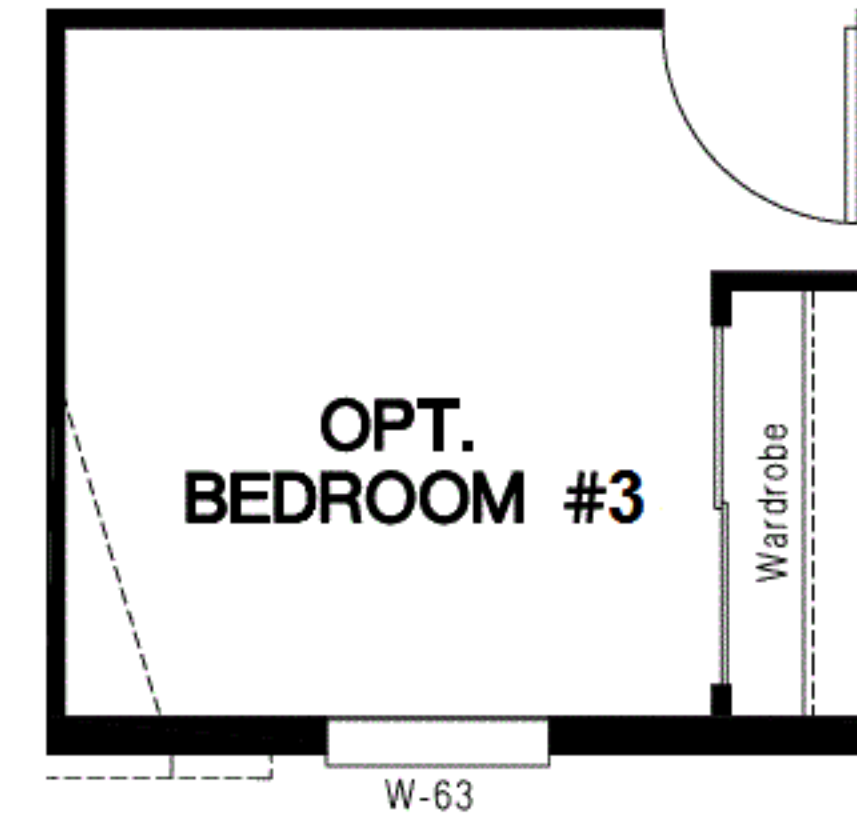

27 WIDE

Alt. Kitchen #2

Alt. Kitchen/Dining #3

Opt. Bedroom #3

Opt. Glamour Bath

Opt. Toilet Area

OPT. PROW PORCH

Note.....Prow Front Requires 7'-6" Vault

INSPIRATION *GOLD*
The SHASTA 27x56 ING 564F
THREE BEDROOM, TWO BATH - 1,512 SQ. FT.