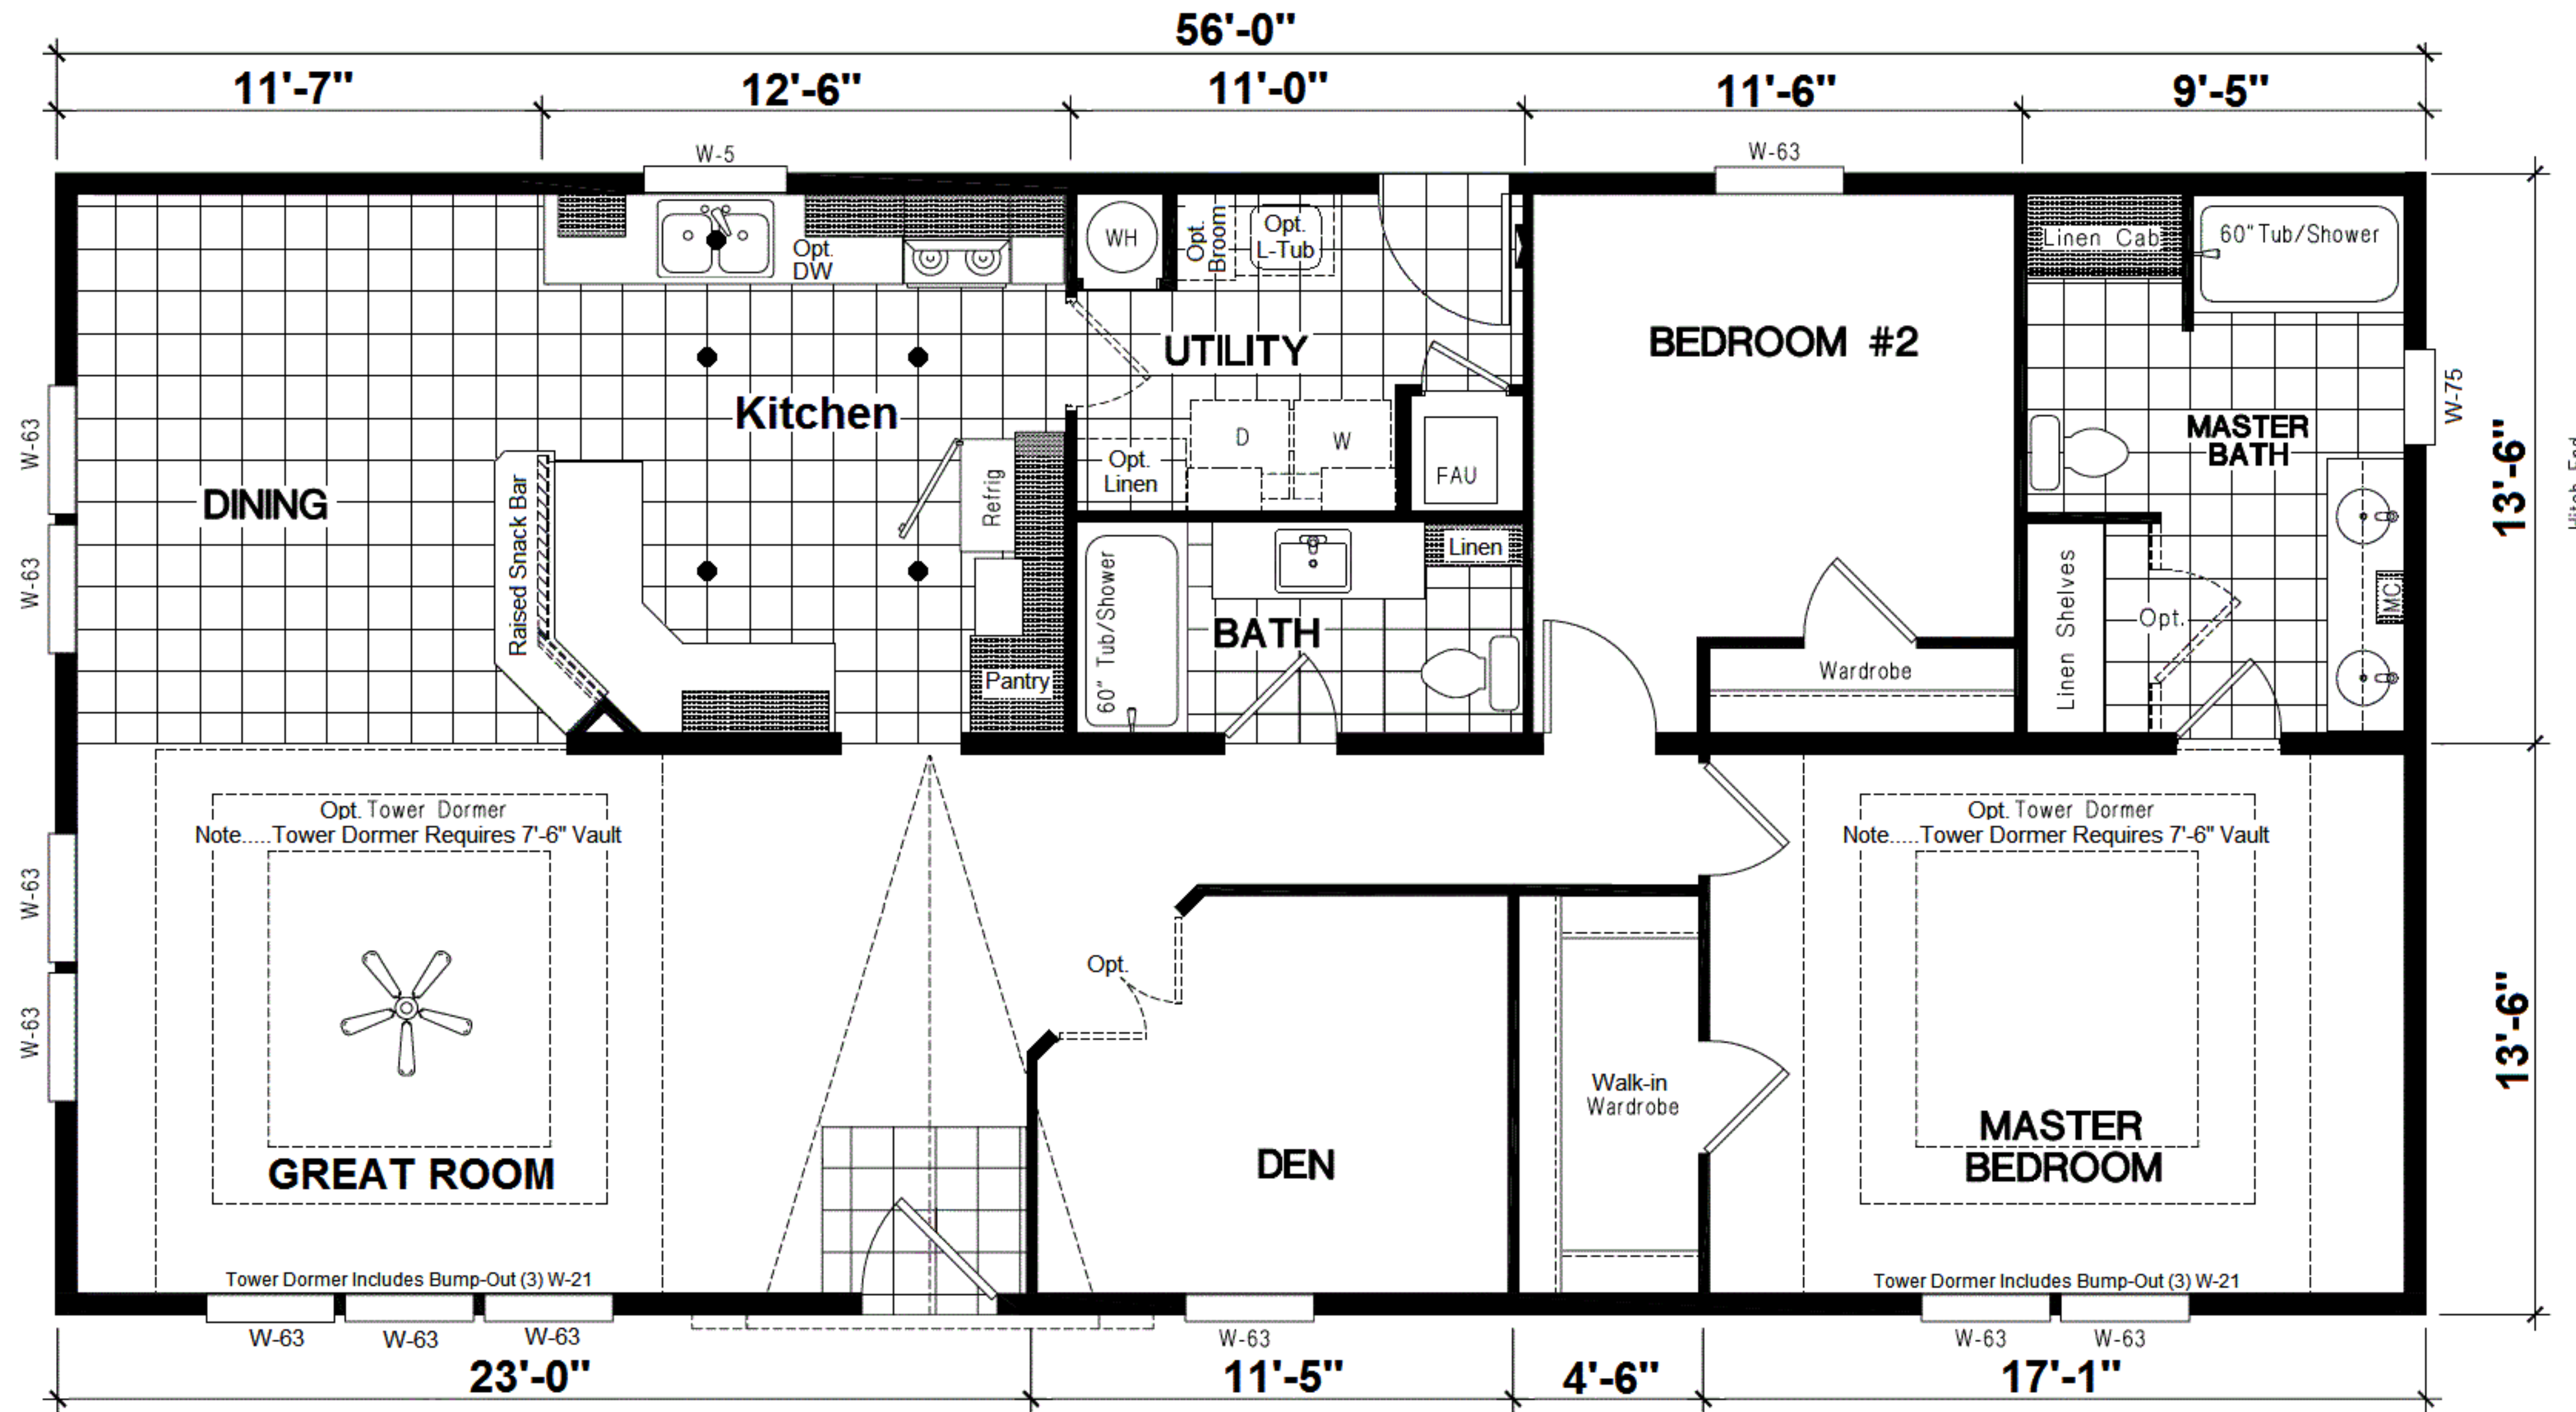

27 WIDE

Alt. Kitchen #2

Alt. Kitchen/Dining #3

Opt. Bedroom #3

Opt. Glamour Bath

Opt. Toilet Area

OPT. PROW PORCH

Note.....Prow Front Requires 7'-6" Vault

INSPIRATION *GOLD*
The SHASTA 27x56 ING 564F
THREE BEDROOM, TWO BATH - 1,512 SQ. FT.