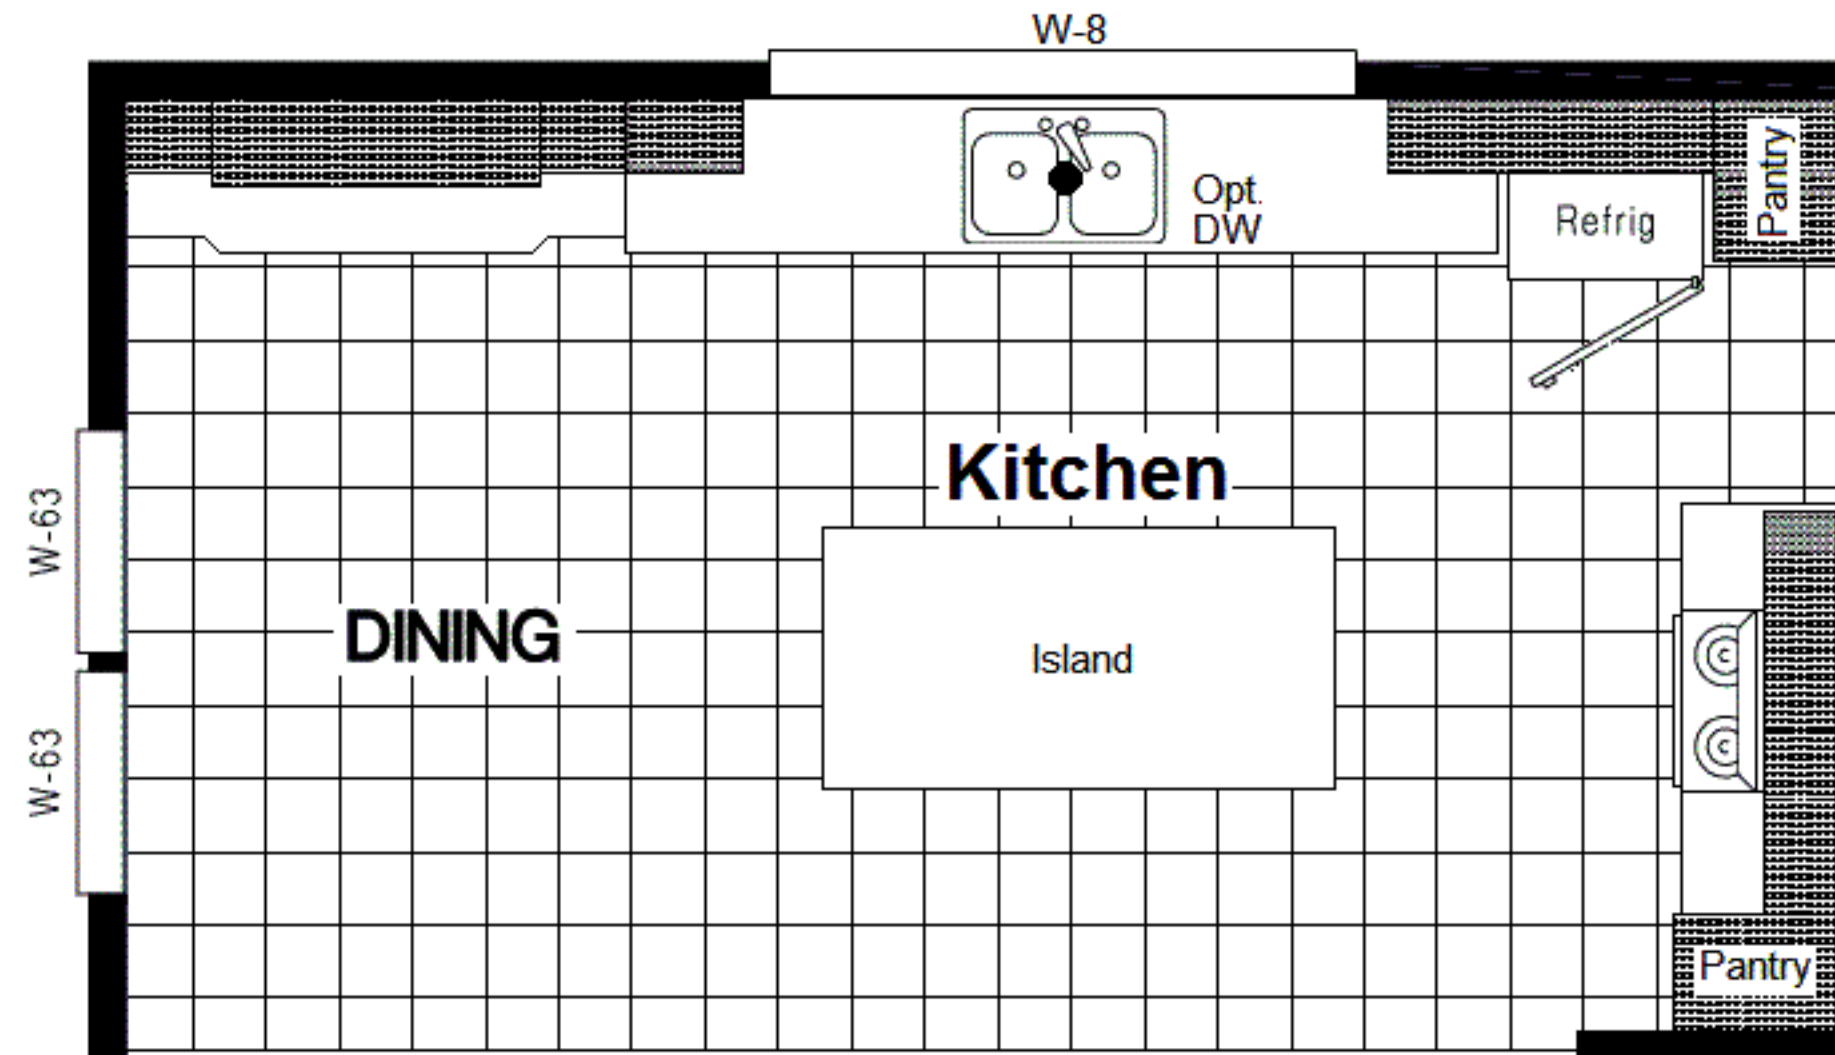

27 WIDE

Alt. Kitchen #2

Alt. Kitchen/Dining #3

Opt. Bedroom #3

Opt. Glamour Bath

Opt. Toilet Area

OPT. PROW PORCH

Note.....Prow Front Requires 7'-6" Vault

INSPIRATION *GOLD*
The SHASTA 27x56 ING 564F
THREE BEDROOM, TWO BATH - 1,512 SQ. FT.