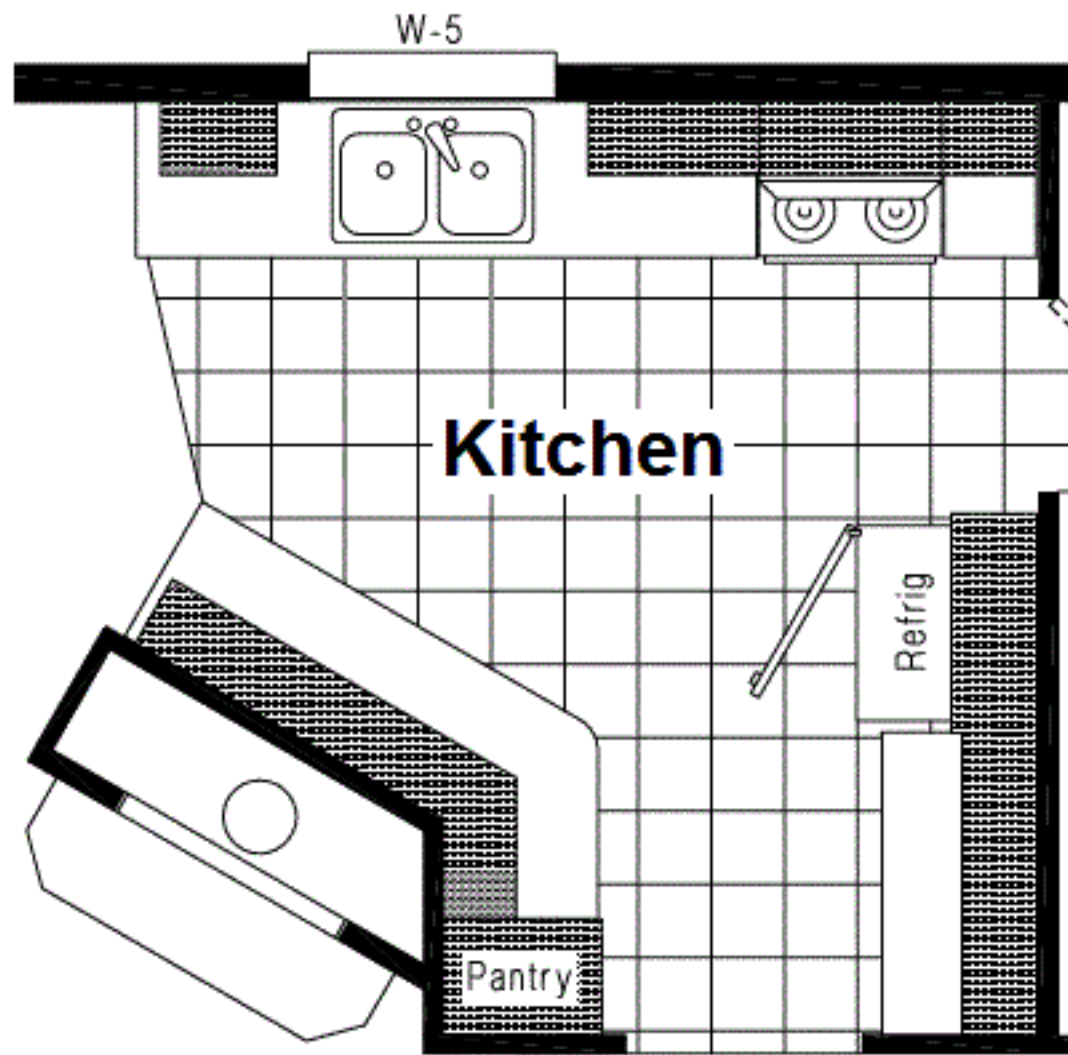

27 WIDE

Alt. Kitchen #2

Alt. Kitchen/Dining #3

Opt. Bedroom #3

Opt. Glamour Bath

Opt. Toilet Area

OPT. PROW PORCH

Note.....Prow Front Requires 7'-6" Vault

INSPIRATION *GOLD*
The SHASTA 27x56 ING 564F
THREE BEDROOM, TWO BATH - 1,512 SQ. FT.