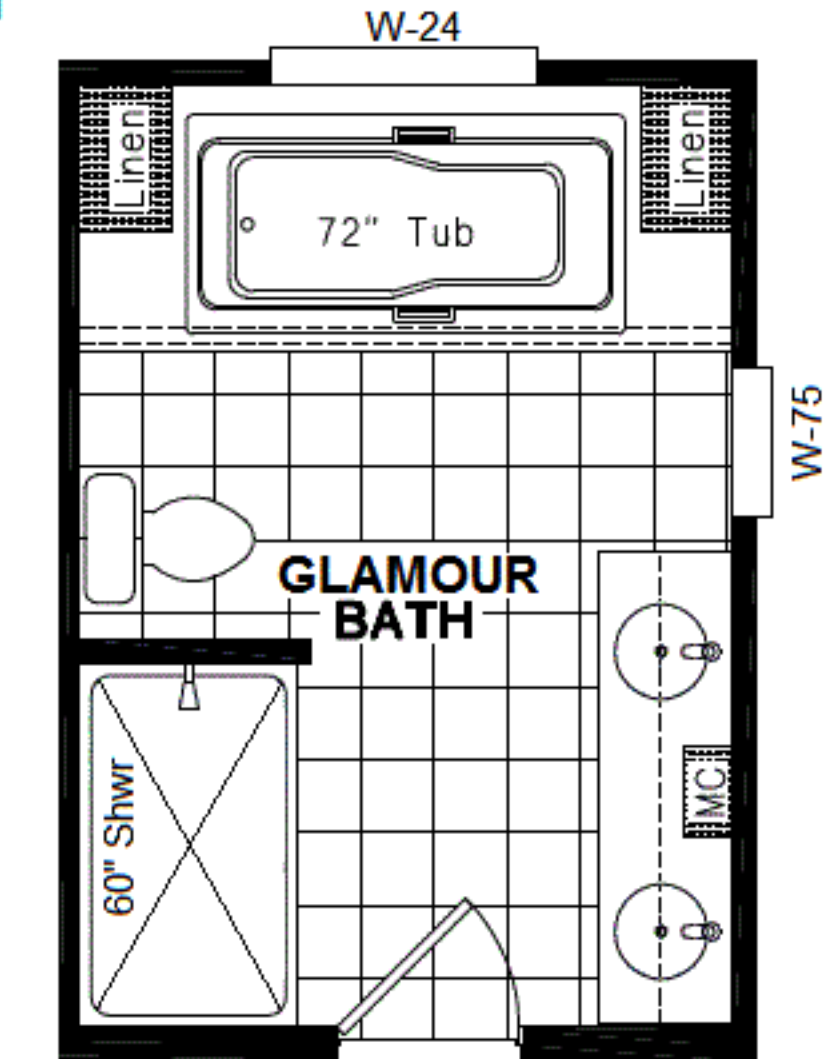

27 WIDE

Alt. Kitchen #2

Alt. Kitchen/Dining #3

Opt. Bedroom #3

Opt. Glamour Bath

Opt. Toilet Area

OPT. PROW PORCH

Note.....Prow Front Requires 7'-6" Vault

INSPIRATION *GOLD*
The SHASTA 27x56 ING 564F
THREE BEDROOM, TWO BATH - 1,512 SQ. FT.