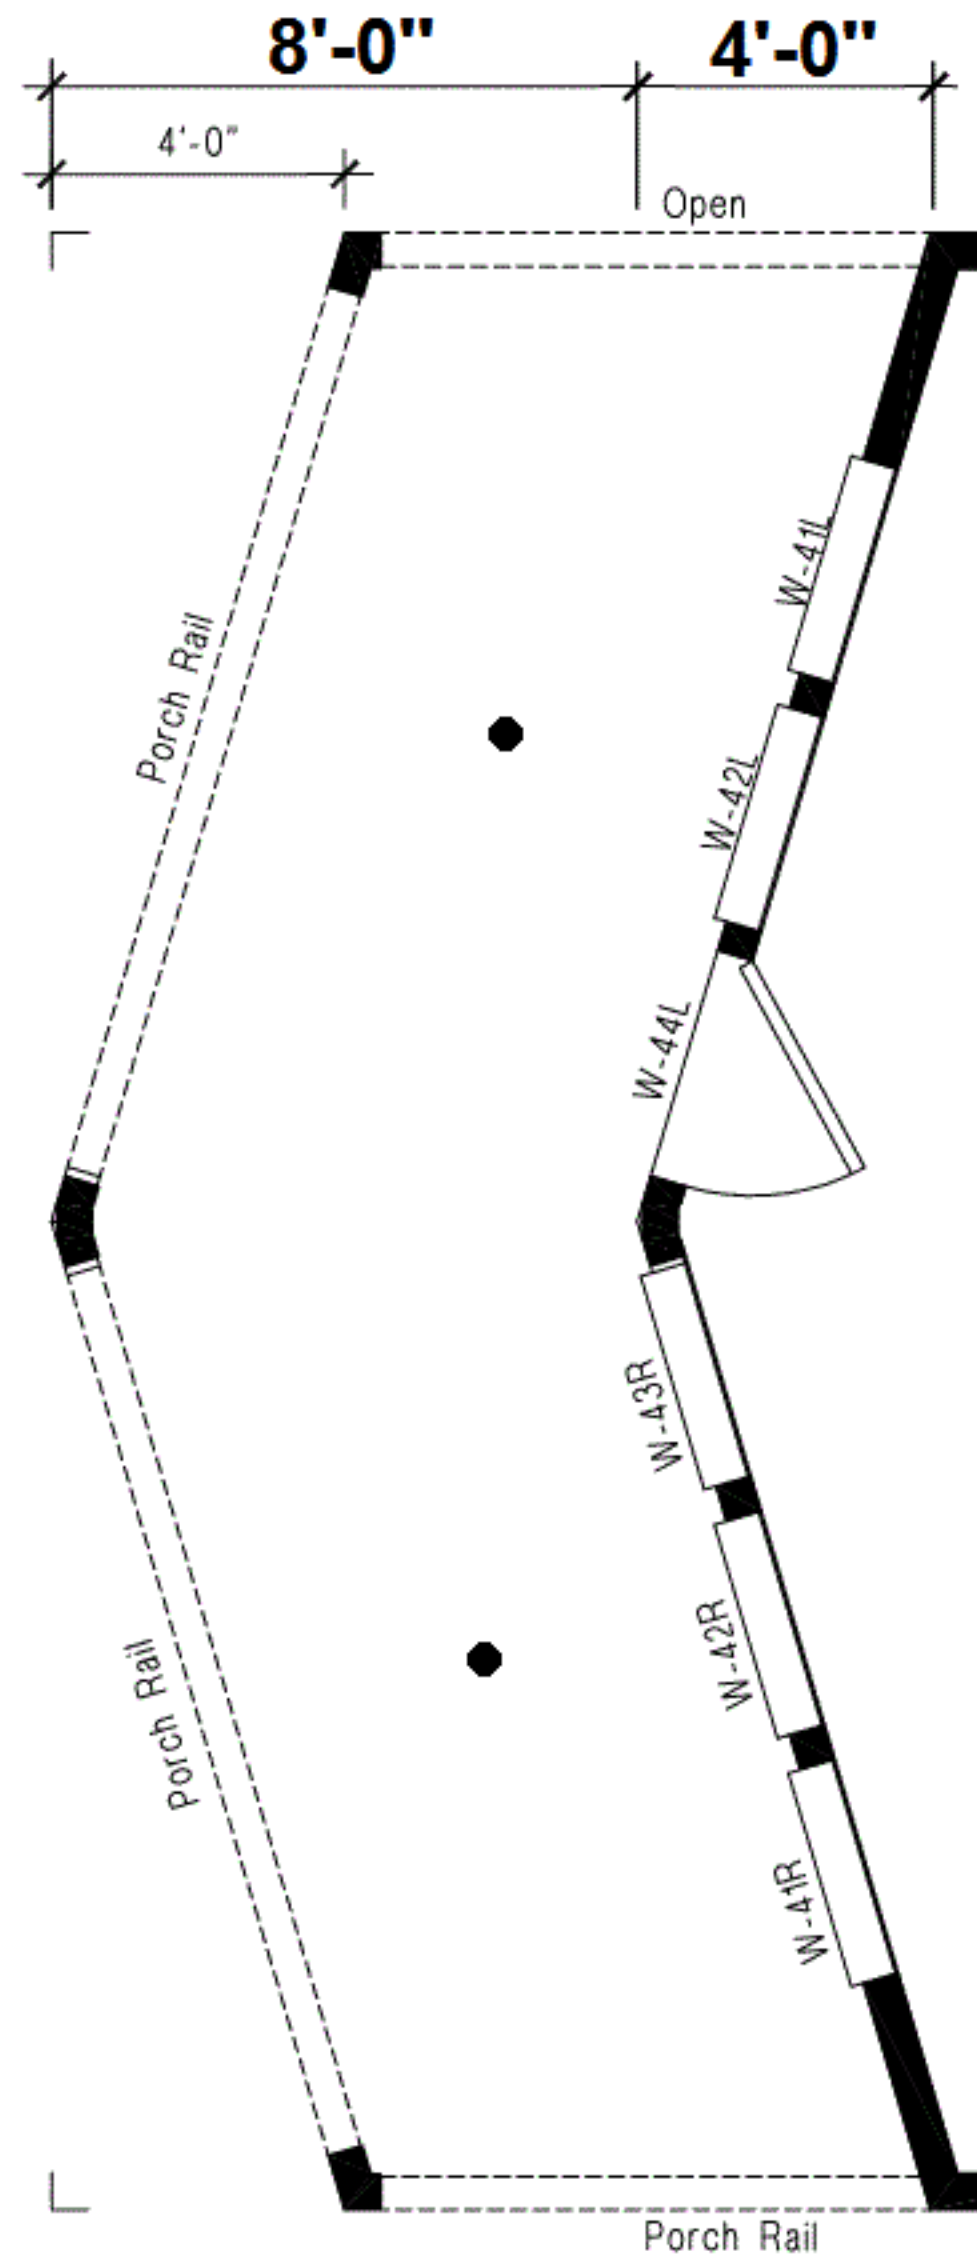

27 WIDE

Alt. Kitchen #2

Alt. Kitchen/Dining #3

Opt. Bedroom #3

Opt. Glamour Bath

Opt. Toilet Area

OPT. PROW PORCH

Note.....Prow Front Requires 7'-6" Vault

INSPIRATION *GOLD*
The SHASTA 27x56 ING 564F
THREE BEDROOM, TWO BATH - 1,512 SQ. FT.