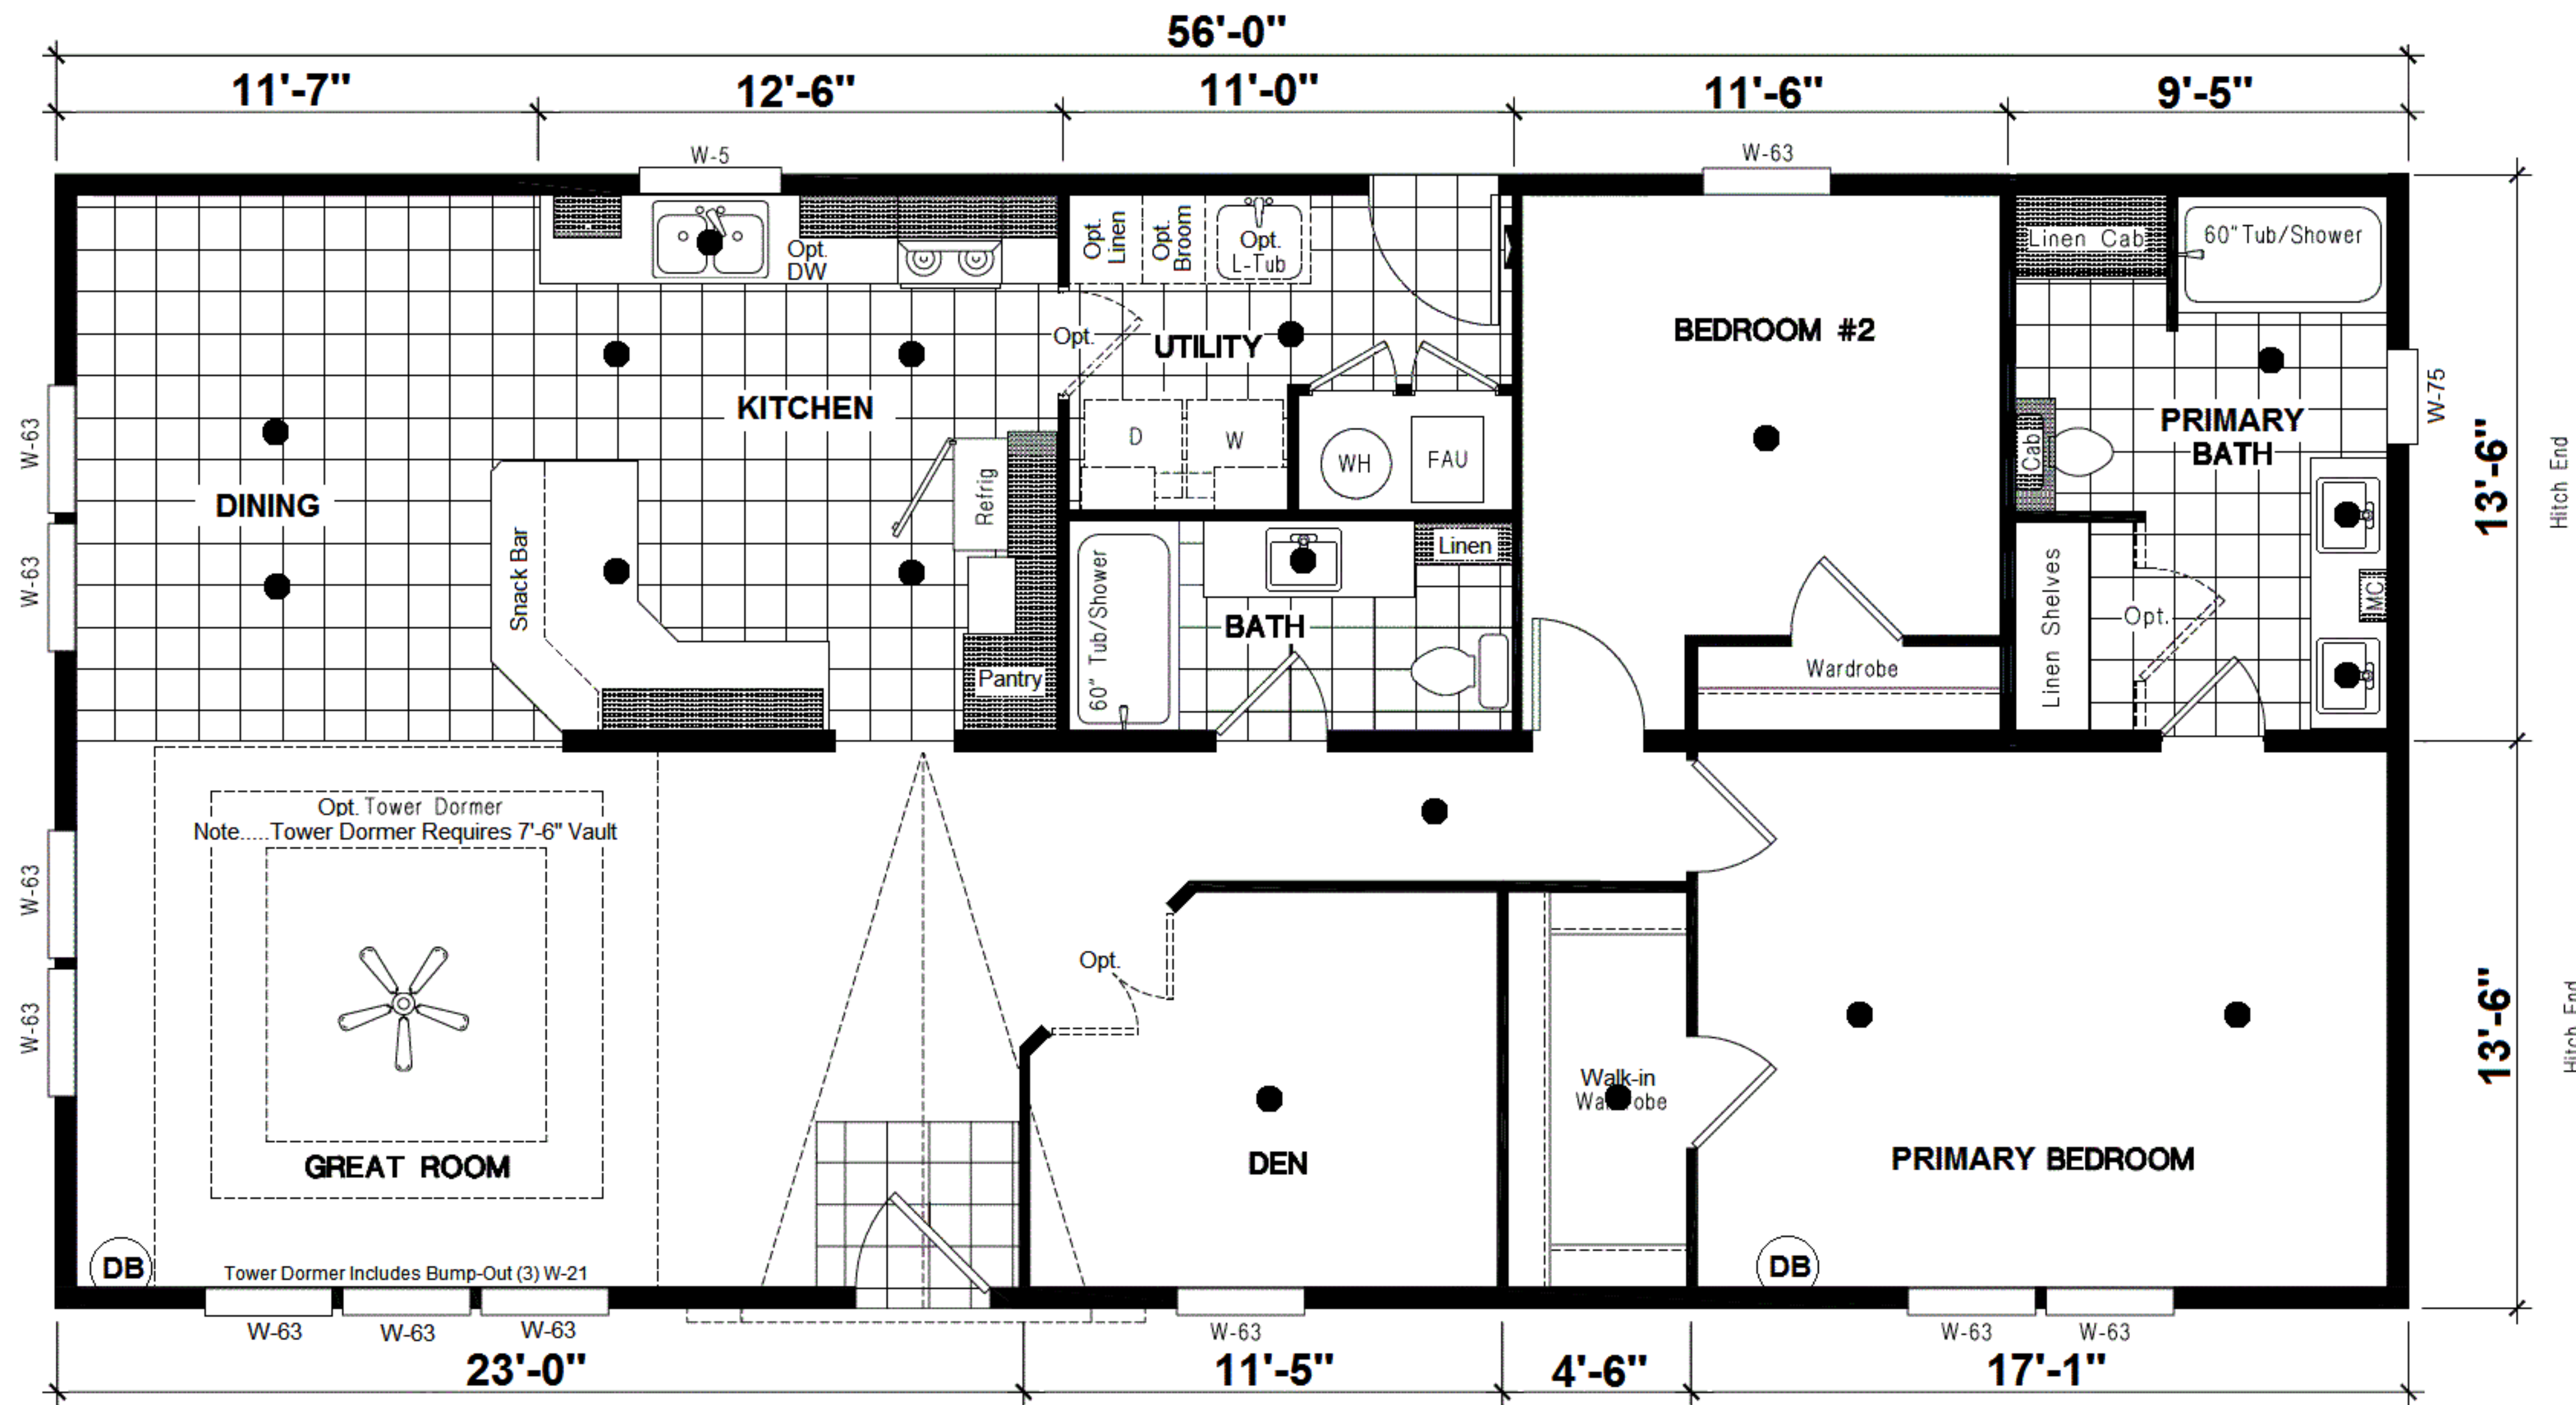

Alt. Kitchen/Dining #3

Opt. Bedroom #3

Opt. Toilet Area

Opt. Glamour Bath

OPT. PROW PORCH

Note.....Prow Front Requires 7'-6" Vault

INSPIRATION *GOLD*
The SHASTA 27x56 ING 564F
THREE BEDROOM, TWO BATH - 1,512 SQ. FT.