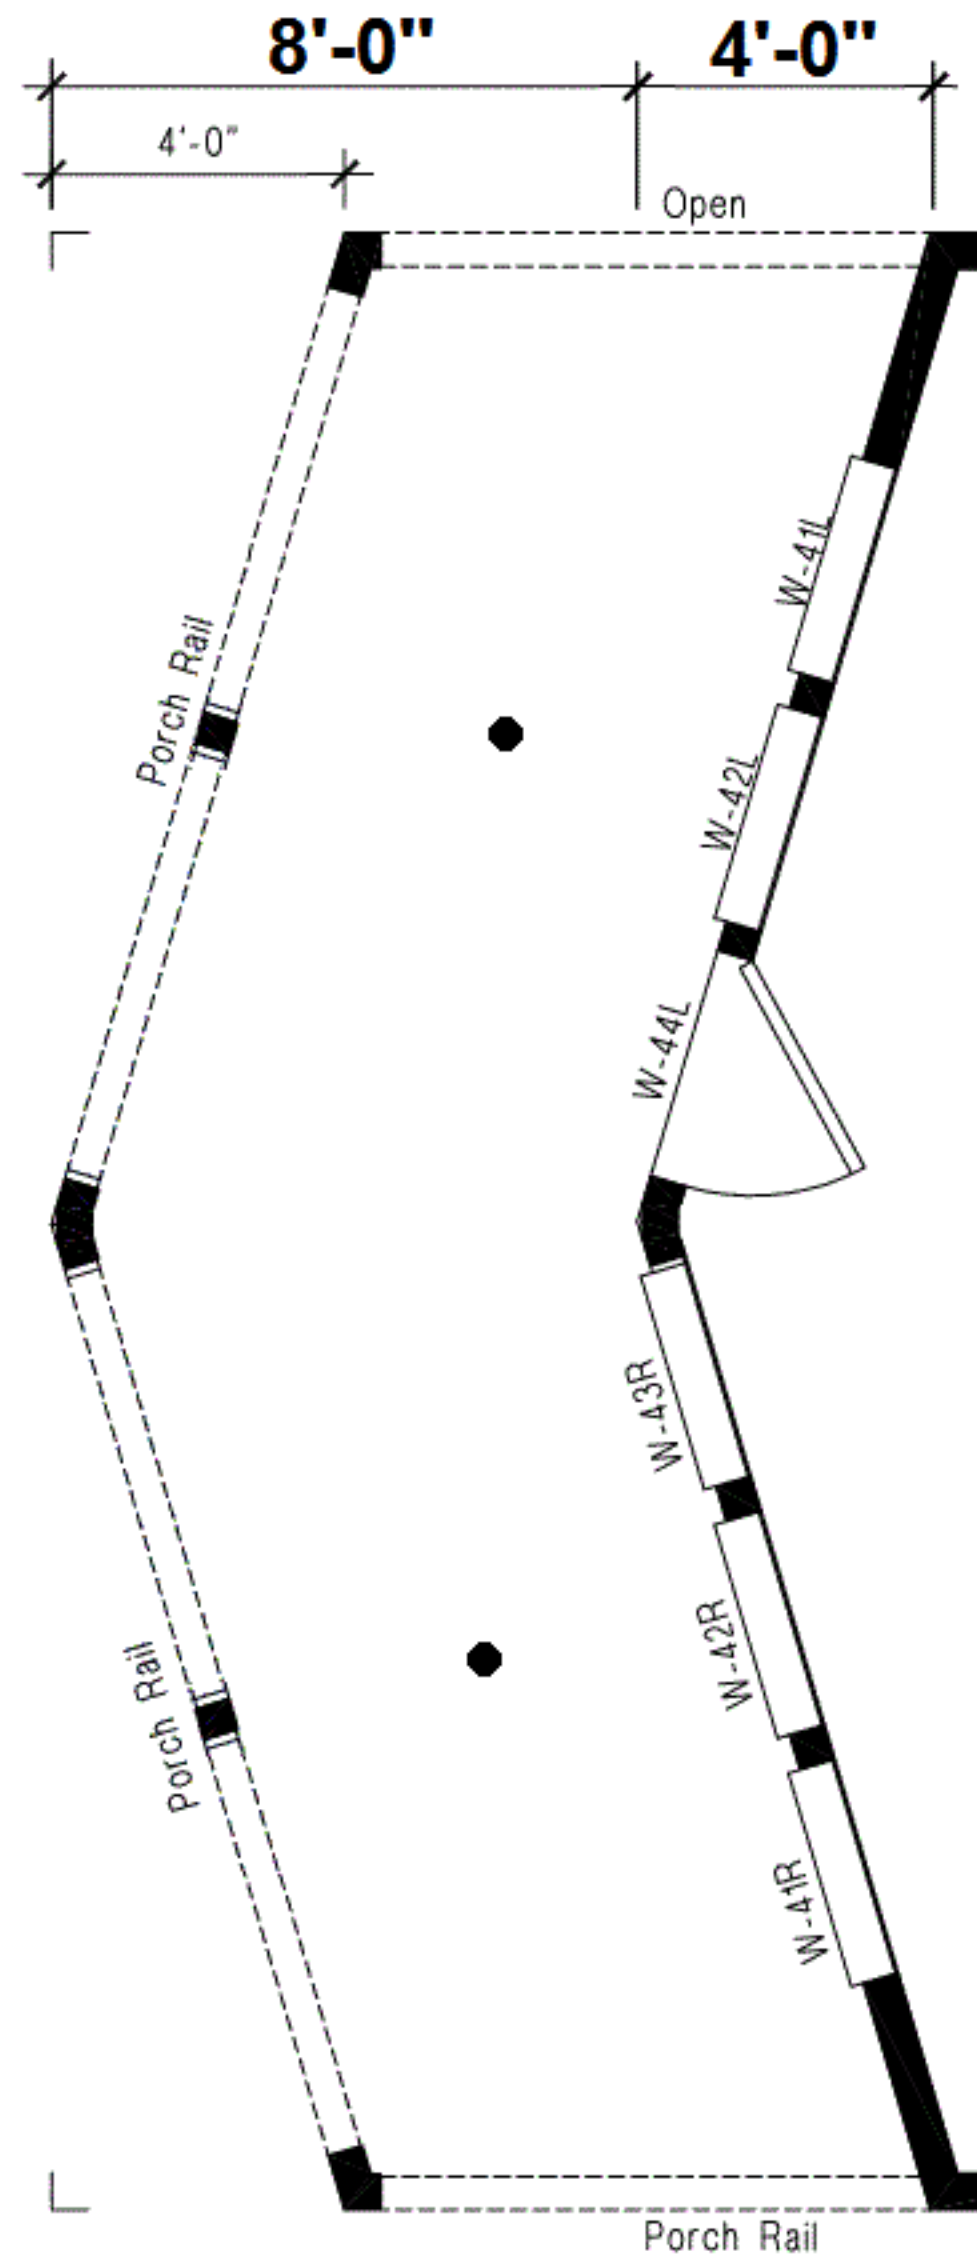

Alt. Kitchen/Dining #3

Opt. Bedroom #3

Opt. Toilet Area

Opt. Glamour Bath

OPT. PROW PORCH

Note.....Prow Front Requires 7'-6" Vault

INSPIRATION *GOLD*
The SHASTA 27x56 ING 564F
THREE BEDROOM, TWO BATH - 1,512 SQ. FT.