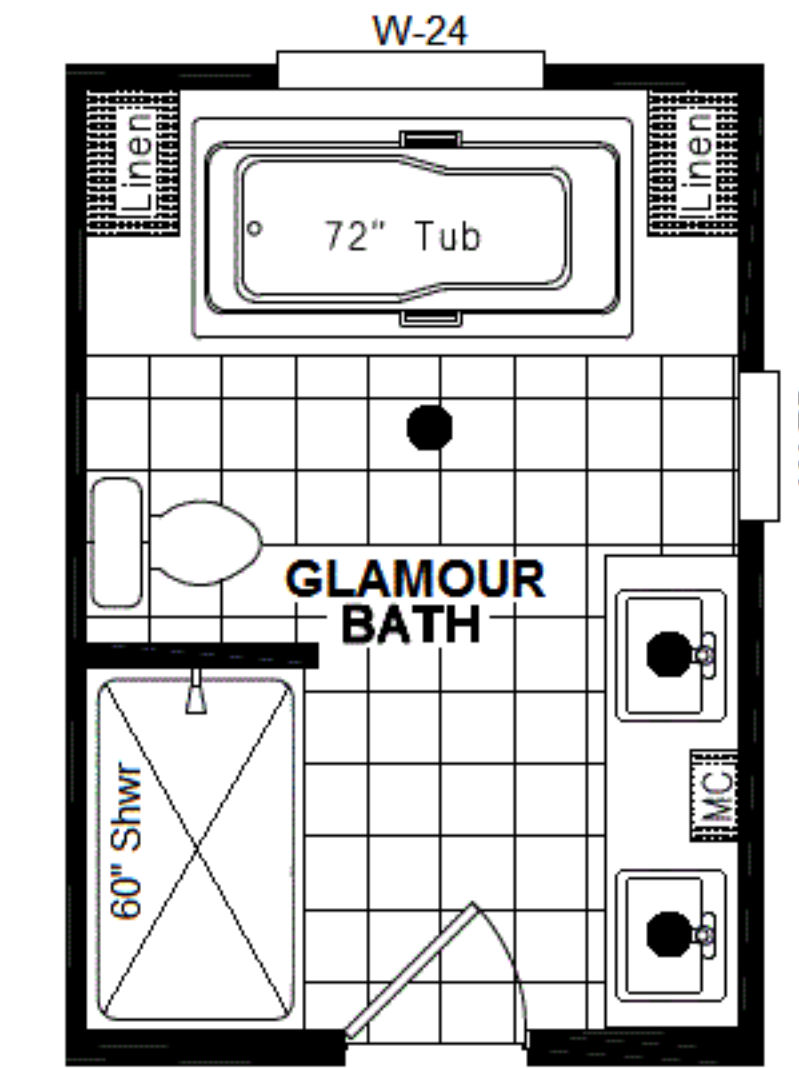

Alt. Kitchen/Dining #3

Opt. Bedroom #3

Opt. Toilet Area

Opt. Glamour Bath

OPT. PROW PORCH

Note.....Prow Front Requires 7'-6" Vault

INSPIRATION *GOLD*
The SHASTA 27x56 ING 564F
THREE BEDROOM, TWO BATH - 1,512 SQ. FT.