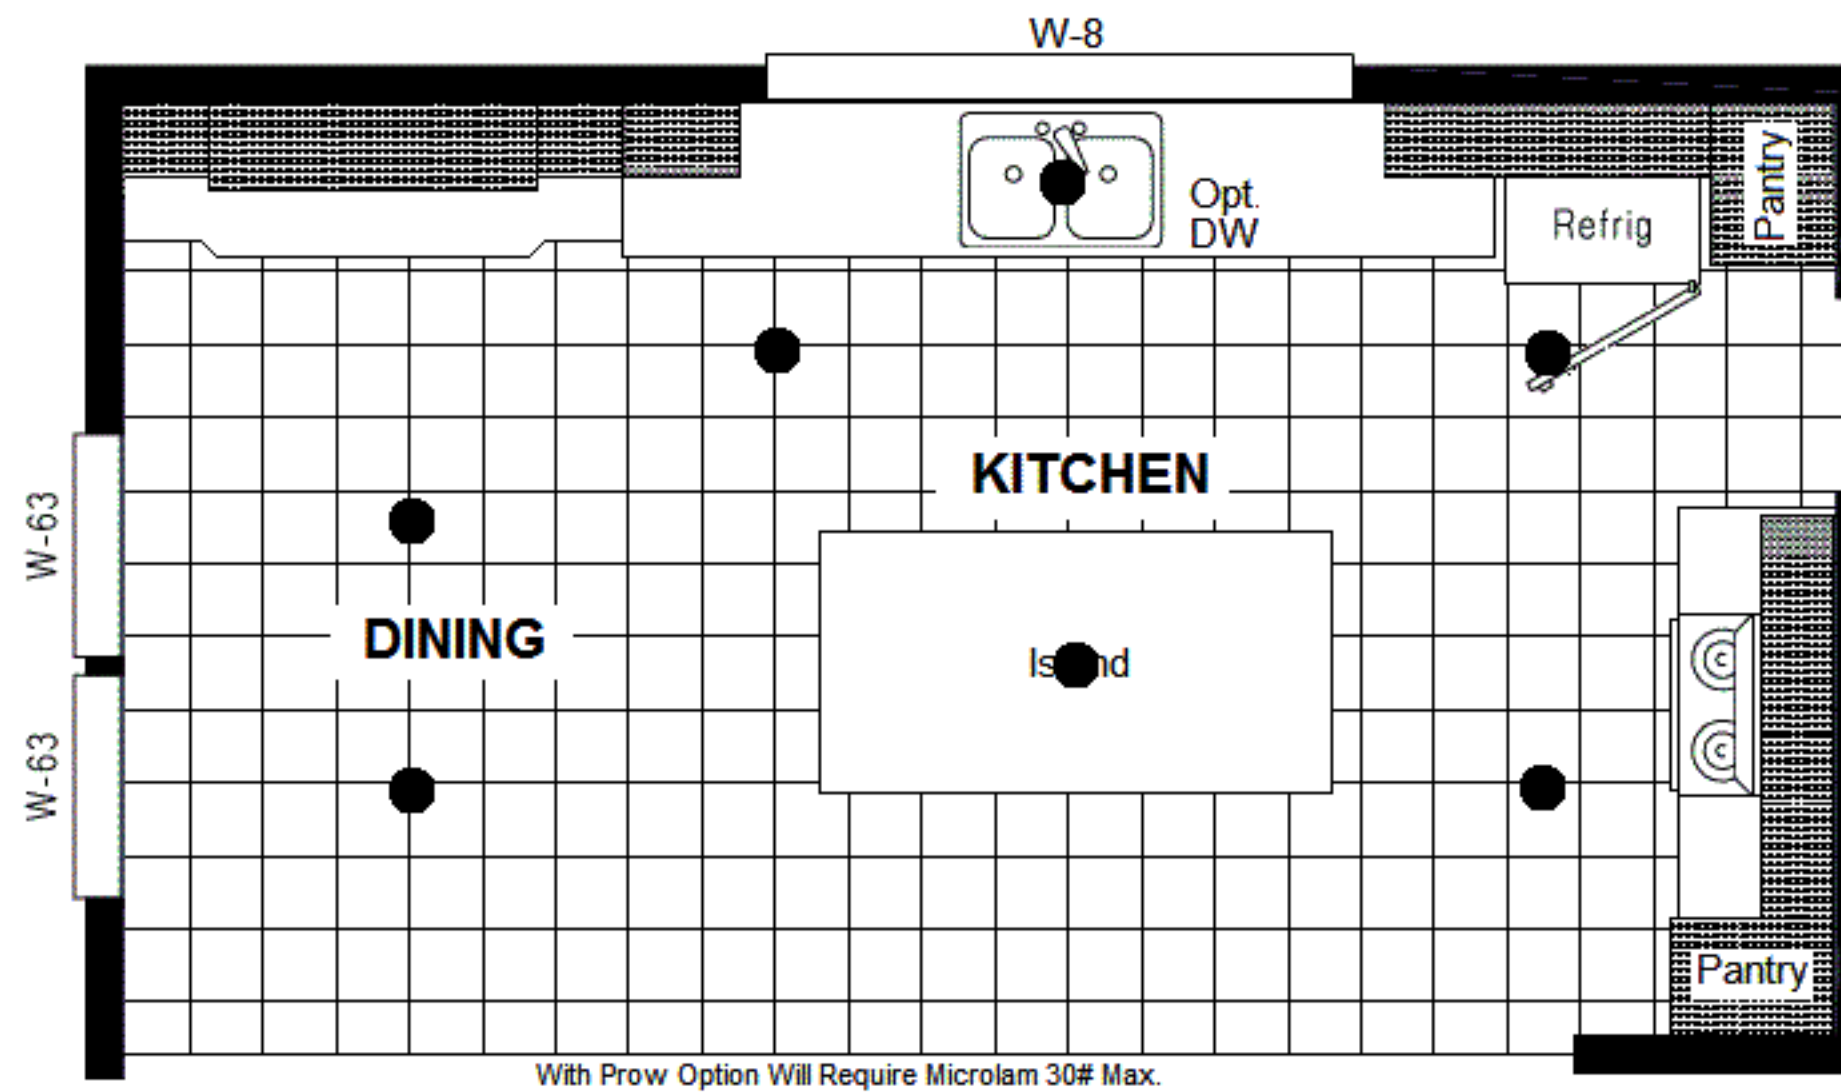

Alt. Kitchen/Dining #3

Opt. Bedroom #3

Opt. Toilet Area

Opt. Glamour Bath

OPT. PROW PORCH

Note.....Prow Front Requires 7'-6" Vault

INSPIRATION *GOLD*
The SHASTA 27x56 ING 564F
THREE BEDROOM, TWO BATH - 1,512 SQ. FT.