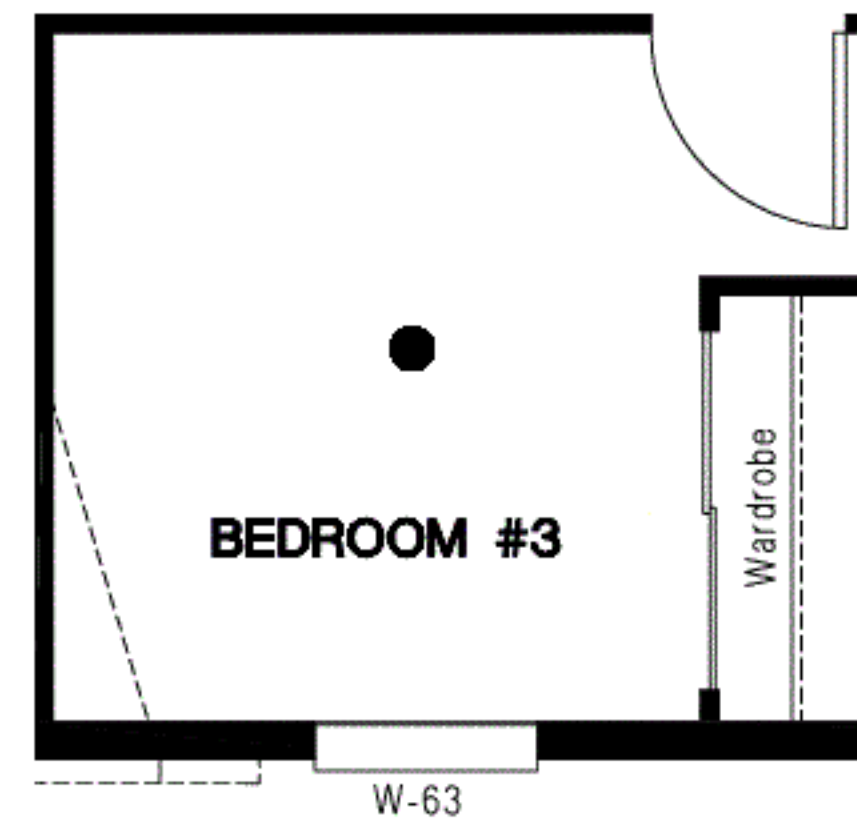

Alt. Kitchen/Dining #3

Opt. Bedroom #3

Opt. Toilet Area

Opt. Glamour Bath

OPT. PROW PORCH

Note.....Prow Front Requires 7'-6" Vault

INSPIRATION *GOLD*
The SHASTA 27x56 ING 564F
THREE BEDROOM, TWO BATH - 1,512 SQ. FT.