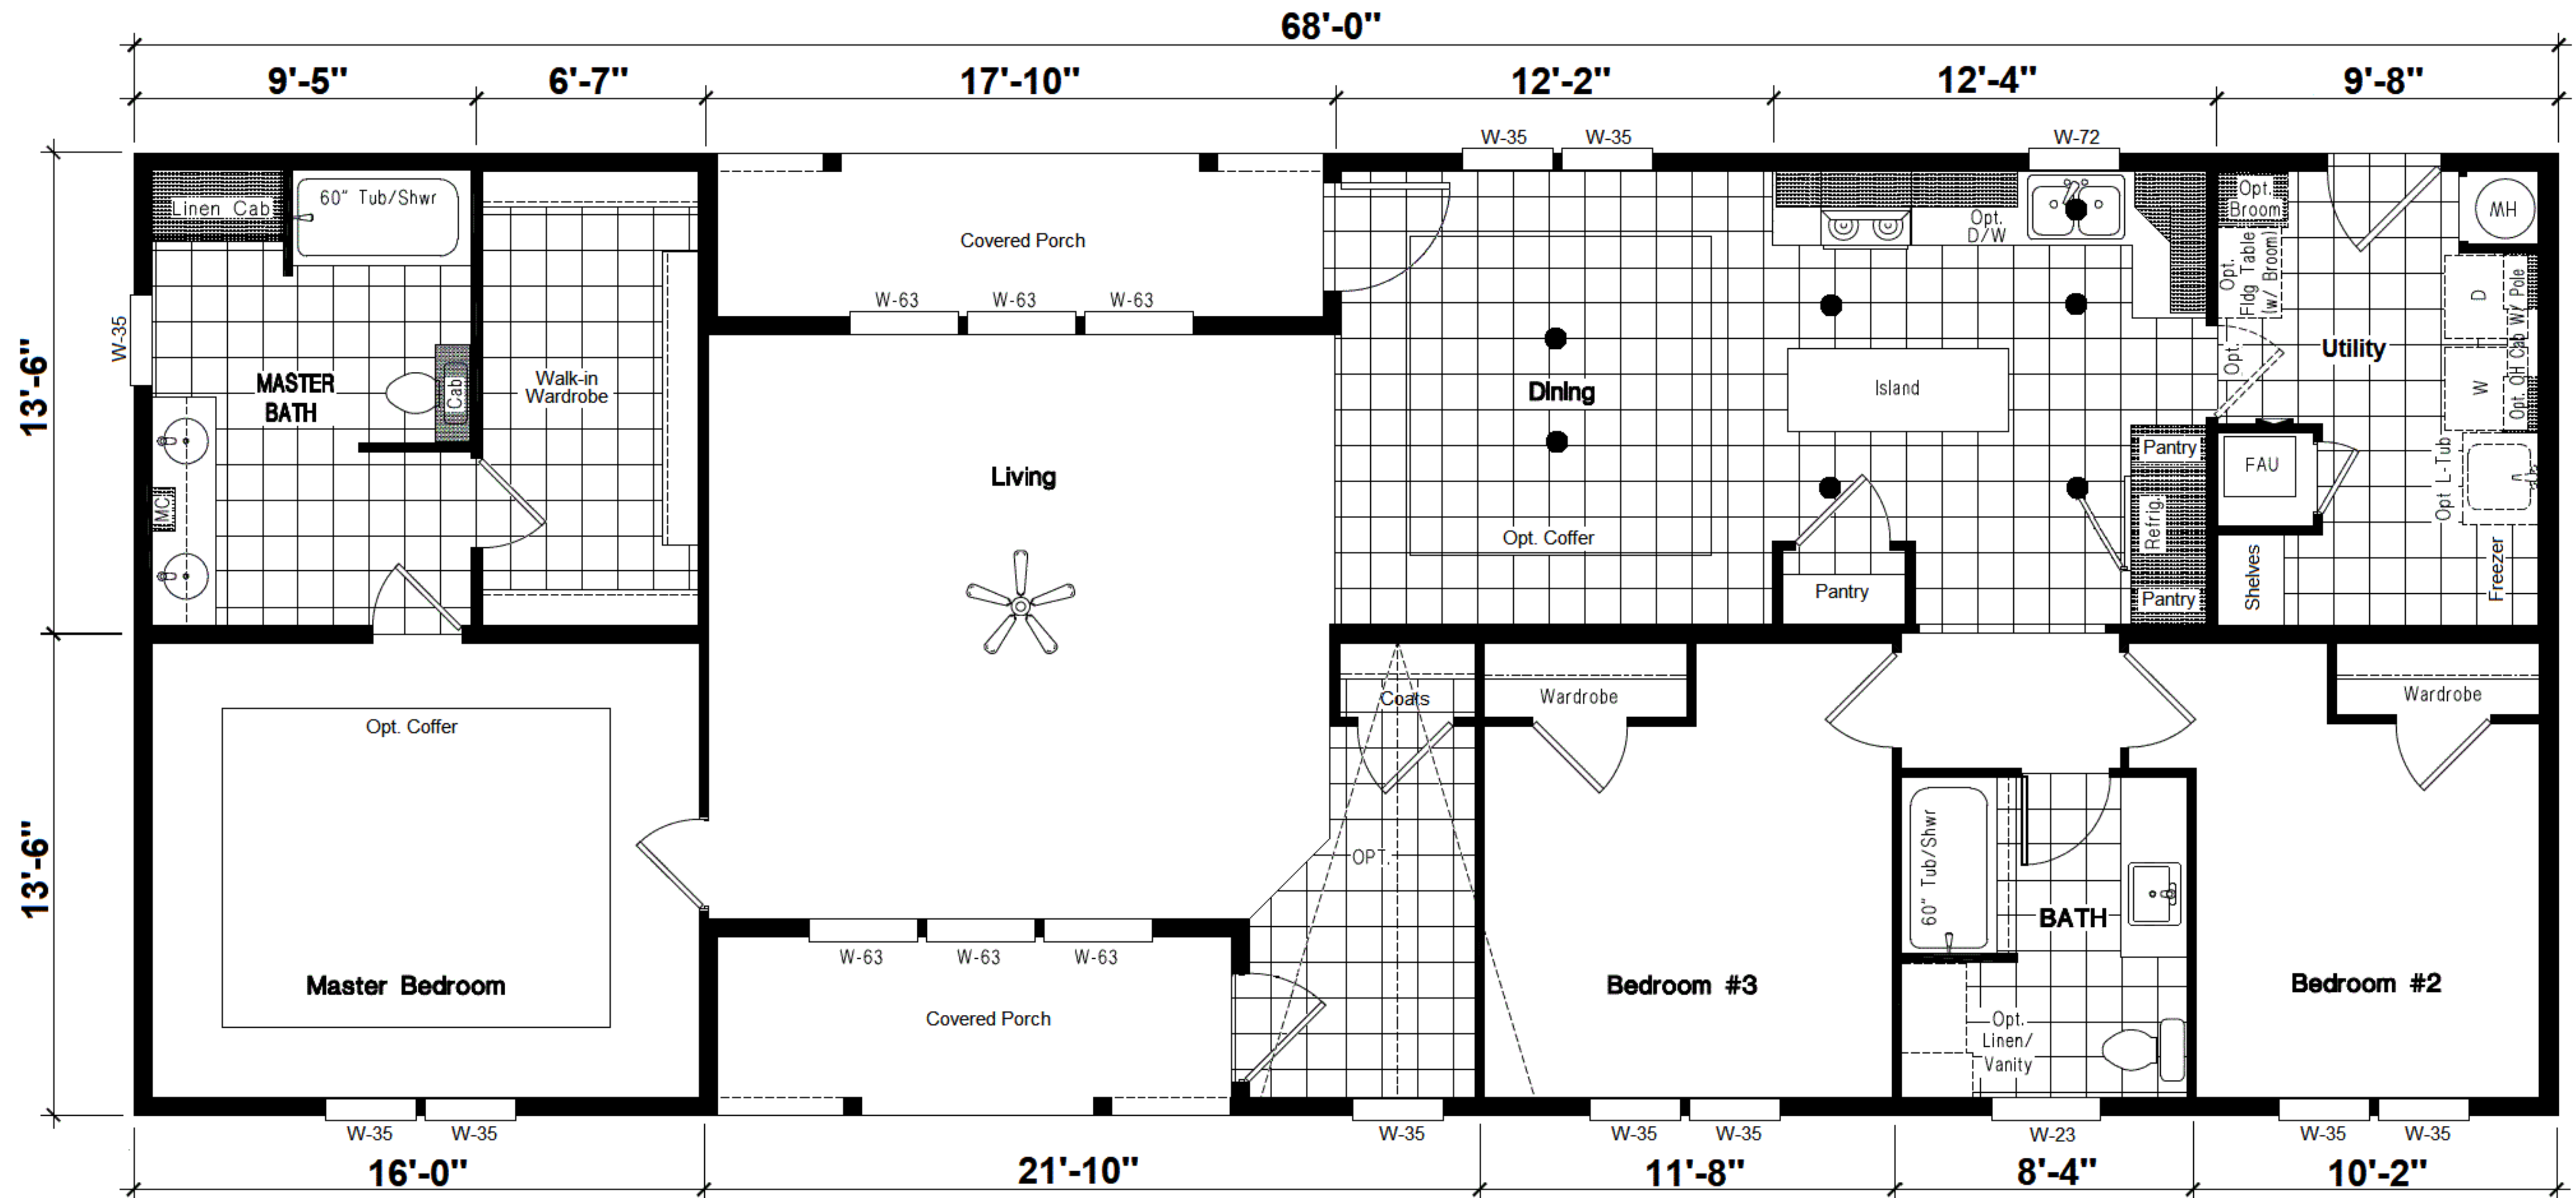

Opt. Glamour Bath

Opt. Half Bath

**INSPIRATION *GOLD***  
**The CEDAR 27x68 ING 683F**

**THREE BEDROOM, TWO BATH - 1,836 SQ. FT.**