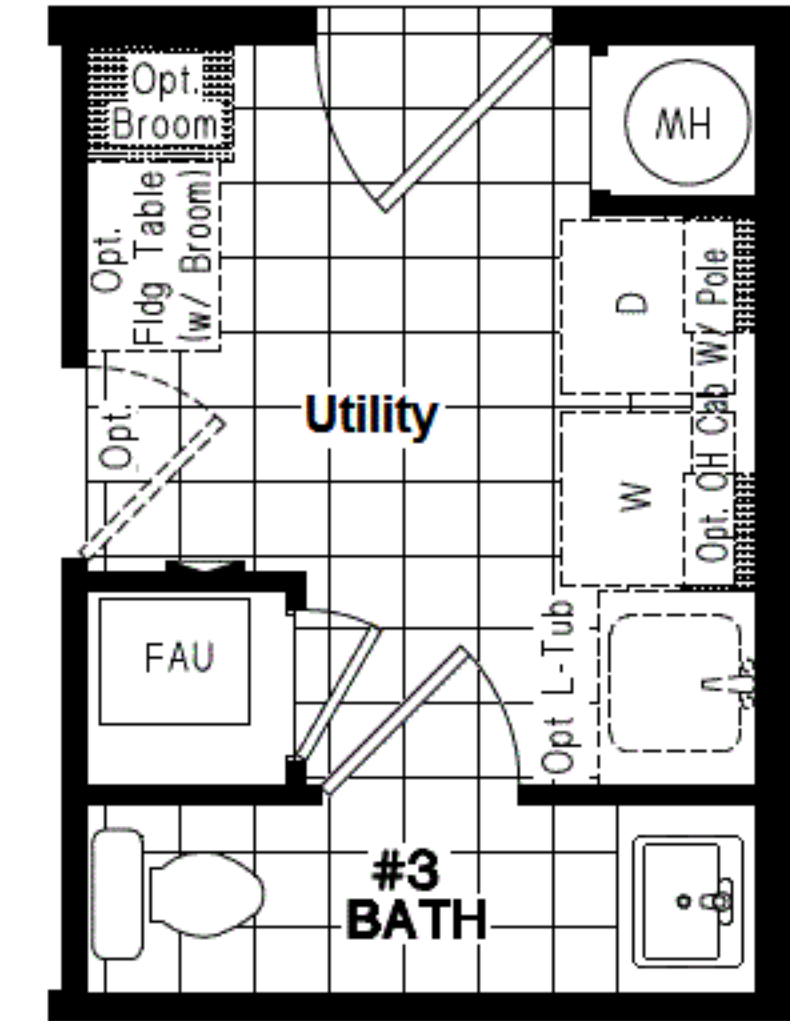

Opt. Glamour Bath

Opt. Half Bath

**INSPIRATION *GOLD***  
**The CEDAR 27x68 ING 683F**

**THREE BEDROOM, TWO BATH - 1,836 SQ. FT.**