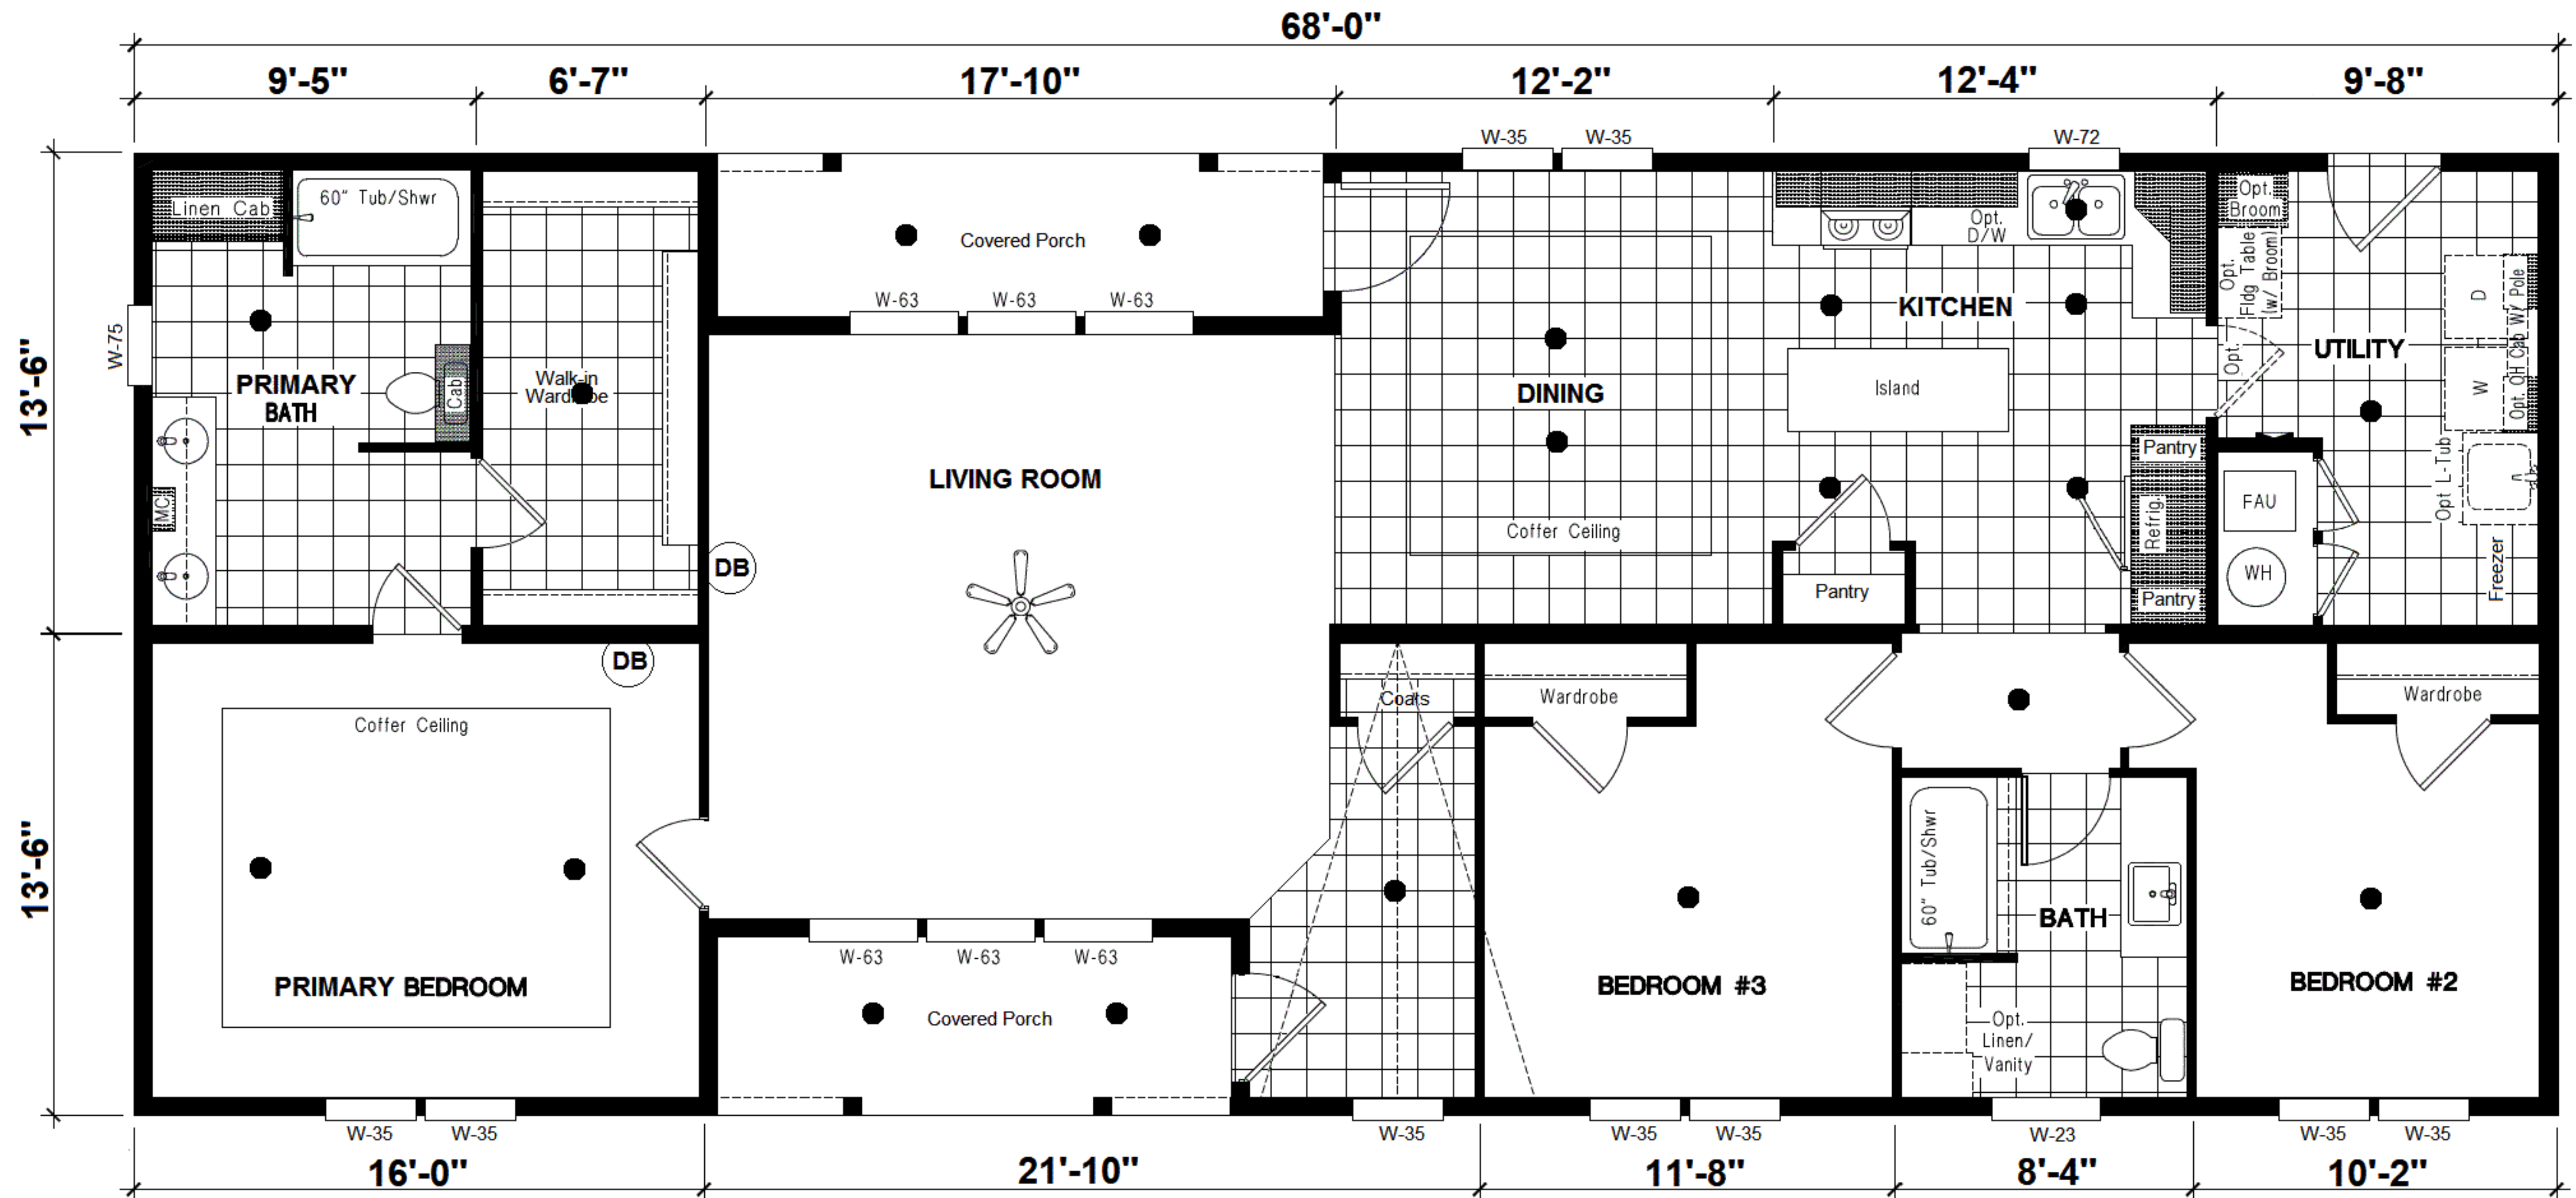

Opt. Glamour Bath

INSPIRATION *GOLD*
The CEDAR 27x68 ING 683F
THREE BEDROOM, TWO BATH - 1,836 SQ. FT.