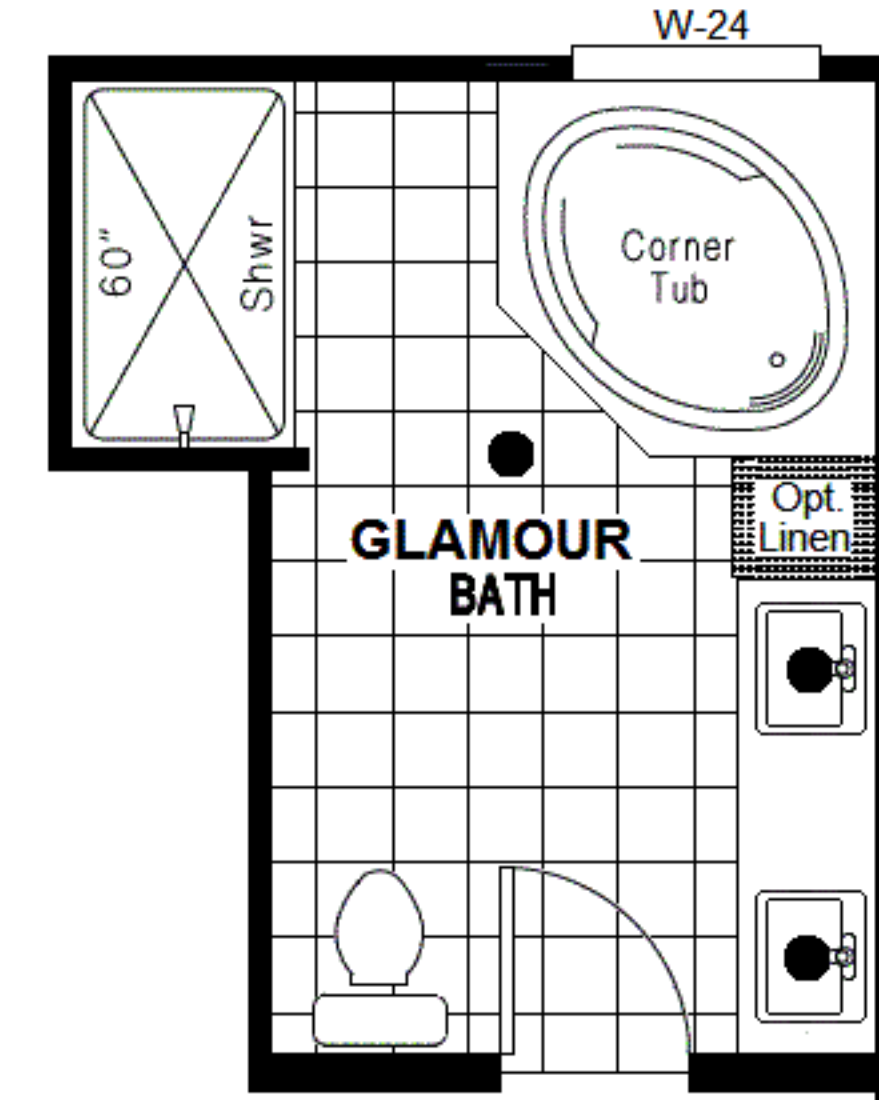

Opt. 4th Bedroom

Opt. Walk-In Pantry & Coat Closet

Opt. Glamour Bath

68'-0"