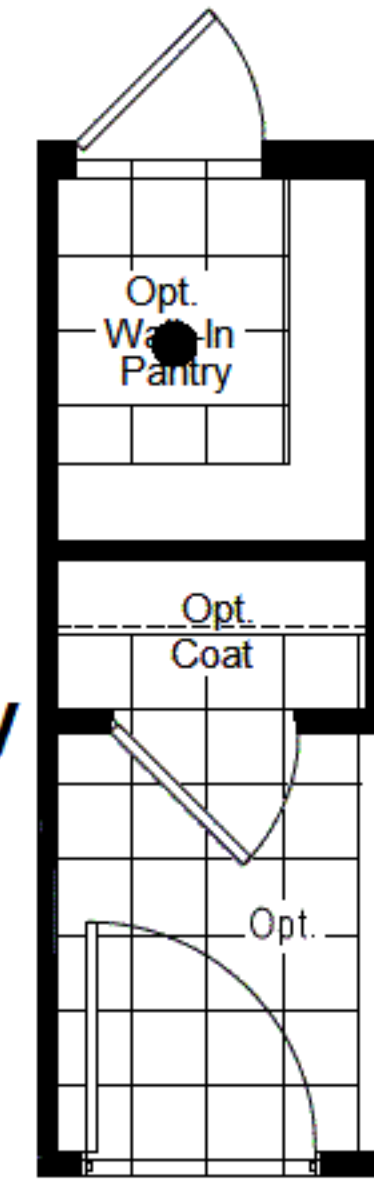

Opt. 4th Bedroom

Opt. Walk-In Pantry & Coat Closet

Opt. Glamour Bath

68'-0"