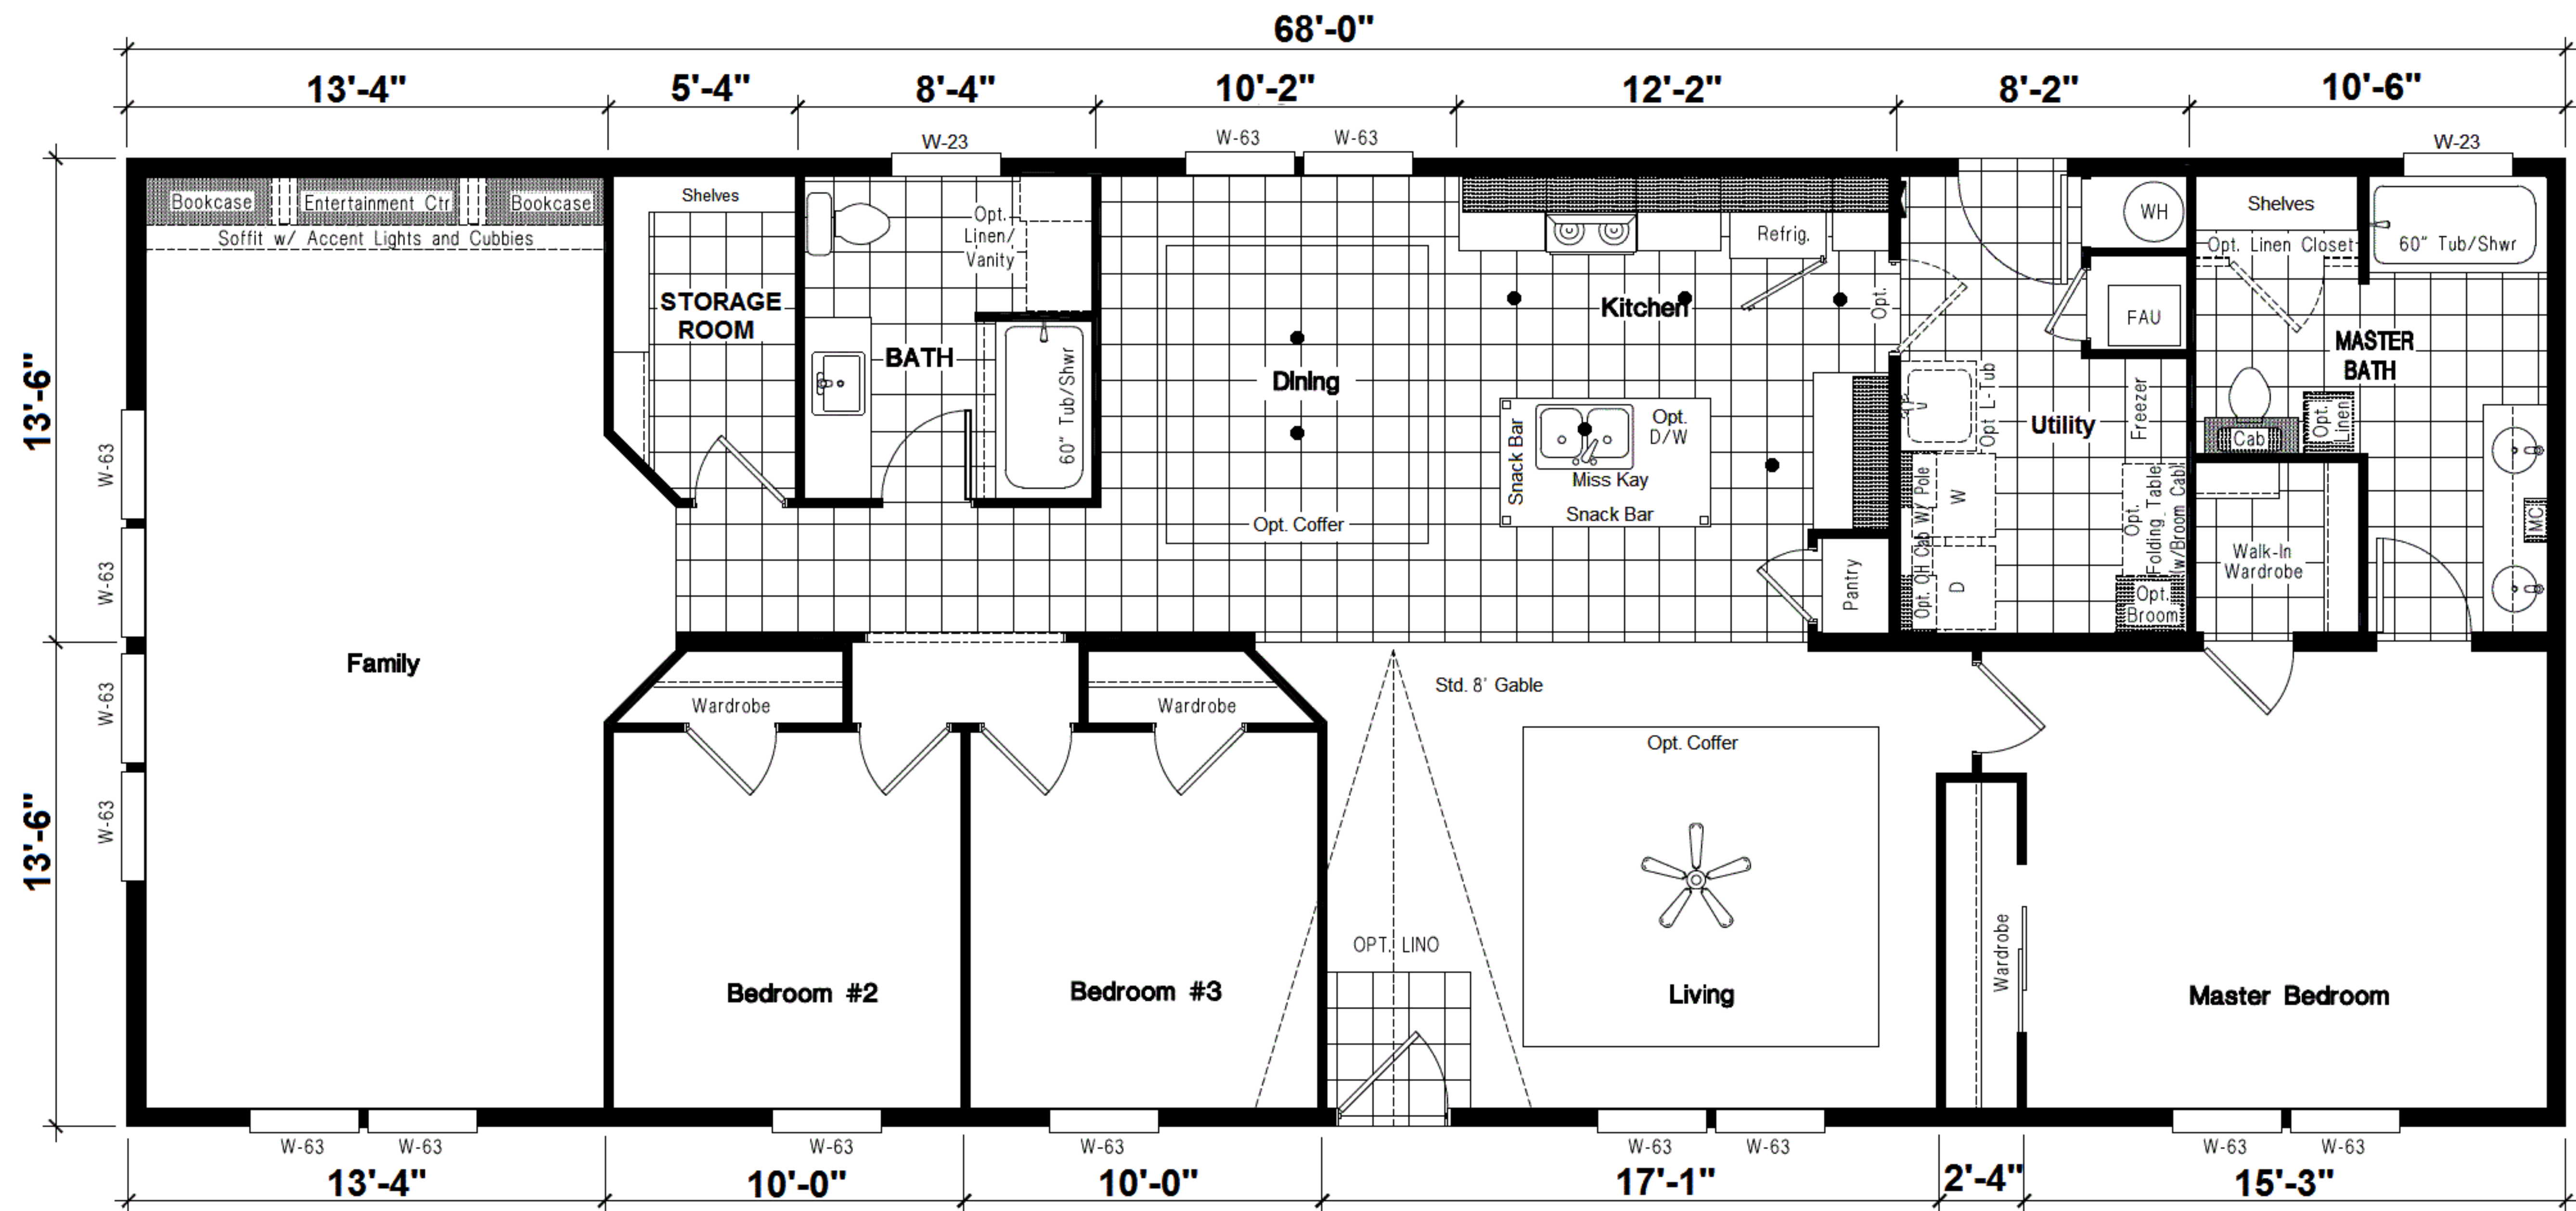

27 WIDE

ALT. KITCHEN #3

ALT. KITCHEN #2

OPT. WALK-IN PANTRY
(Only Available w/Standard Kitchen)

OPT. GLAMOUR BATH

OPT. HALF BATH

Opt. Fireplace

INSPIRATION GOLD
The EUCALYPTUS 27x68 ING 681F
THREE BEDROOM, TWO BATH - 1,836 SQ. FT.

Golden West Homes - Due to our continuous improvement effort we reserve the right to change standards features, pricing, materials and specifications without notice or obligation

OPT. JACK & JILL BATH

OPT. 4th BEDROOM / DEN**
** Requires Recessed Entry

OPT. 3rd BATHROOM

OPT. 4th BEDROOM**
w/ FAMILY ROOM
** Requires Recessed Entry

OPT. 4th & 5th BEDROOMS**
** Requires Recessed Entry

OPT. FAMILY ROOM
w/ COVERED PORCH

OPT. WET BAR

INSPIRATION *GOLD*
The EUCALYPTUS 27x68 ING 681F
OPTIONS