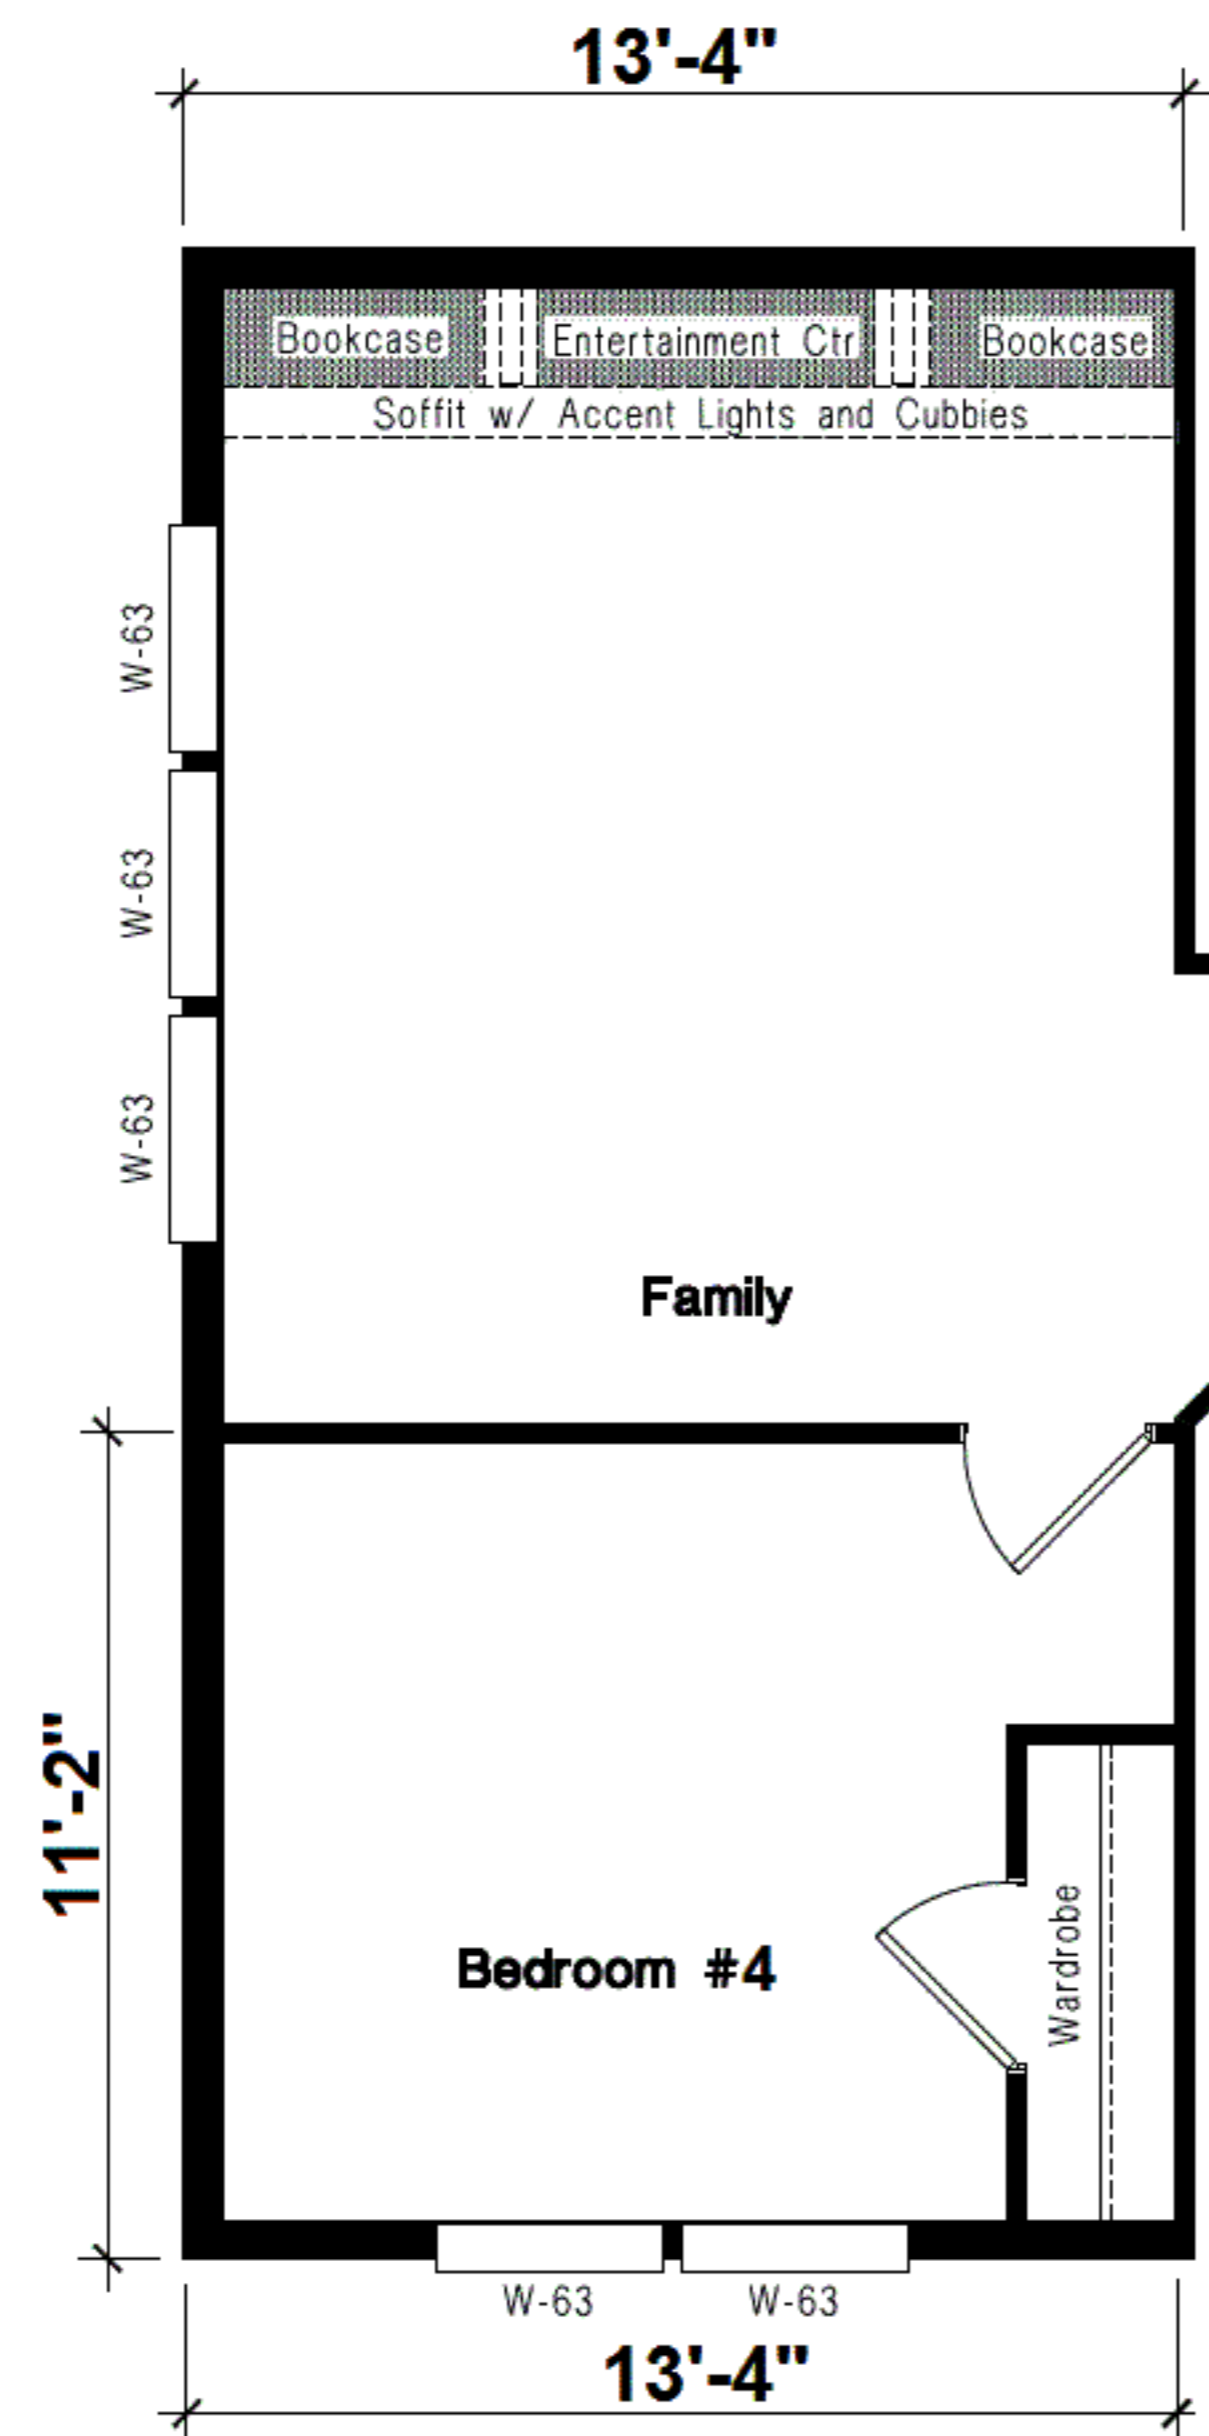

27 WIDE

ALT. KITCHEN #3

ALT. KITCHEN #2

OPT. WALK-IN PANTRY
(Only Available w/Standard Kitchen)

OPT. GLAMOUR BATH

OPT. HALF BATH

Opt. Fireplace

INSPIRATION GOLD
The EUCALYPTUS 27x68 ING 681F
THREE BEDROOM, TWO BATH - 1,836 SQ. FT.

OPT. 3rd BATHROOM

OPT. 4th BEDROOM**
w/ FAMILY ROOM
** Requires Recessed Entry

OPT. 4th & 5th BEDROOMS**
** Requires Recessed Entry

OPT. FAMILY ROOM
w/ COVERED PORCH

OPT. WET BAR

INSPIRATION *GOLD*
The EUCALYPTUS 27x68 ING 681F
OPTIONS