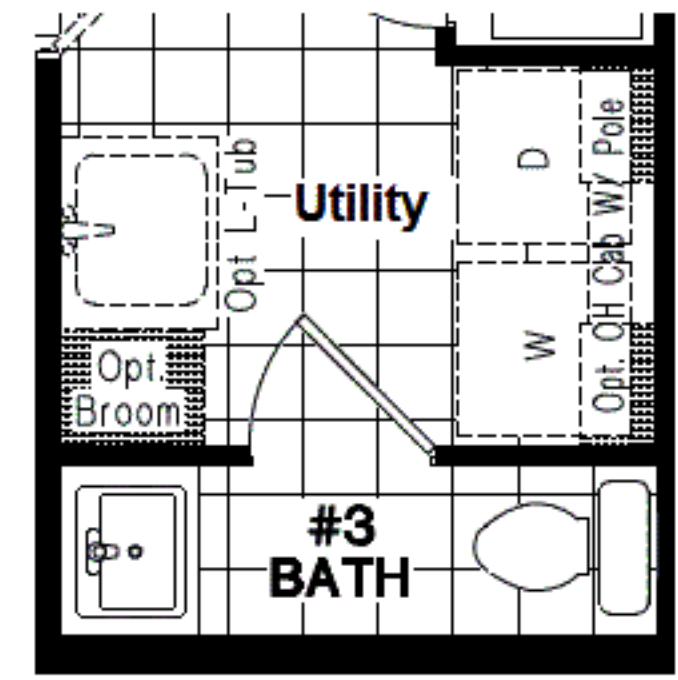

27 WIDE

ALT. KITCHEN #3

ALT. KITCHEN #2

OPT. WALK-IN PANTRY
(Only Available w/Standard Kitchen)

OPT. GLAMOUR BATH

OPT. HALF BATH

Opt. Fireplace

INSPIRATION GOLD
The EUCALYPTUS 27x68 ING 681F
THREE BEDROOM, TWO BATH - 1,836 SQ. FT.