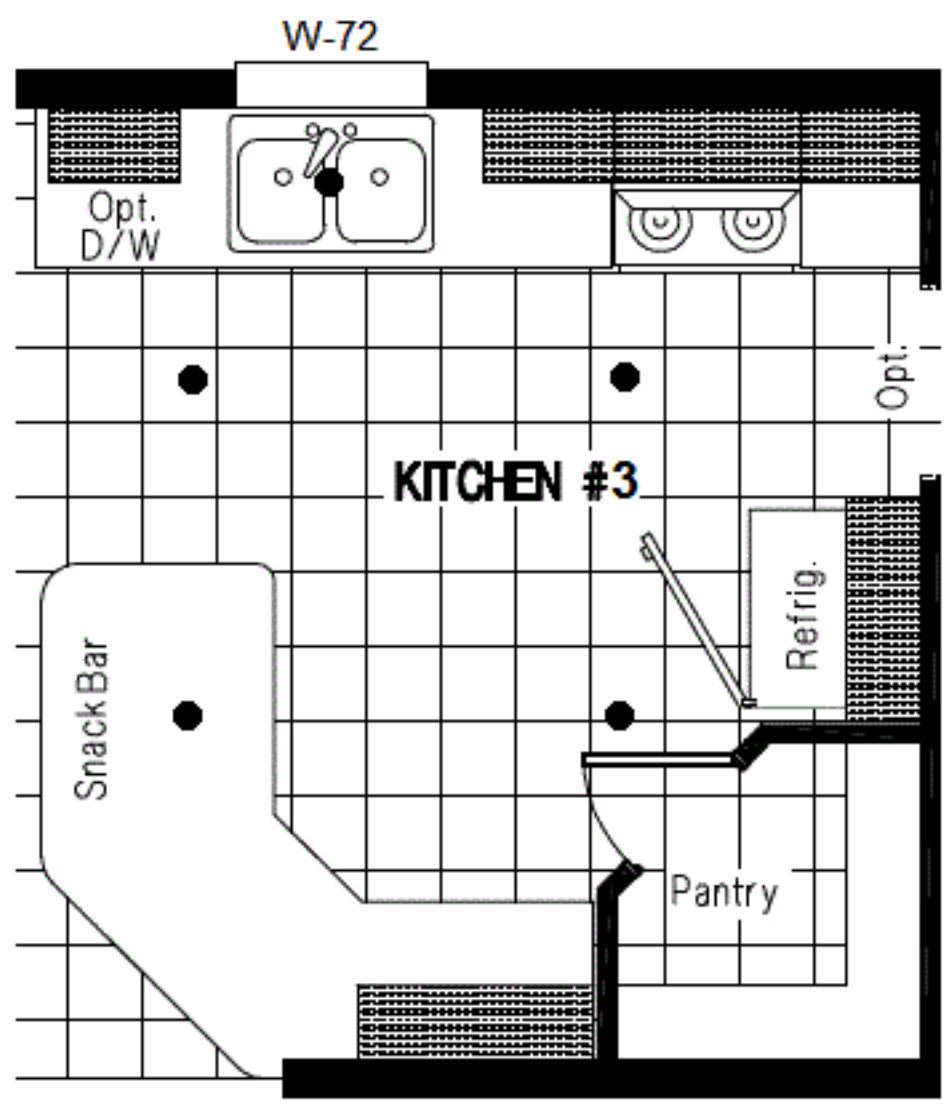

27 WIDE

ALT. KITCHEN #3

ALT. KITCHEN #2

OPT. WALK-IN PANTRY
(Only Available w/Standard Kitchen)

OPT. GLAMOUR BATH

OPT. HALF BATH

Opt. Fireplace

INSPIRATION GOLD
The EUCALYPTUS 27x68 ING 681F
THREE BEDROOM, TWO BATH - 1,836 SQ. FT.