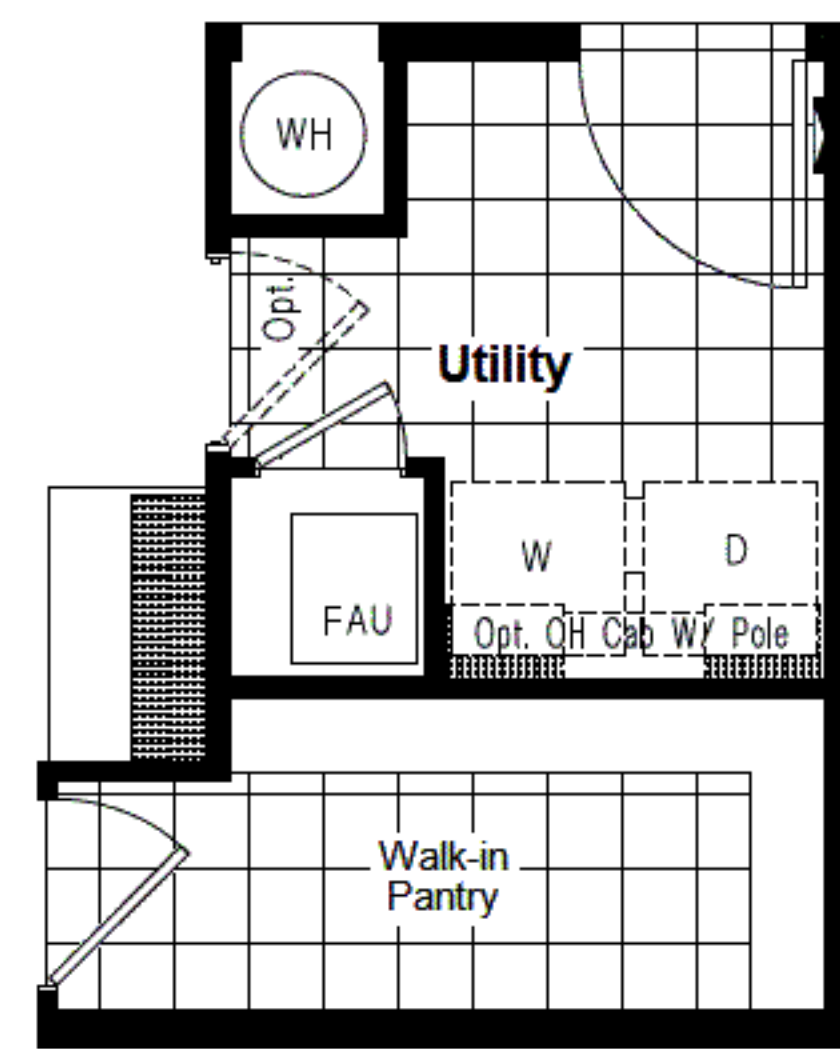

27 WIDE

ALT. KITCHEN #3

ALT. KITCHEN #2

OPT. WALK-IN PANTRY
(Only Available w/Standard Kitchen)

OPT. GLAMOUR BATH

OPT. HALF BATH

Opt. Fireplace

INSPIRATION GOLD
The EUCALYPTUS 27x68 ING 681F
THREE BEDROOM, TWO BATH - 1,836 SQ. FT.