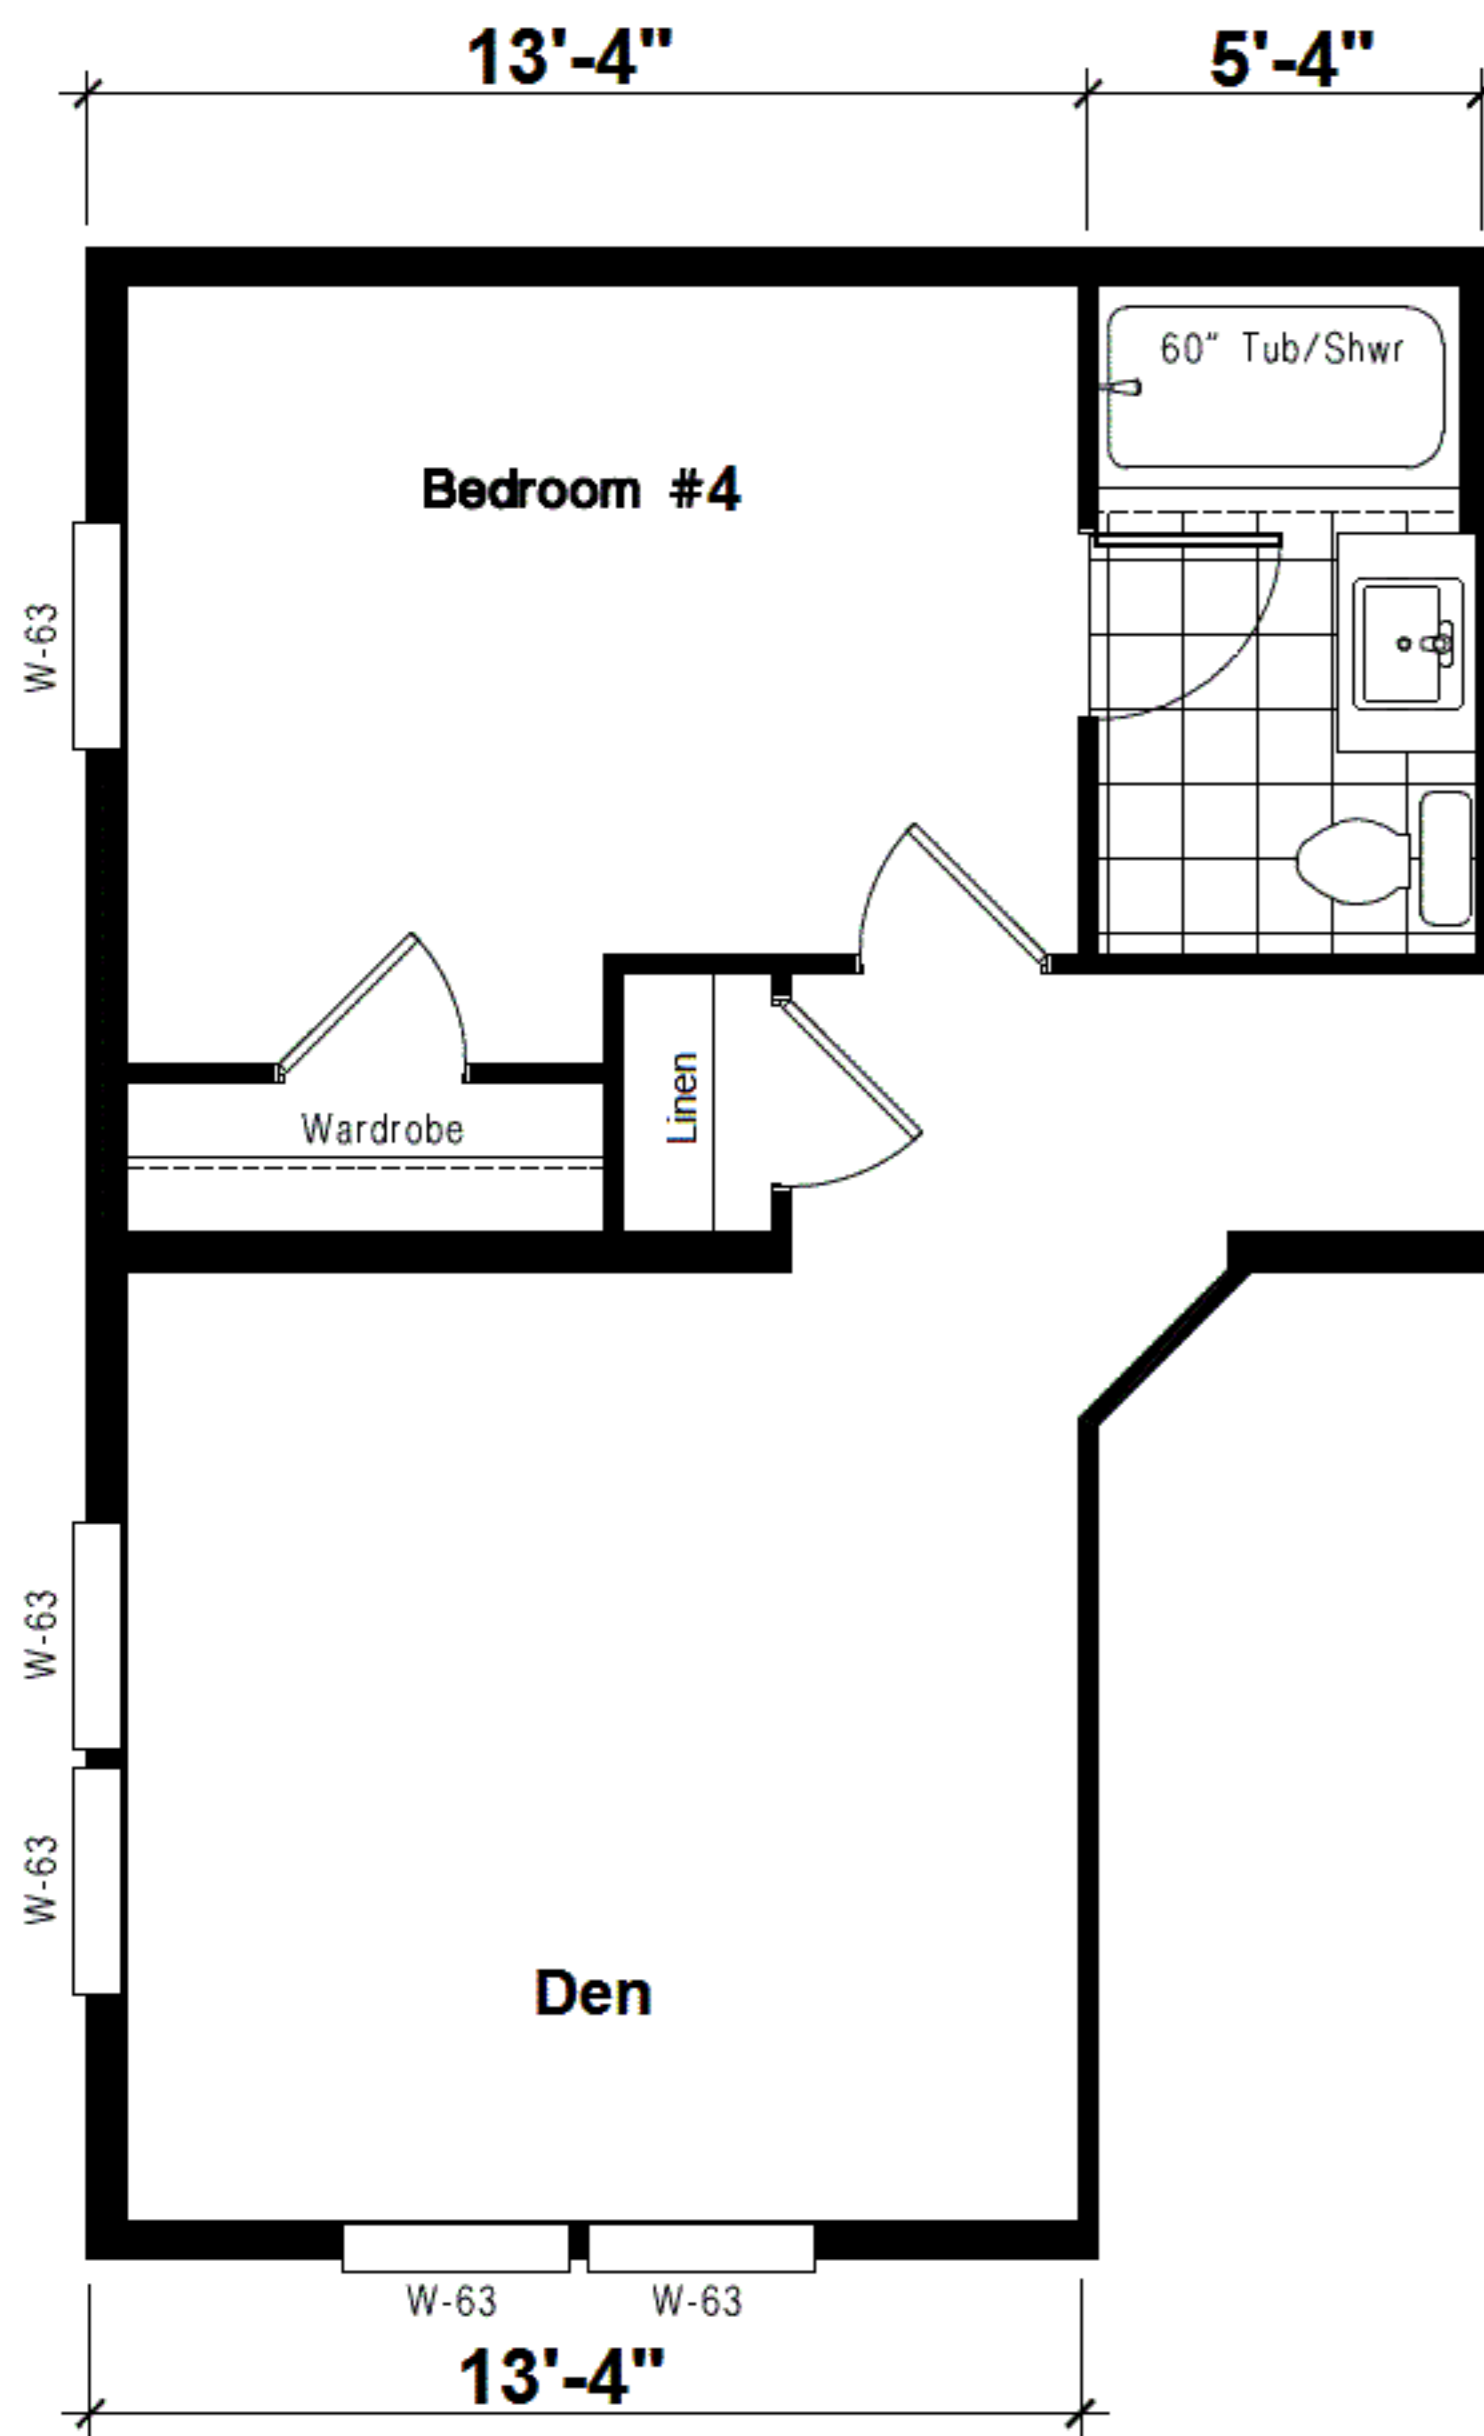

OPT. 4th BEDROOM / DEN**
** Requires Recessed Entry

OPT. 3rd BATHROOM