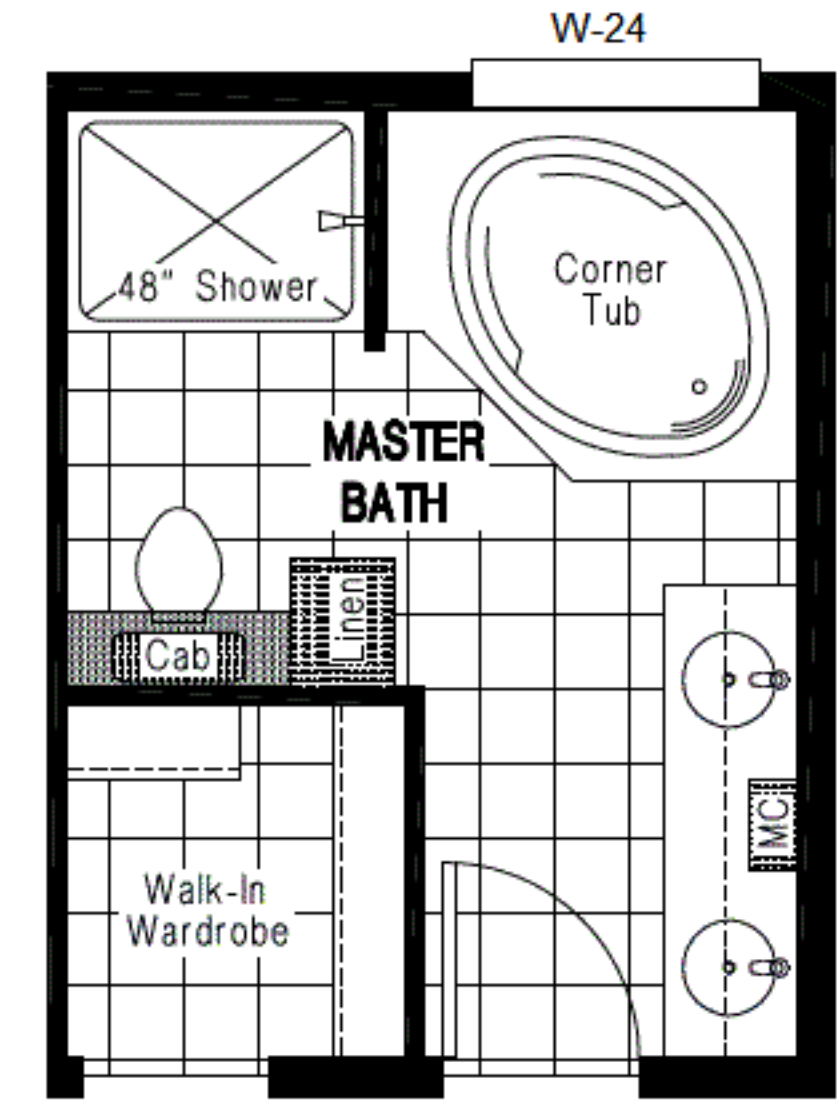

27 WIDE

ALT. KITCHEN #3

ALT. KITCHEN #2

OPT. WALK-IN PANTRY
(Only Available w/Standard Kitchen)

OPT. GLAMOUR BATH

OPT. HALF BATH

Opt. Fireplace

INSPIRATION GOLD
The EUCALYPTUS 27x68 ING 681F
THREE BEDROOM, TWO BATH - 1,836 SQ. FT.

Golden West Homes - Due to our continuous improvement effort we reserve the right to change standards features, pricing, materials and specifications without notice or obligation

OPT. JACK & JILL BATH

OPT. 4th BEDROOM / DEN**
** Requires Recessed Entry

OPT. 3rd BATHROOM

OPT. 4th BEDROOM**
w/ FAMILY ROOM
** Requires Recessed Entry

OPT. 4th & 5th BEDROOMS**
** Requires Recessed Entry

OPT. FAMILY ROOM
w/ COVERED PORCH

OPT. WET BAR

INSPIRATION *GOLD*
The EUCALYPTUS 27x68 ING 681F
OPTIONS