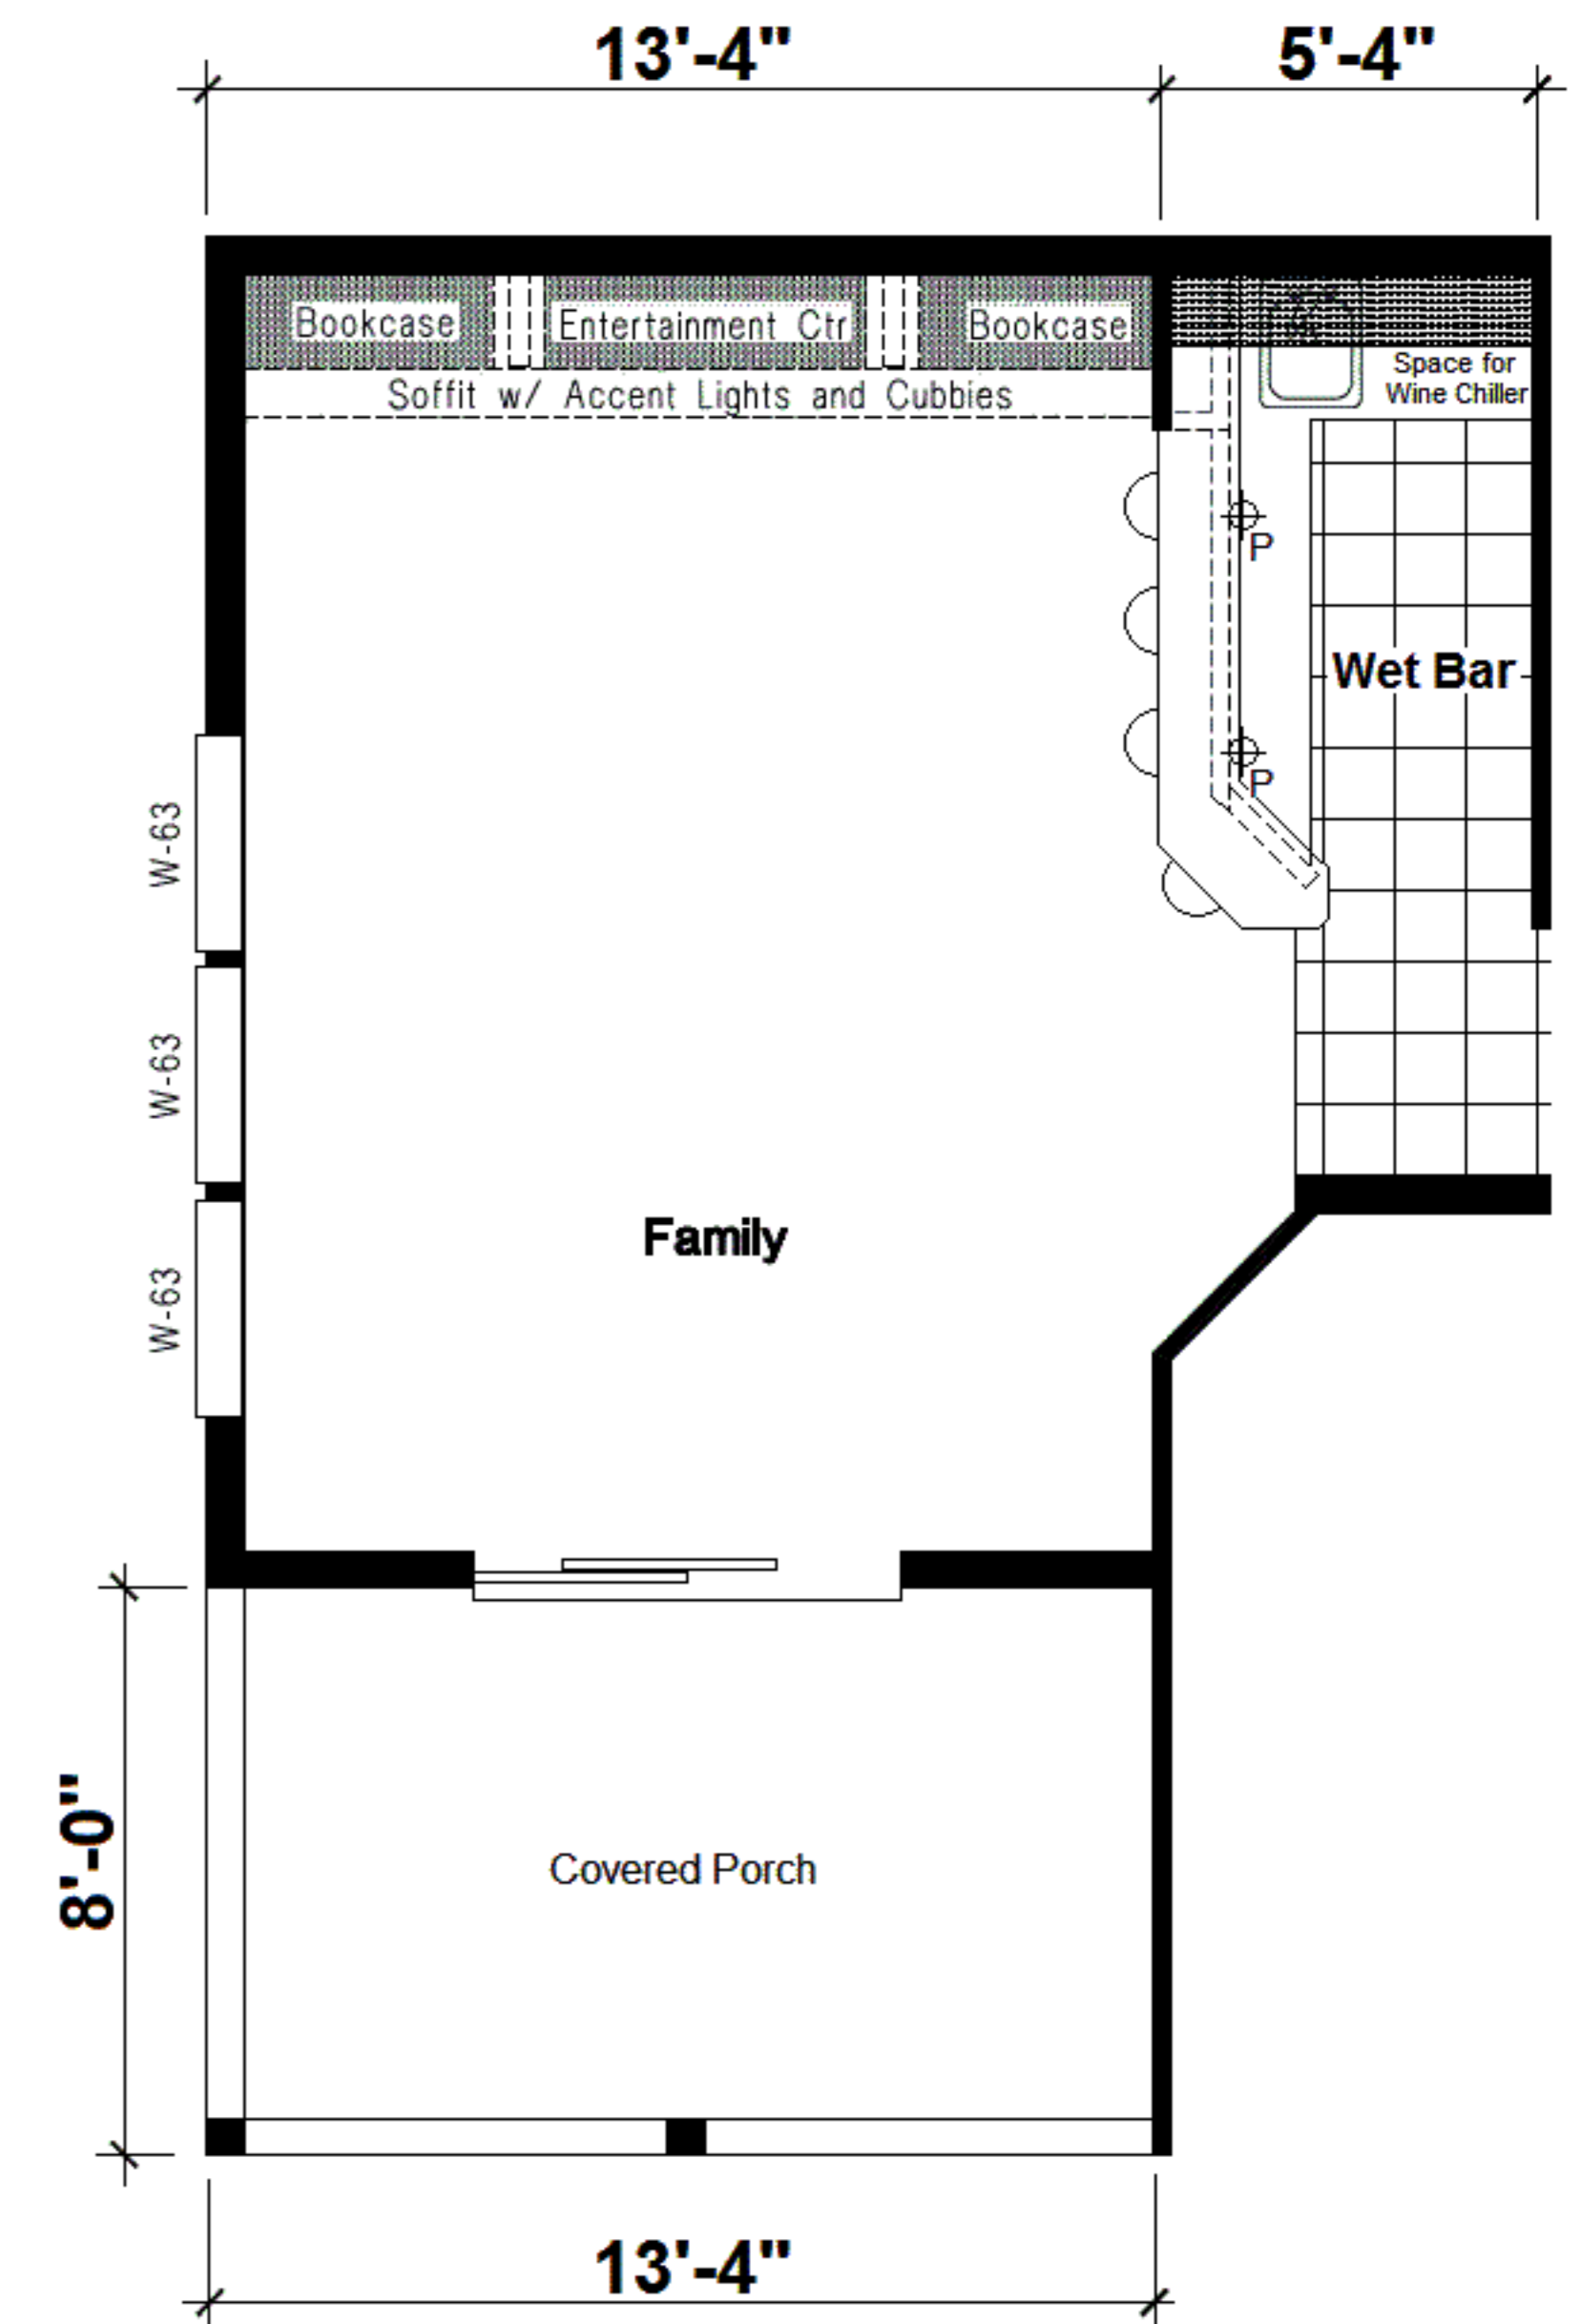

27 WIDE

ALT. KITCHEN #3

ALT. KITCHEN #2

OPT. WALK-IN PANTRY
(Only Available w/Standard Kitchen)

OPT. GLAMOUR BATH

OPT. HALF BATH

Opt. Fireplace

INSPIRATION GOLD
The EUCALYPTUS 27x68 ING 681F
THREE BEDROOM, TWO BATH - 1,836 SQ. FT.

OPT. 3rd BATHROOM

OPT. 4th BEDROOM**
w/ FAMILY ROOM
** Requires Recessed Entry

OPT. 4th & 5th BEDROOMS**
** Requires Recessed Entry

OPT. FAMILY ROOM
w/ COVERED PORCH

OPT. WET BAR

INSPIRATION *GOLD*
The EUCALYPTUS 27x68 ING 681F
OPTIONS