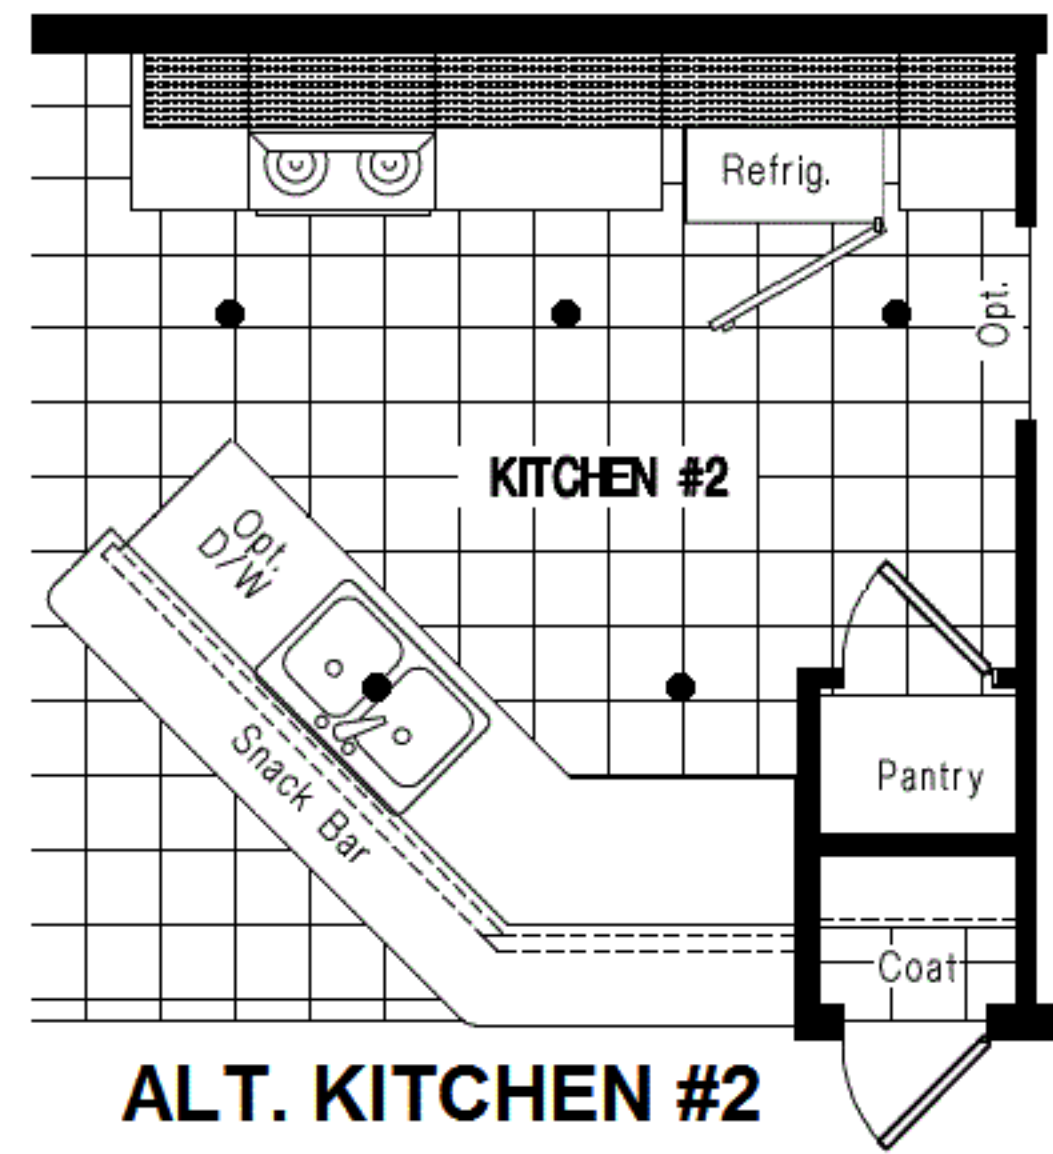

27 WIDE

ALT. KITCHEN #3

ALT. KITCHEN #2

OPT. WALK-IN PANTRY
(Only Available w/Standard Kitchen)

OPT. GLAMOUR BATH

OPT. HALF BATH

Opt. Fireplace

INSPIRATION GOLD
The EUCALYPTUS 27x68 ING 681F
THREE BEDROOM, TWO BATH - 1,836 SQ. FT.

Golden West Homes - Due to our continuous improvement effort we reserve the right to change standards features, pricing, materials and specifications without notice or obligation

OPT. JACK & JILL BATH

OPT. 4th BEDROOM / DEN**
** Requires Recessed Entry