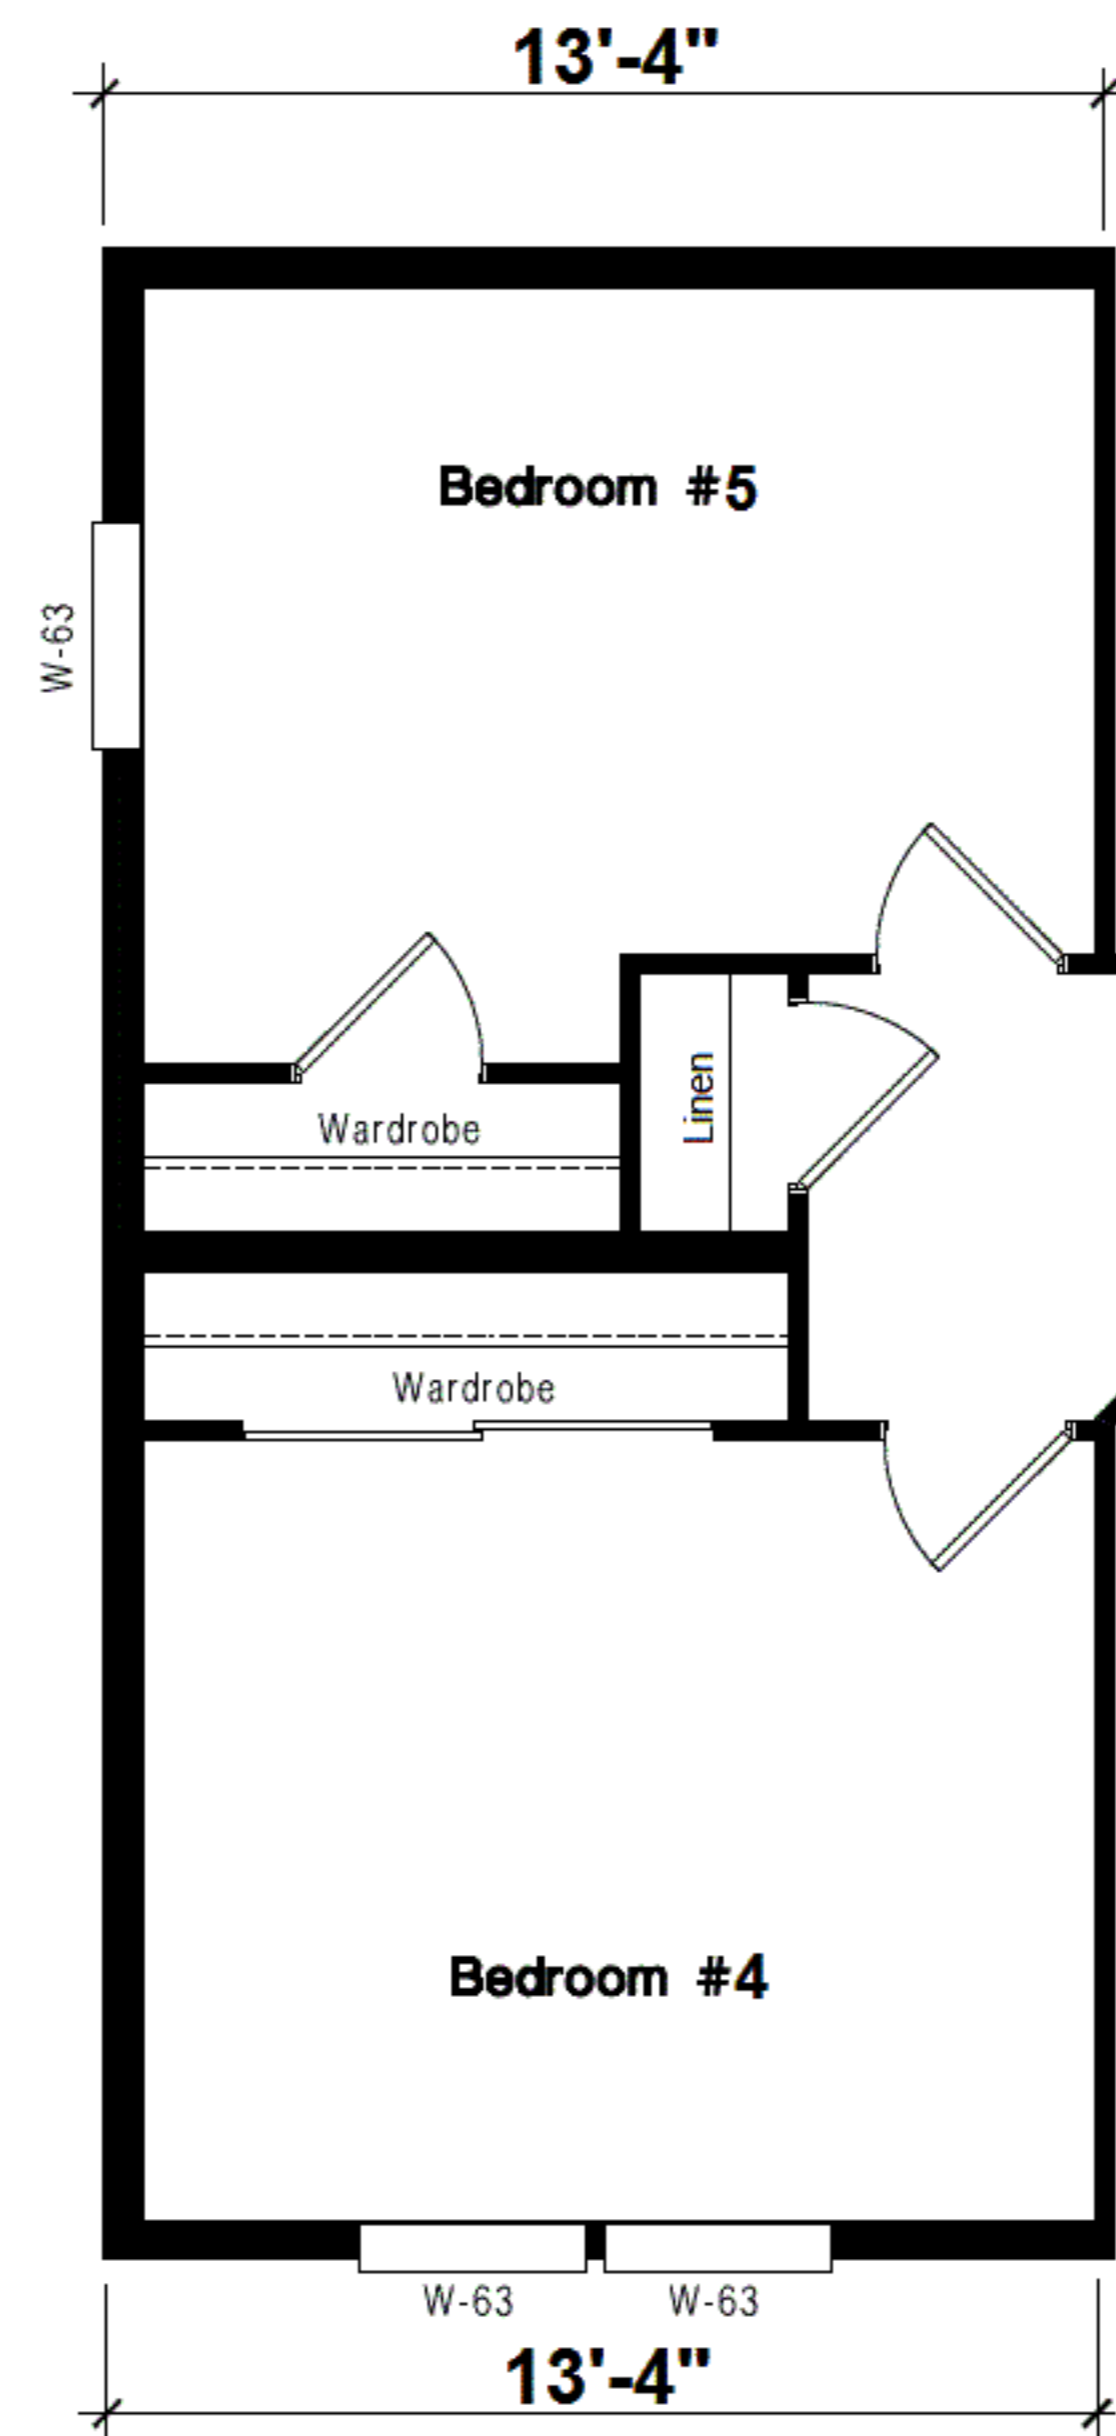

27 WIDE

ALT. KITCHEN #3

ALT. KITCHEN #2

OPT. WALK-IN PANTRY
(Only Available w/Standard Kitchen)

OPT. GLAMOUR BATH

OPT. HALF BATH

Opt. Fireplace

INSPIRATION GOLD
The EUCALYPTUS 27x68 ING 681F
THREE BEDROOM, TWO BATH - 1,836 SQ. FT.

OPT. 3rd BATHROOM

OPT. 4th BEDROOM**
w/ FAMILY ROOM
** Requires Recessed Entry

OPT. 4th & 5th BEDROOMS**
** Requires Recessed Entry

OPT. FAMILY ROOM
w/ COVERED PORCH

OPT. WET BAR

INSPIRATION *GOLD*
The EUCALYPTUS 27x68 ING 681F
OPTIONS