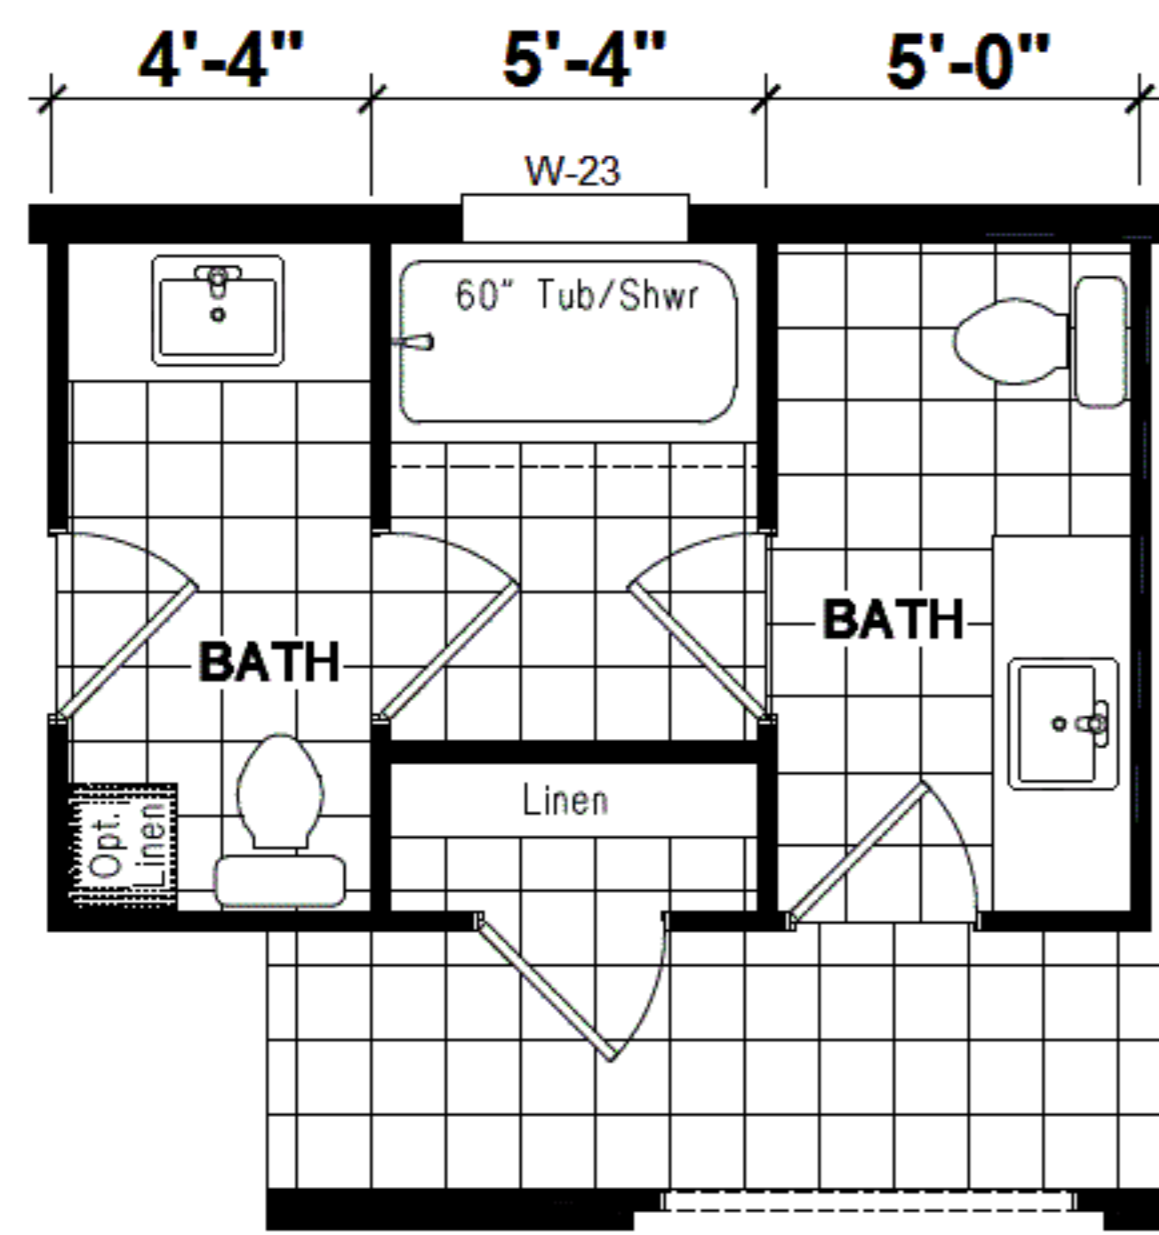

OPT. JACK & JILL BATH