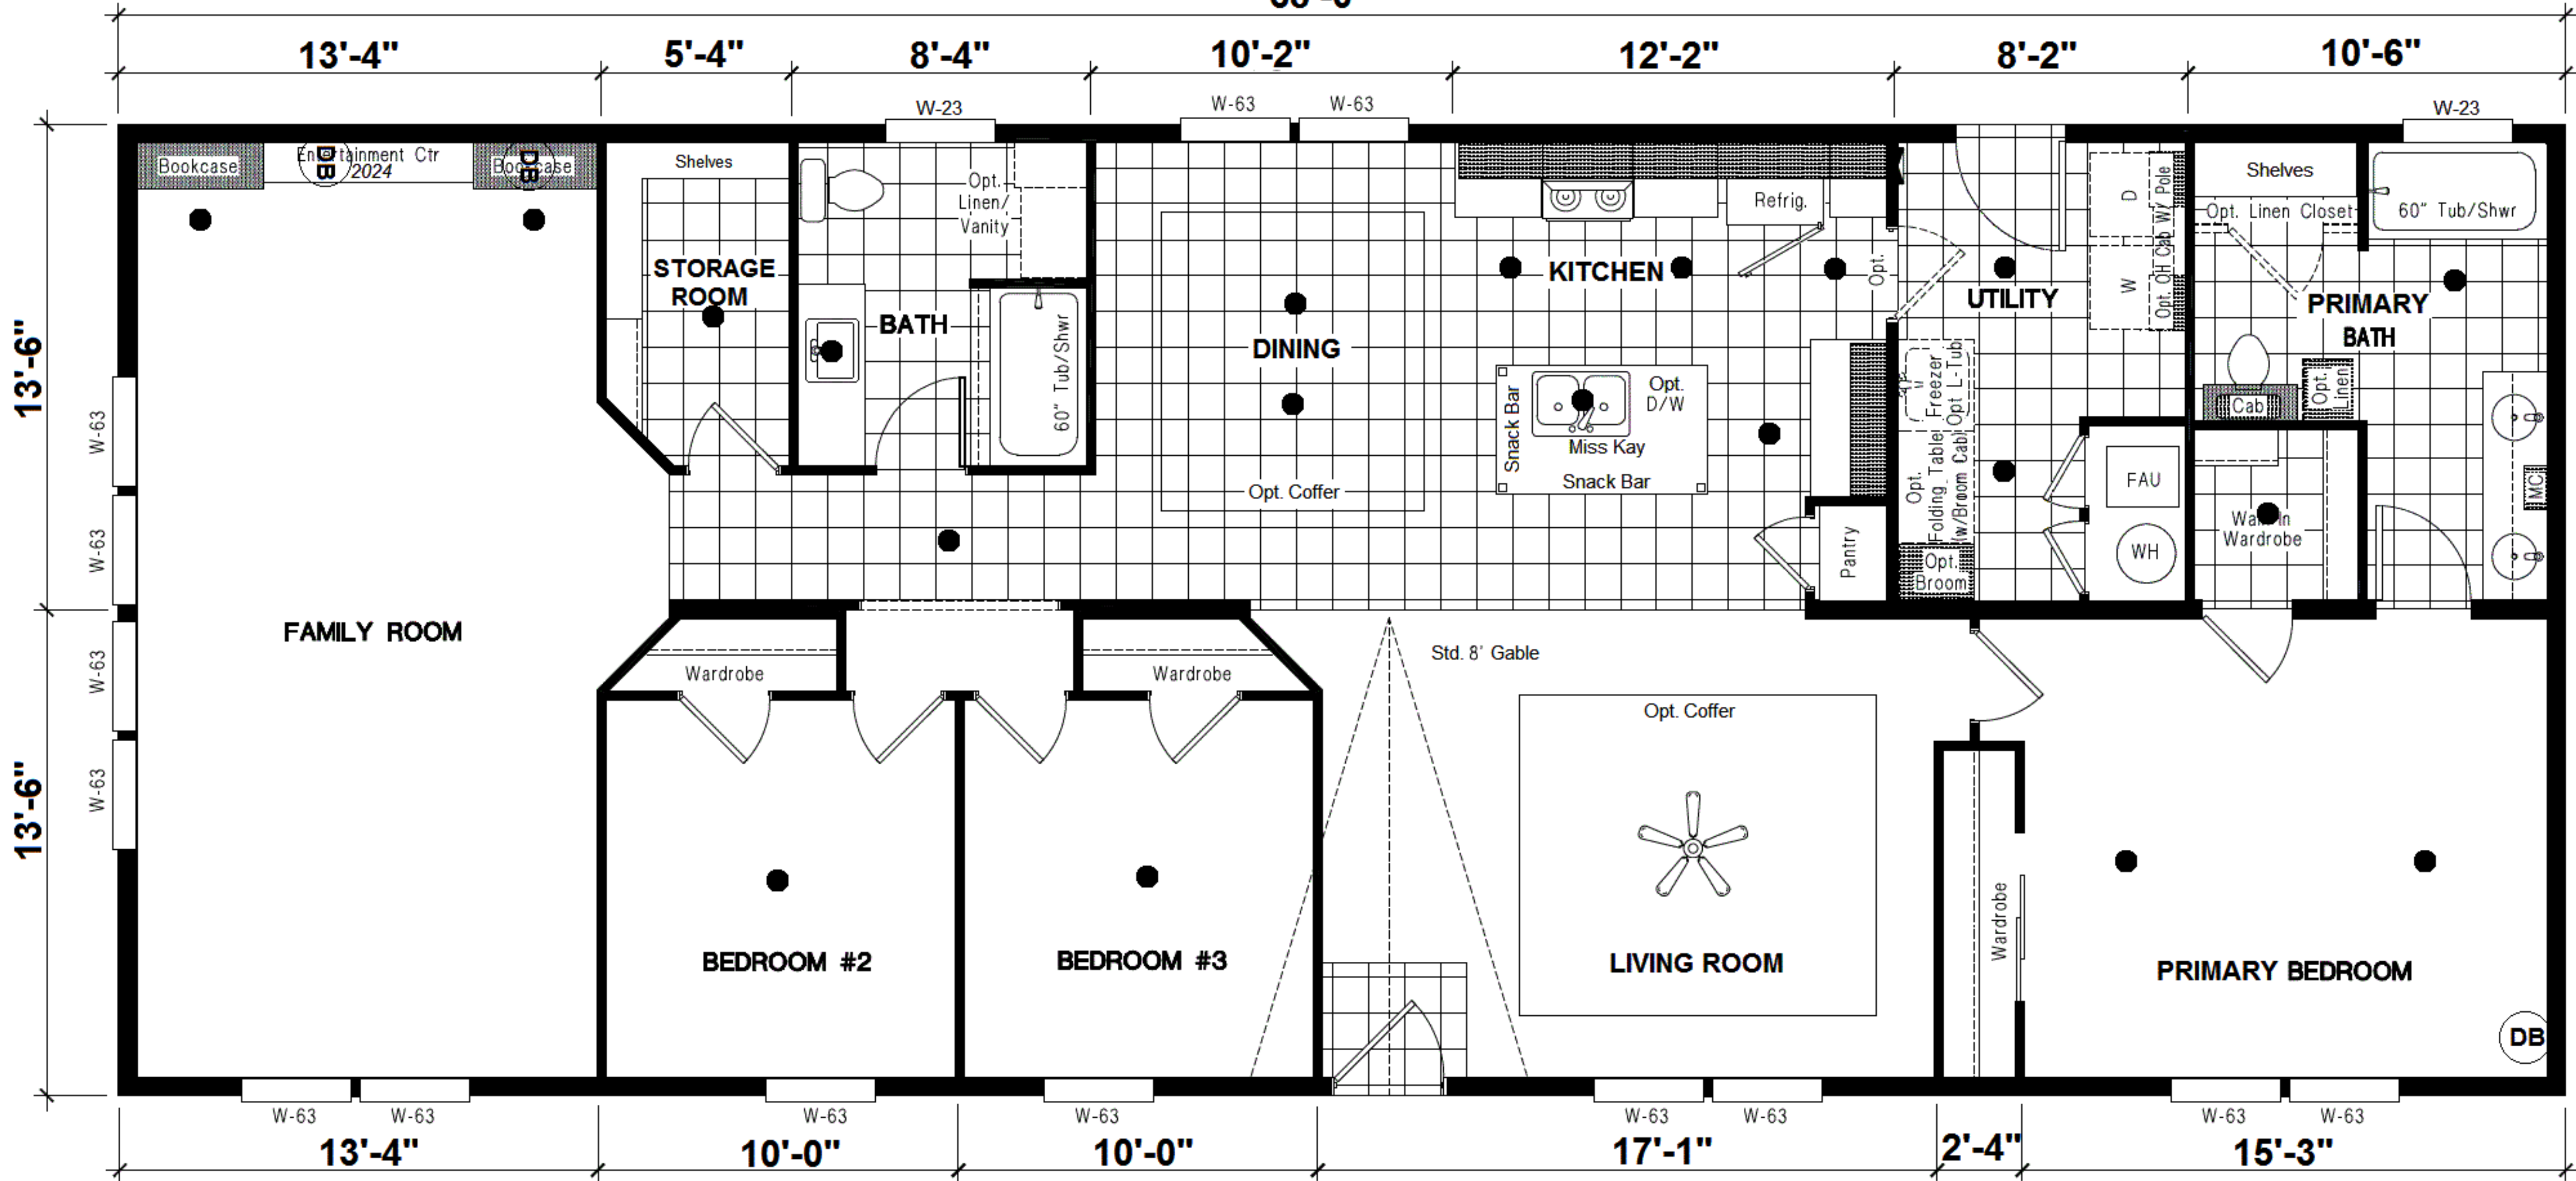

ALT. KITCHEN #3

ALT. KITCHEN #2

OPT. LG. WALK-IN PANTRY
(Only Available w/Standard Kitchen)

OPT. GLAMOUR BATH

OPT. WALK-IN PANTRY
(Only Available w/Standard Kitchen)

68'-0"

INSPIRATION *GOLD*
The EUCALYPTUS 27x68 ING 681F
THREE BEDROOM, TWO BATH - 1,836 SQ. FT.