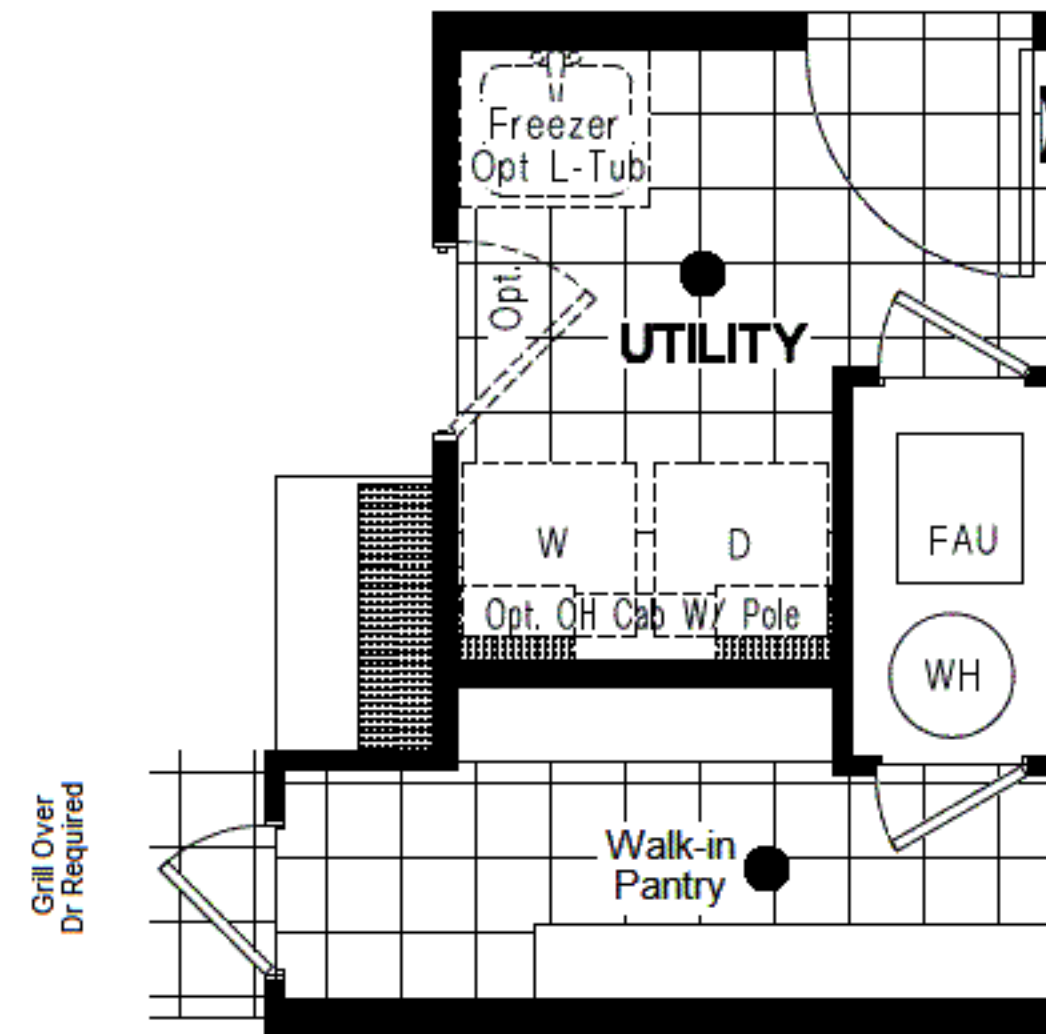

ALT. KITCHEN #3

ALT. KITCHEN #2

OPT. LG. WALK-IN PANTRY
(Only Available w/Standard Kitchen)

OPT. GLAMOUR BATH

OPT. WALK-IN PANTRY
(Only Available w/Standard Kitchen)

68'-0"

INSPIRATION *GOLD*
The EUCALYPTUS 27x68 ING 681F
THREE BEDROOM, TWO BATH - 1,836 SQ. FT.