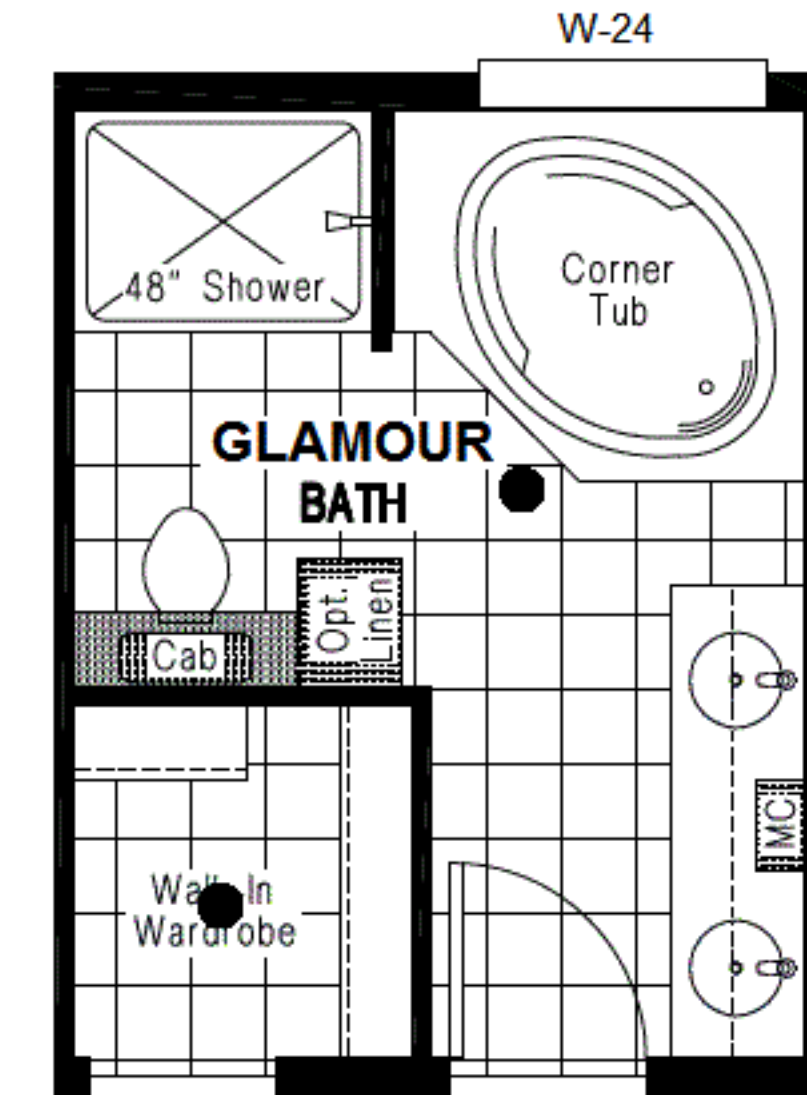

ALT. KITCHEN #3

ALT. KITCHEN #2

OPT. LG. WALK-IN PANTRY
(Only Available w/Standard Kitchen)

OPT. GLAMOUR BATH

OPT. WALK-IN PANTRY
(Only Available w/Standard Kitchen)

68'-0"

INSPIRATION *GOLD*
The EUCALYPTUS 27x68 ING 681F
THREE BEDROOM, TWO BATH - 1,836 SQ. FT.