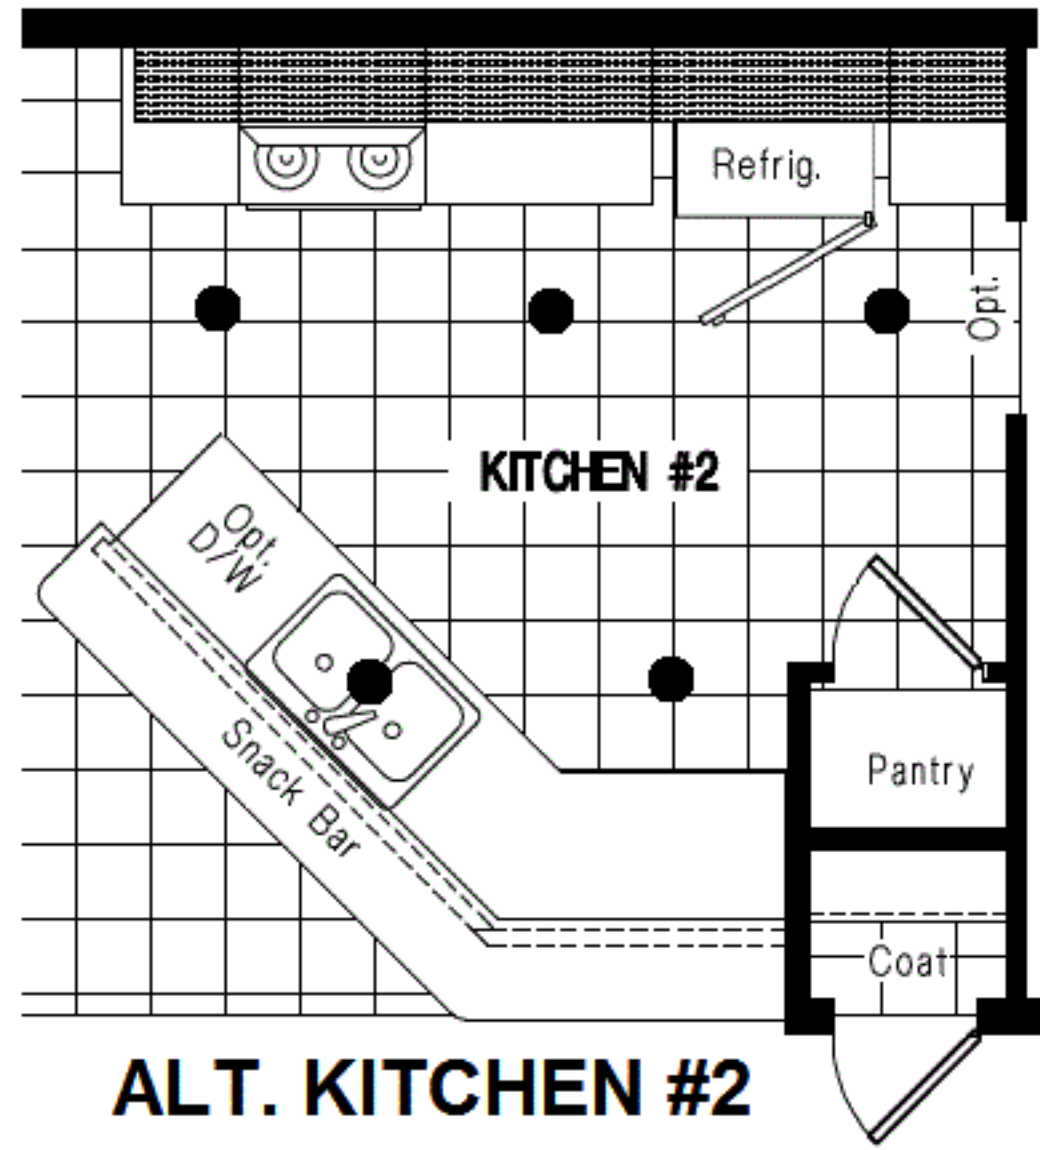

ALT. KITCHEN #3

ALT. KITCHEN #2

OPT. LG. WALK-IN PANTRY
(Only Available w/Standard Kitchen)

OPT. GLAMOUR BATH

OPT. WALK-IN PANTRY
(Only Available w/Standard Kitchen)

68'-0"

INSPIRATION *GOLD*
The EUCALYPTUS 27x68 ING 681F
THREE BEDROOM, TWO BATH - 1,836 SQ. FT.