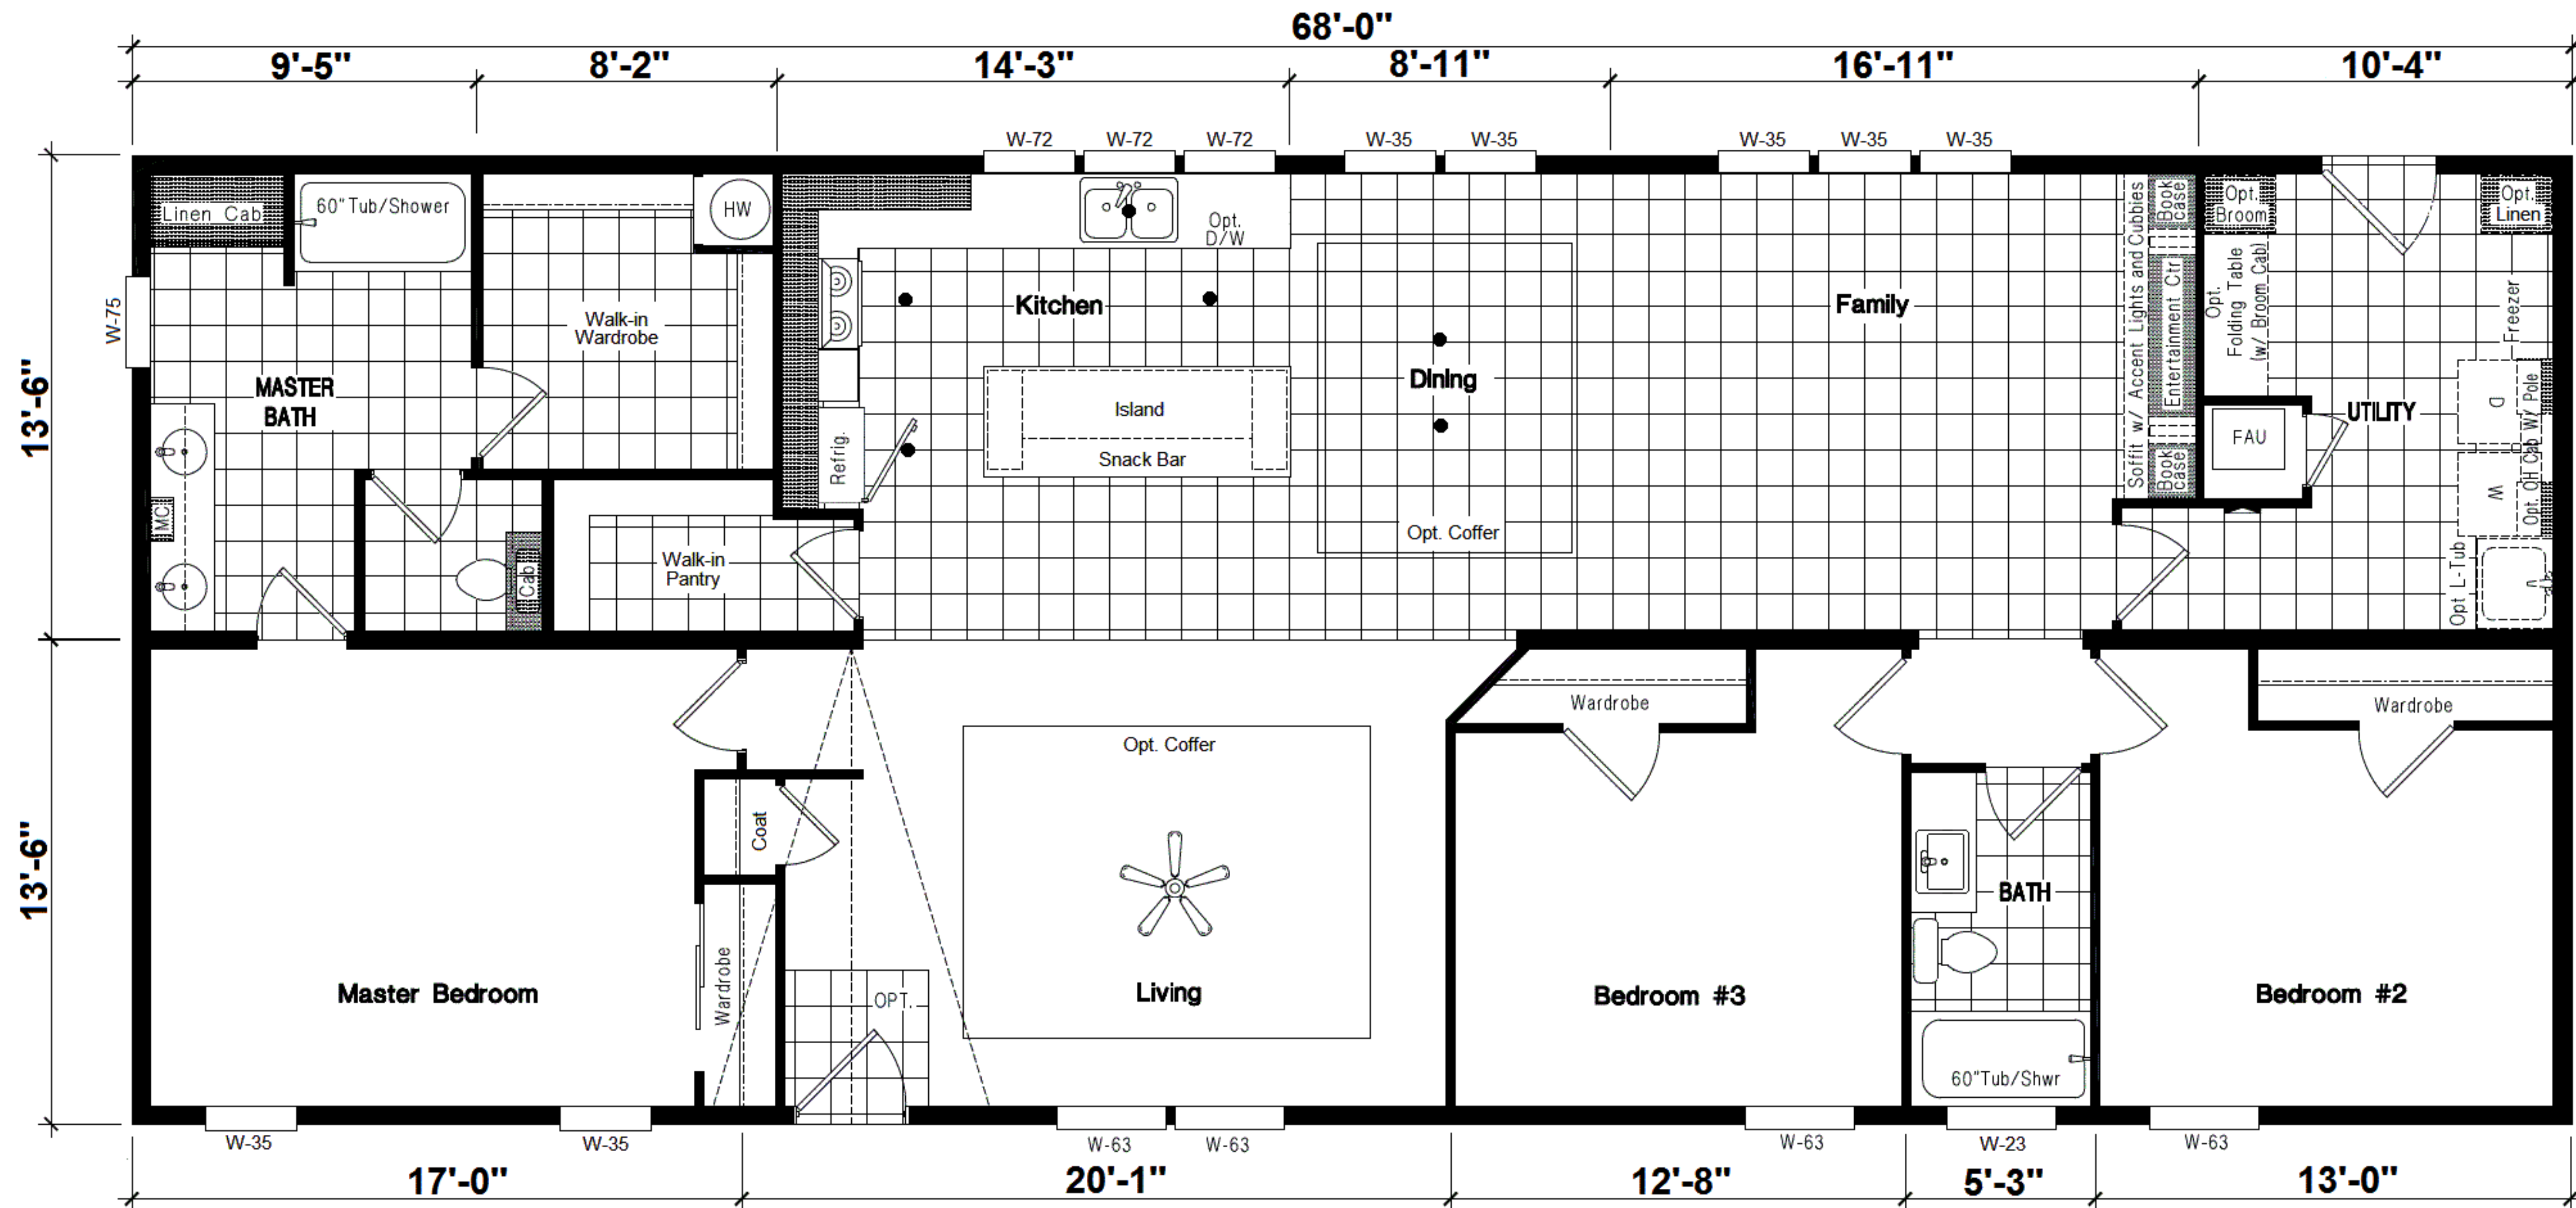

27 WIDE

Opt. Glamour Bath

Opt. Kitchen/Dining Location

Opt. 4th Bed Room

Opt. Half Bath

Opt. Rear Door Location

INSPIRATION *GOLD*
The WESTERN LARCH 27x68 ING 684F
THREE BEDROOM, TWO BATH - 1,836 SQ. FT.

Golden West Homes - Due to our continuous improvement effort we reserve the right to change standards features, pricing, materials and specifications without notice or obligation