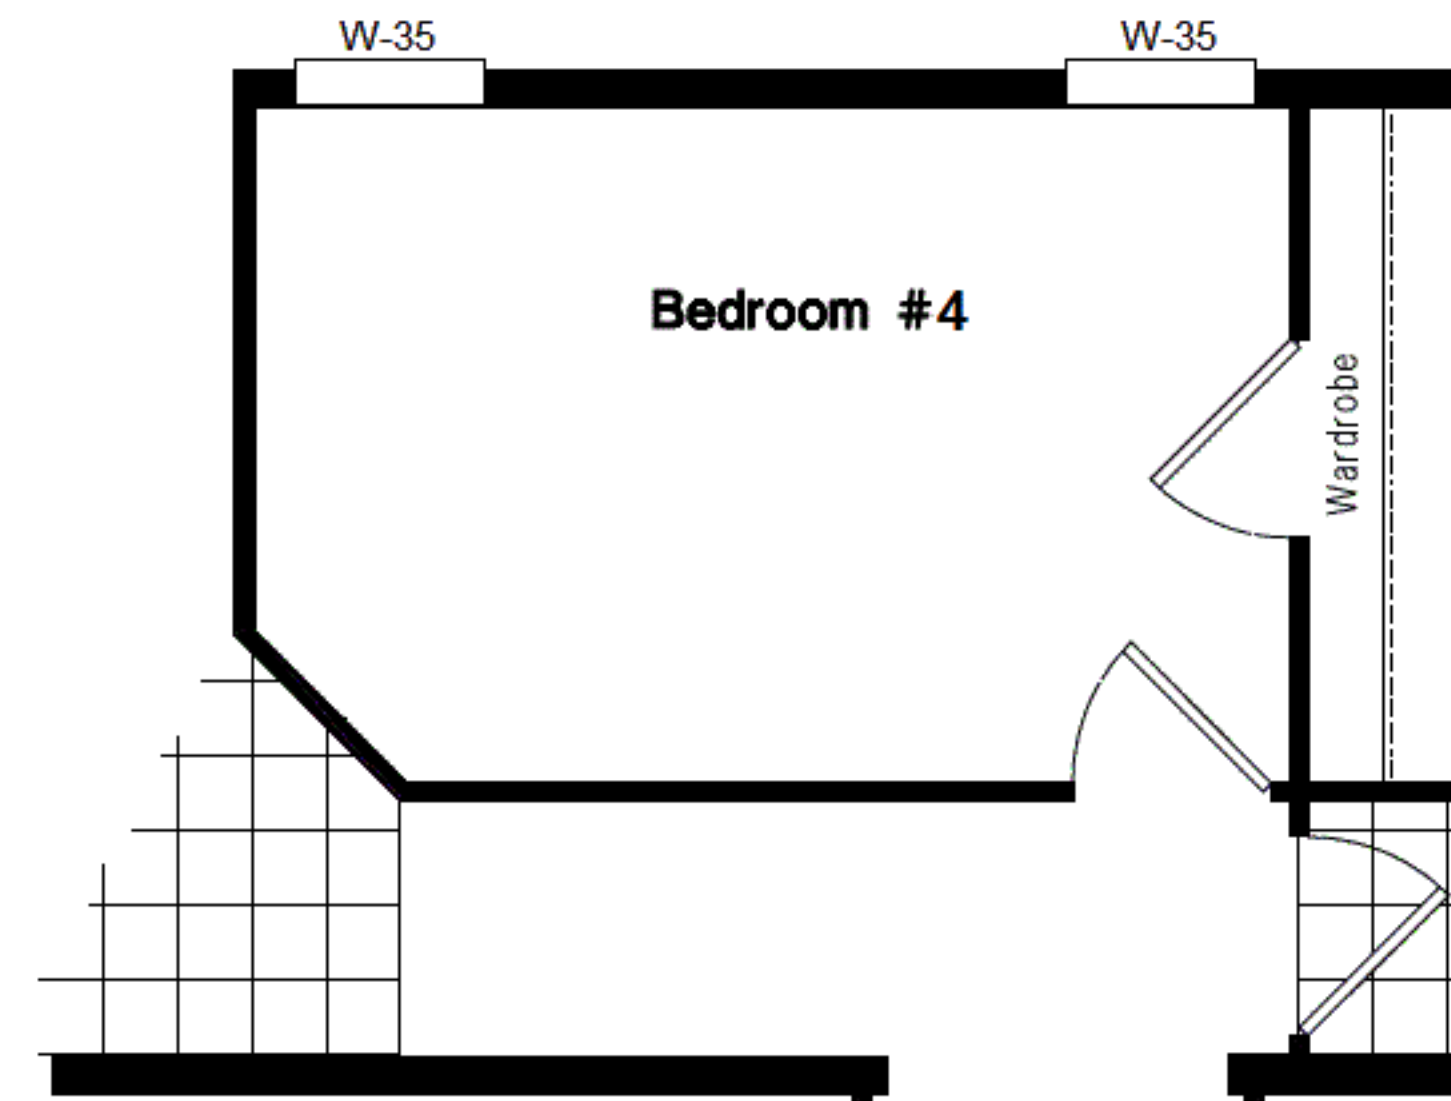

27 WIDE

Opt. Glamour Bath

Opt. Kitchen/Dining Location

Opt. 4th Bed Room

Opt. Half Bath

Opt. Rear Door Location

INSPIRATION *GOLD*
The WESTERN LARCH 27x68 ING 684F
THREE BEDROOM, TWO BATH - 1,836 SQ. FT.

Golden West Homes - Due to our continuous improvement effort we reserve the right to change standards features, pricing, materials and specifications without notice or obligation