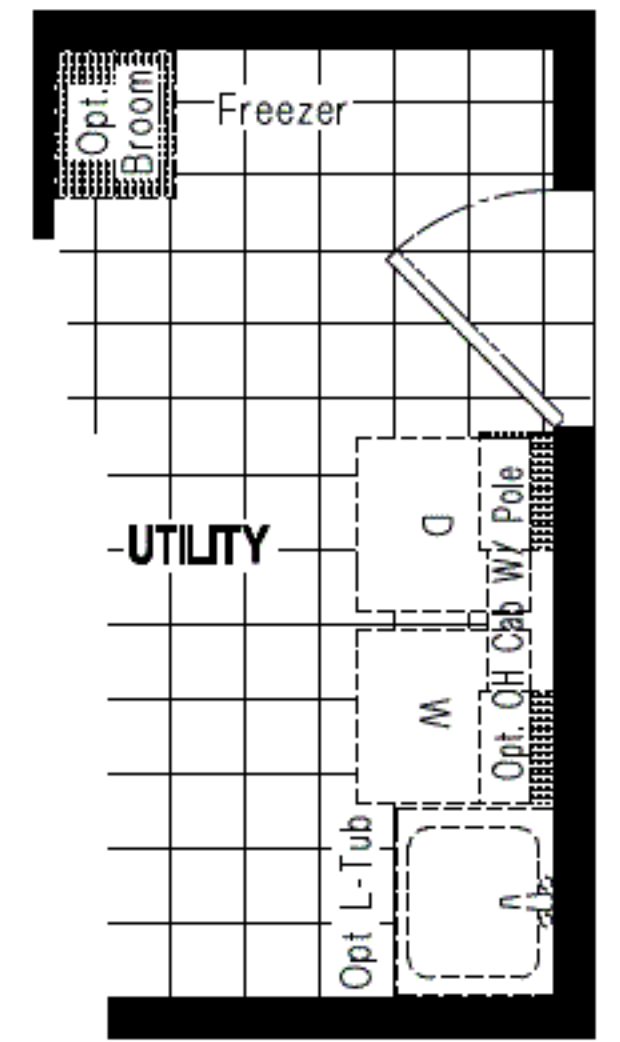

27 WIDE

Opt. Glamour Bath

Opt. Kitchen/Dining Location

Opt. 4th Bed Room

Opt. Half Bath

Opt. Rear Door Location

INSPIRATION *GOLD*
The WESTERN LARCH 27x68 ING 684F
THREE BEDROOM, TWO BATH - 1,836 SQ. FT.

Golden West Homes - Due to our continuous improvement effort we reserve the right to change standards features, pricing, materials and specifications without notice or obligation