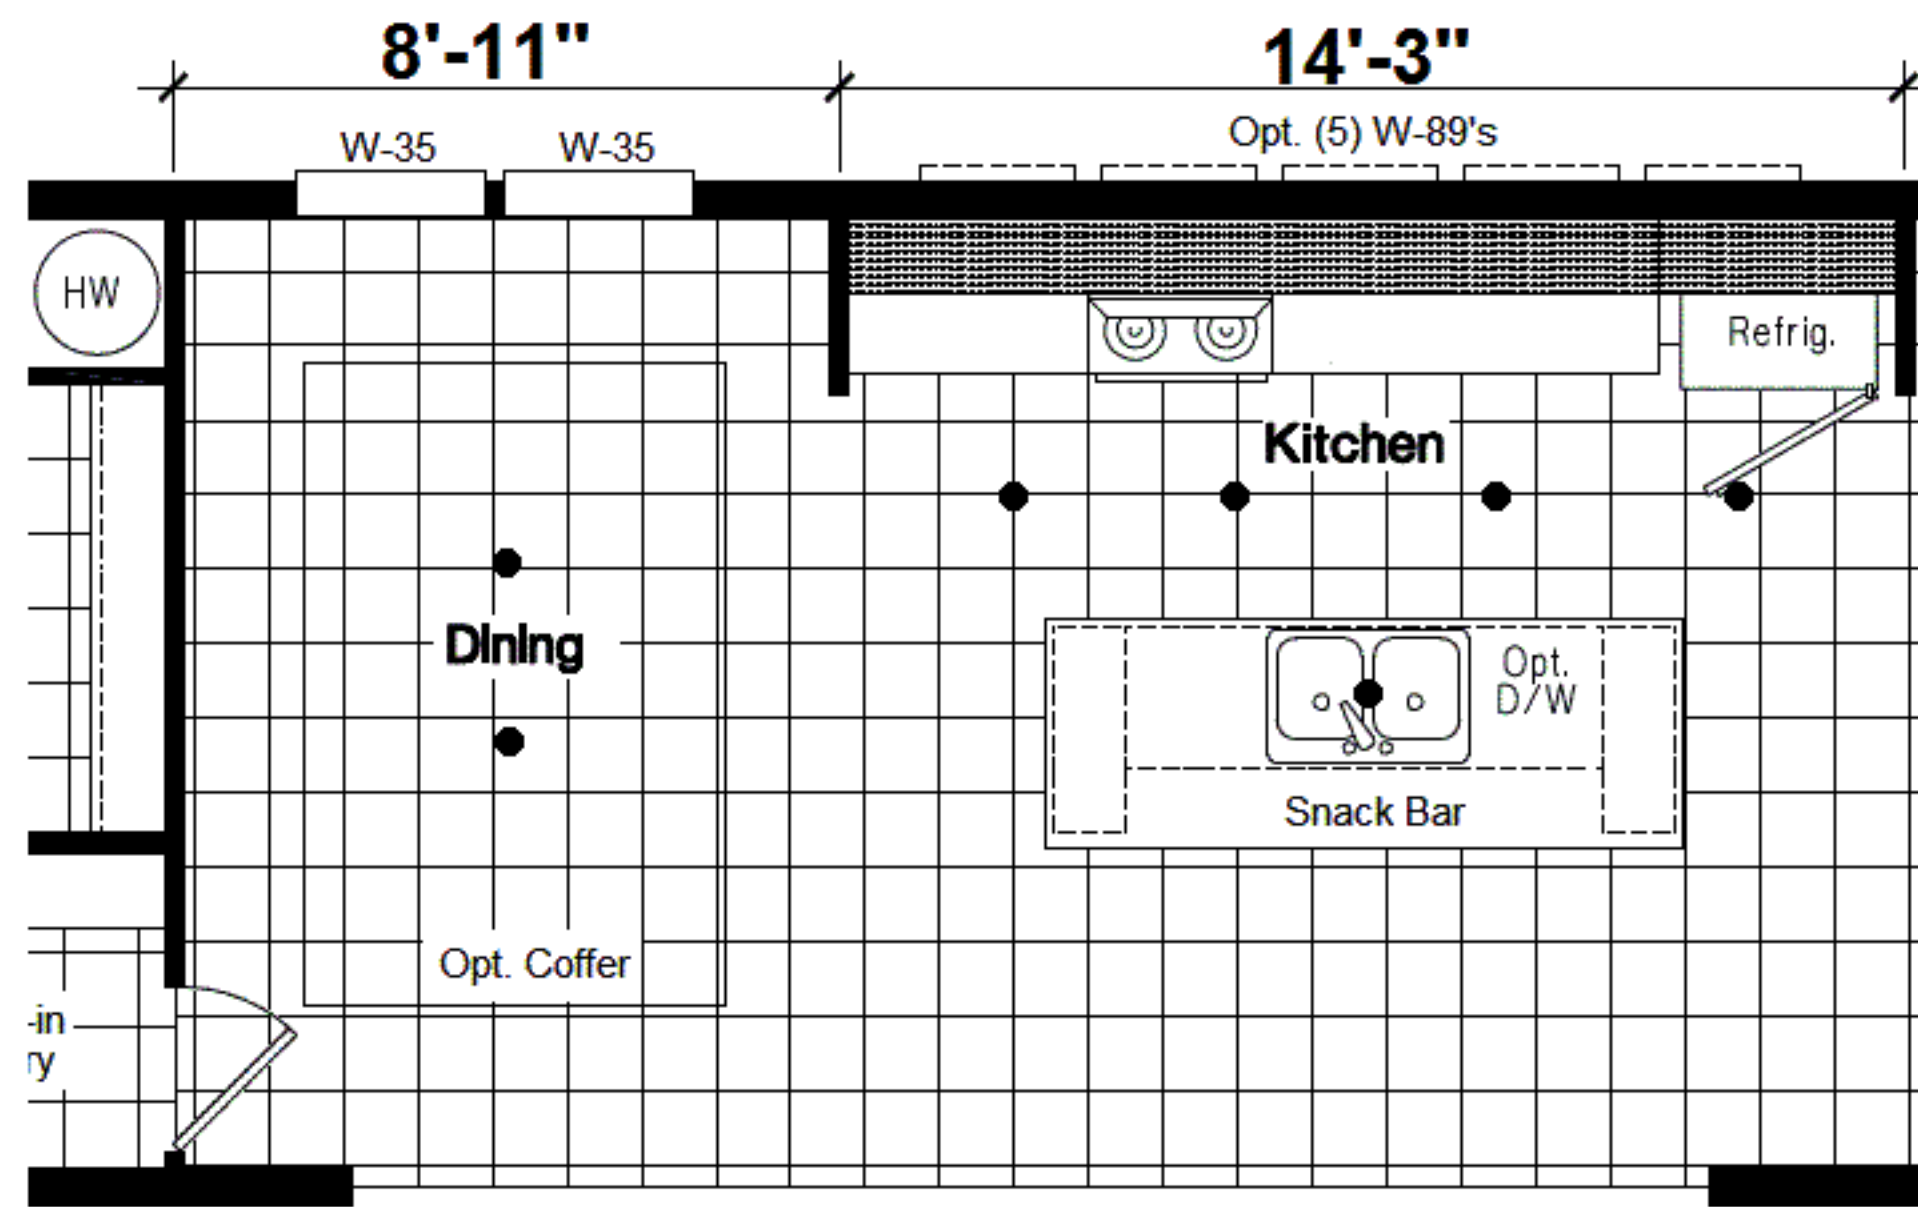

27 WIDE

Opt. Glamour Bath

Opt. Kitchen/Dining Location

Opt. 4th Bed Room

Opt. Half Bath

Opt. Rear Door Location

INSPIRATION *GOLD*
The WESTERN LARCH 27x68 ING 684F
THREE BEDROOM, TWO BATH - 1,836 SQ. FT.

Golden West Homes - Due to our continuous improvement effort we reserve the right to change standards features, pricing, materials and specifications without notice or obligation