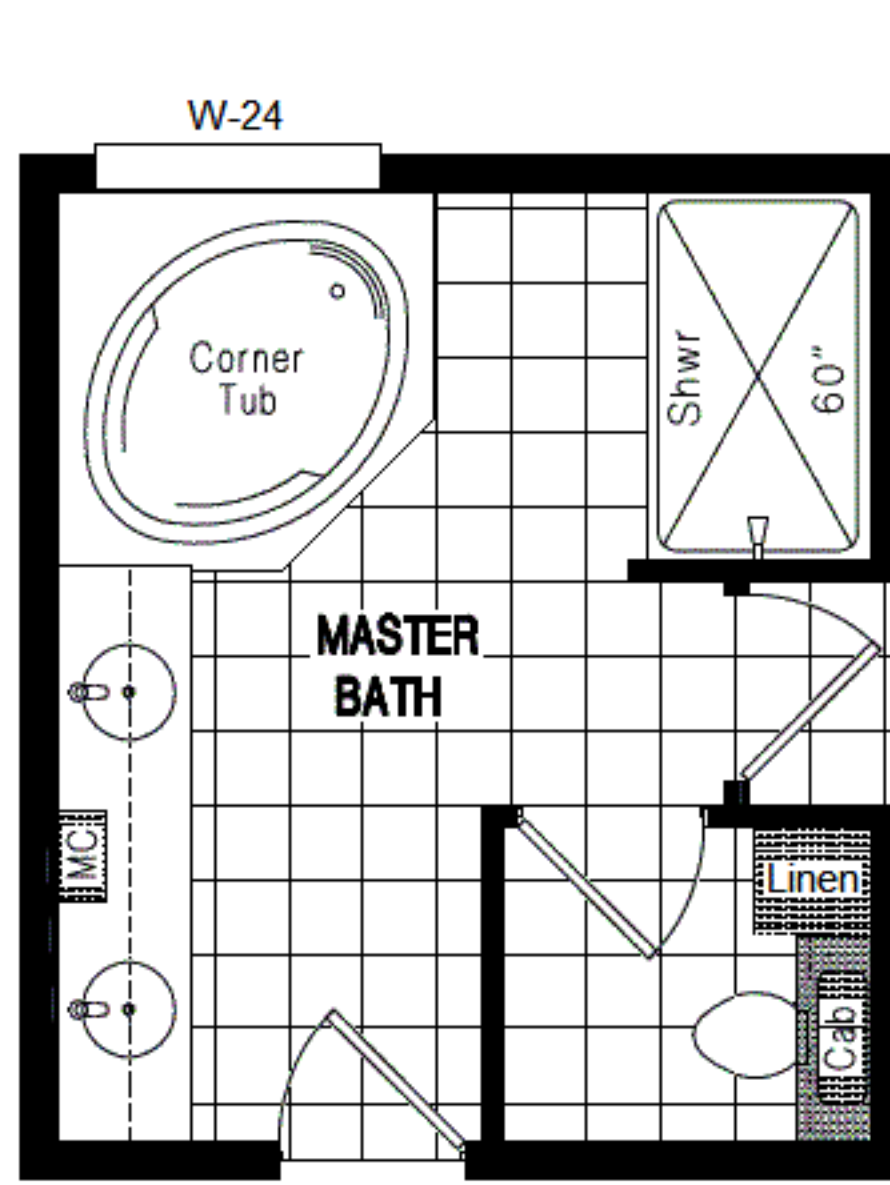

27 WIDE

Opt. Glamour Bath

Opt. Kitchen/Dining Location

Opt. 4th Bed Room

Opt. Half Bath

Opt. Rear Door Location

INSPIRATION *GOLD*
The WESTERN LARCH 27x68 ING 684F
THREE BEDROOM, TWO BATH - 1,836 SQ. FT.

Golden West Homes - Due to our continuous improvement effort we reserve the right to change standards features, pricing, materials and specifications without notice or obligation