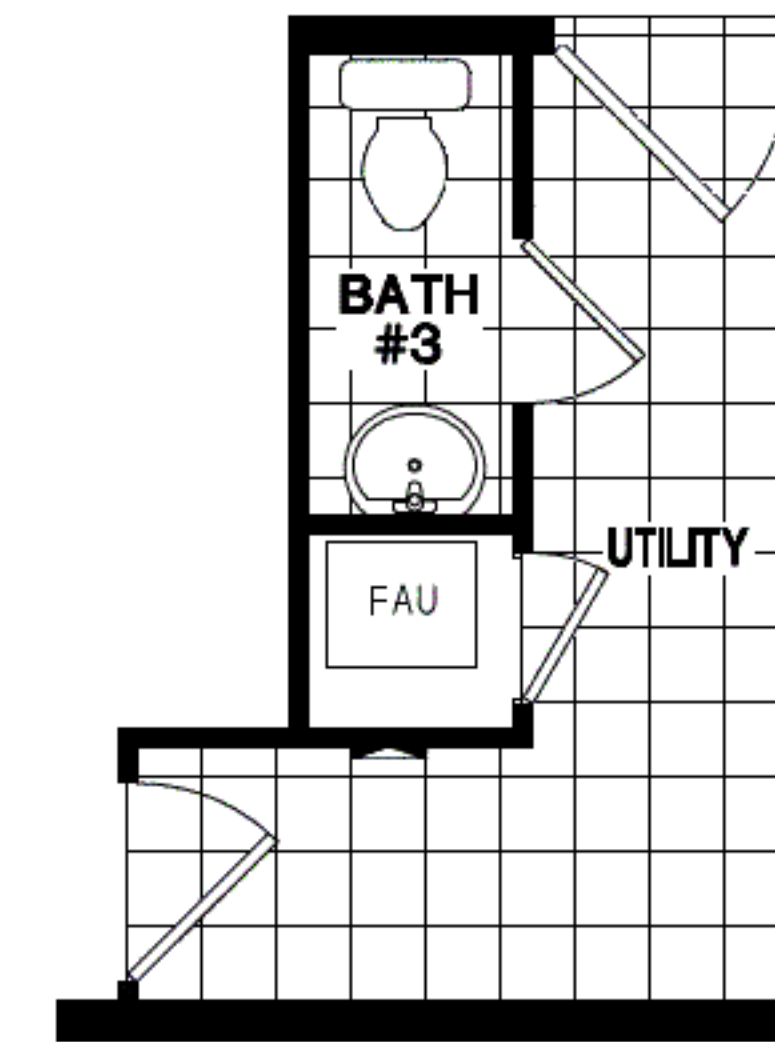

27 WIDE

Opt. Glamour Bath

Opt. Kitchen/Dining Location

Opt. 4th Bed Room

Opt. Half Bath

Opt. Rear Door Location

INSPIRATION *GOLD*
The WESTERN LARCH 27x68 ING 684F
THREE BEDROOM, TWO BATH - 1,836 SQ. FT.

Golden West Homes - Due to our continuous improvement effort we reserve the right to change standards features, pricing, materials and specifications without notice or obligation