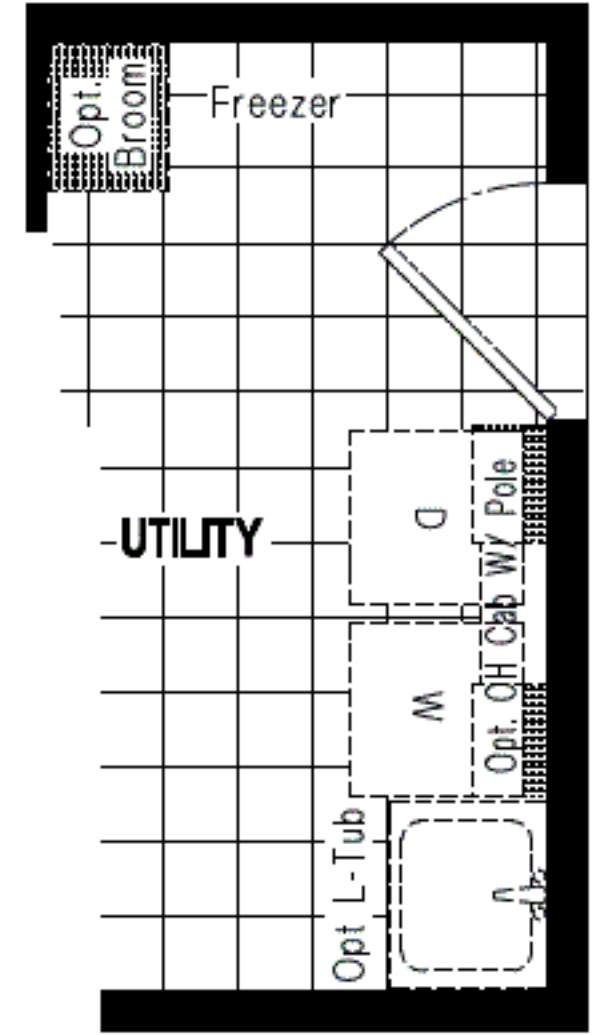

Opt. Glamour Bath

Opt. Kitchen/Dining Location

Opt. 4th Bed Room

Opt. Half Bath

Opt. Rear Door Location

INSPIRATION *GOLD*
The WESTERN LARCH 27x68 ING 684F
THREE BEDROOM, TWO BATH - 1,836 SQ. FT.