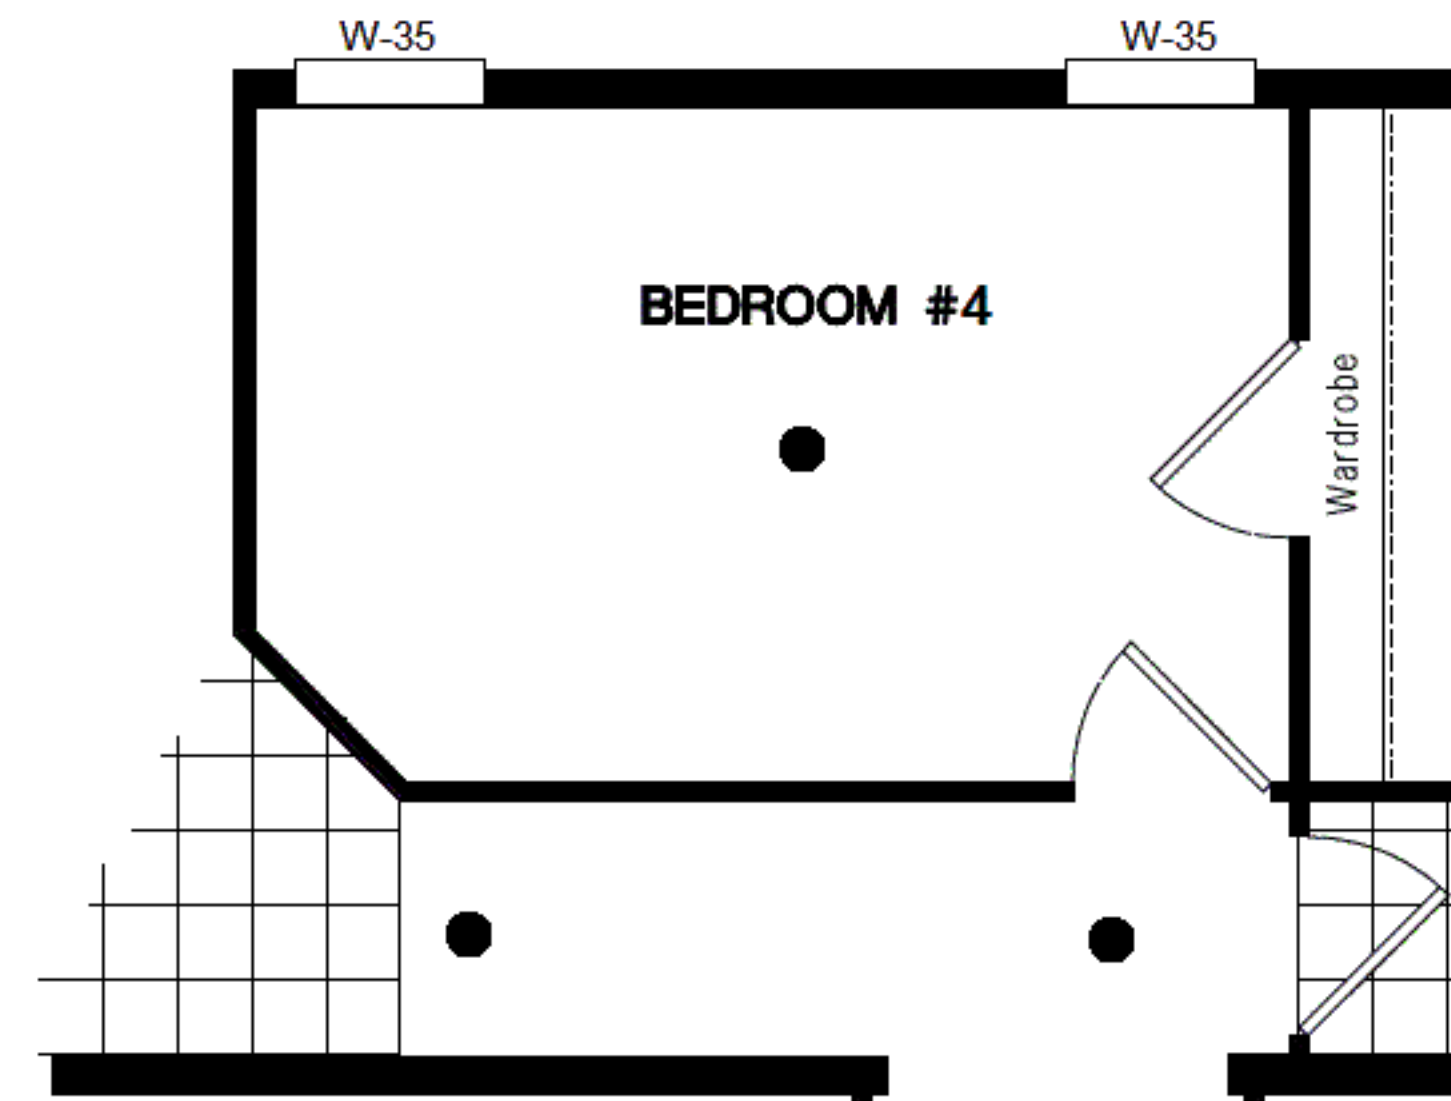

Opt. Glamour Bath

Opt. Kitchen/Dining Location

Opt. 4th Bed Room

Opt. Half Bath

Opt. Rear Door Location

INSPIRATION *GOLD*
The WESTERN LARCH 27x68 ING 684F
THREE BEDROOM, TWO BATH - 1,836 SQ. FT.