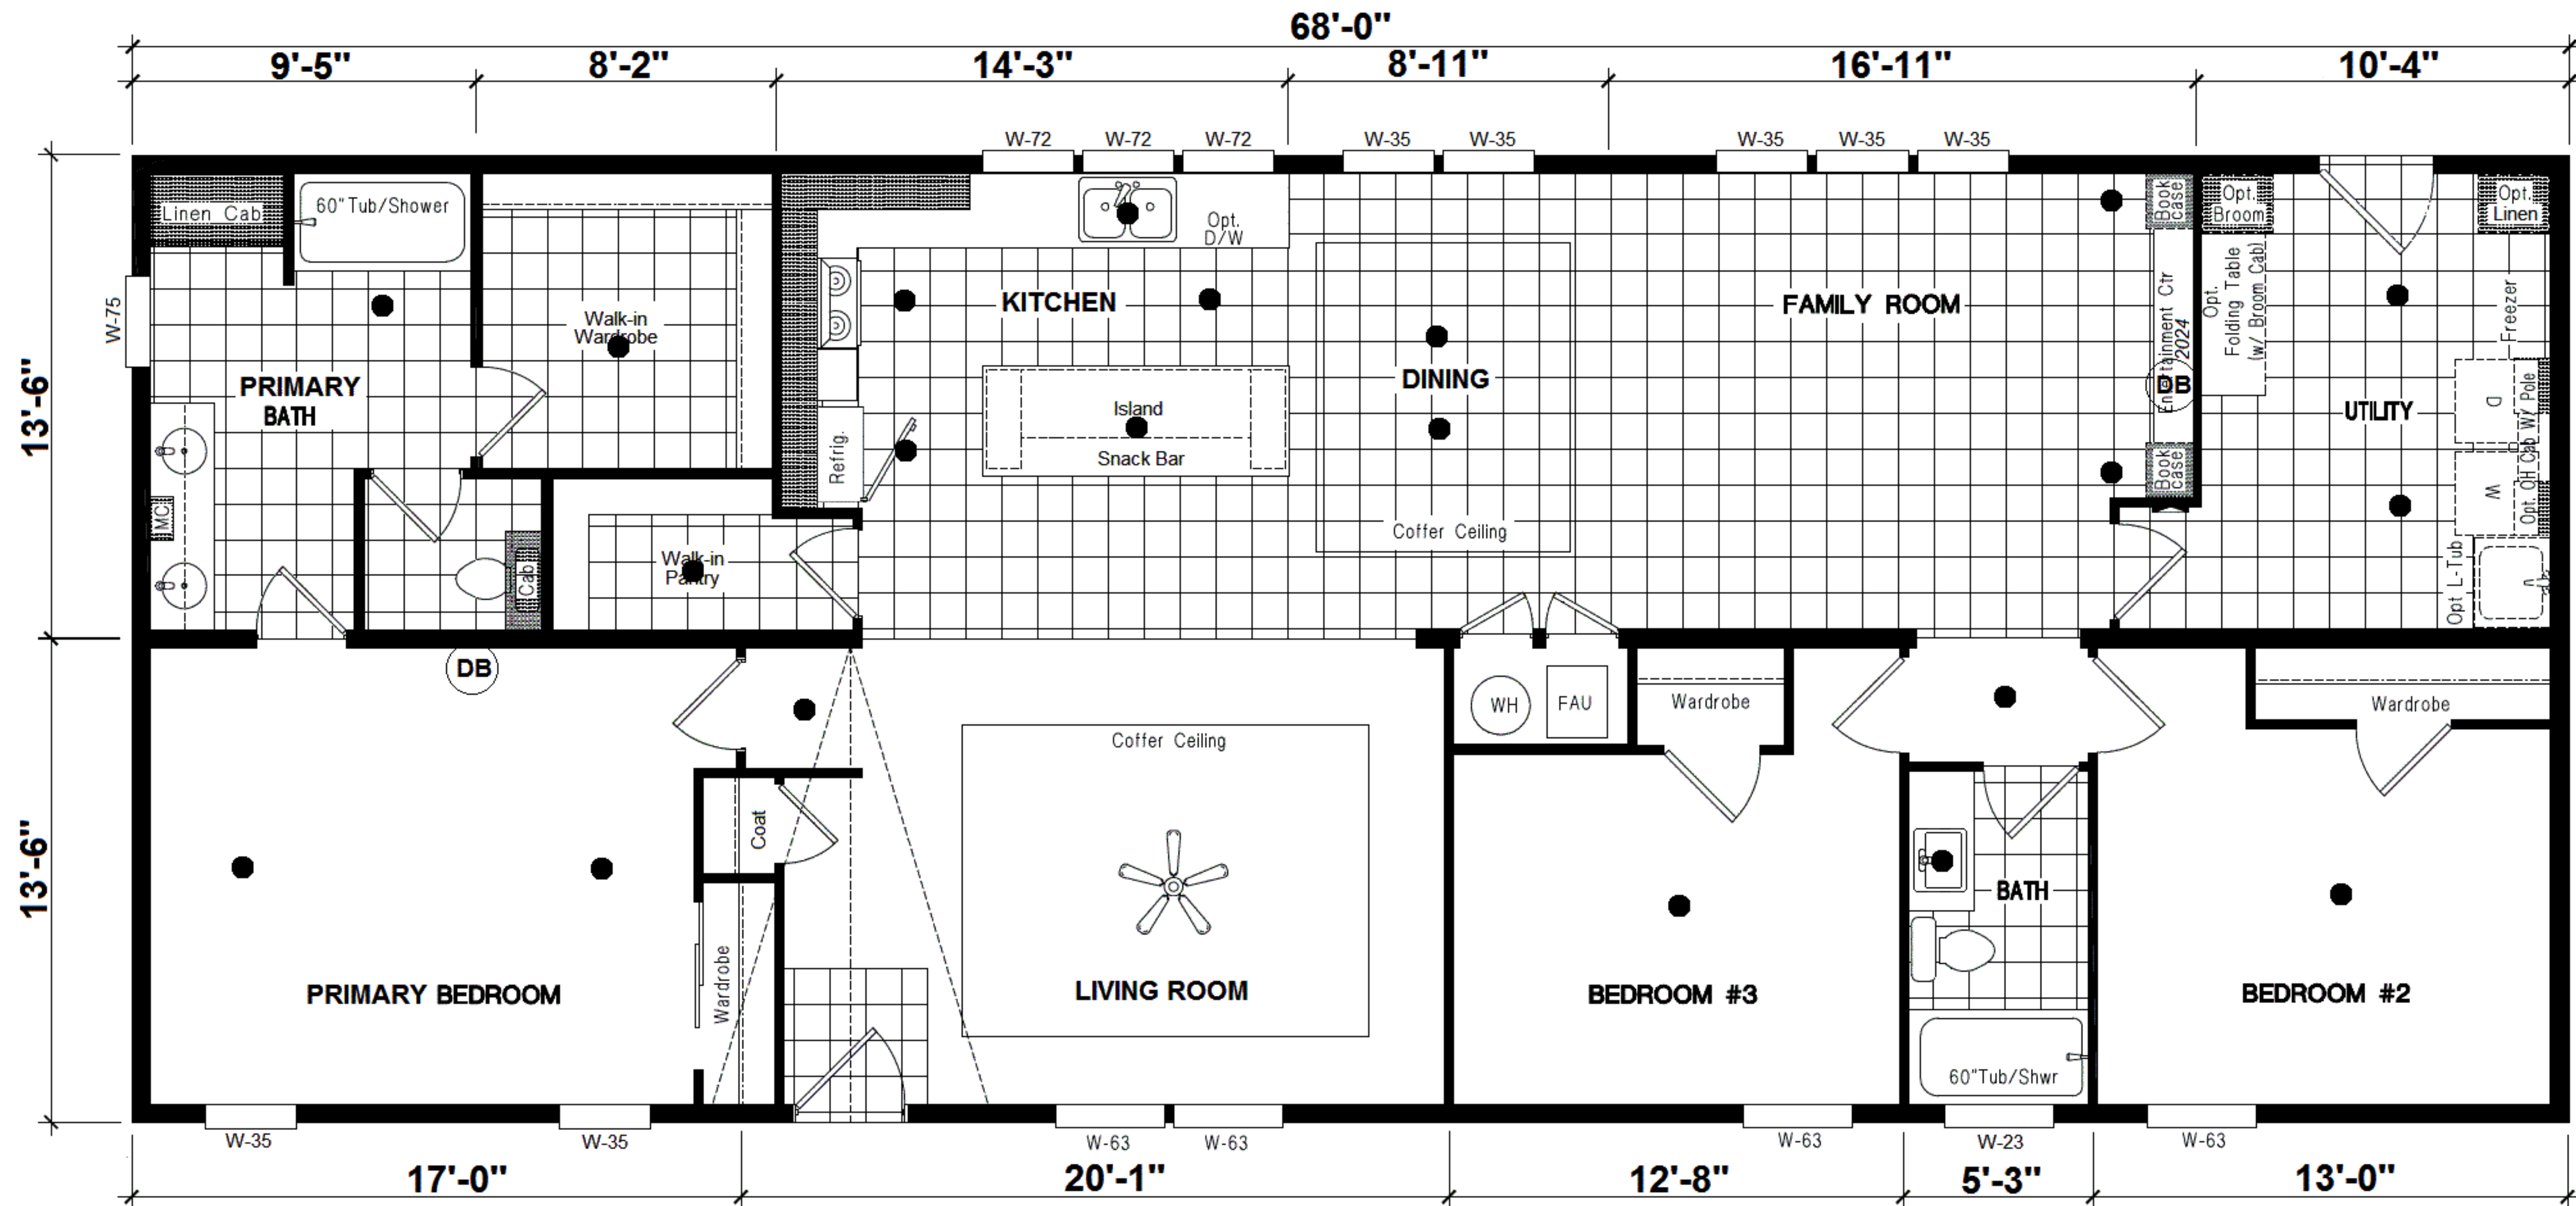

Opt. Glamour Bath

Opt. Kitchen/Dining Location

Opt. 4th Bed Room

Opt. Half Bath

Opt. Rear Door Location

INSPIRATION *GOLD*
The WESTERN LARCH 27x68 ING 684F
THREE BEDROOM, TWO BATH - 1,836 SQ. FT.