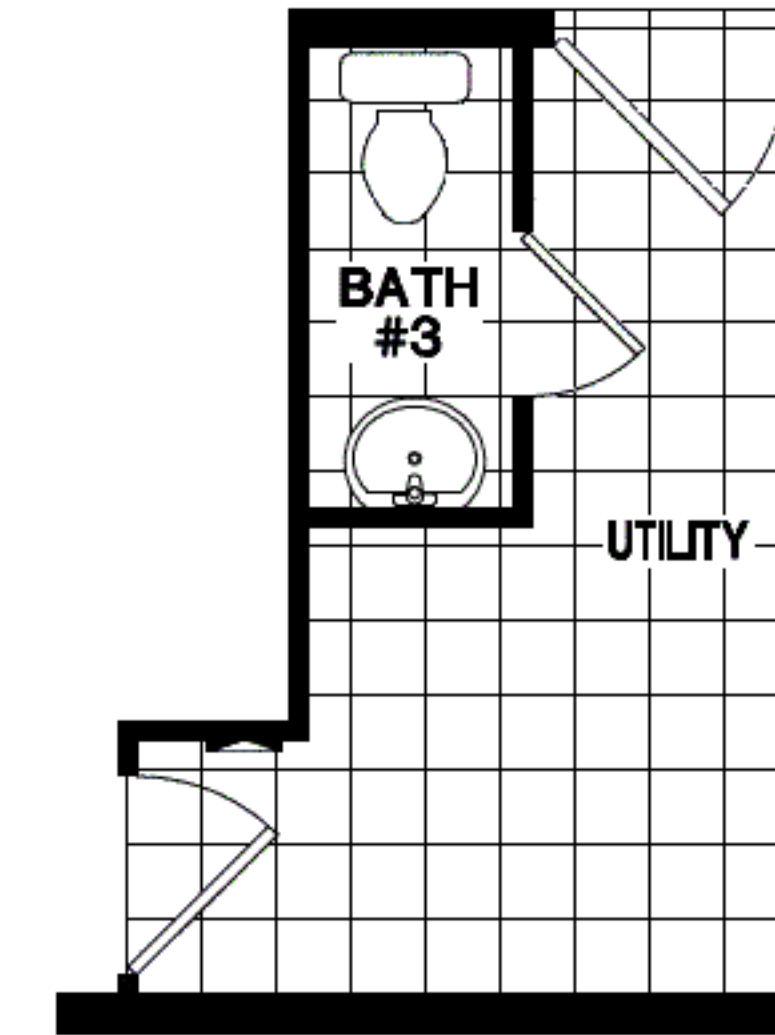

Opt. Glamour Bath

Opt. Kitchen/Dining Location

Opt. 4th Bed Room

Opt. Half Bath

Opt. Rear Door Location

INSPIRATION *GOLD*
The WESTERN LARCH 27x68 ING 684F
THREE BEDROOM, TWO BATH - 1,836 SQ. FT.