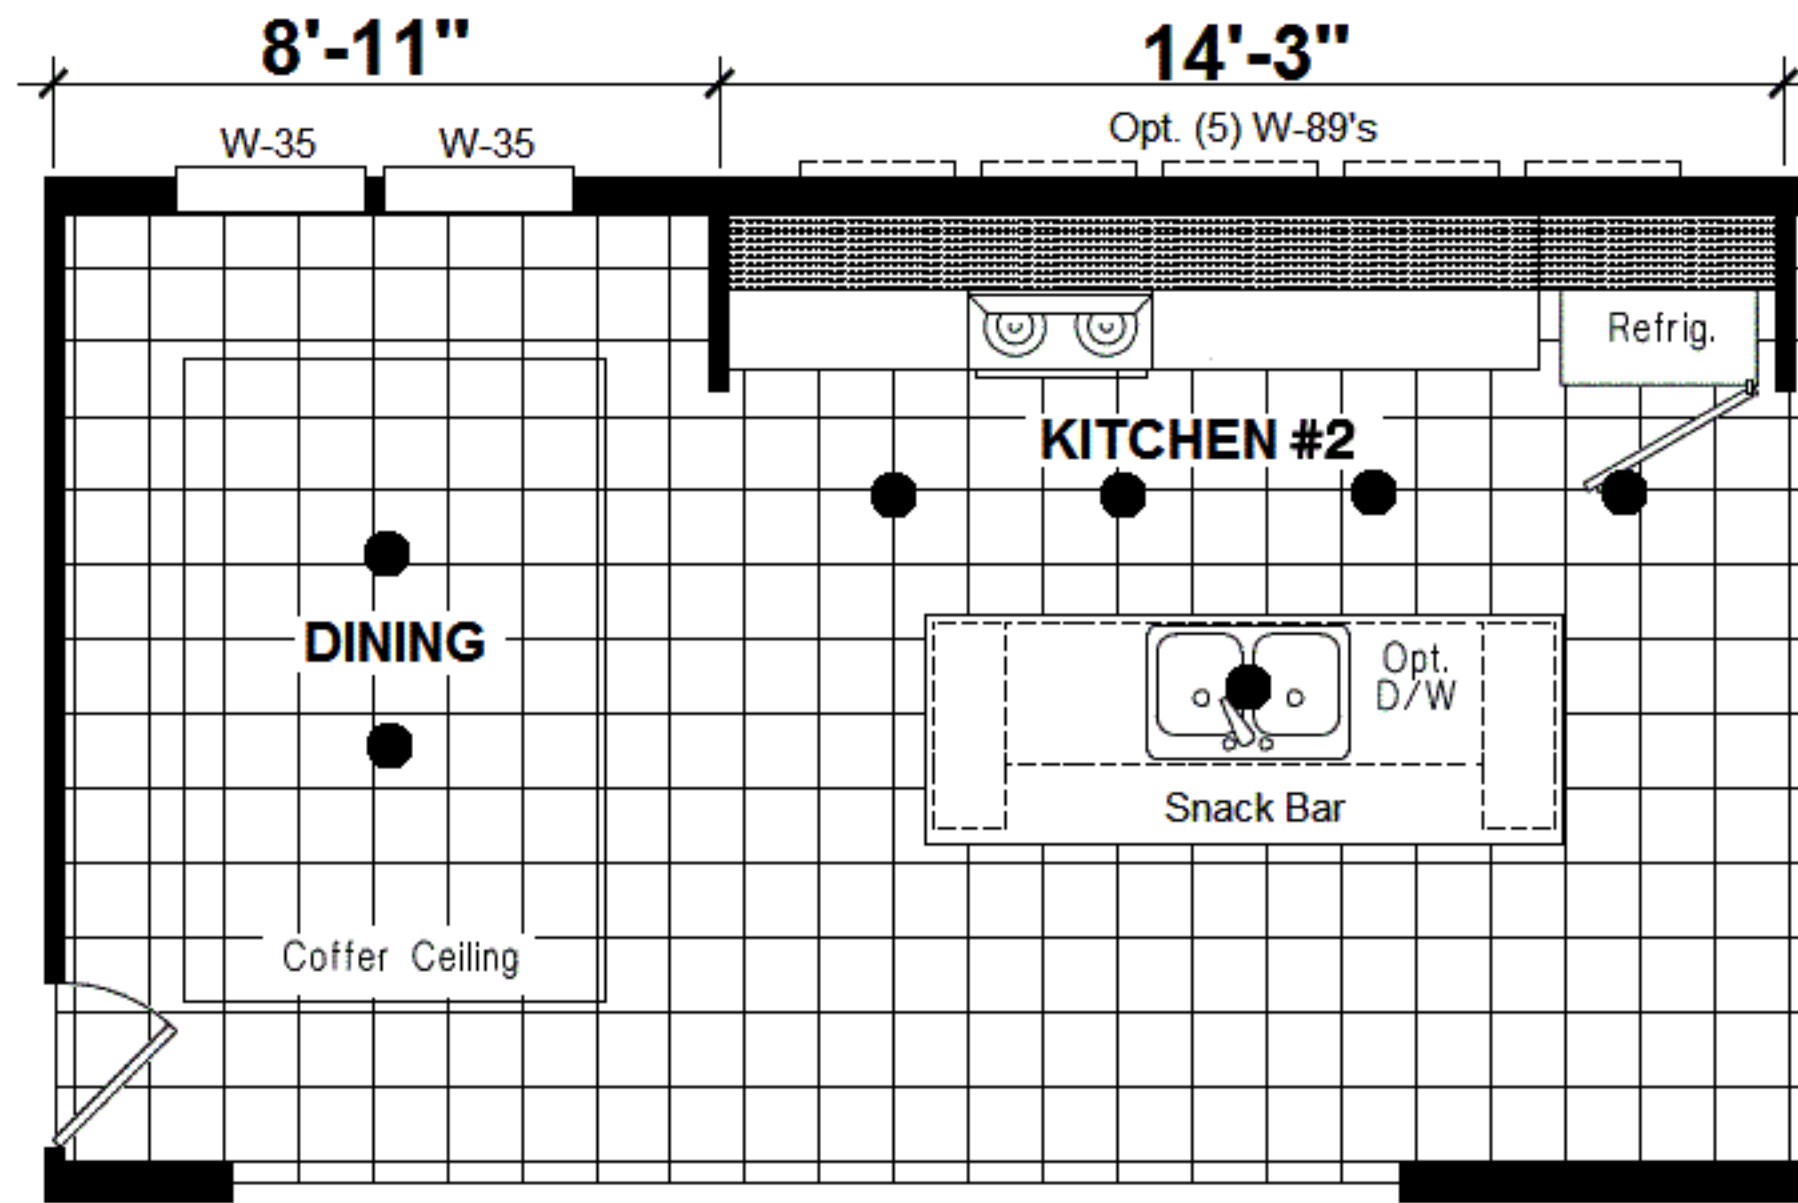

Opt. Glamour Bath

Opt. Kitchen/Dining Location

Opt. 4th Bed Room

Opt. Half Bath

Opt. Rear Door Location

INSPIRATION *GOLD*
The WESTERN LARCH 27x68 ING 684F
THREE BEDROOM, TWO BATH - 1,836 SQ. FT.