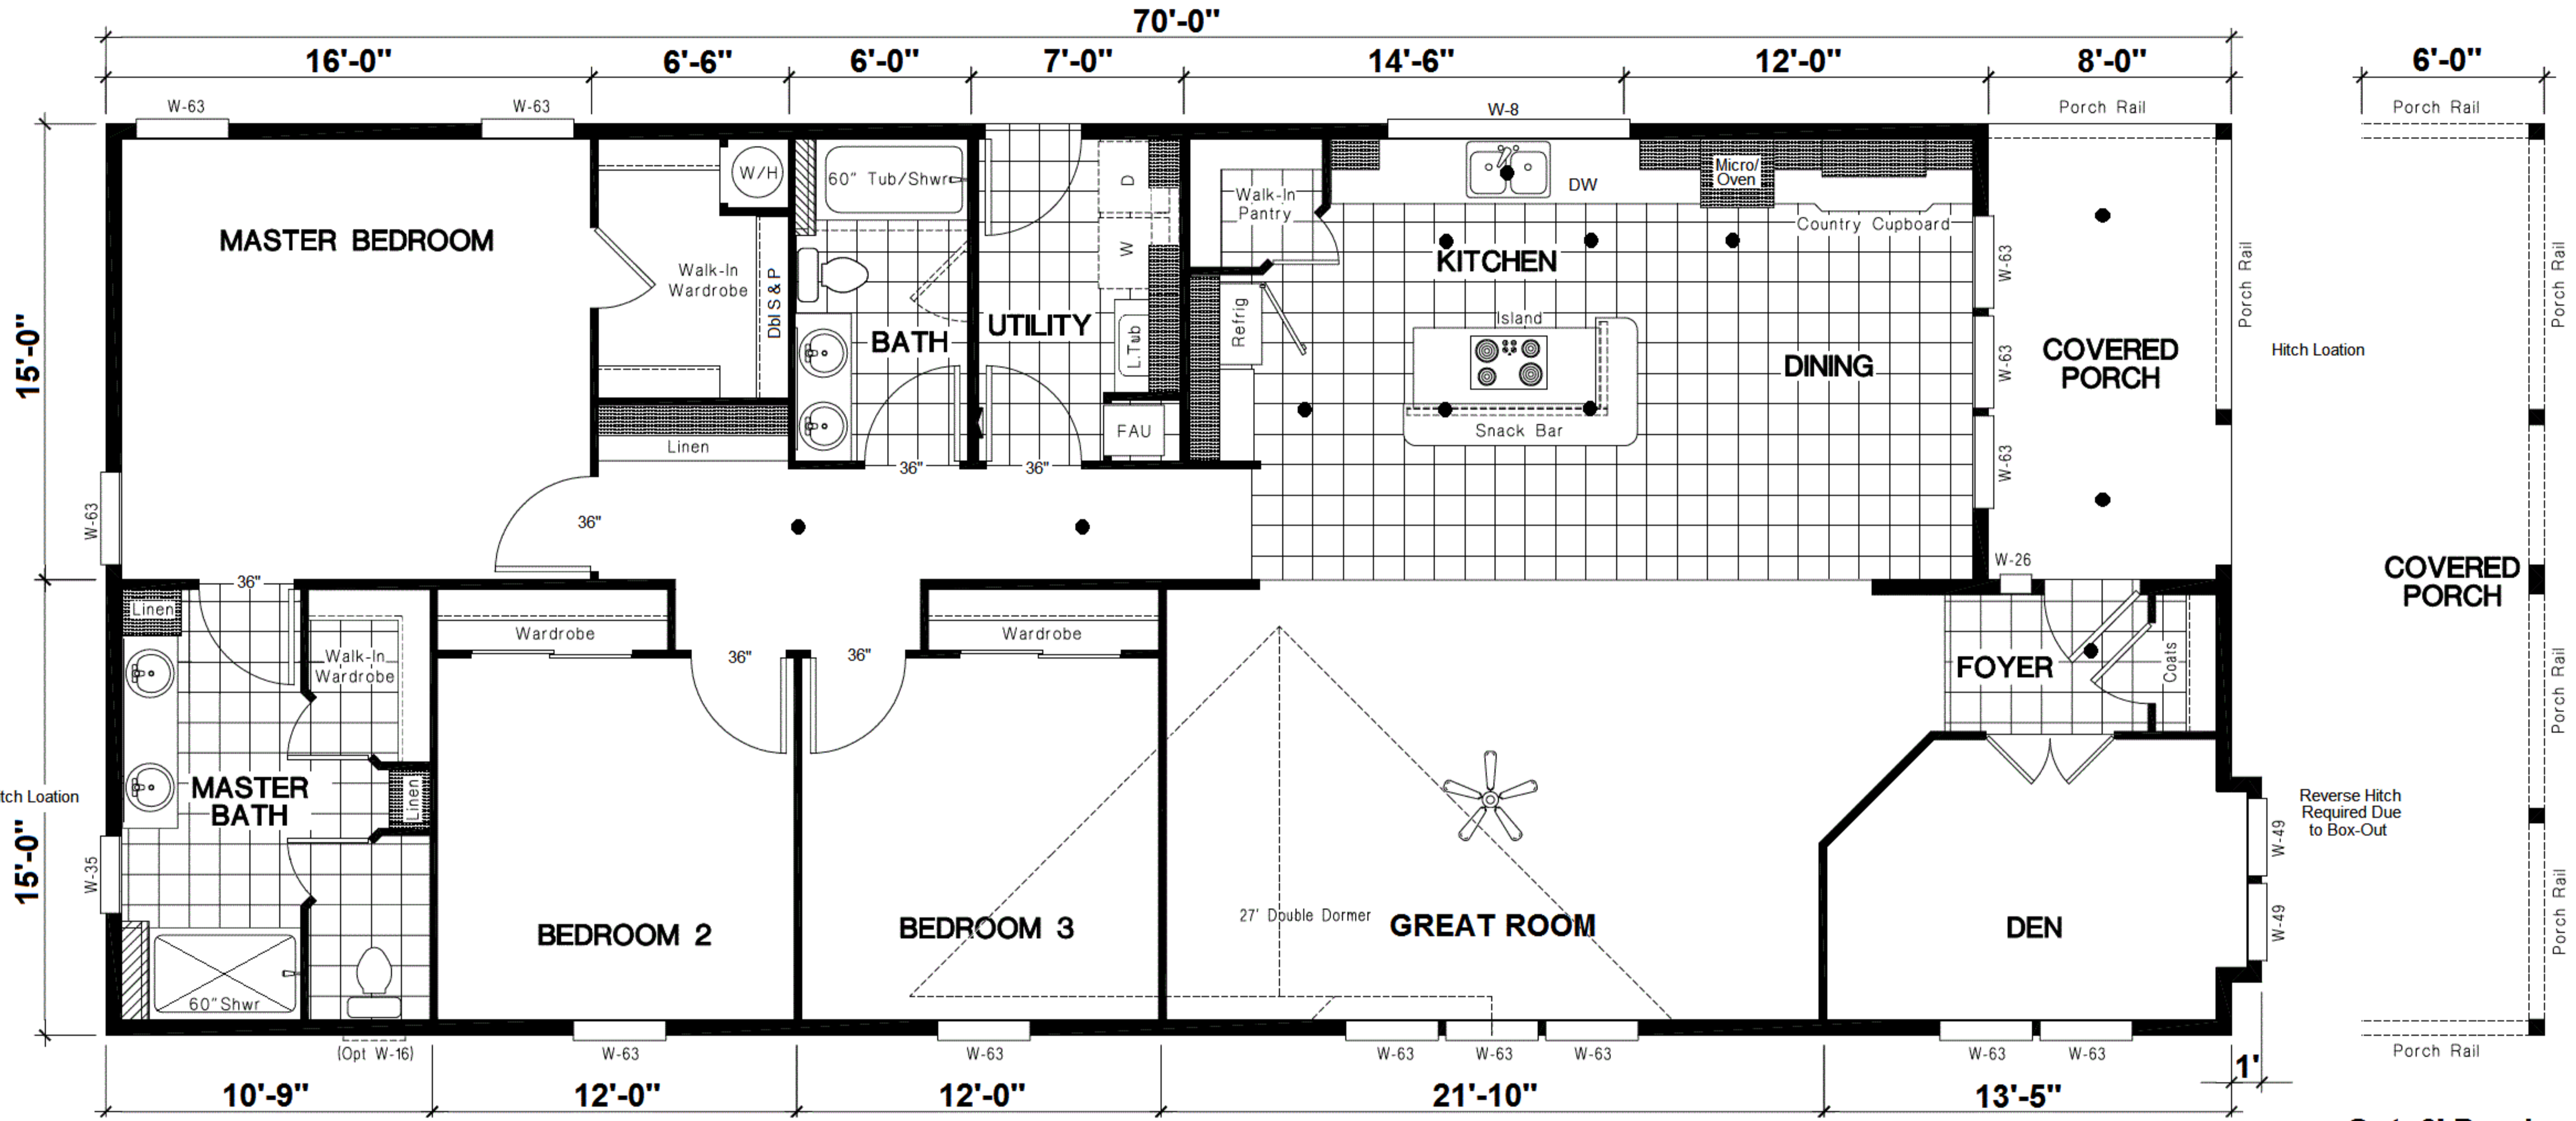

PLATINUM SERIES 30x70 GSP 703G

3 BEDROOM, 2 BATH, DEN - 2,100 SQ. FT.

30 WIDE

Opt. 6' Porch
Note...Max. Porch