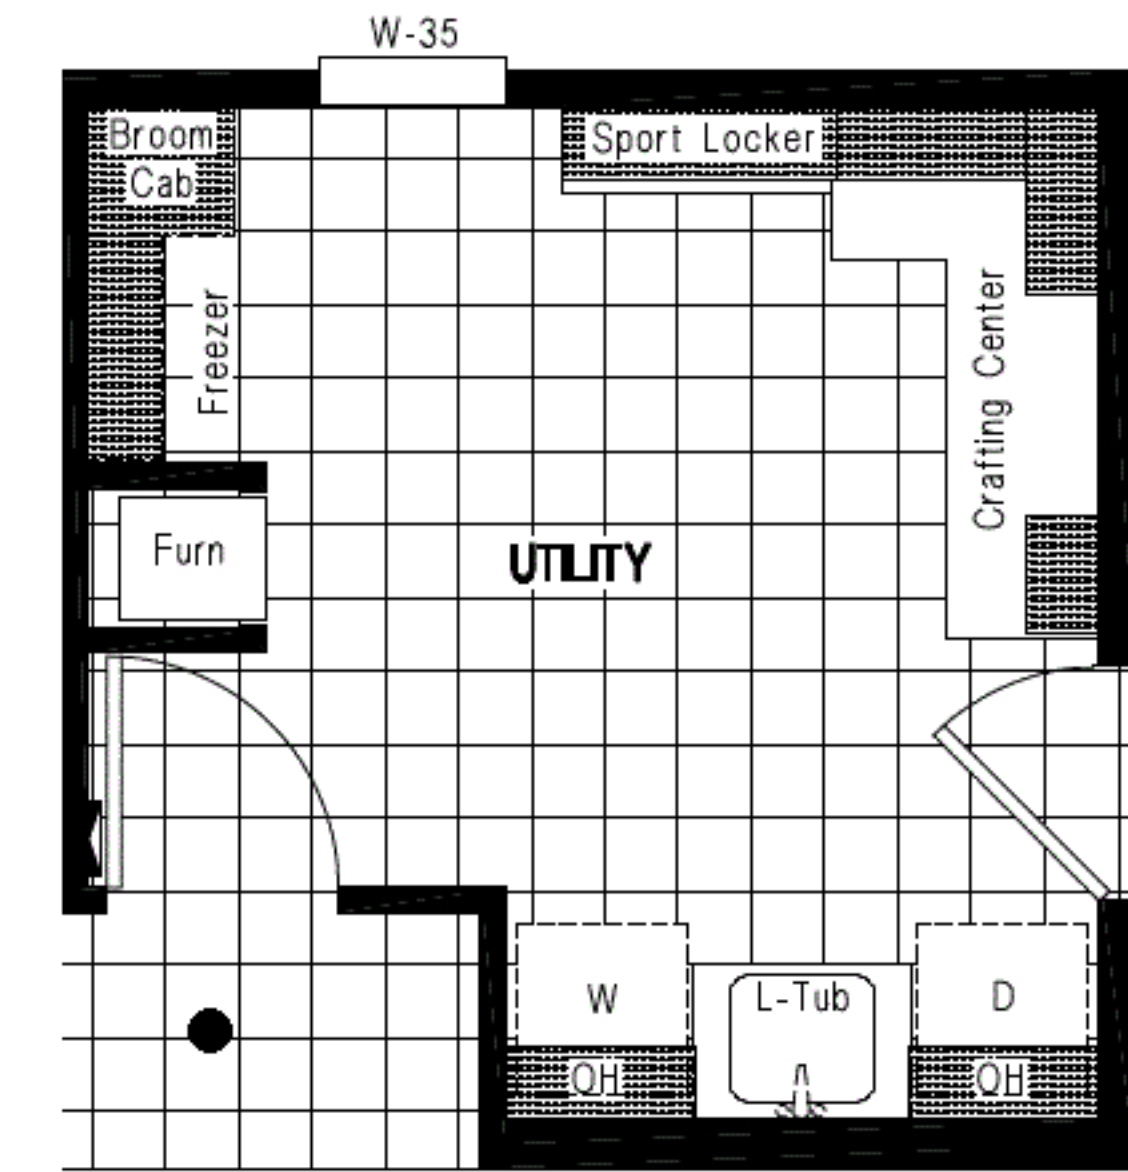

PLATINUM SERIES 30x70 GSP 705G

3 BEDROOM, 2 BATH, GREAT ROOM - 2,100 SQ. FT.

30 WIDE

OPT. CERAMIC TILE SHOWER W/ SEAT

OPT. DRESSING MIRRORS w/ CAN LIGHT

70'-0"