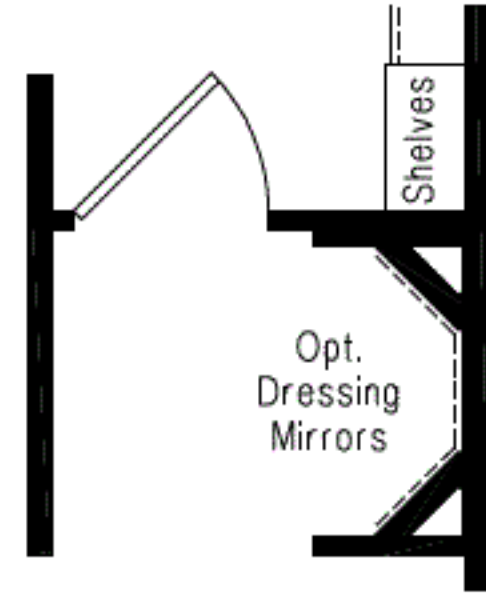

PLATINUM SERIES 30x70 GSP 705G

3 BEDROOM, 2 BATH, GREAT ROOM - 2,100 SQ. FT.

30 WIDE

OPT. CERAMIC TILE SHOWER W/ SEAT

OPT. DRESSING MIRRORS w/ CAN LIGHT

70'-0"