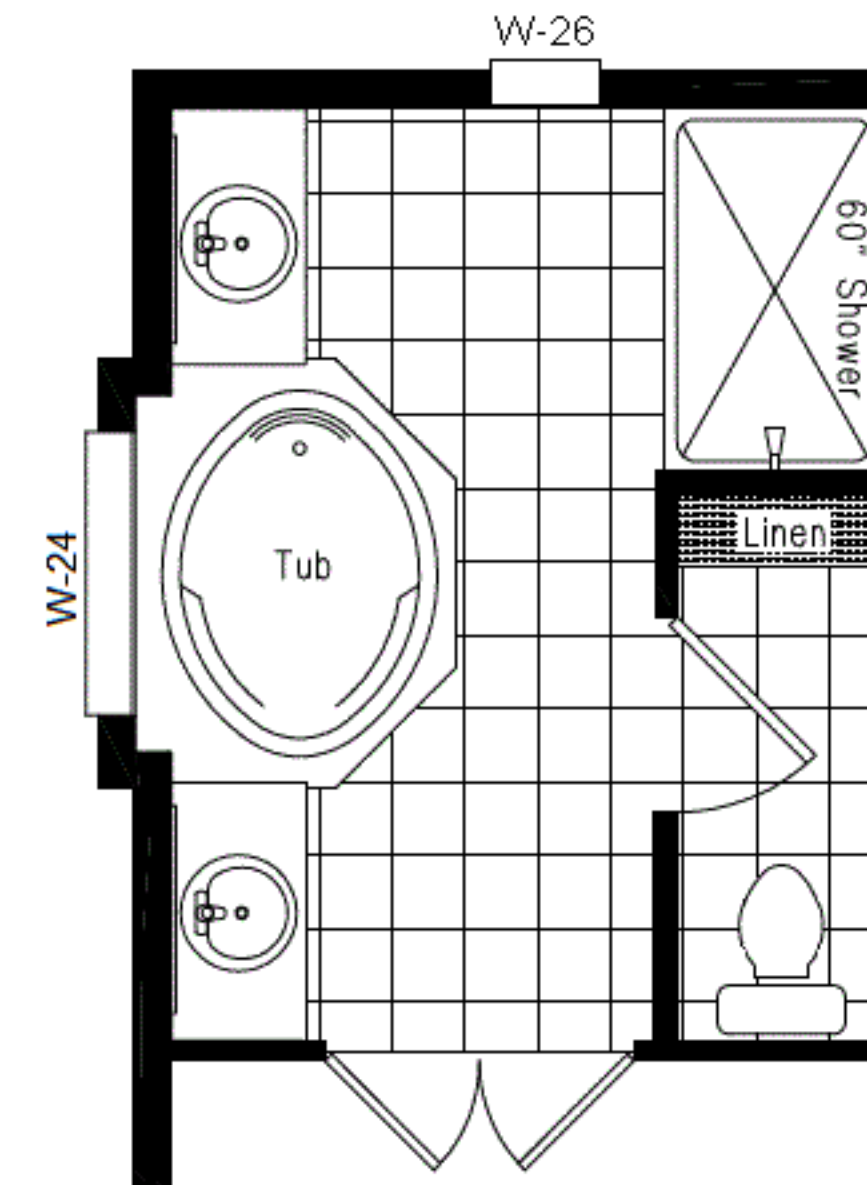

PLATINUM SERIES 30x70 GSP 705G

3 BEDROOM, 2 BATH, GREAT ROOM - 2,100 SQ. FT.

30 WIDE

OPT. CERAMIC TILE SHOWER W/ SEAT

OPT. DRESSING MIRRORS w/ CAN LIGHT

70'-0"