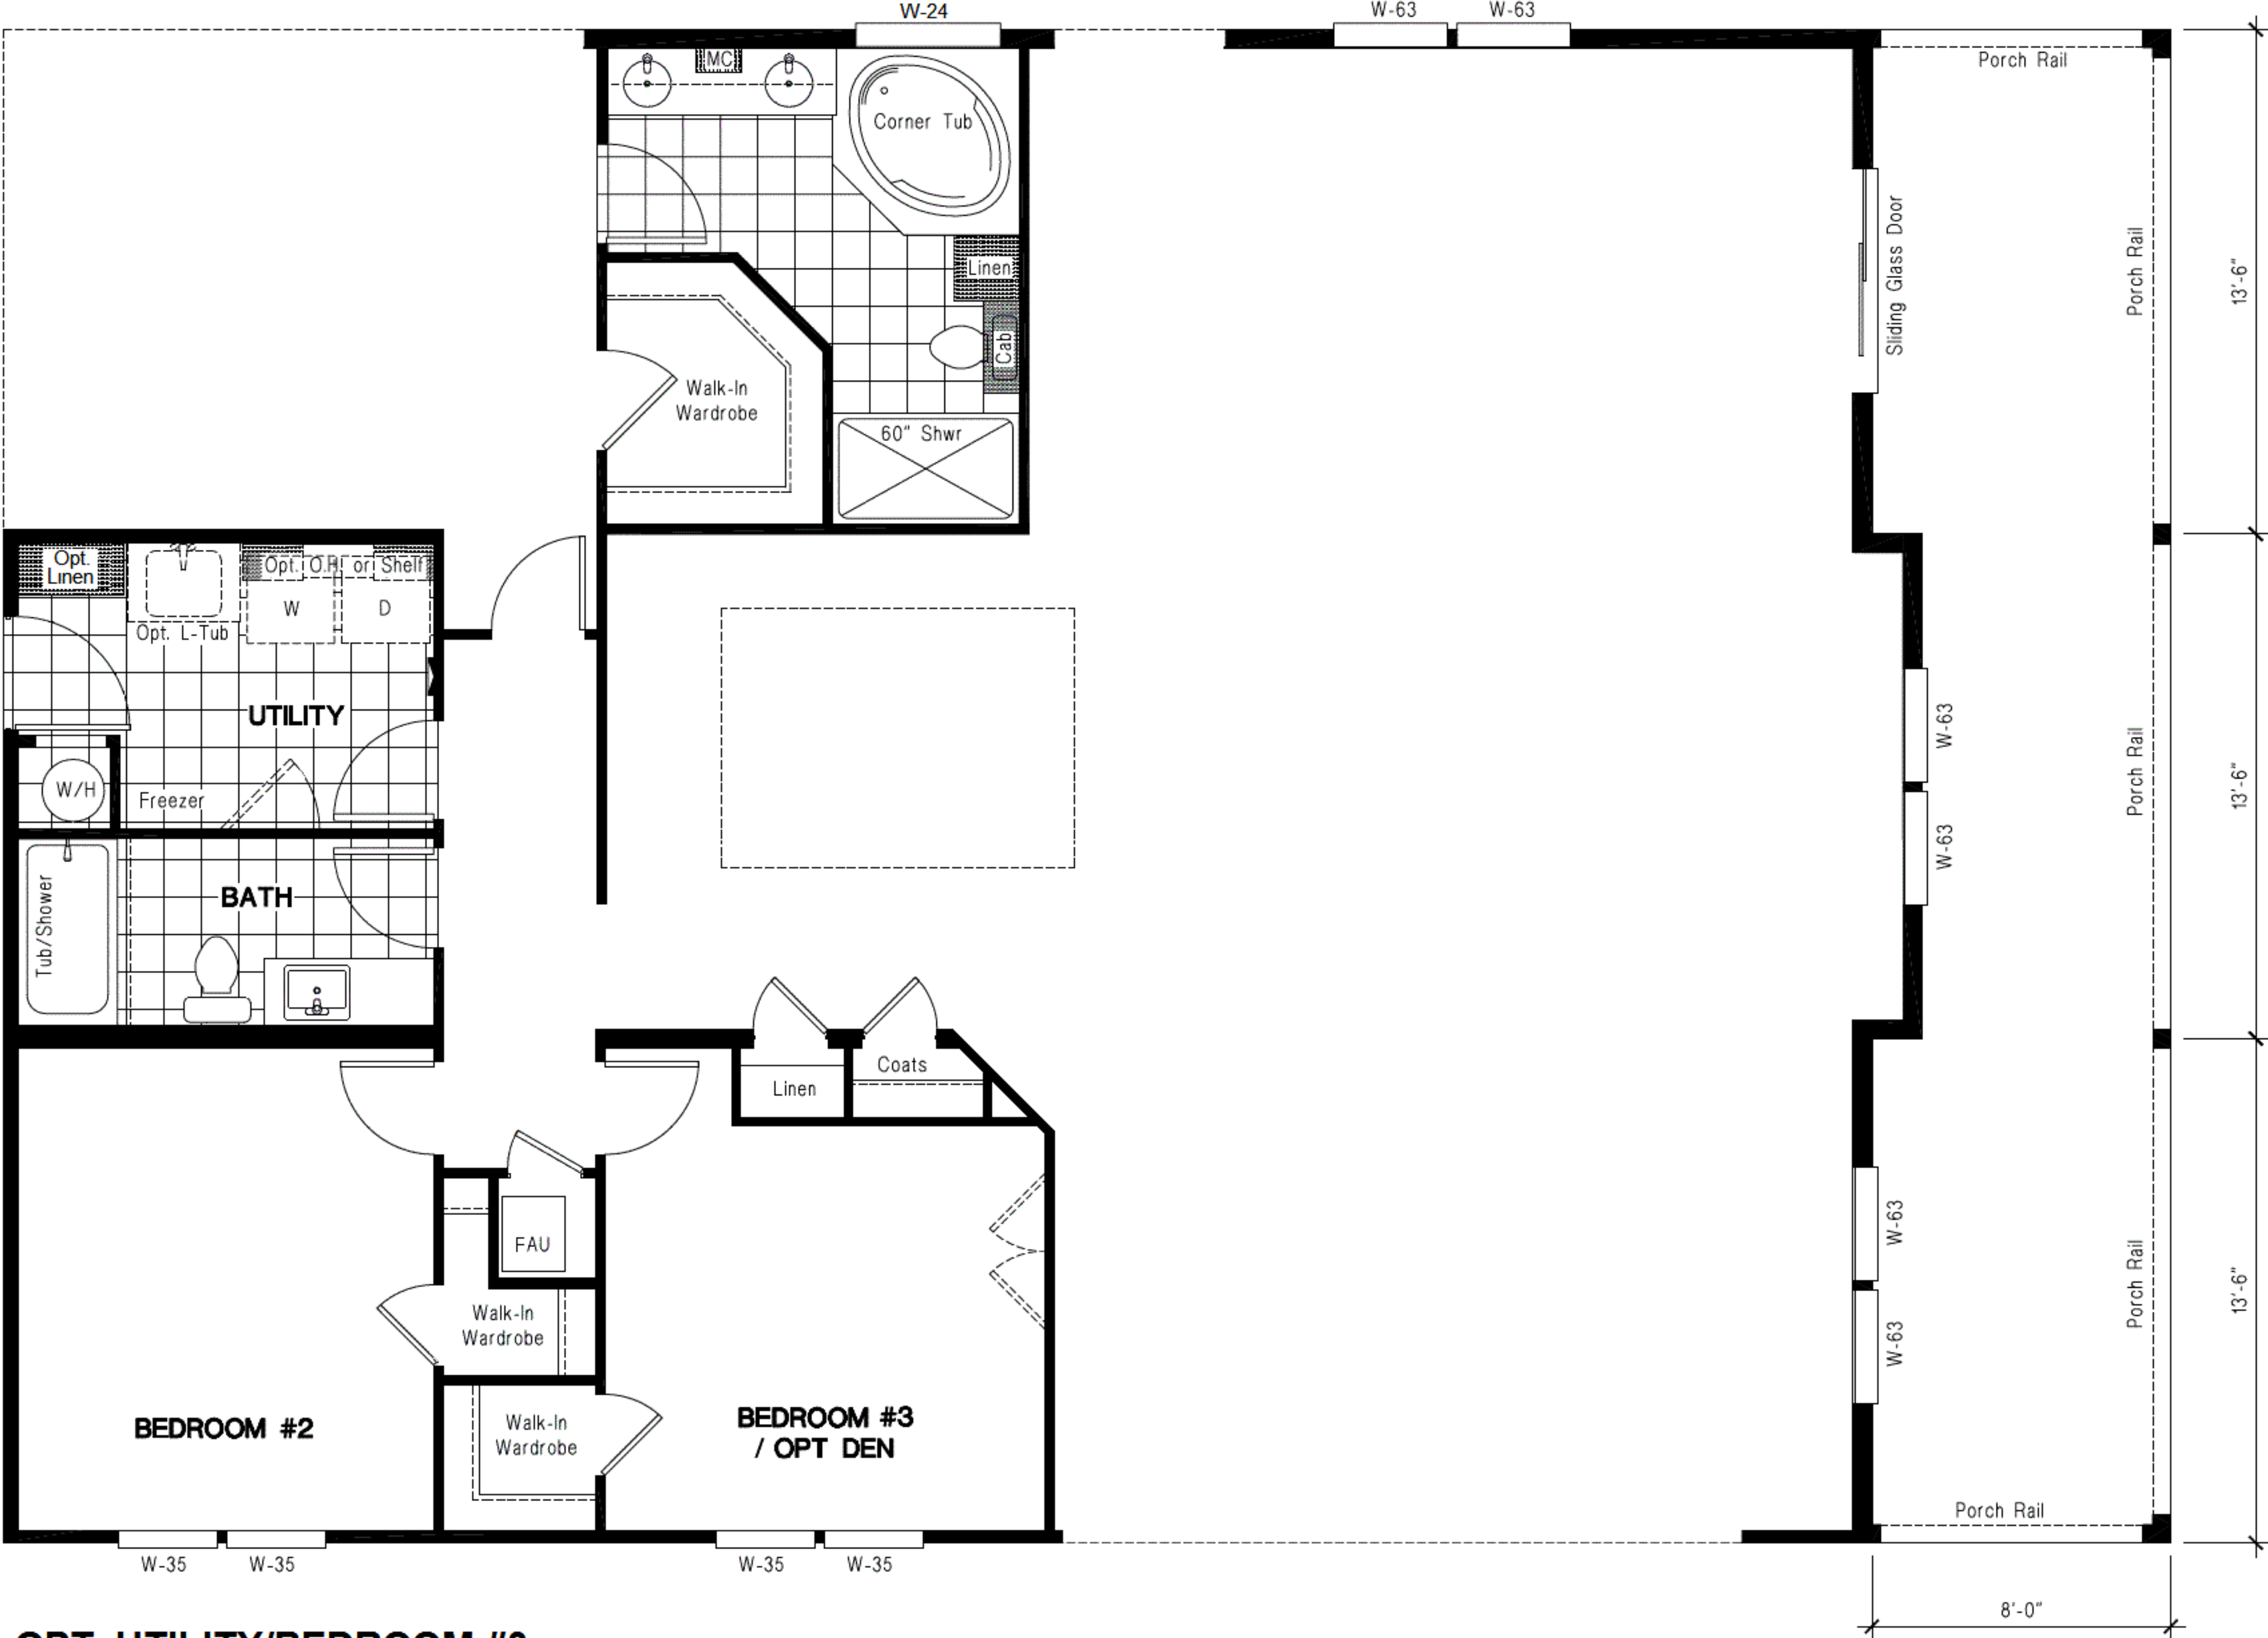

OPT. GLAMOUR BATH

OPT. FRONT PORCH

OPT. UTILITY/BEDROOM #3

INSPIRATION *GOLD*
The PONDEROSA 40x50 ING 501K
Options