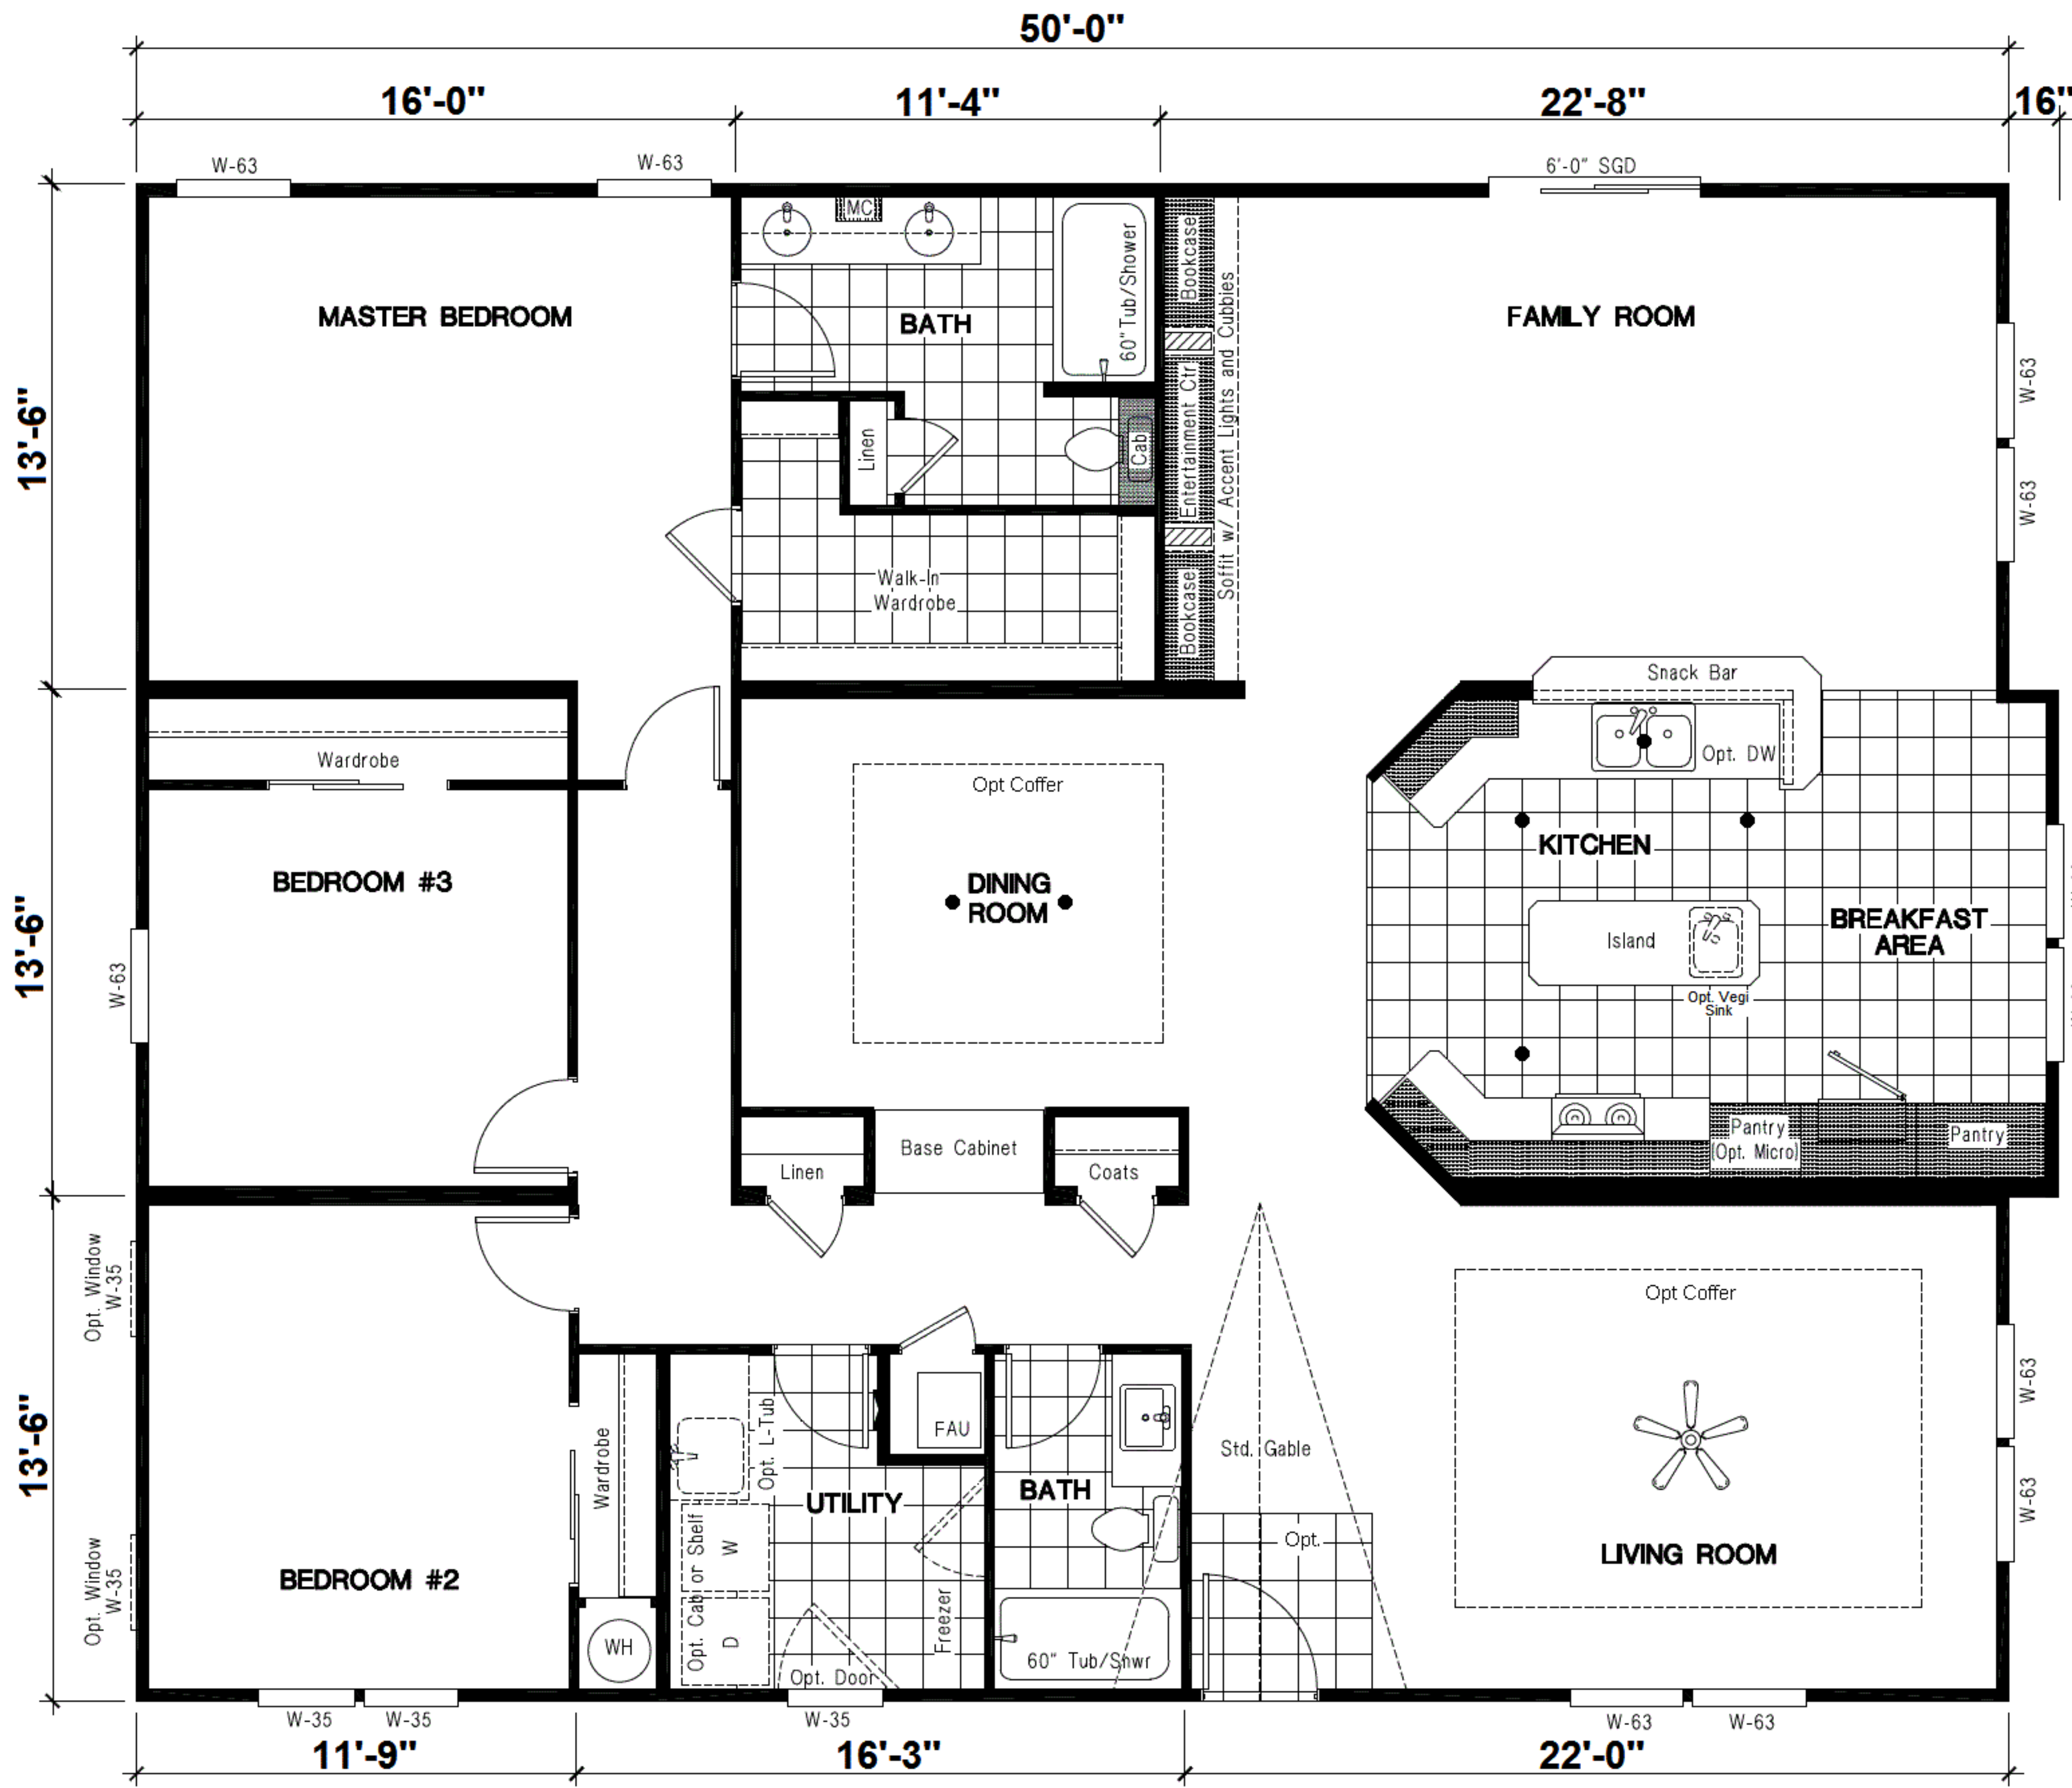

# TRIPLE WIDE

Opt. Fireplace

**INSPIRATION *GOLD***  
**The PONDEROSA 40x50 ING 501K**  
**THREE BEDROOM, FAMILY ROOM - 2,043 SQ. FT.**

**OPT. GLAMOUR BATH**

**OPT. FRONT PORCH**

**OPT. UTILITY/BEDROOM #3**

**INSPIRATION *GOLD***  
**The PONDEROSA 40x50 ING 501K**  
**Options**

Golden West Homes - Due to our continuous improvement effort we reserve the right to change standards features, pricing, materials and specifications without notice or obligation