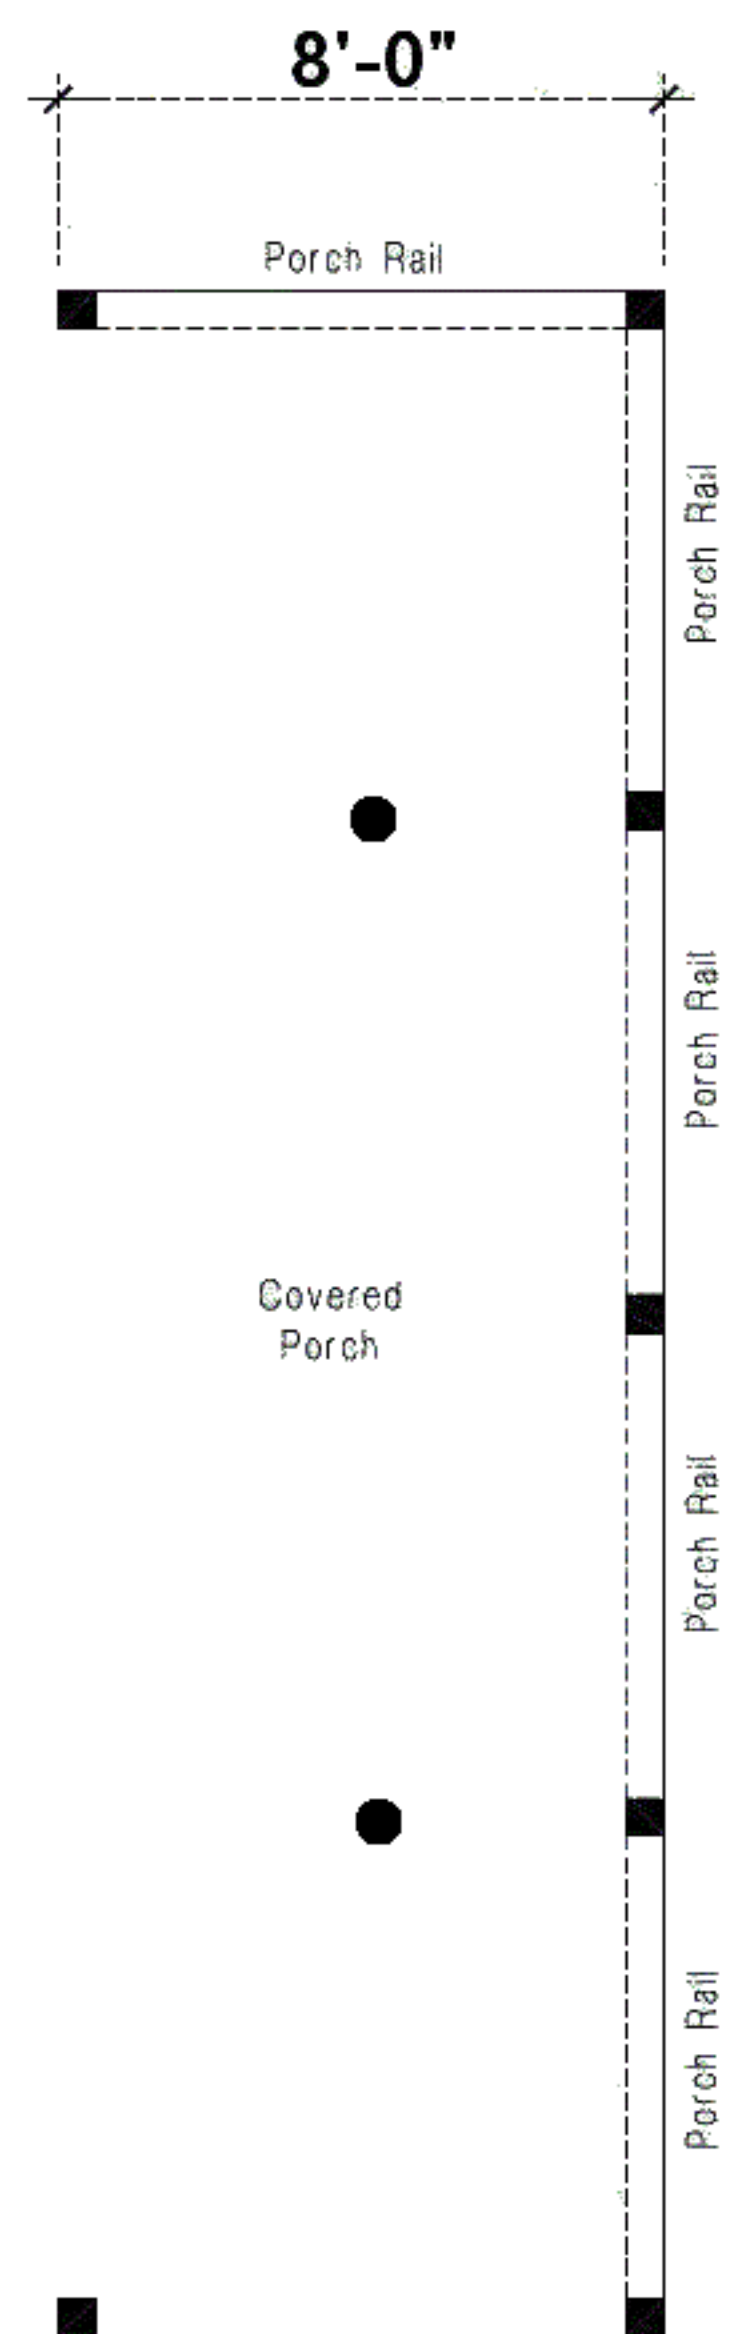

**DREAM SILVER SERIES 27x48 DRM 484F**

**4 BEDROOM, 2 BATH - 1,296 SQ. FT.**

**2024**

**27 WIDE**

**OPT. FRONT PORCH**

**Alt. Kitchen #2**

**Opt. Glamour Bath**

**Opt. Study (ilo Bedroom #4)**