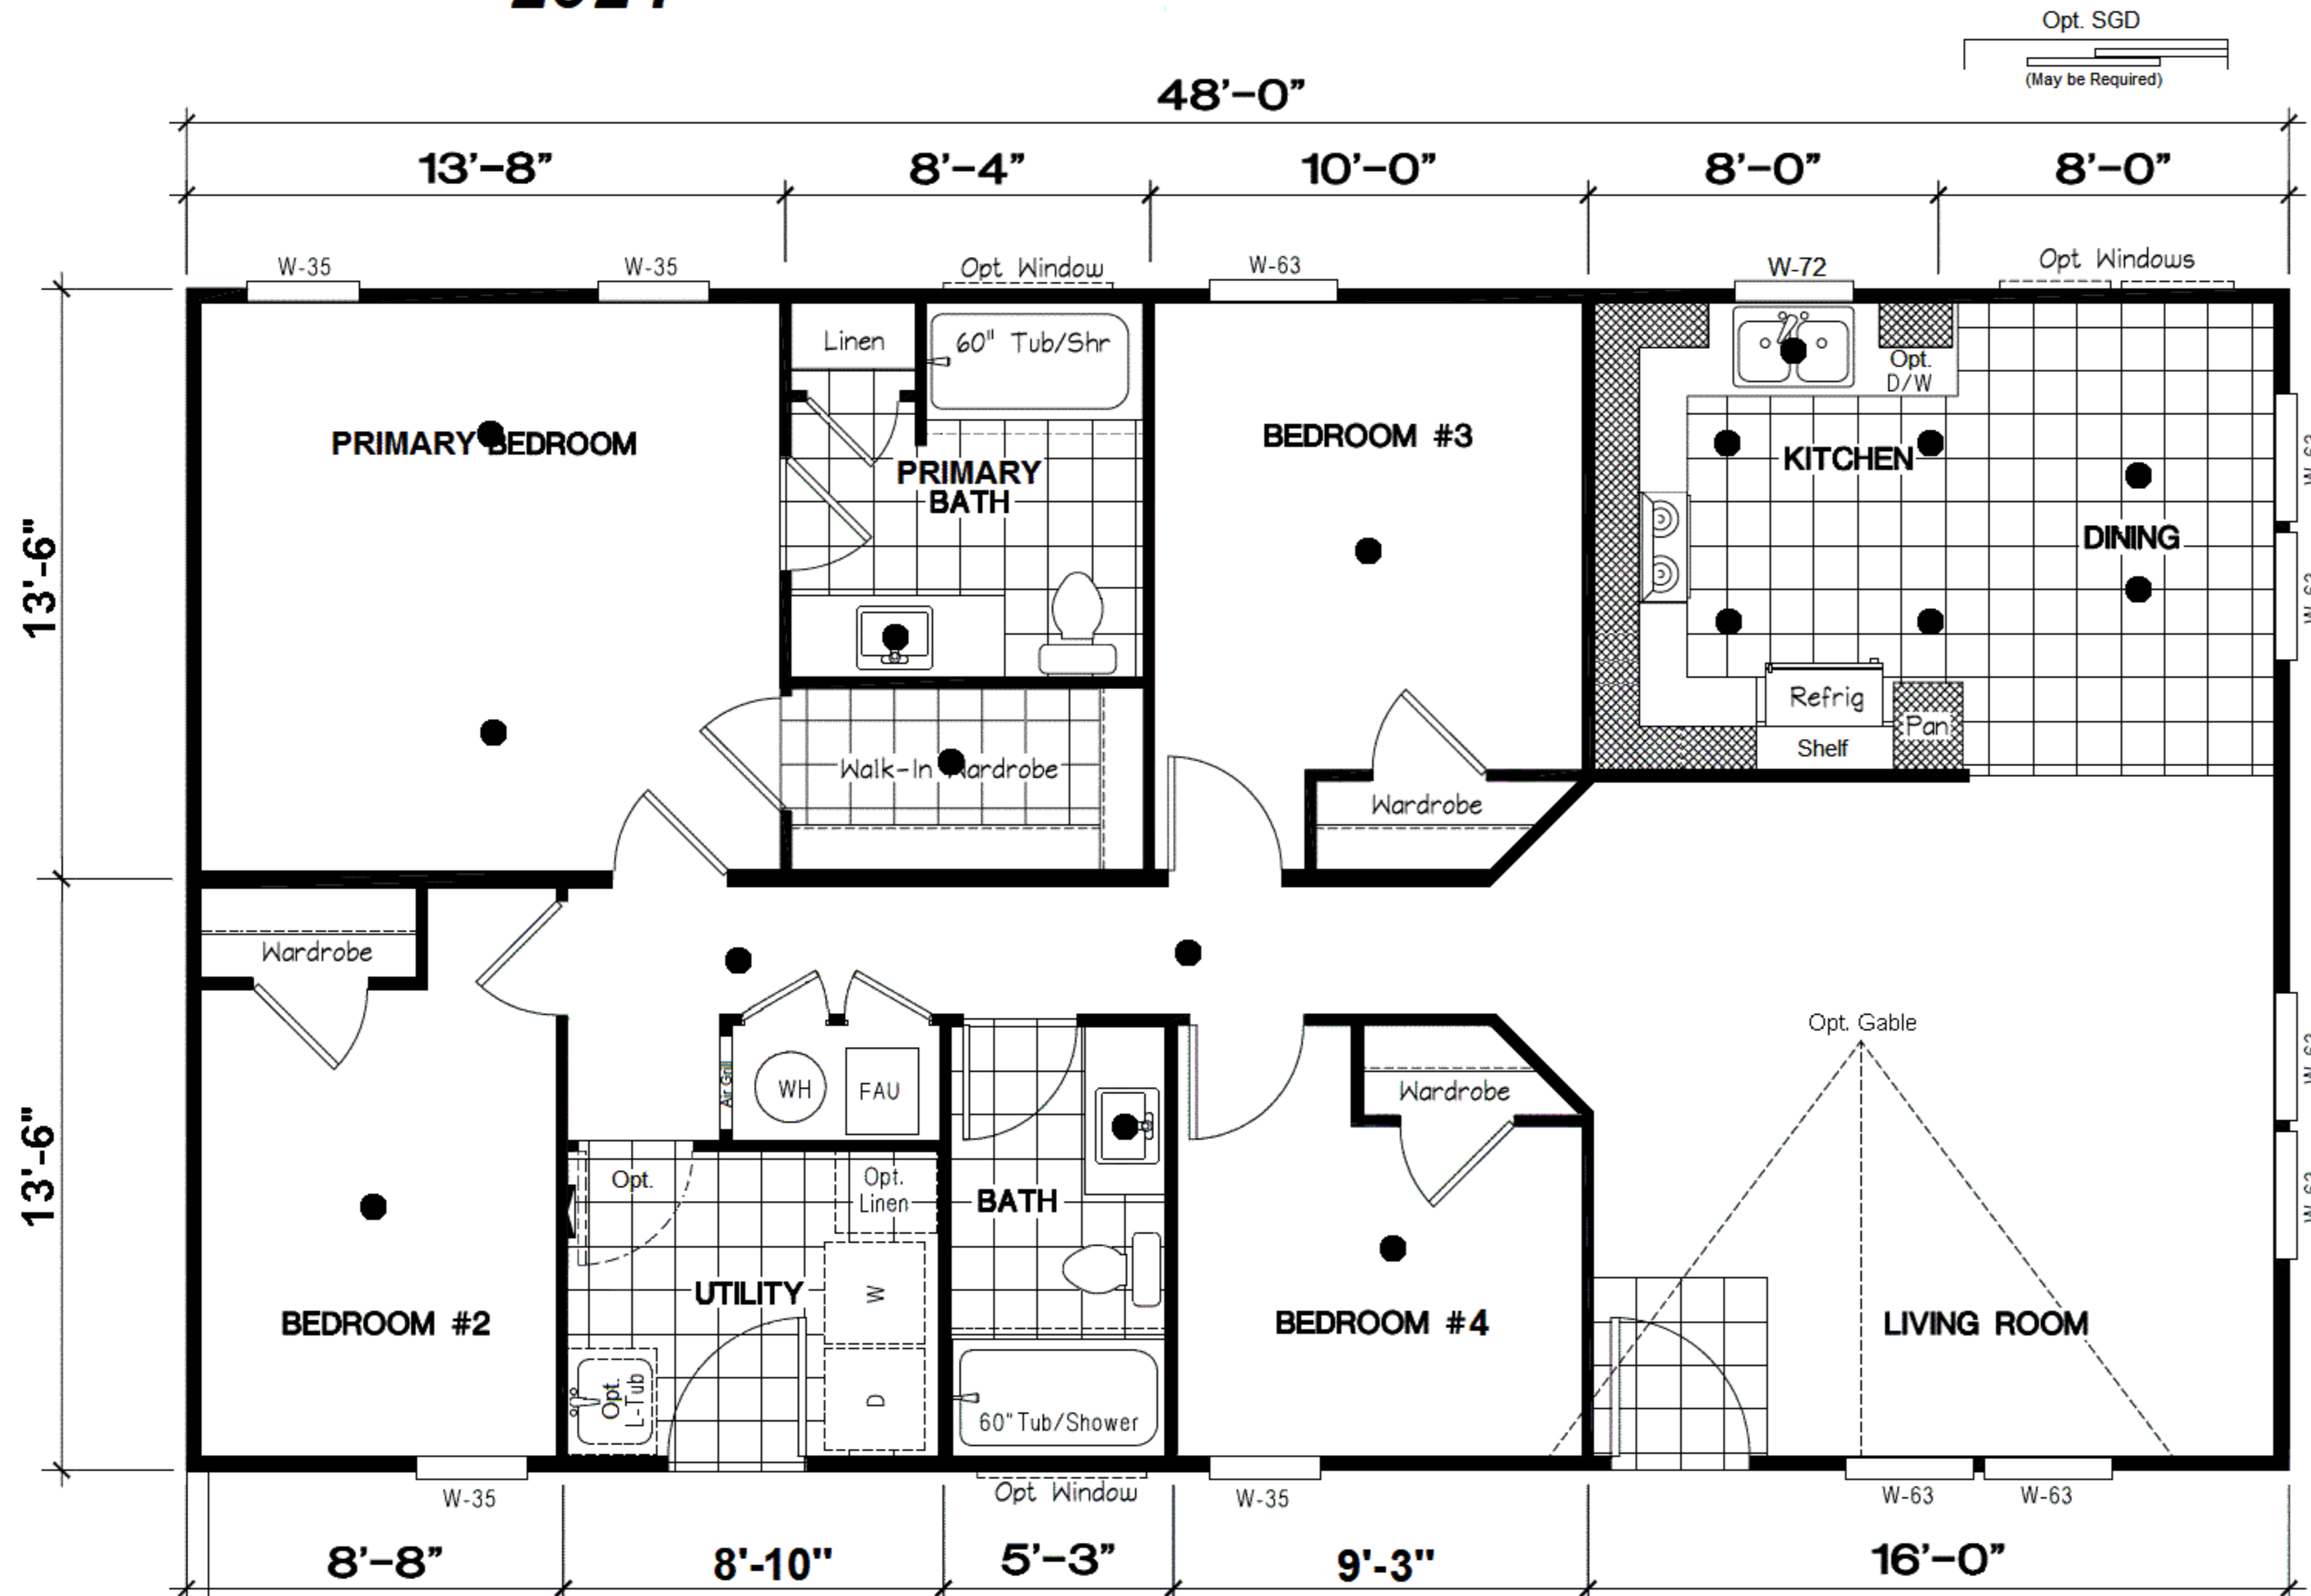

**DREAM SILVER SERIES 27x48 DRM 484F**

**4 BEDROOM, 2 BATH - 1,296 SQ. FT.**

**2024**

**27 WIDE**

**OPT. FRONT PORCH**

**Alt. Kitchen #2**

**Opt. Glamour Bath**

**Opt. Study (ilo Bedroom #4)**