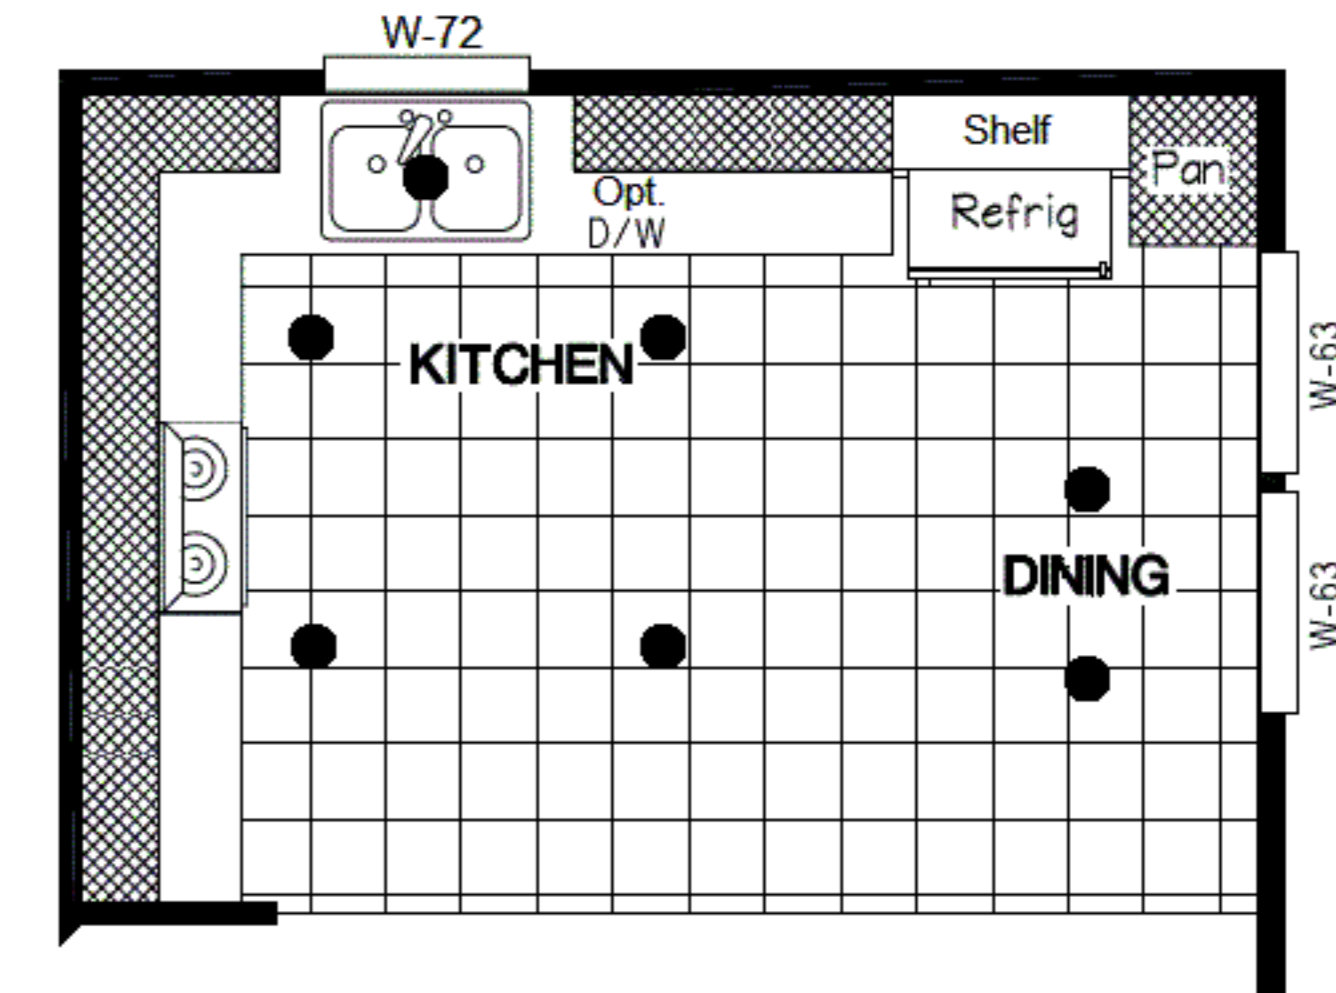

**DREAM SILVER SERIES 27x48 DRM 484F**

**4 BEDROOM, 2 BATH - 1,296 SQ. FT.**

**2024**

**27 WIDE**

**OPT. FRONT PORCH**

**Alt. Kitchen #2**

**Opt. Glamour Bath**

**Opt. Study (ilo Bedroom #4)**