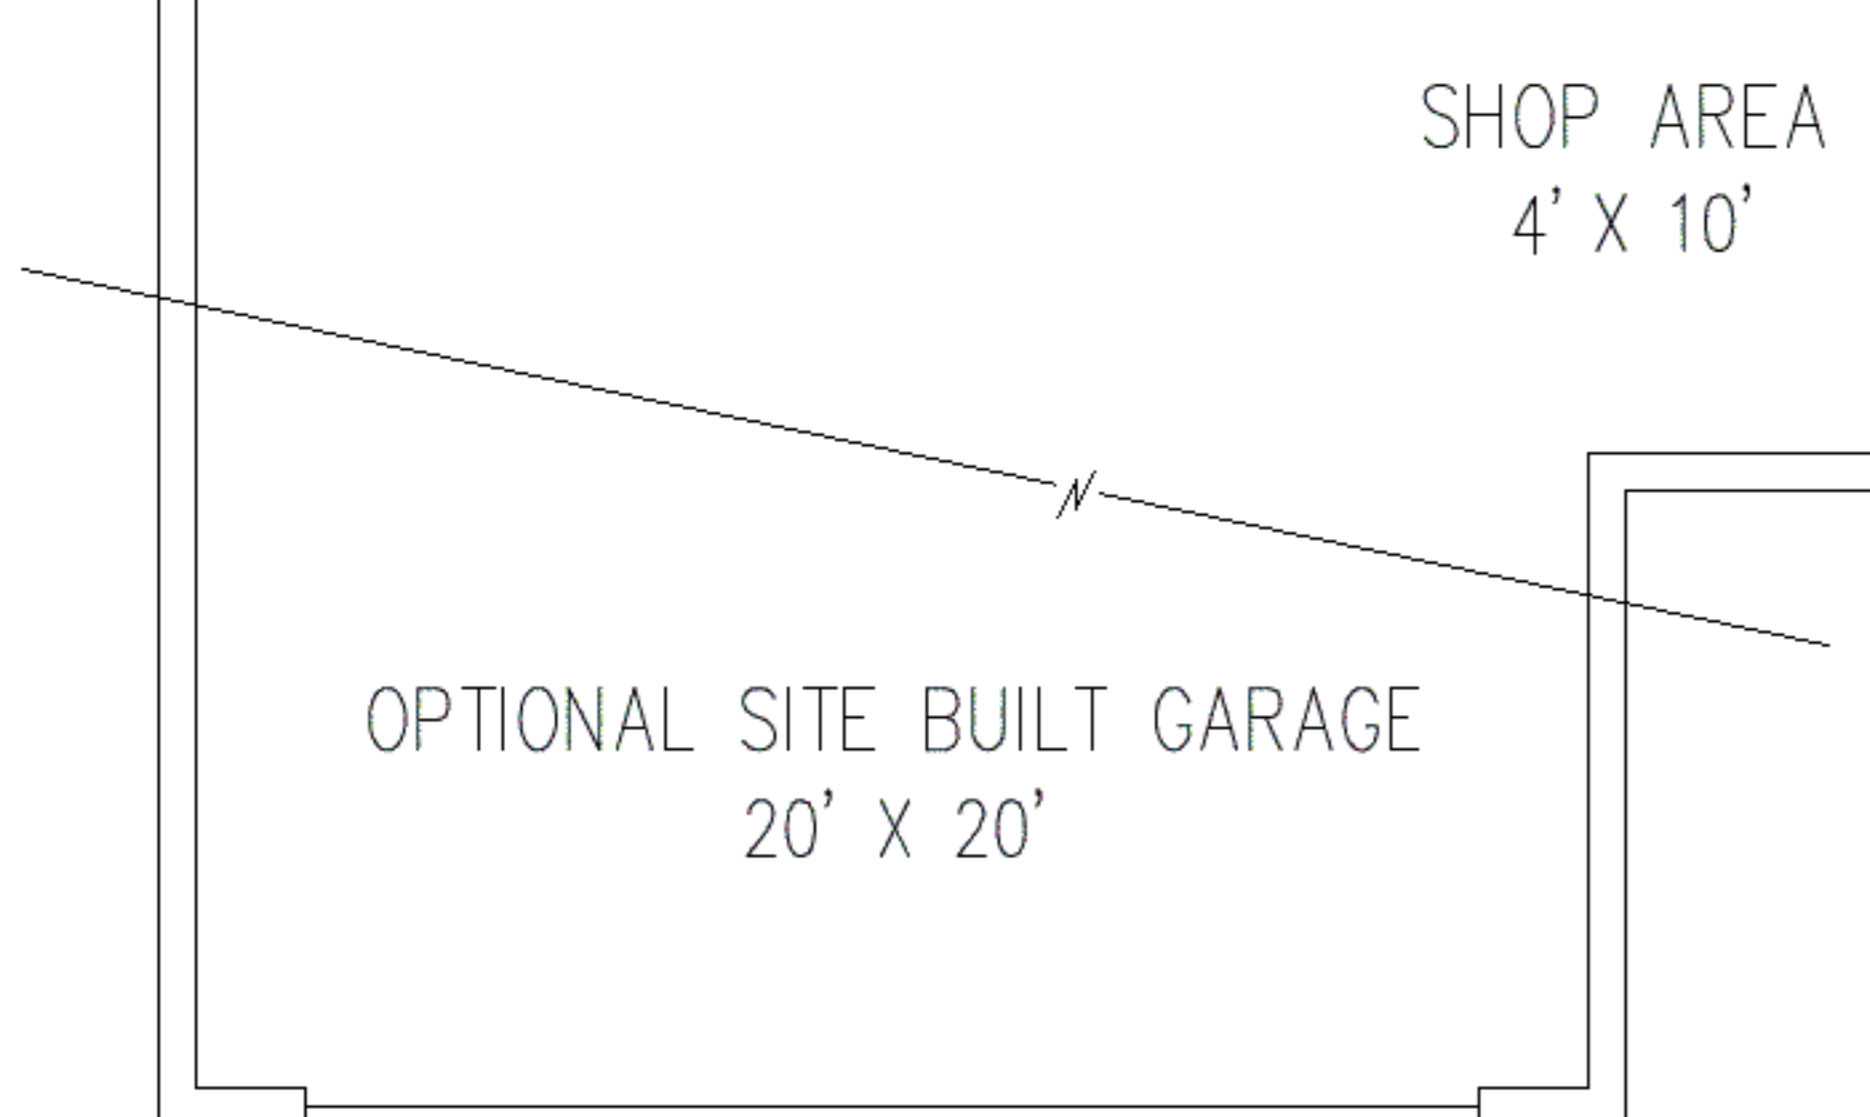

**DREAM SILVER SERIES 27x48 DRM 484F**

**4 BEDROOM, 2 BATH - 1,296 SQ. FT.**

**2024**

**27 WIDE**

**OPT. FRONT PORCH**

**Alt. Kitchen #2**

**Opt. Glamour Bath**

**Opt. Study (ilo Bedroom #4)**