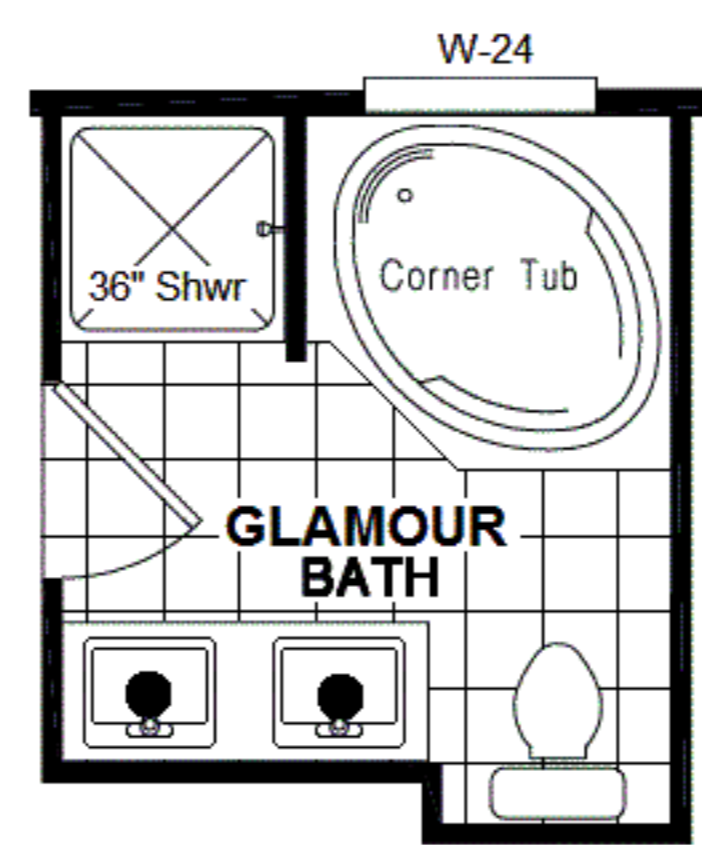

**DREAM SILVER SERIES 27x48 DRM 484F**

**4 BEDROOM, 2 BATH - 1,296 SQ. FT.**

**2024**

**27 WIDE**

**OPT. FRONT PORCH**

**Alt. Kitchen #2**

**Opt. Glamour Bath**

**Opt. Study (ilo Bedroom #4)**