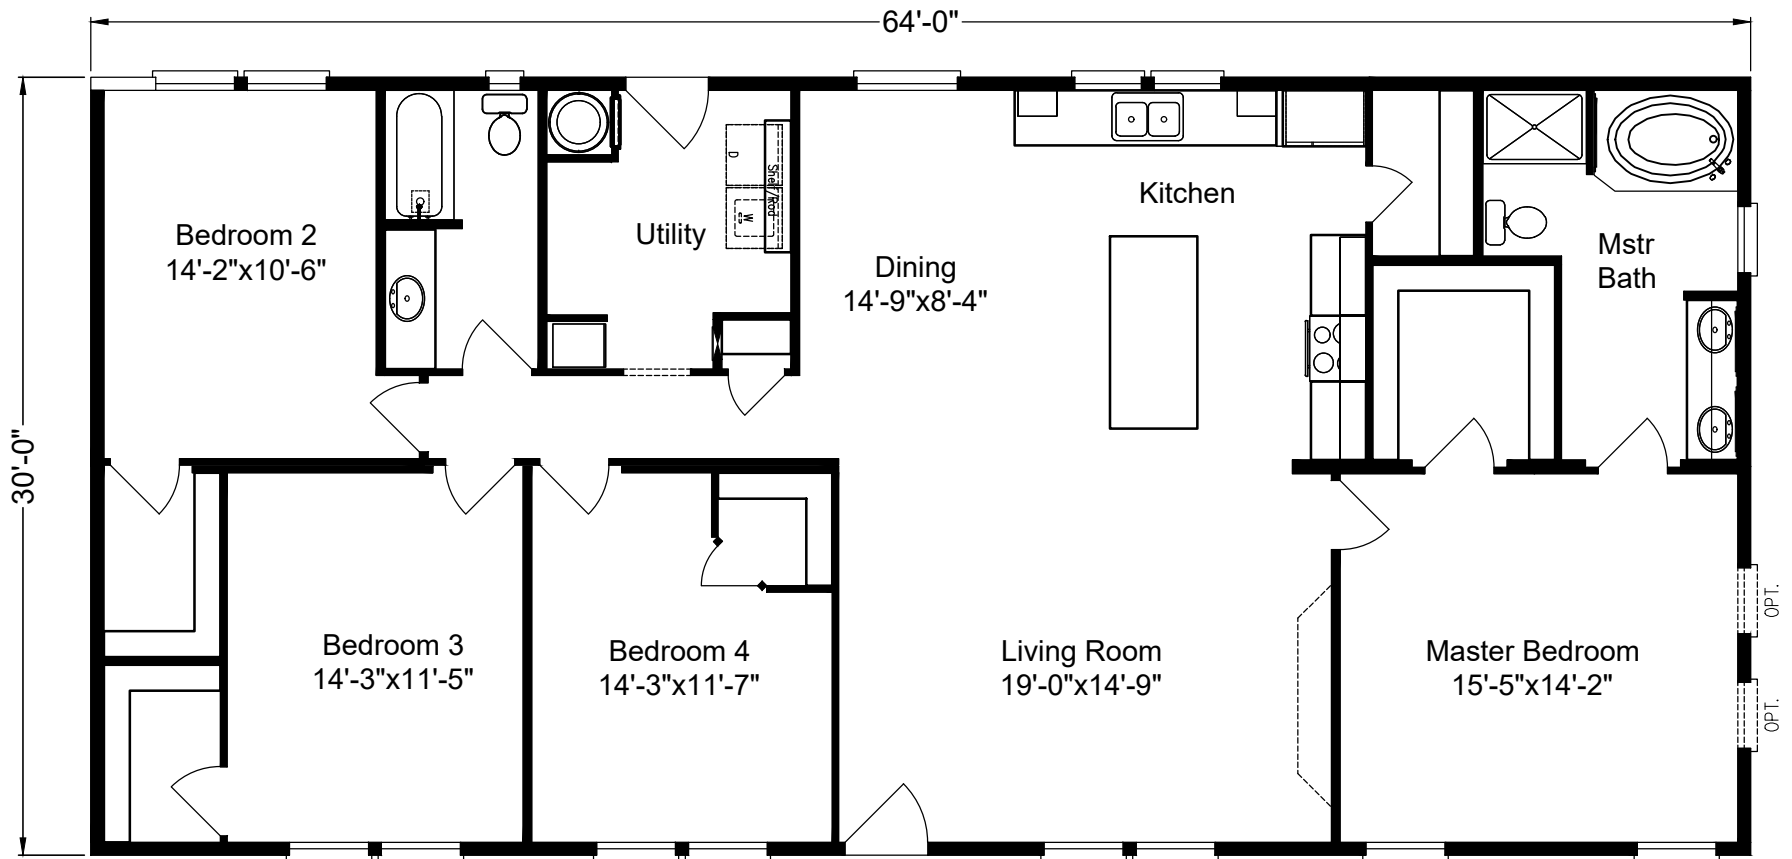

www.palmharbor.com

RANCHERO

RANCHERO

Model AD30644H

Approx. 1920Sq. Ft.

- 4 bedrooms, 2 baths
- Walk-in bedroom closets
- Utility room
- Optional Kitchen and Master Bath upgrades

Copyright © Palm Harbor Homes, Inc. Because Palm Harbor Homes has a continuous product updating and improvement process, prices, plans, dimensions, features, materials, specifications and availability are subject to change without notice or obligation. Please refer to working drawings for actual dimensions. Renderings and floor plans are artist's depictions only and may vary from the completed home. Square footage calculations and room dimensions are approximate subject to industry standards.