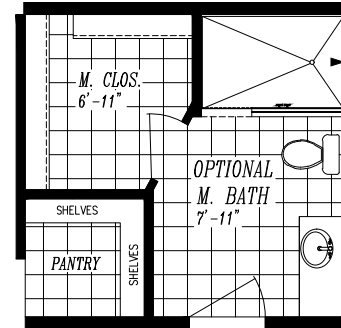

SCHULT FWK2860

26'-8" x 60'-0"
APPROX. 1,600 SQ. FT.

OPT.
DUAL LAVS
MSTR. BATH