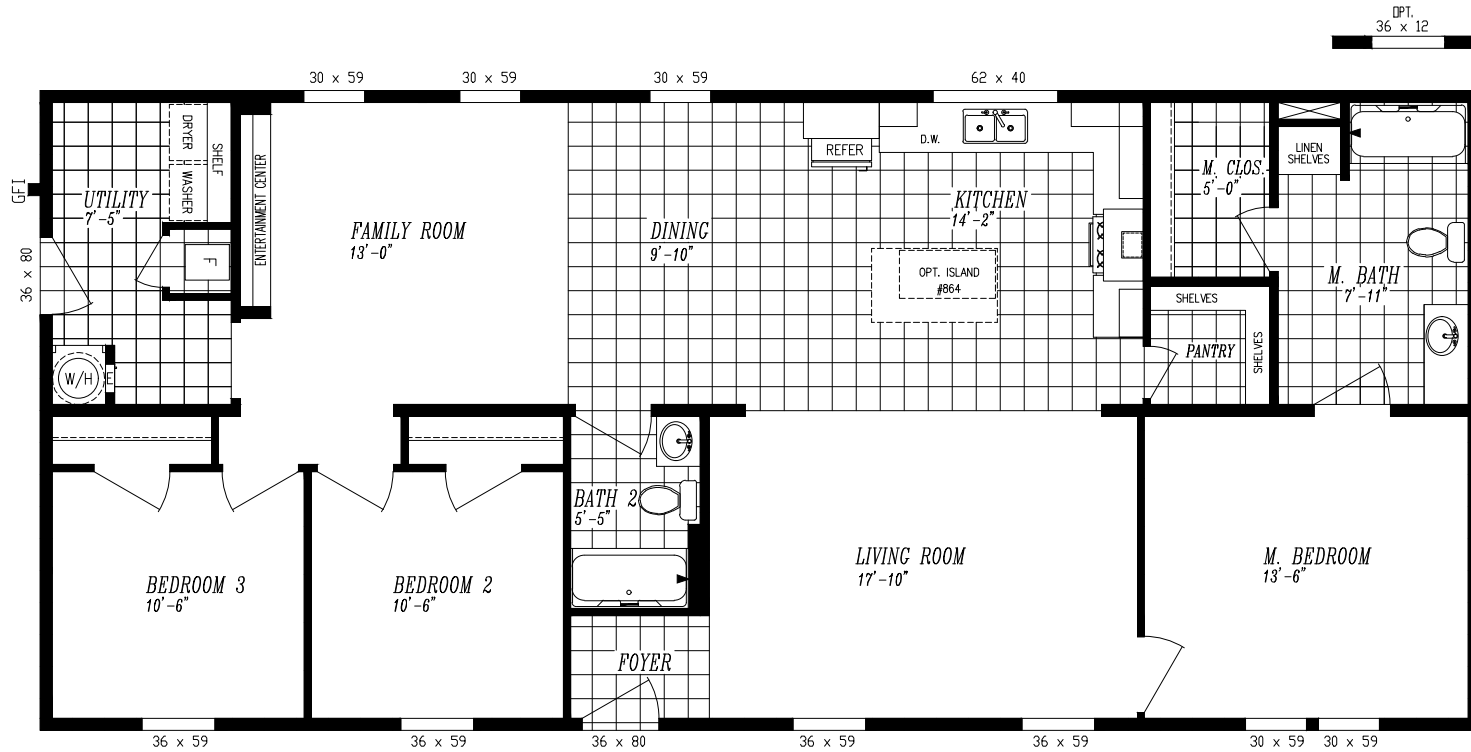

SCHULT FWK2860

26'-8" x 60'-0"
APPROX. 1,600 SQ. FT.

OPT.
DUAL LAVS
MSTR. BATH