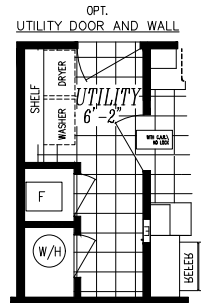

SCHULT FWK 2872

26'-8" x 72'-0"
APPROX. 1,920 SQ. FT.

OPT. ENCLOSED WALK-IN-CLOSET

OPT. 48x72 BELLACOR SHOWER