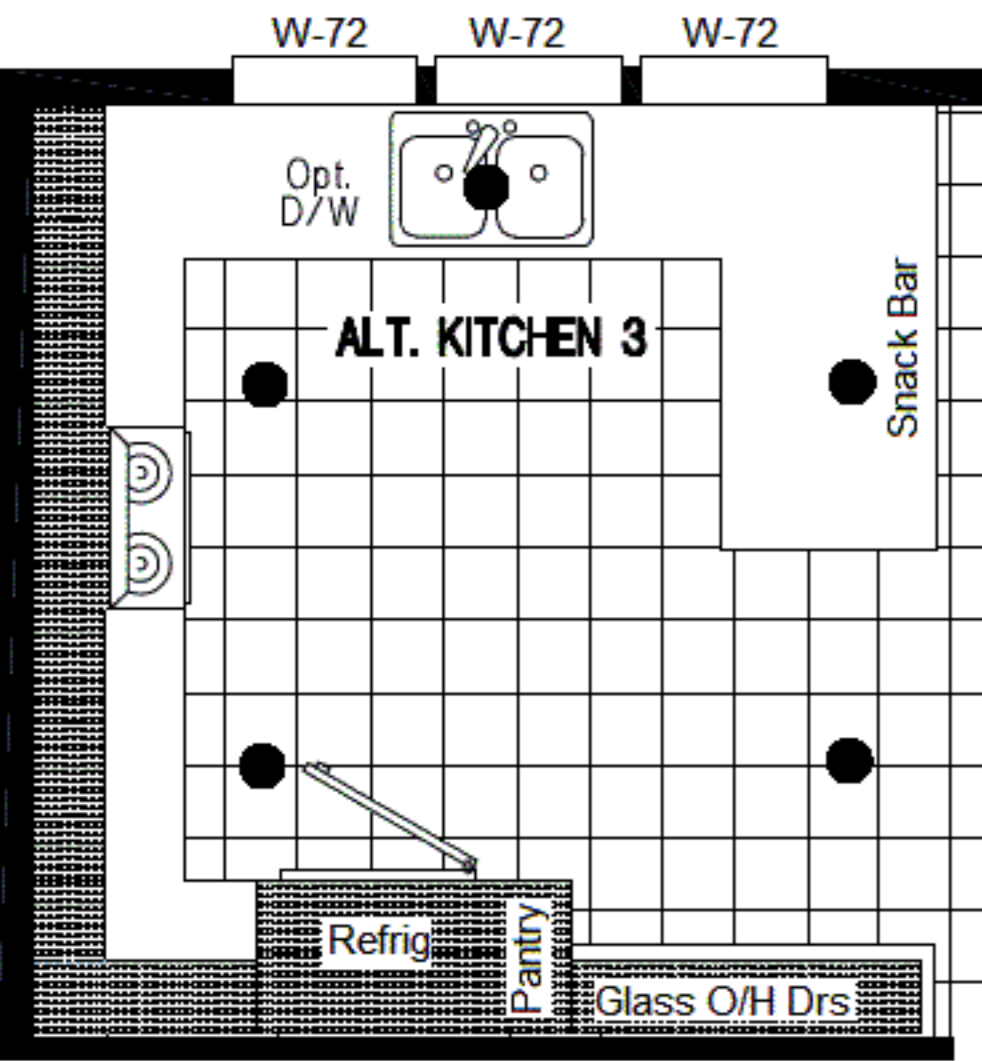

Opt. Dining Room Base & OH w/ Glass Doors

Alt. Kitchen #3

Opt. Toilet Area w/ Std Bath

Opt. Glamour Bath #1

Opt. Glamour Bath #2

INSPIRATION *GOLD* The TAMARACK 40x62 ING 621K THREE BEDROOM, TWO BATH, 2,038 SQ. FT.