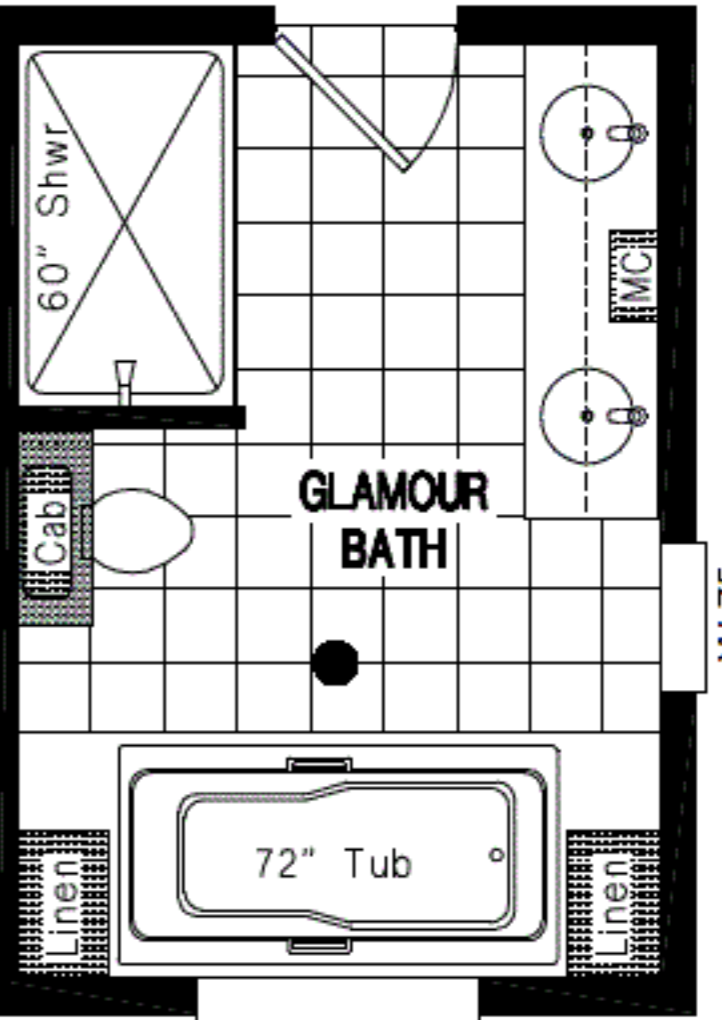

Opt. Dining Room Base & OH w/ Glass Doors

Alt. Kitchen #3

Opt. Toilet Area w/ Std Bath

Opt. Glamour Bath #1

Opt. Glamour Bath #2

INSPIRATION *GOLD* The TAMARACK 40x62 ING 621K THREE BEDROOM, TWO BATH, 2,038 SQ. FT.