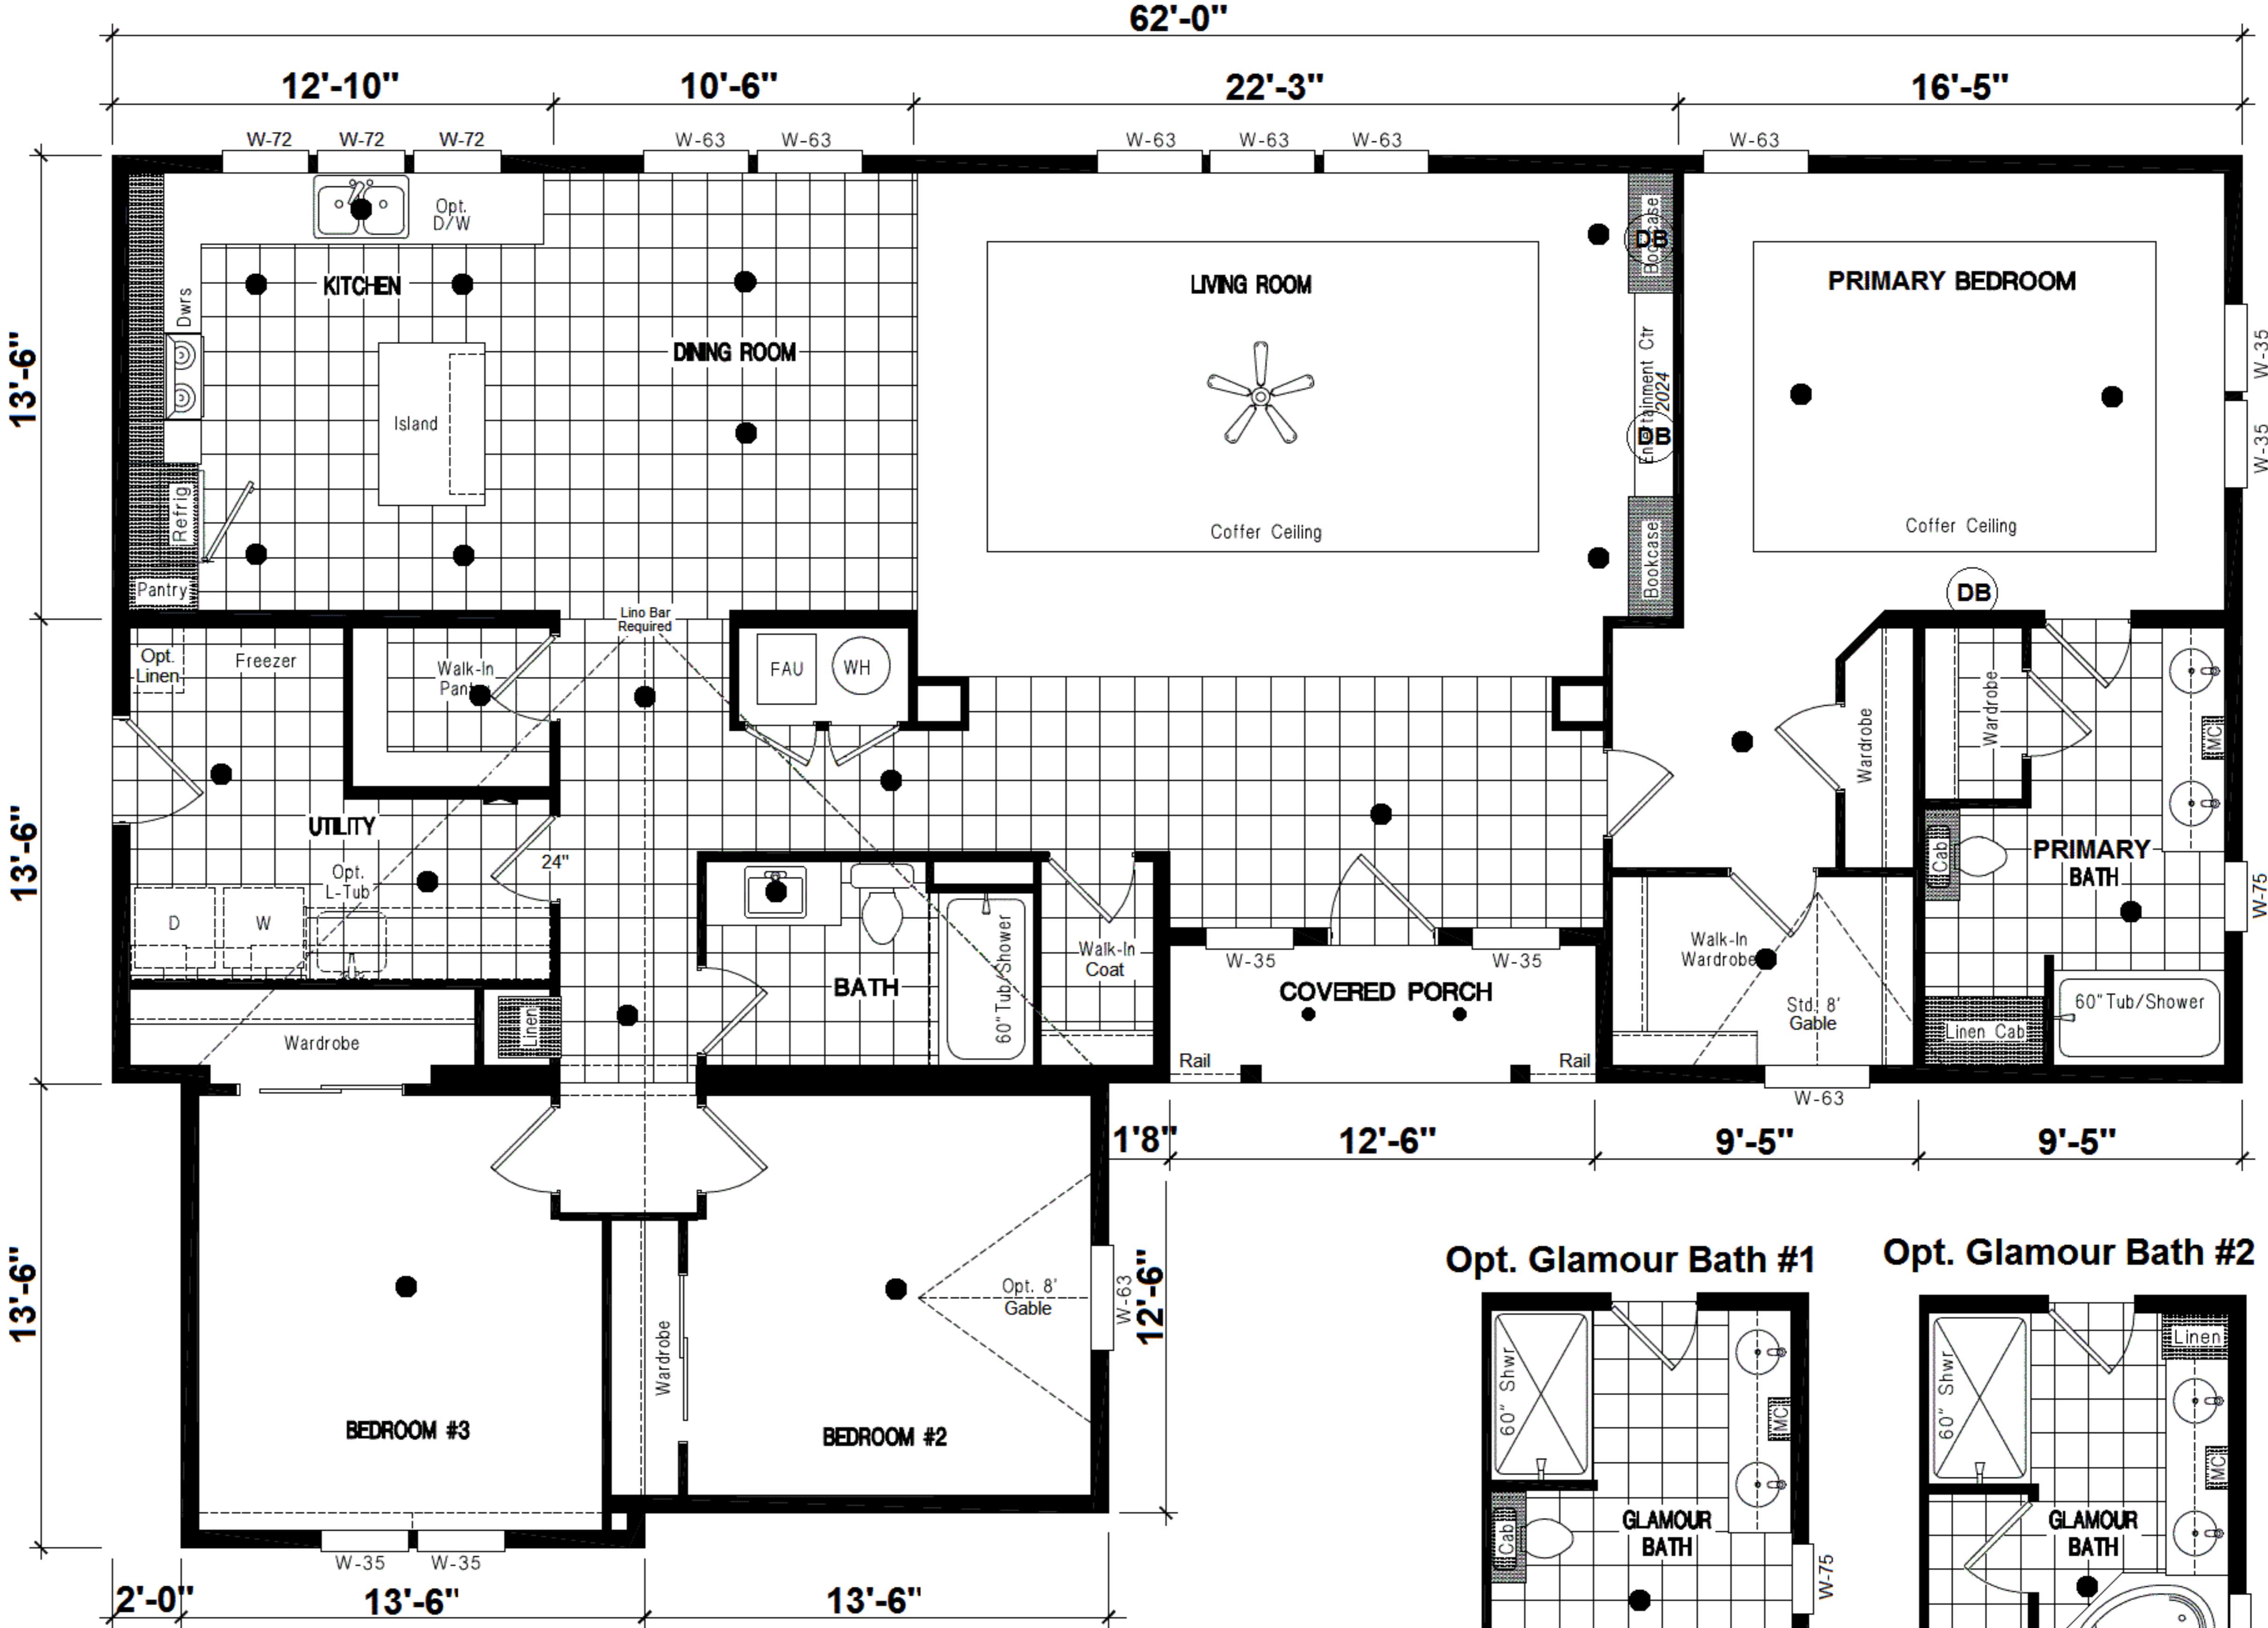

Opt. Dining Room Base & OH w/ Glass Doors

Alt. Kitchen #3

Opt. Toilet Area w/ Std Bath

Opt. Glamour Bath #1

Opt. Glamour Bath #2

INSPIRATION *GOLD* The TAMARACK 40x62 ING 621K THREE BEDROOM, TWO BATH, 2,038 SQ. FT.