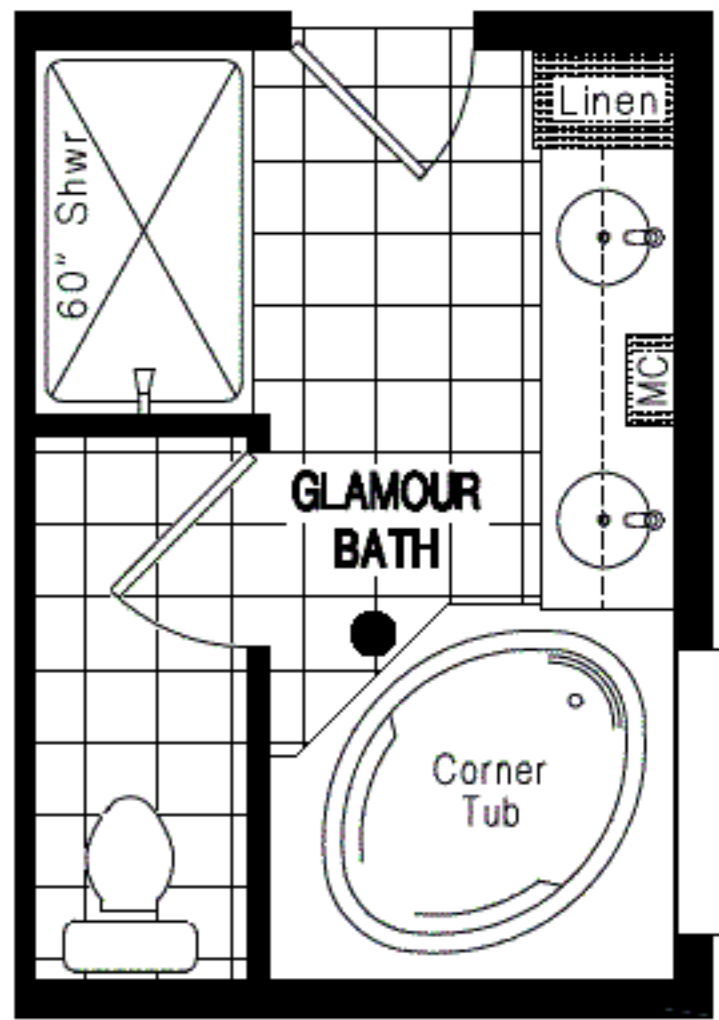

Opt. Dining Room Base & OH w/ Glass Doors

Alt. Kitchen #3

Opt. Toilet Area w/ Std Bath

Opt. Glamour Bath #1

Opt. Glamour Bath #2

INSPIRATION *GOLD* The TAMARACK 40x62 ING 621K THREE BEDROOM, TWO BATH, 2,038 SQ. FT.