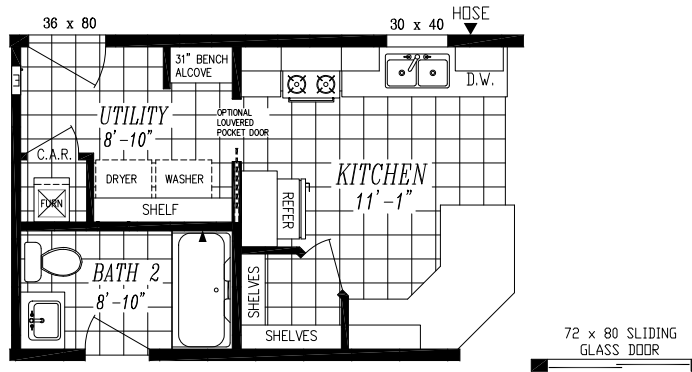

COLUMBIA RIVER COLLECTION

"2017"

26'-8" x 48'-0"

APPROX. 1,280 SQ. FT.

OPT. UTILITY LAYOUT

OPT. DBL. LAVS.

OPT. PORCH

OPT. DLX BATH

OPT. DEN

OPT. RECESSED ENTRY

OPT. CLOS. W/
OPT. UTILITY