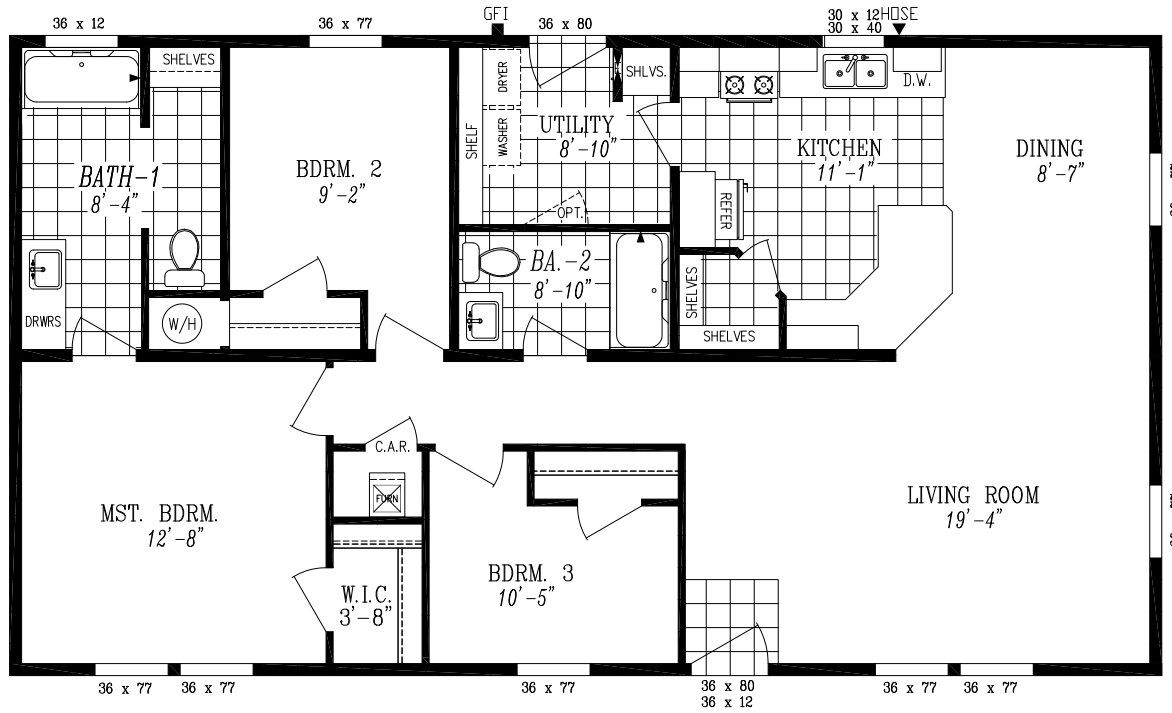

COLUMBIA RIVER COLLECTION

"2017"

26'-8" x 48'-0"

APPROX. 1,280 SQ. FT.

OPT. UTILITY LAYOUT

OPT. DBL. LAVS.

OPT. PORCH

OPT. DLX BATH

OPT. DEN

OPT. RECESSED ENTRY

OPT. CLOS. W/
OPT. UTILITY