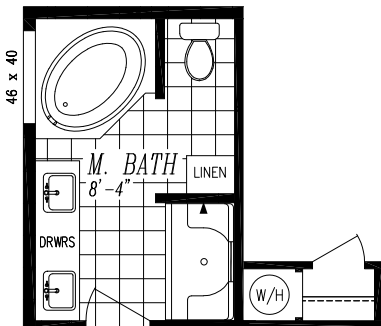

COLUMBIA RIVER COLLECTION

"2017"

26'-8" x 48'-0"

APPROX. 1,280 SQ. FT.

OPT. UTILITY LAYOUT

OPT. DBL. LAVS.

OPT. PORCH

OPT. DLX BATH

OPT. DEN

OPT. RECESSED ENTRY

OPT. CLOS. W/
OPT. UTILITY