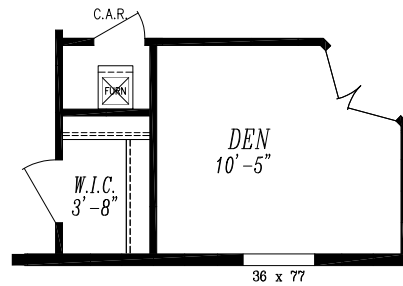

COLUMBIA RIVER COLLECTION

"2017"

26'-8" x 48'-0"

APPROX. 1,280 SQ. FT.

OPT. UTILITY LAYOUT

OPT. DBL. LAVS.

OPT. PORCH

OPT. DLX BATH

OPT. DEN

OPT. RECESSED ENTRY

OPT. CLOS. W/
OPT. UTILITY