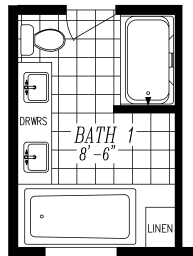

THE 2021

26'8" x 56' | 1,493 SQ. FT. | 3 BED 2 BATH

OPT. DEN I.P.O BEDROOM

48x72 TILE SHWR.

6' DECK TUB W/ 60" SHOWER