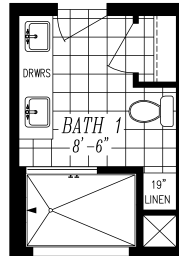

THE 2021

26'8" x 56' | 1,493 SQ. FT. | 3 BED 2 BATH

OPT. DEN I.P.O BEDROOM

48x72 TILE SHWR.

6' DECK TUB W/ 60" SHOWER