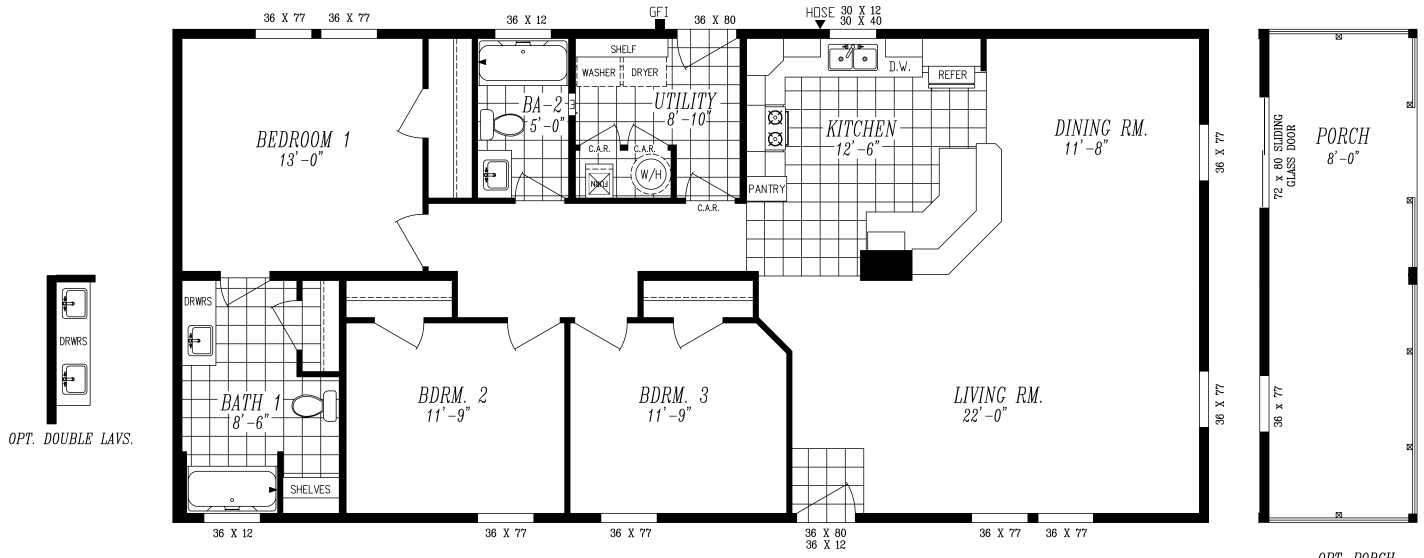

THE 2021

26'8" x 56' | 1,493 SQ. FT. | 3 BED 2 BATH

OPT. DEN I.P.O BEDROOM

48x72 TILE SHWR.

6' DECK TUB W/ 60" SHOWER