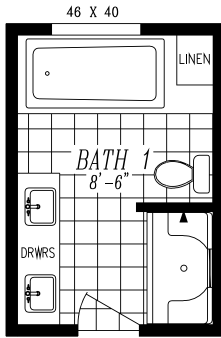

THE 2031

26'8" x 48' | 1,280 SQ. FT. | 3 BED 2 BATH

OPT. DLX BATH

OPT. 48 X 72 SHOWER W/ DBL. LAVS