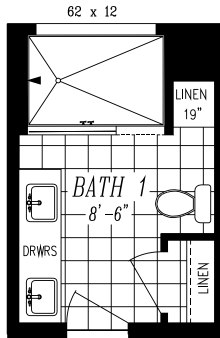

THE 2031

26'8" x 48' | 1,280 SQ. FT. | 3 BED 2 BATH

OPT. DLX BATH

OPT. 48 X 72 SHOWER W/ DBL. LAVS