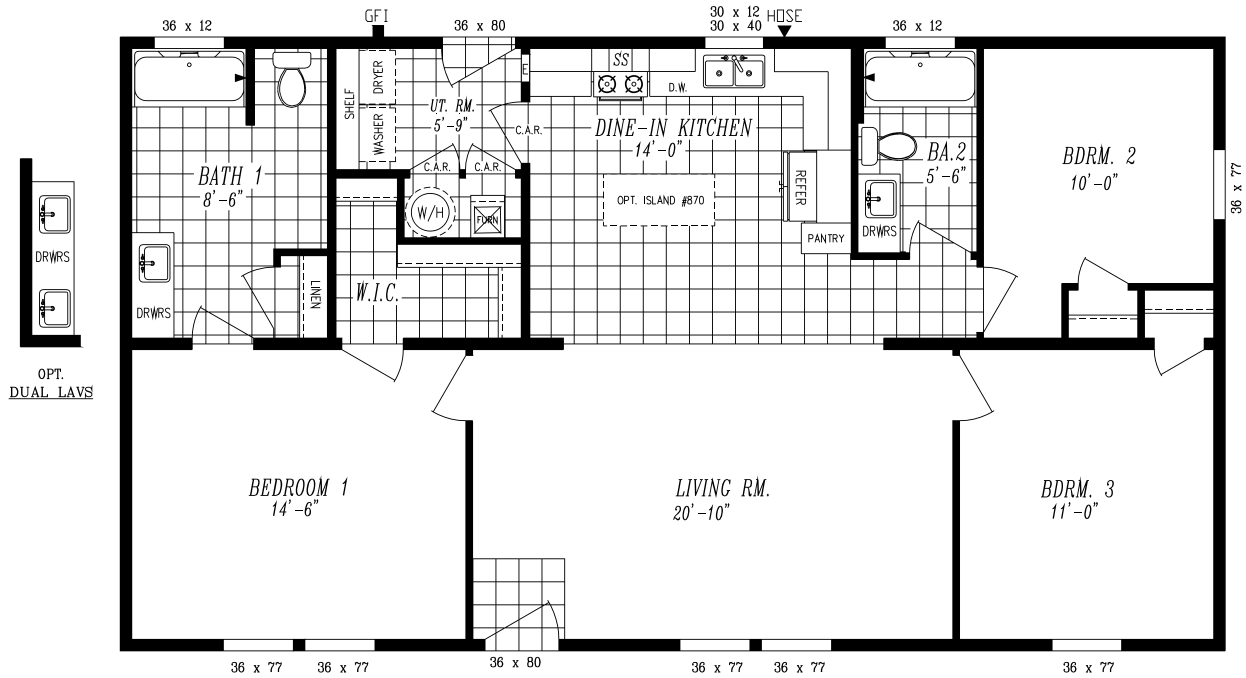

THE 2031

26'8" x 48' | 1,280 SQ. FT. | 3 BED 2 BATH

OPT. DLX BATH

OPT. 48 X 72 SHOWER W/ DBL. LAVS