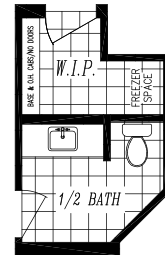

OPT. 48 X 72 SHOWER

OPT. BEDROOM 4 I.P.O. RETREAT

OPT. 1/2 BATH I.P.O. GUEST CLOSET