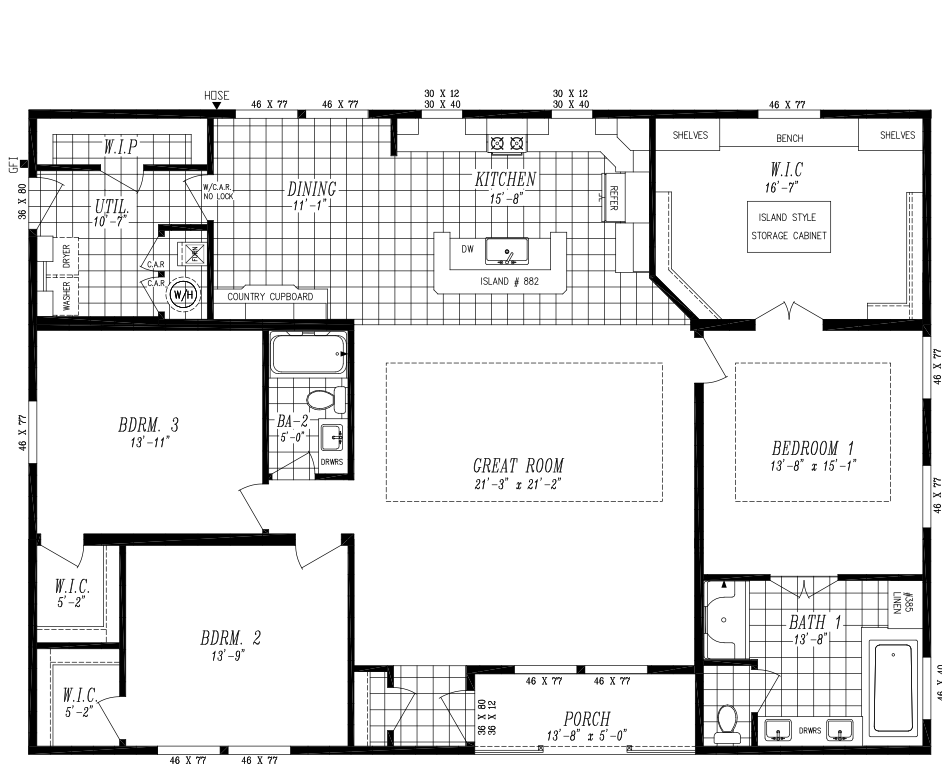

MAJESTIC  
COLLECTION

9588-S | 40' x 56' | 2172 SQ. FT. | 3 BED 2 BATH

OPTIONAL RETREAT

OPTIONAL BEDROOM-4

OPT. 6' DECK TUB W/ 48x72 SHOWER

OPTIONAL ENTRY