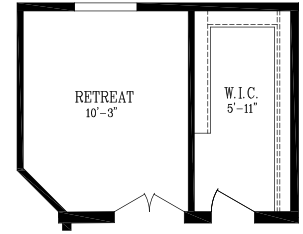

MAJESTIC  
COLLECTION

9588-S | 40' x 56' | 2172 SQ. FT. | 3 BED 2 BATH

OPTIONAL RETREAT

OPTIONAL BEDROOM-4

OPT. 6' DECK TUB W/ 48x72 SHOWER

OPTIONAL ENTRY