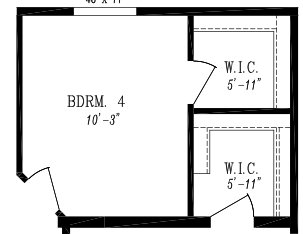

MAJESTIC  
COLLECTION

9588-S | 40' x 56' | 2172 SQ. FT. | 3 BED 2 BATH

OPTIONAL RETREAT

OPTIONAL BEDROOM-4

OPT. 6' DECK TUB W/ 48x72 SHOWER

OPTIONAL ENTRY