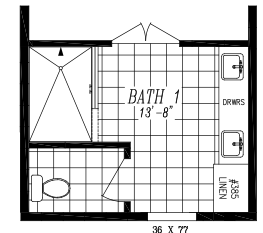

MAJESTIC  
COLLECTION

9588-S | 40' x 56' | 2172 SQ. FT. | 3 BED 2 BATH

OPTIONAL RETREAT

OPTIONAL BEDROOM-4

OPT. 6' DECK TUB W/ 48x72 SHOWER

OPTIONAL ENTRY