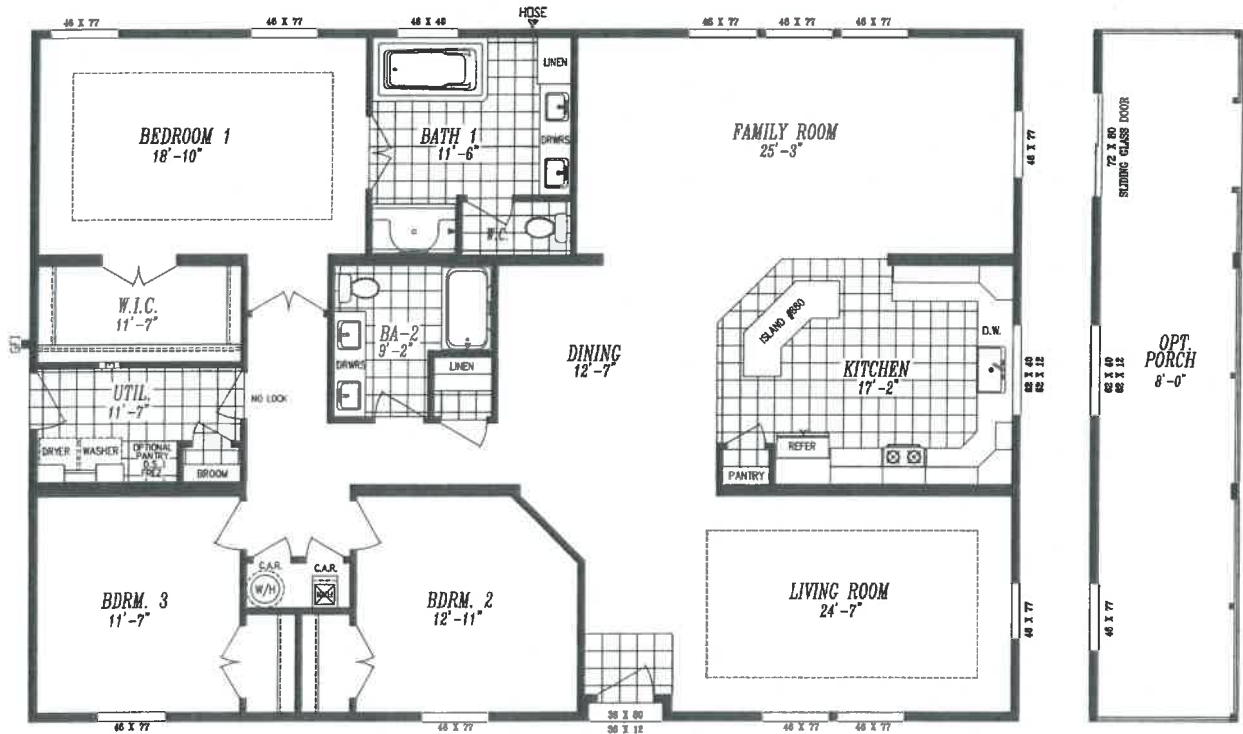

The Home Boys
 3335 Travel Plaza Way
 Pasco, WA. 99301
 509-416-2840
 www.thehomeboys.com

Volume Discount Price

Model Series: Majestic 9584-S
 # Bedrooms 3
 # Bathrooms 2

Sales Center: Tri-Cities Serial # 34670
 Home Description: Marlette Majestic Series
 Overall Size: Approximately 2293 Sq. Ft.

Homeowners Approval

Date _____

6-03-2026

Displayed Options **\$63,454.00**

Model Home **\$351,372.00**

MAJESTIC
COLLECTION

9584-S | 40' x 57'4" | 2289 SQ. FT. | 3 BED 2 BATH

OPT. DEN I.P.O. BEDROOM 2

OPT. 48 X 72 SHOWER

OPTIONAL
8'-0" PORCH