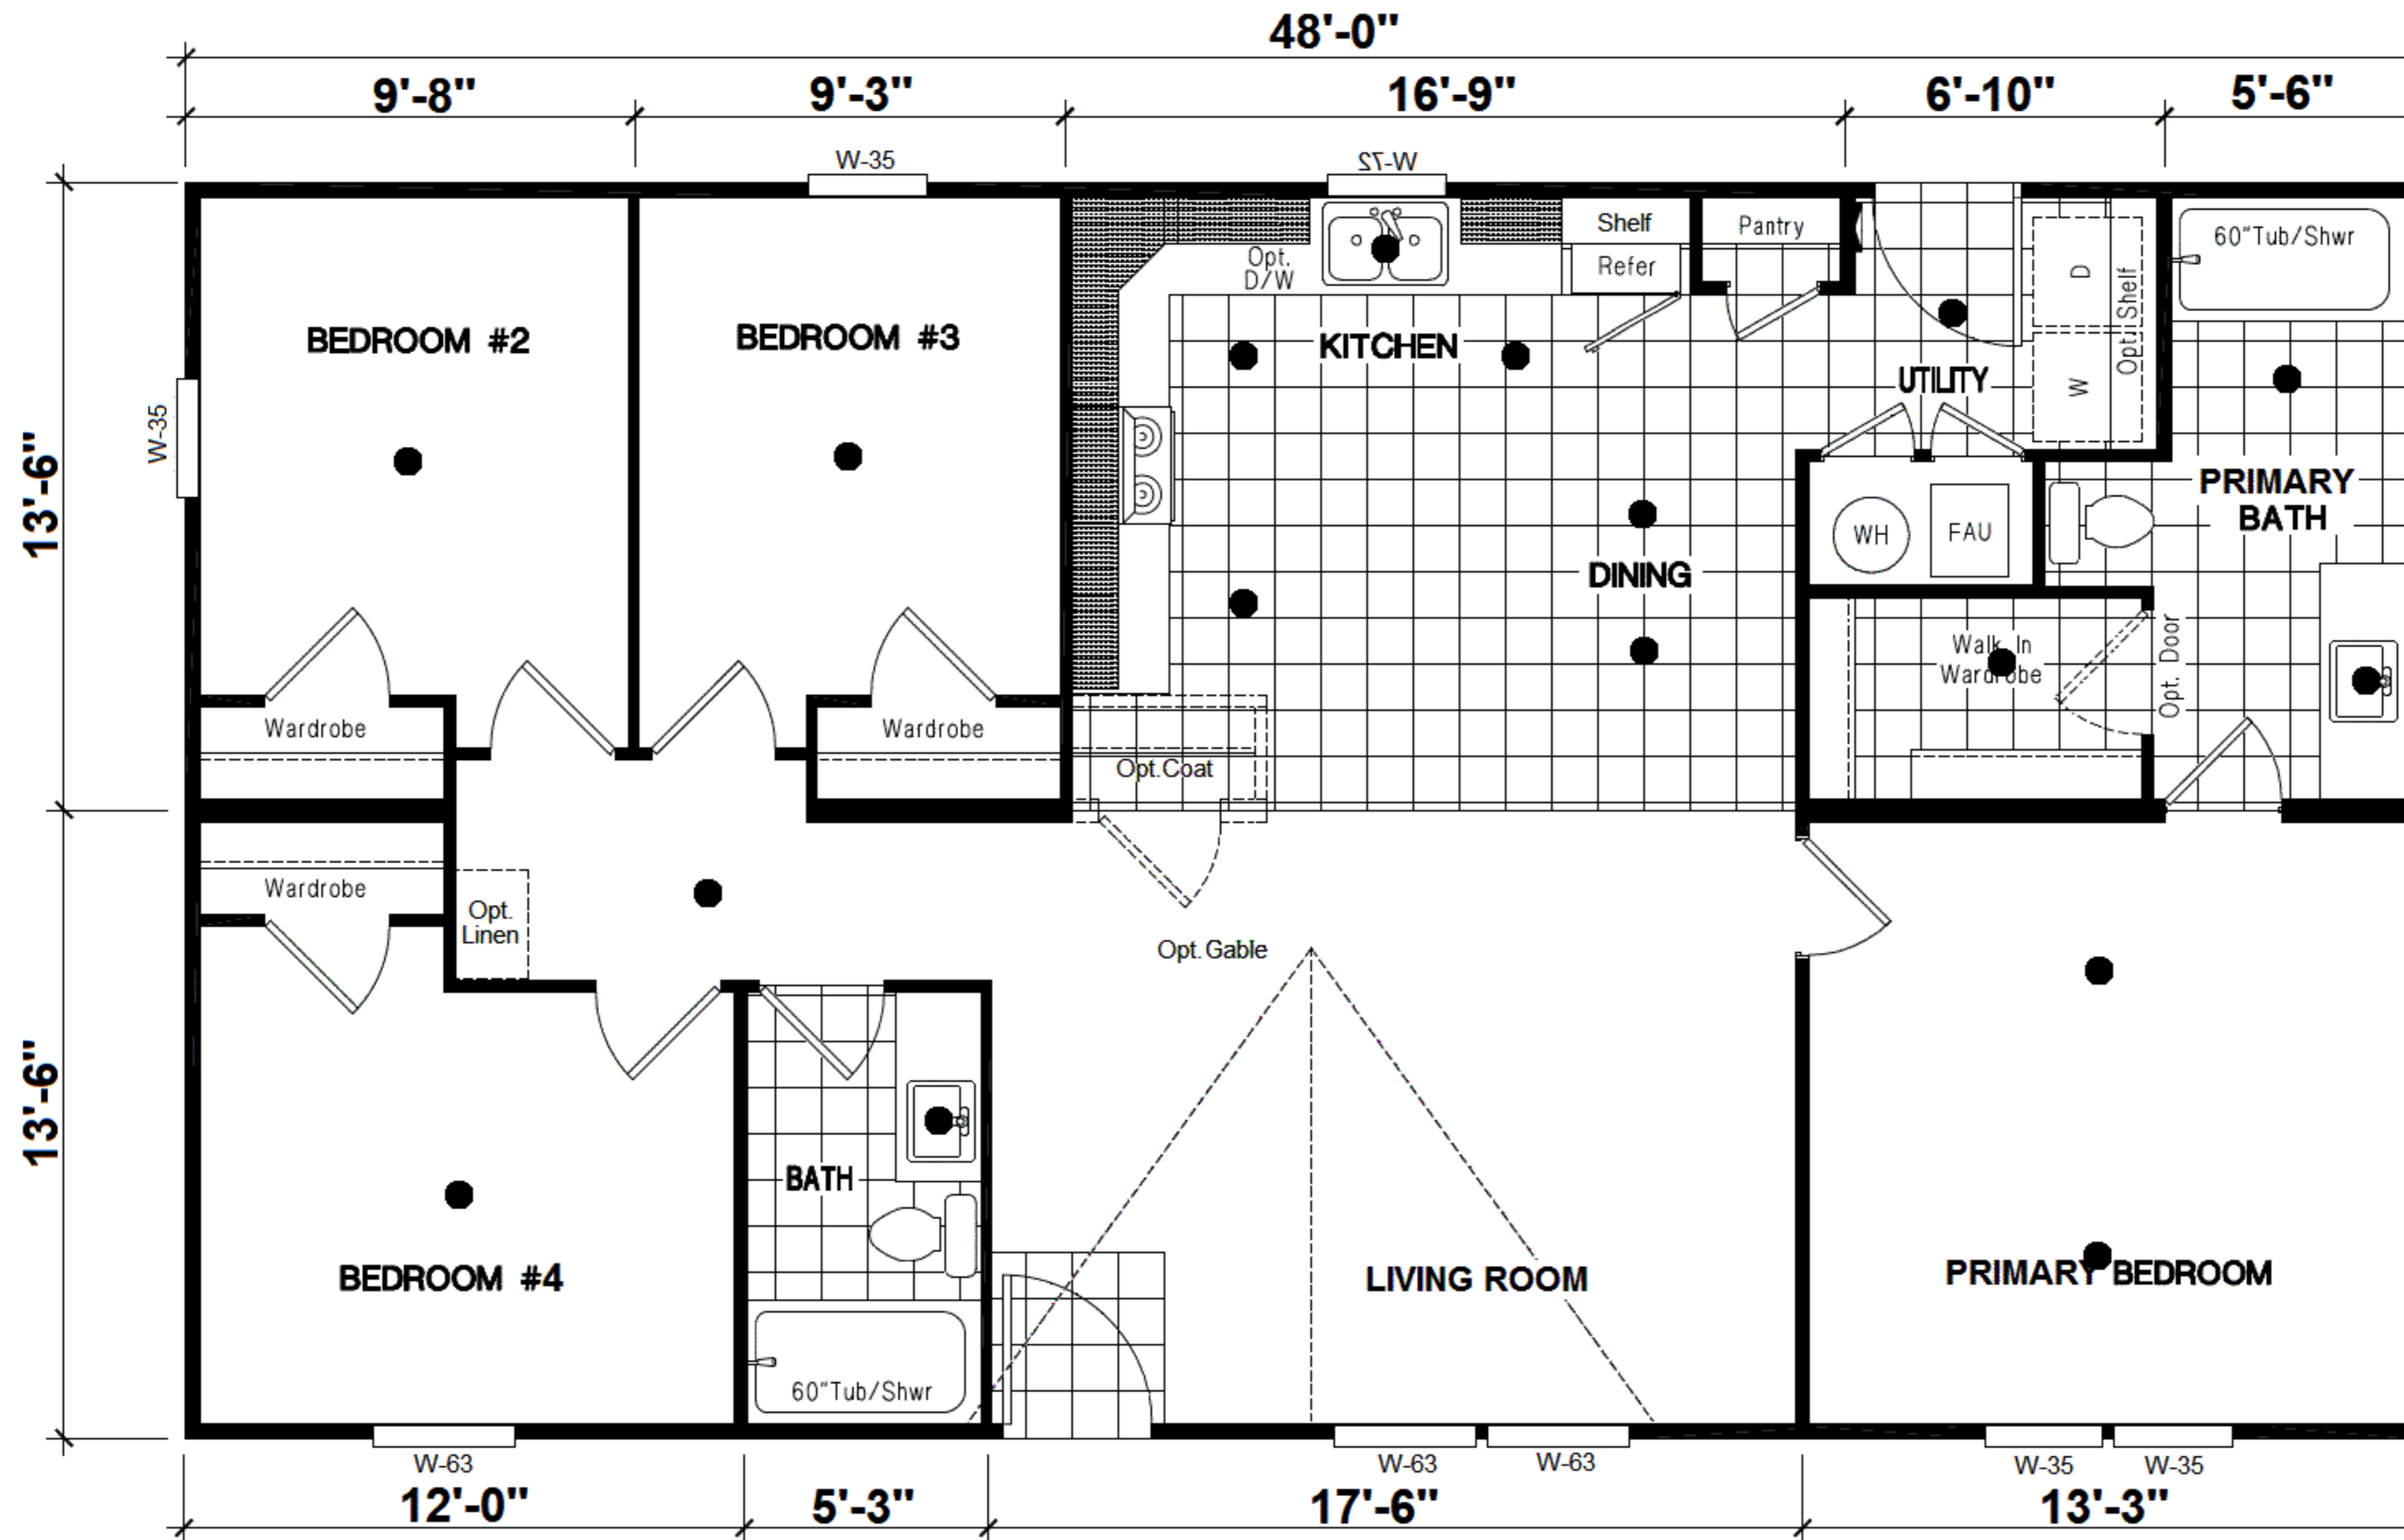

**DREAM SILVER SERIES 27x48 DRM 486F**

4 BEDROOM, 2 BATH - 1,296 SQ. FT.

**2024**

**27 WIDE**

**Opt. Bonus Room**  
(ilo Bed Room #4)

**BONUS ROOM**  
(ilo Bed Room #4)

W-63