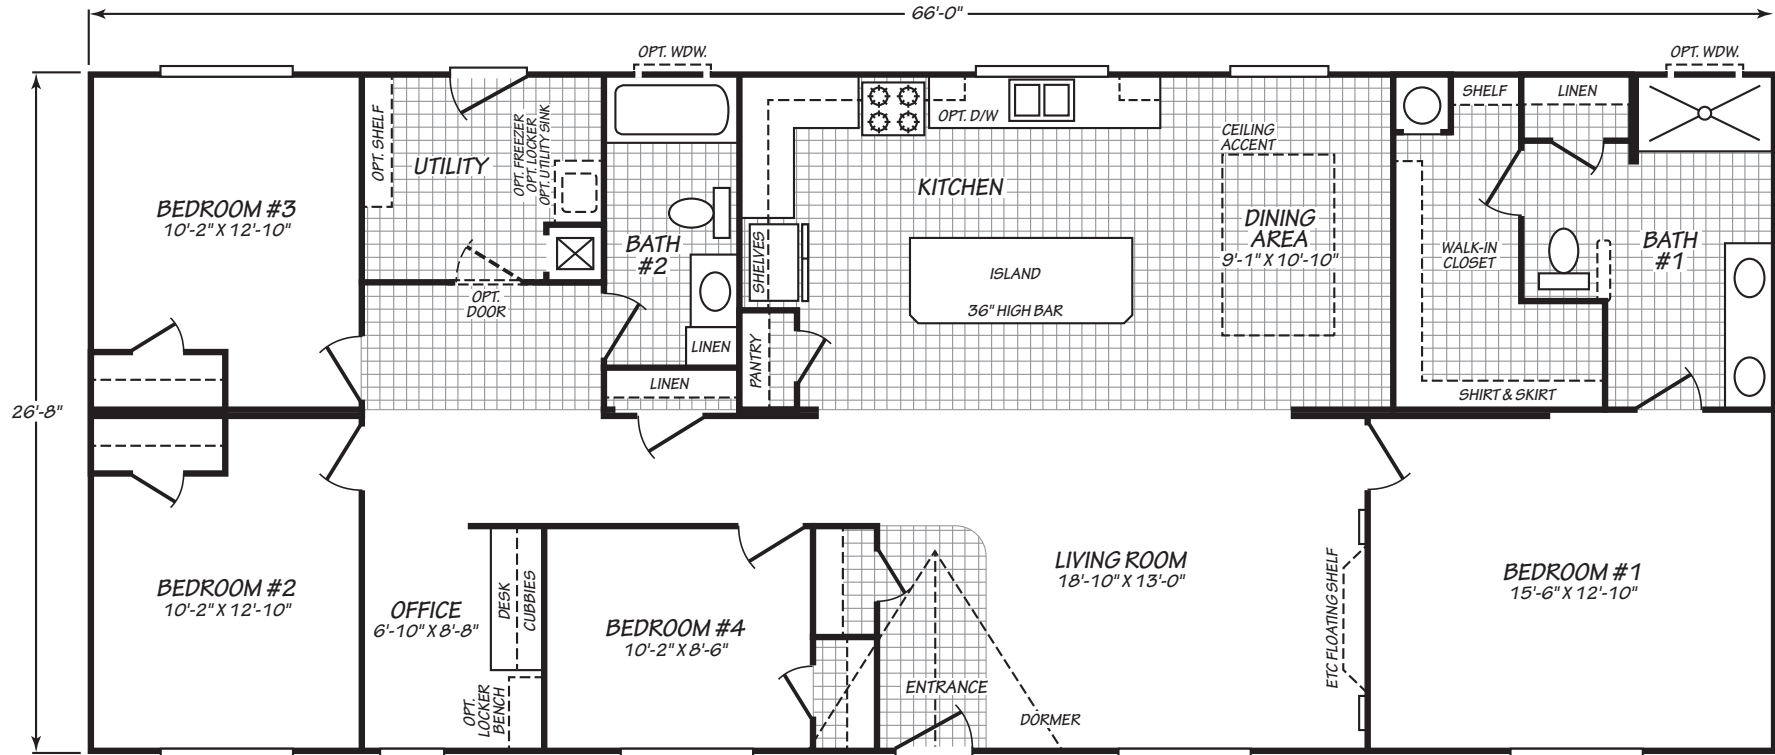

## MODEL 2864E

4 Bedroom • 2 Bath • 1,760 Square Feet

©2021 FLEETWOOD HOMES INC. ALL RIGHTS RESERVED

Important: Because we continually update and modify our products, it is important for you to know that our brochures and literature are for illustrative purposes only. **ILLUSTRATIONS MAY SHOW OPTIONAL FEATURES.** All information contained herein may vary from the actual home we build. Dimensions are nominal length and width measurements are from exterior wall to exterior wall. We reserve the right to make changes at any time, without notice or obligation, in prices, colors, materials, specifications, features and models. Please check with your retailer for specific information about the home you select.