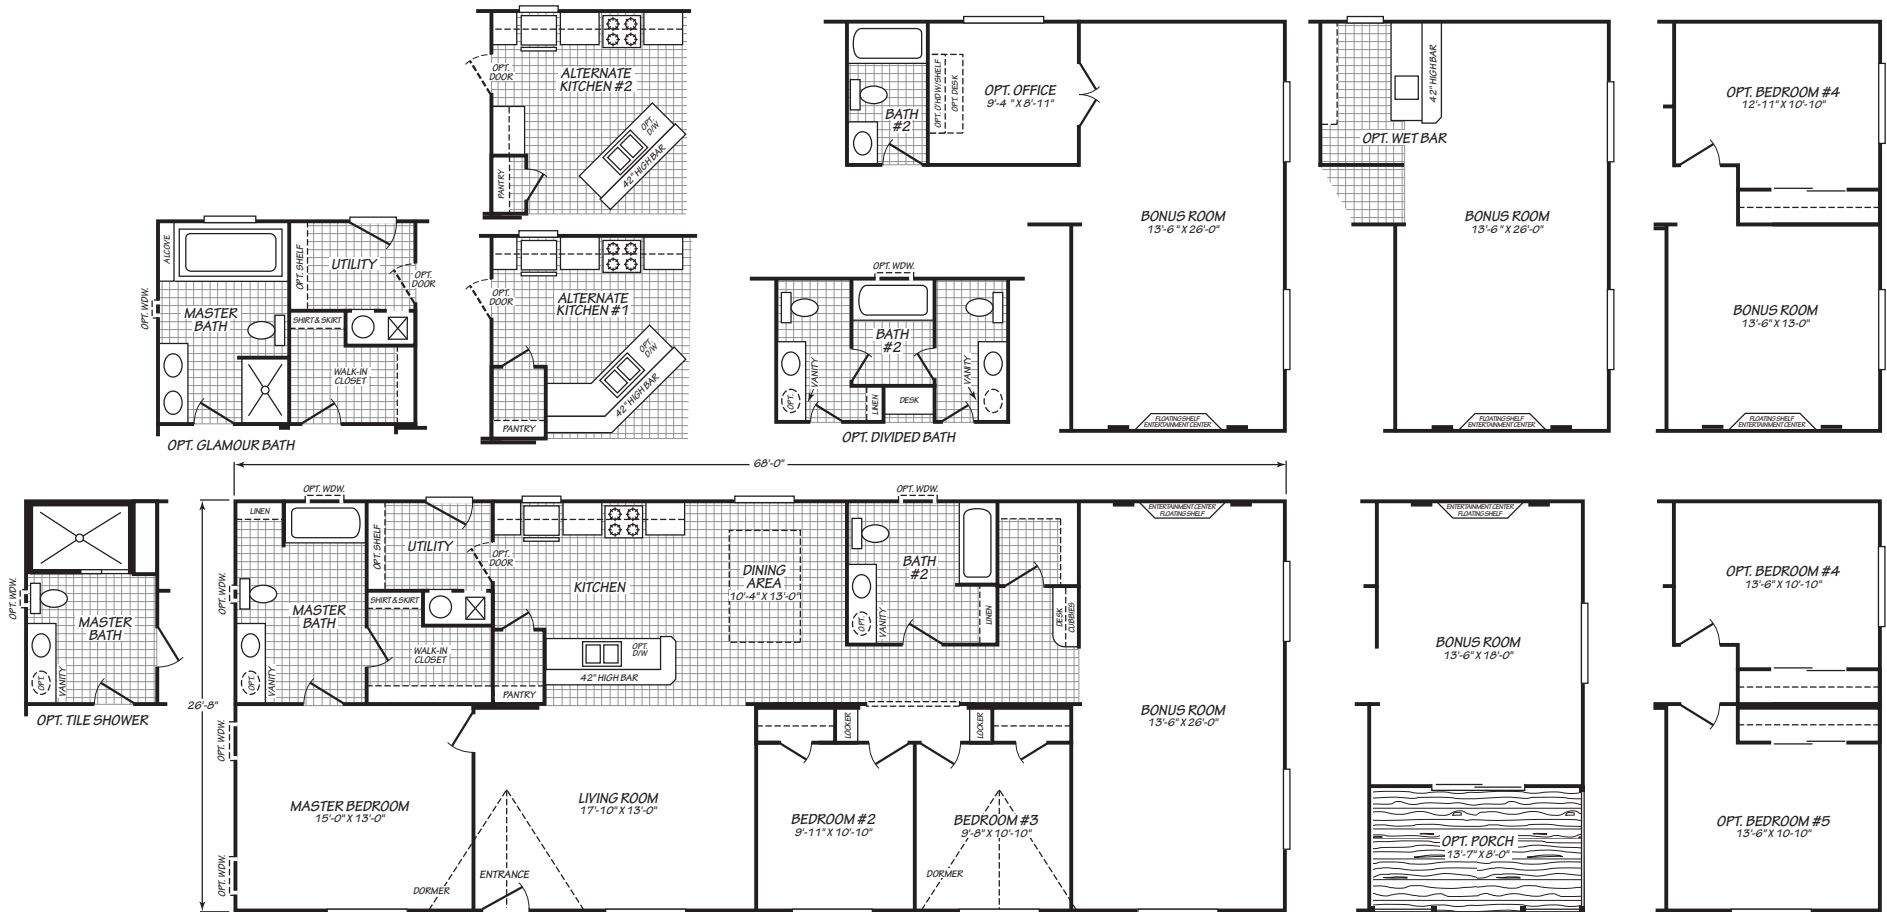

WAVERLY CREST PRESTIGE

MODEL 28683E

3 Bedroom • 2 Bath • 1,812 Square Feet

©2018 FLEETWOOD HOMES INC. ALL RIGHTS RESERVED

Important: Because we continually update and modify our products, it is important for you to know that our brochures and literature are for illustrative purposes only. **ILLUSTRATIONS MAY SHOW OPTIONAL FEATURES.** All information contained herein may vary from the actual home we build. Dimensions are nominal length and width measurements are from exterior wall to exterior wall. We reserve the right to make changes at any time, without notice or obligation, in prices, colors, materials, specifications, features and models. Please check with your retailer for specific information about the home you select.