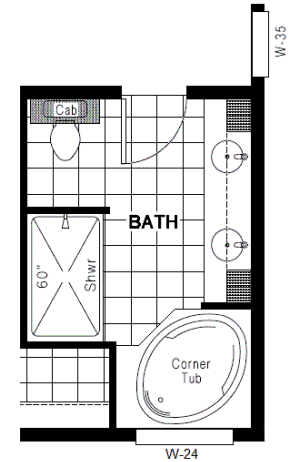

27 WIDE

The WISTERIA 27x52 ING 524F
THREE BEDROOM, TWO BATH - 1,404 SQ. FT.