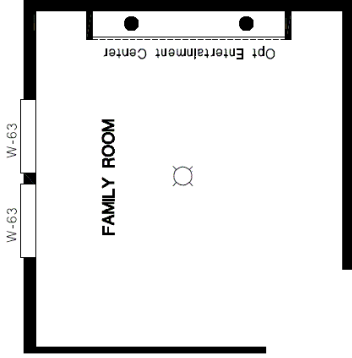

**Opt. Family Room ilo Bed #4**

**"The Patriot"**  
**The LINCOLN 27x64 PAT 28644F**  
**FOUR BEDROOM, TWO BATH - 1,728 SQ. FT.**