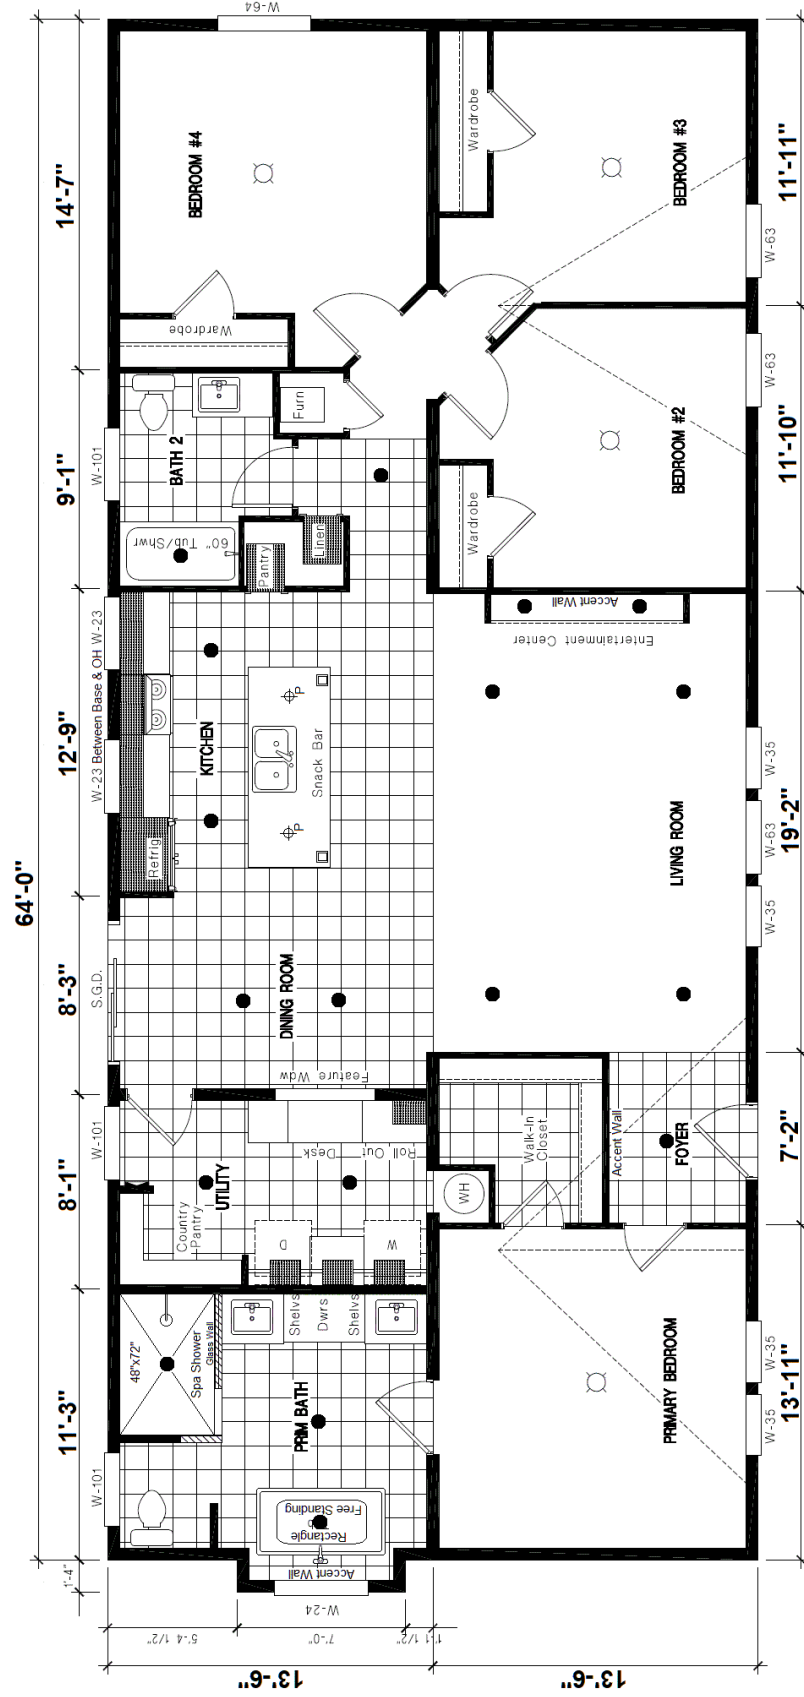

**Opt. Family Room ilo Bed #4**

**"The Patriot"**  
**The LINCOLN 27x64 PAT 28644F**  
**FOUR BEDROOM, TWO BATH - 1,728 SQ. FT.**