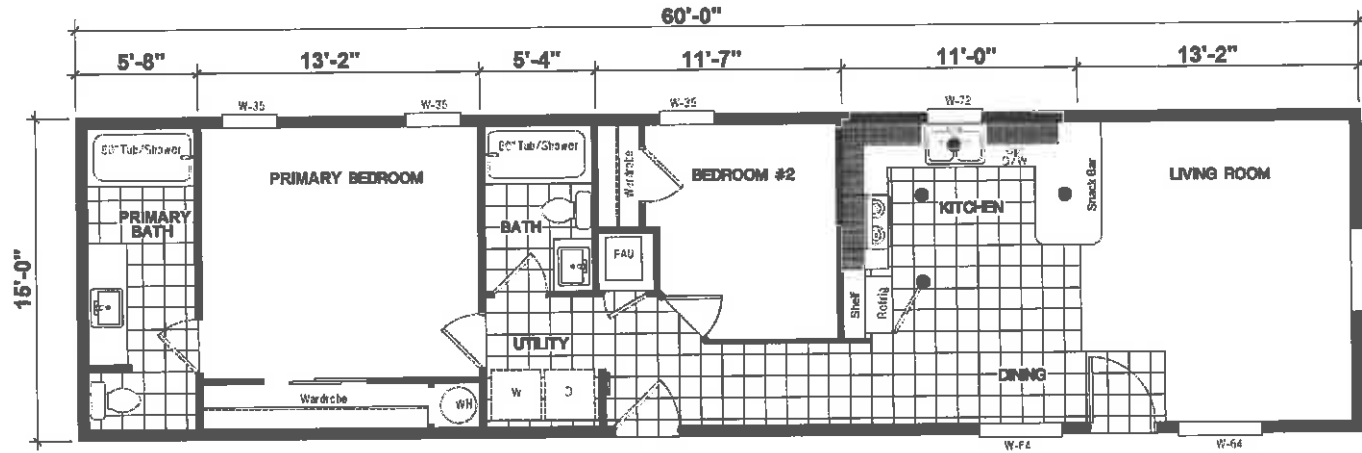

**DREAM SILVER SERIES 15x60 DRM 601N**  
 2 BEDROOM, 2 BATH, - 900 SQ. FT.

# SINGLE WIDE

Opt. Covered Porch