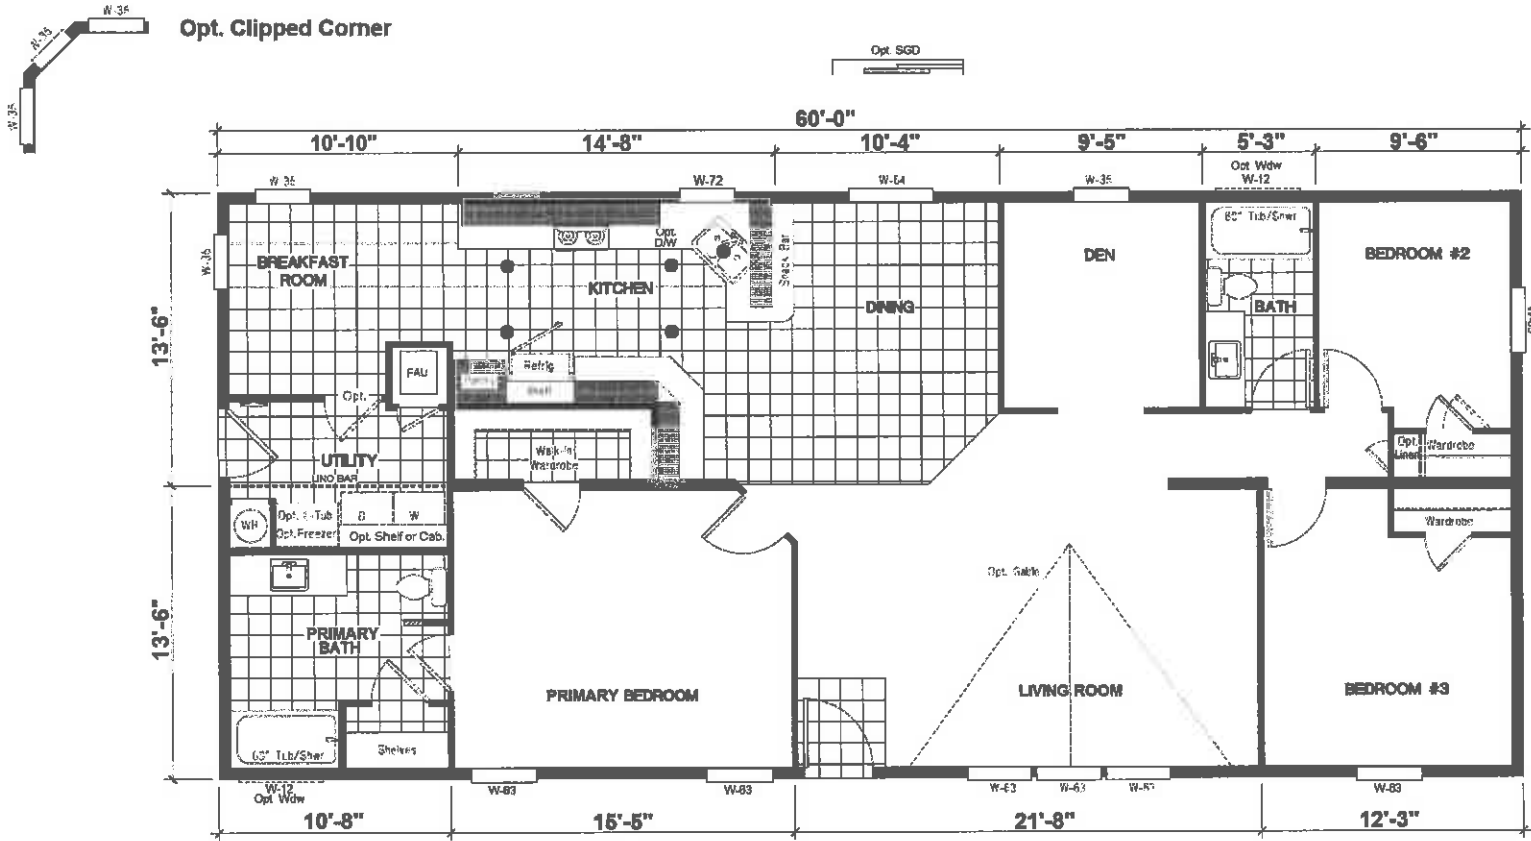

**DREAM SILVER SERIES 27x60 DRM 603F**  
**3 BEDROOM, 2 BATH - 1,620 SQ. FT.**

**27 WIDE**

**Opt. Glamour Bath**

**Opt. Glamour Bath #2**