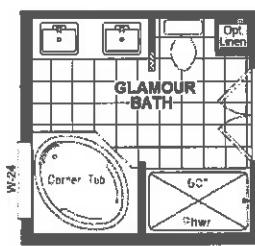

**DREAM SILVER SERIES 27x60 DRM 603F**  
**3 BEDROOM, 2 BATH - 1,620 SQ. FT.**

**27 WIDE**

**Opt. Glamour Bath**

**Opt. Glamour Bath #2**