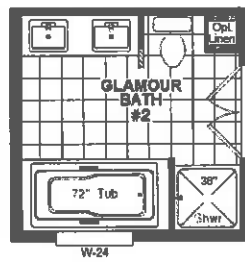

**DREAM SILVER SERIES 27x60 DRM 603F**  
**3 BEDROOM, 2 BATH - 1,620 SQ. FT.**

**27 WIDE**

**Opt. Glamour Bath**

**Opt. Glamour Bath #2**