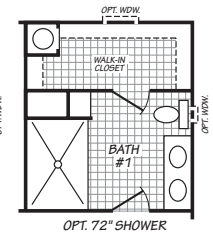

WAVERLY CREST PRESTIGE

MODEL 28563N

3 Bedroom • 2 Bath • 1,493 Square Feet

©2022 FLEETWOOD HOMES INC. ALL RIGHTS RESERVED

Important: Because we continually update and modify our products, it is important for you to know that our brochures and literature are for illustrative purposes only. **ILLUSTRATIONS MAY SHOW OPTIONAL FEATURES.** All information contained herein may vary from the actual home we build. Dimensions are nominal length and width measurements are from exterior wall to exterior wall. We reserve the right to make changes at any time, without notice or obligation, in prices, colors, materials, specifications, features and models. Please check with your retailer for specific information about the home you select.