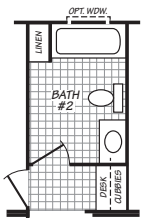

WAVERLY CREST PRESTIGE

MODEL 28563N

3 Bedroom • 2 Bath • 1,493 Square Feet

©2022 FLEETWOOD HOMES INC. ALL RIGHTS RESERVED

Important: Because we continually update and modify our products, it is important for you to know that our brochures and literature are for illustrative purposes only. **ILLUSTRATIONS MAY SHOW OPTIONAL FEATURES.** All information contained herein may vary from the actual home we build. Dimensions are nominal length and width measurements are from exterior wall to exterior wall. We reserve the right to make changes at any time, without notice or obligation, in prices, colors, materials, specifications, features and models. Please check with your retailer for specific information about the home you select.