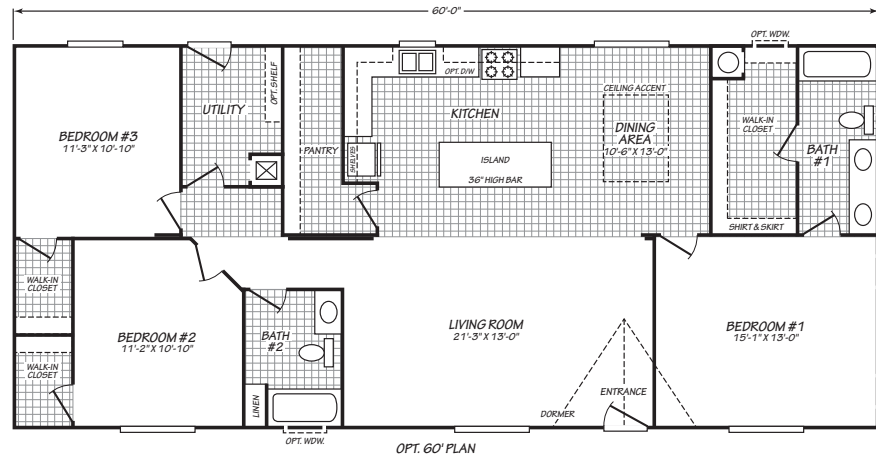

WAVERLY CREST PRESTIGE

MODEL 28563N

3 Bedroom • 2 Bath • 1,493 Square Feet

©2022 FLEETWOOD HOMES INC. ALL RIGHTS RESERVED

Important: Because we continually update and modify our products, it is important for you to know that our brochures and literature are for illustrative purposes only. **ILLUSTRATIONS MAY SHOW OPTIONAL FEATURES.** All information contained herein may vary from the actual home we build. Dimensions are nominal length and width measurements are from exterior wall to exterior wall. We reserve the right to make changes at any time, without notice or obligation, in prices, colors, materials, specifications, features and models. Please check with your retailer for specific information about the home you select.