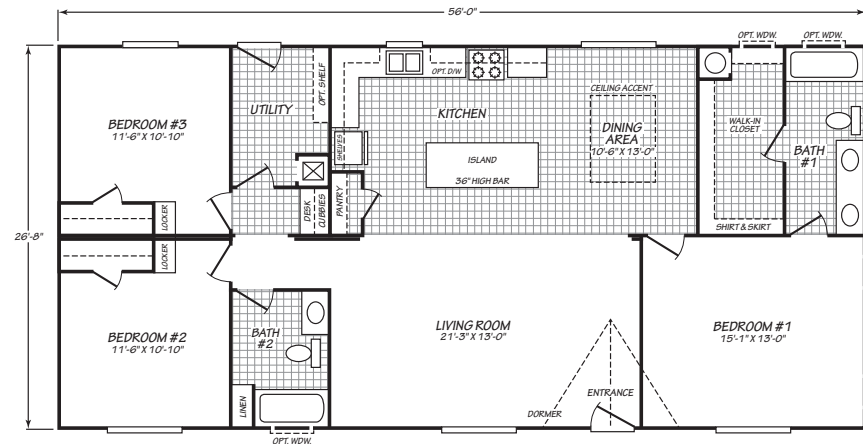

WAVERLY CREST PRESTIGE

MODEL 28563N

3 Bedroom • 2 Bath • 1,493 Square Feet

©2022 FLEETWOOD HOMES INC. ALL RIGHTS RESERVED

Important: Because we continually update and modify our products, it is important for you to know that our brochures and literature are for illustrative purposes only. **ILLUSTRATIONS MAY SHOW OPTIONAL FEATURES.** All information contained herein may vary from the actual home we build. Dimensions are nominal length and width measurements are from exterior wall to exterior wall. We reserve the right to make changes at any time, without notice or obligation, in prices, colors, materials, specifications, features and models. Please check with your retailer for specific information about the home you select.