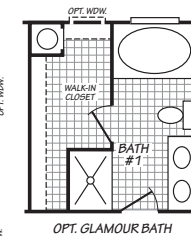

WAVERLY CREST PRESTIGE

MODEL 28563N

3 Bedroom • 2 Bath • 1,493 Square Feet

©2022 FLEETWOOD HOMES INC. ALL RIGHTS RESERVED

Important: Because we continually update and modify our products, it is important for you to know that our brochures and literature are for illustrative purposes only. **ILLUSTRATIONS MAY SHOW OPTIONAL FEATURES.** All information contained herein may vary from the actual home we build. Dimensions are nominal length and width measurements are from exterior wall to exterior wall. We reserve the right to make changes at any time, without notice or obligation, in prices, colors, materials, specifications, features and models. Please check with your retailer for specific information about the home you select.