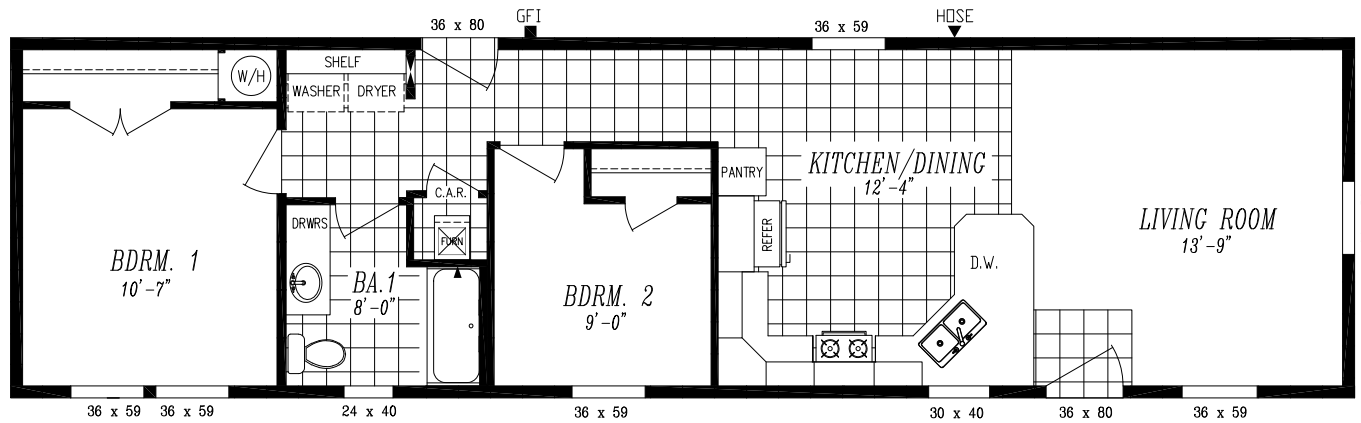

# COLUMBIA RIVER COLLECTION

"2006"

15'-0" x 56'-0"  
APPROX. 840 SQ. FT.

OPT. 6'-0" PORCH